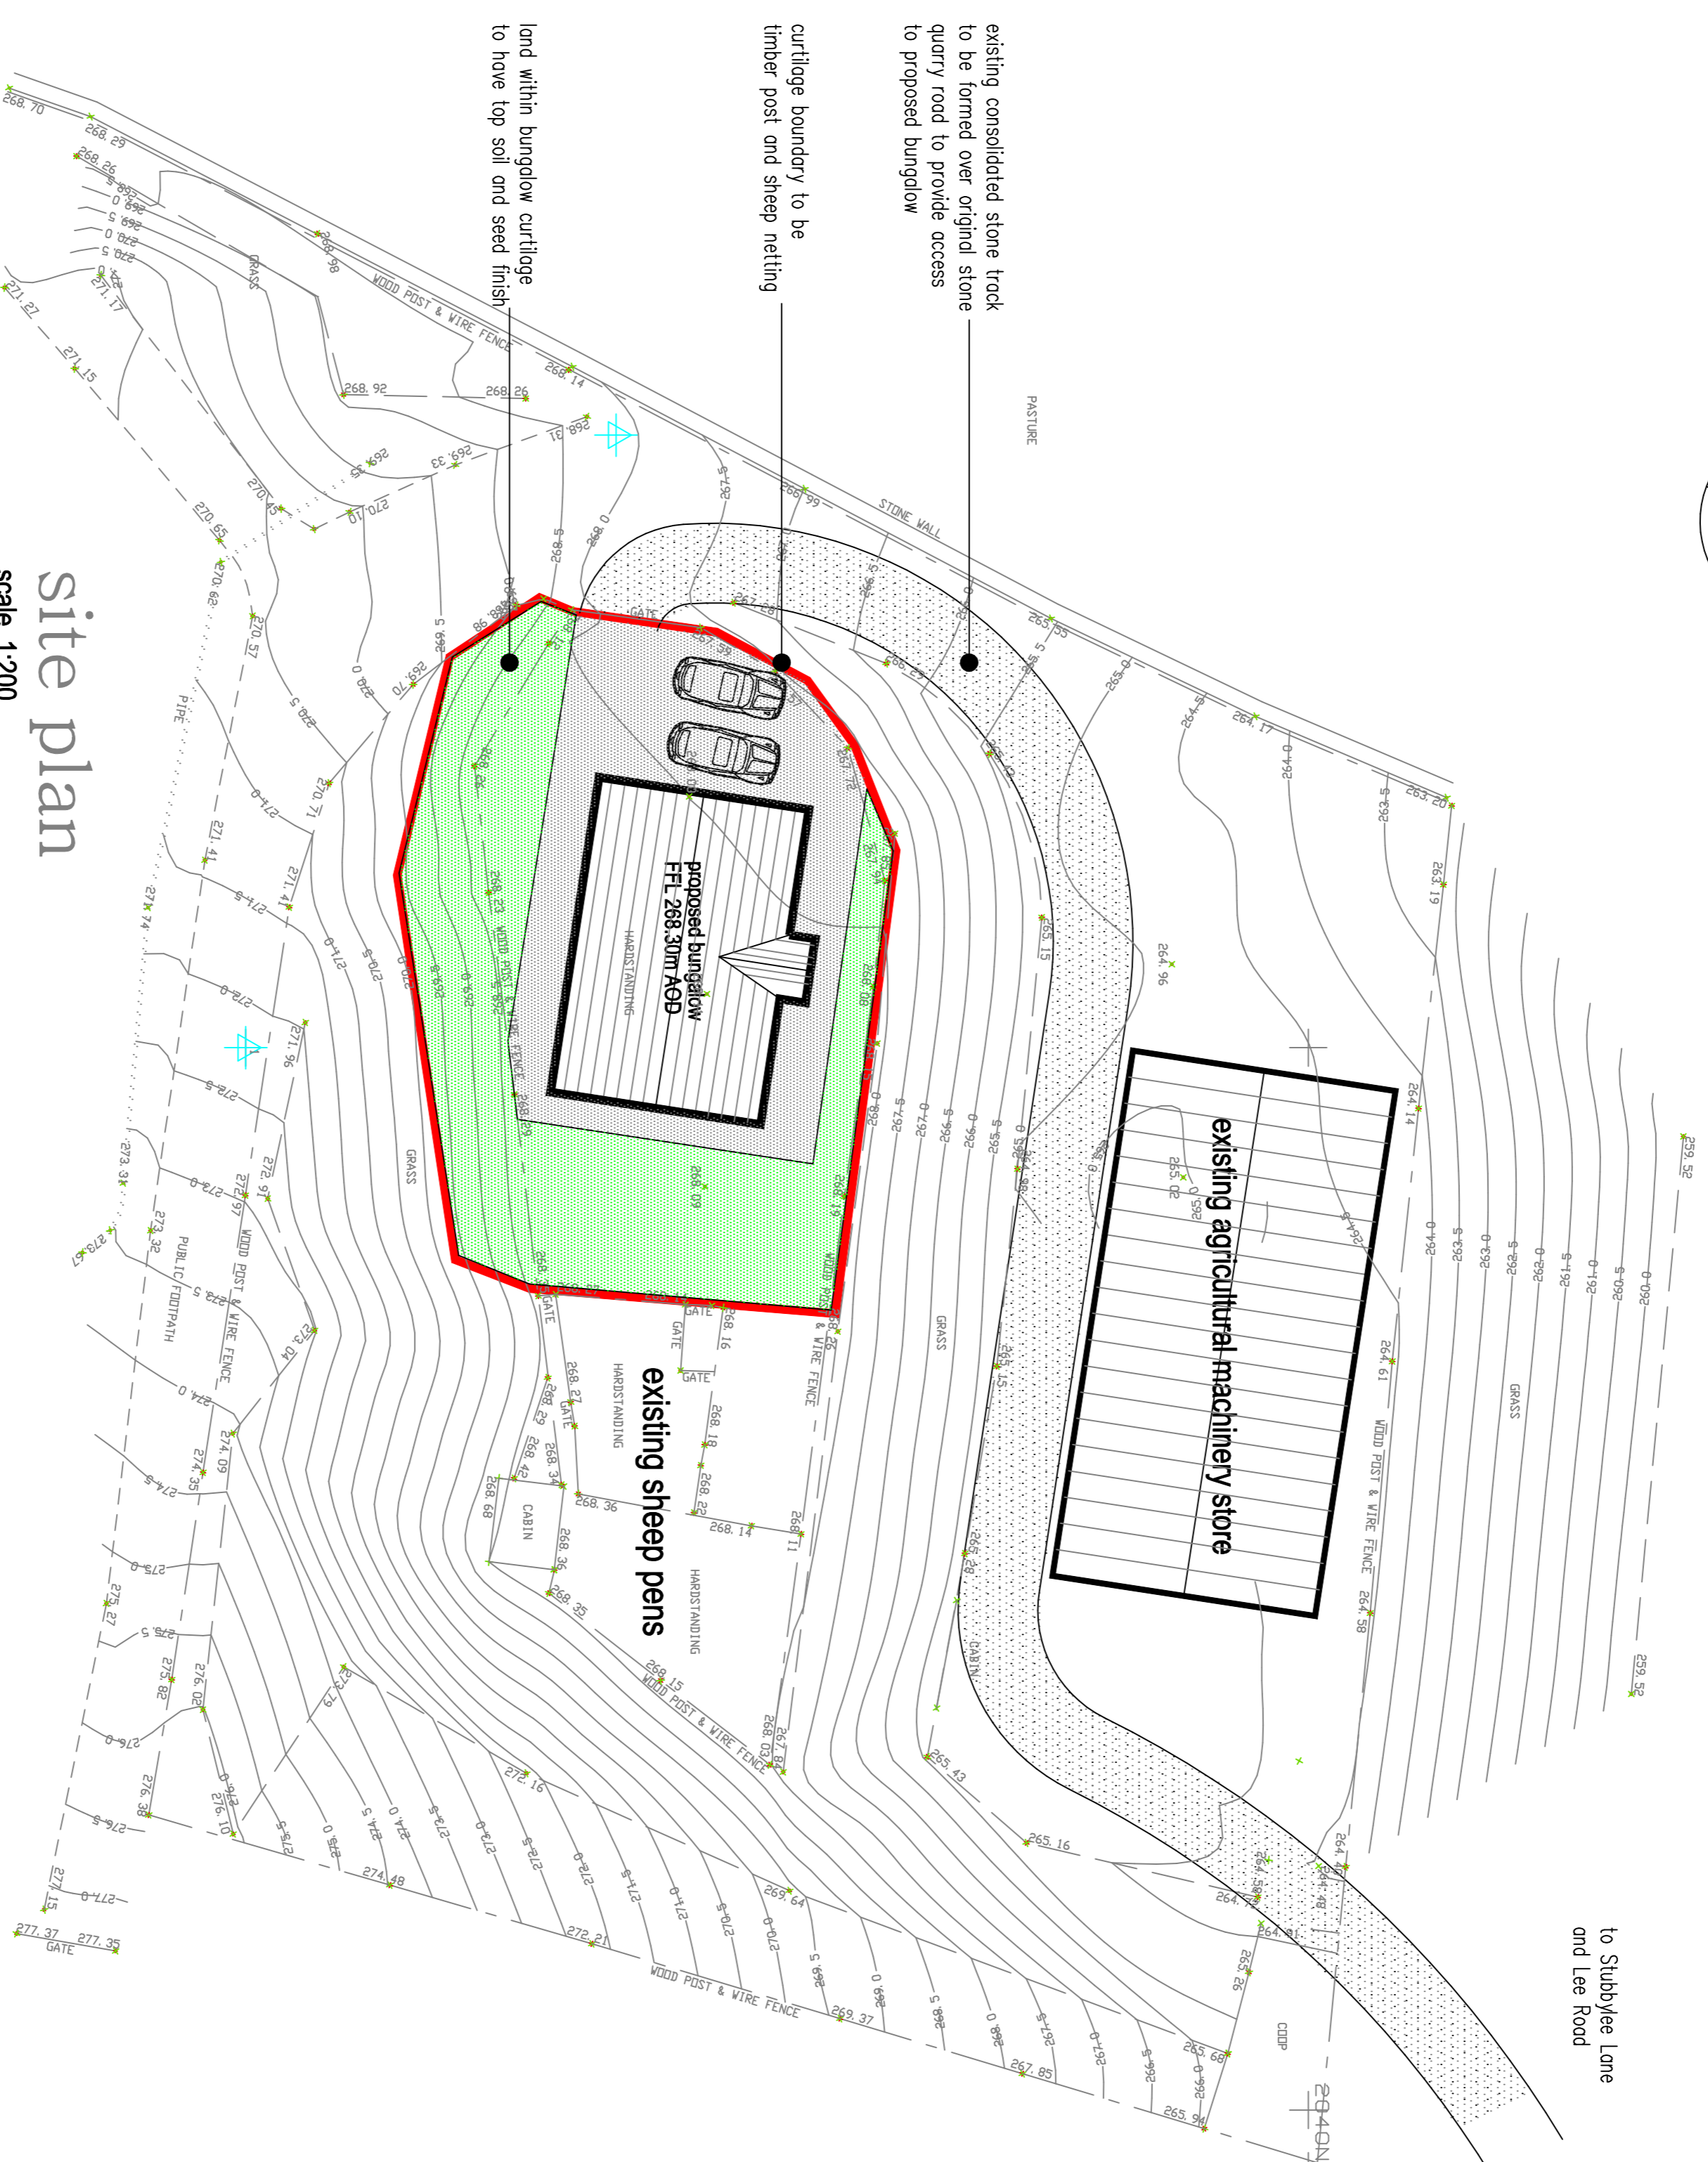

Lee Farm

256.00

site plan
scale 1:200
as existing

Lee Farm

256.00

site plan
scale 1:200
as proposed

proposed 3 bed detached bungalow
for occupation by sheep farmer on land at

**Lee Farm
Stacksteads
Bacup**

scale 1:200 @ A1
0m 10m

plan number JT-15-04-19