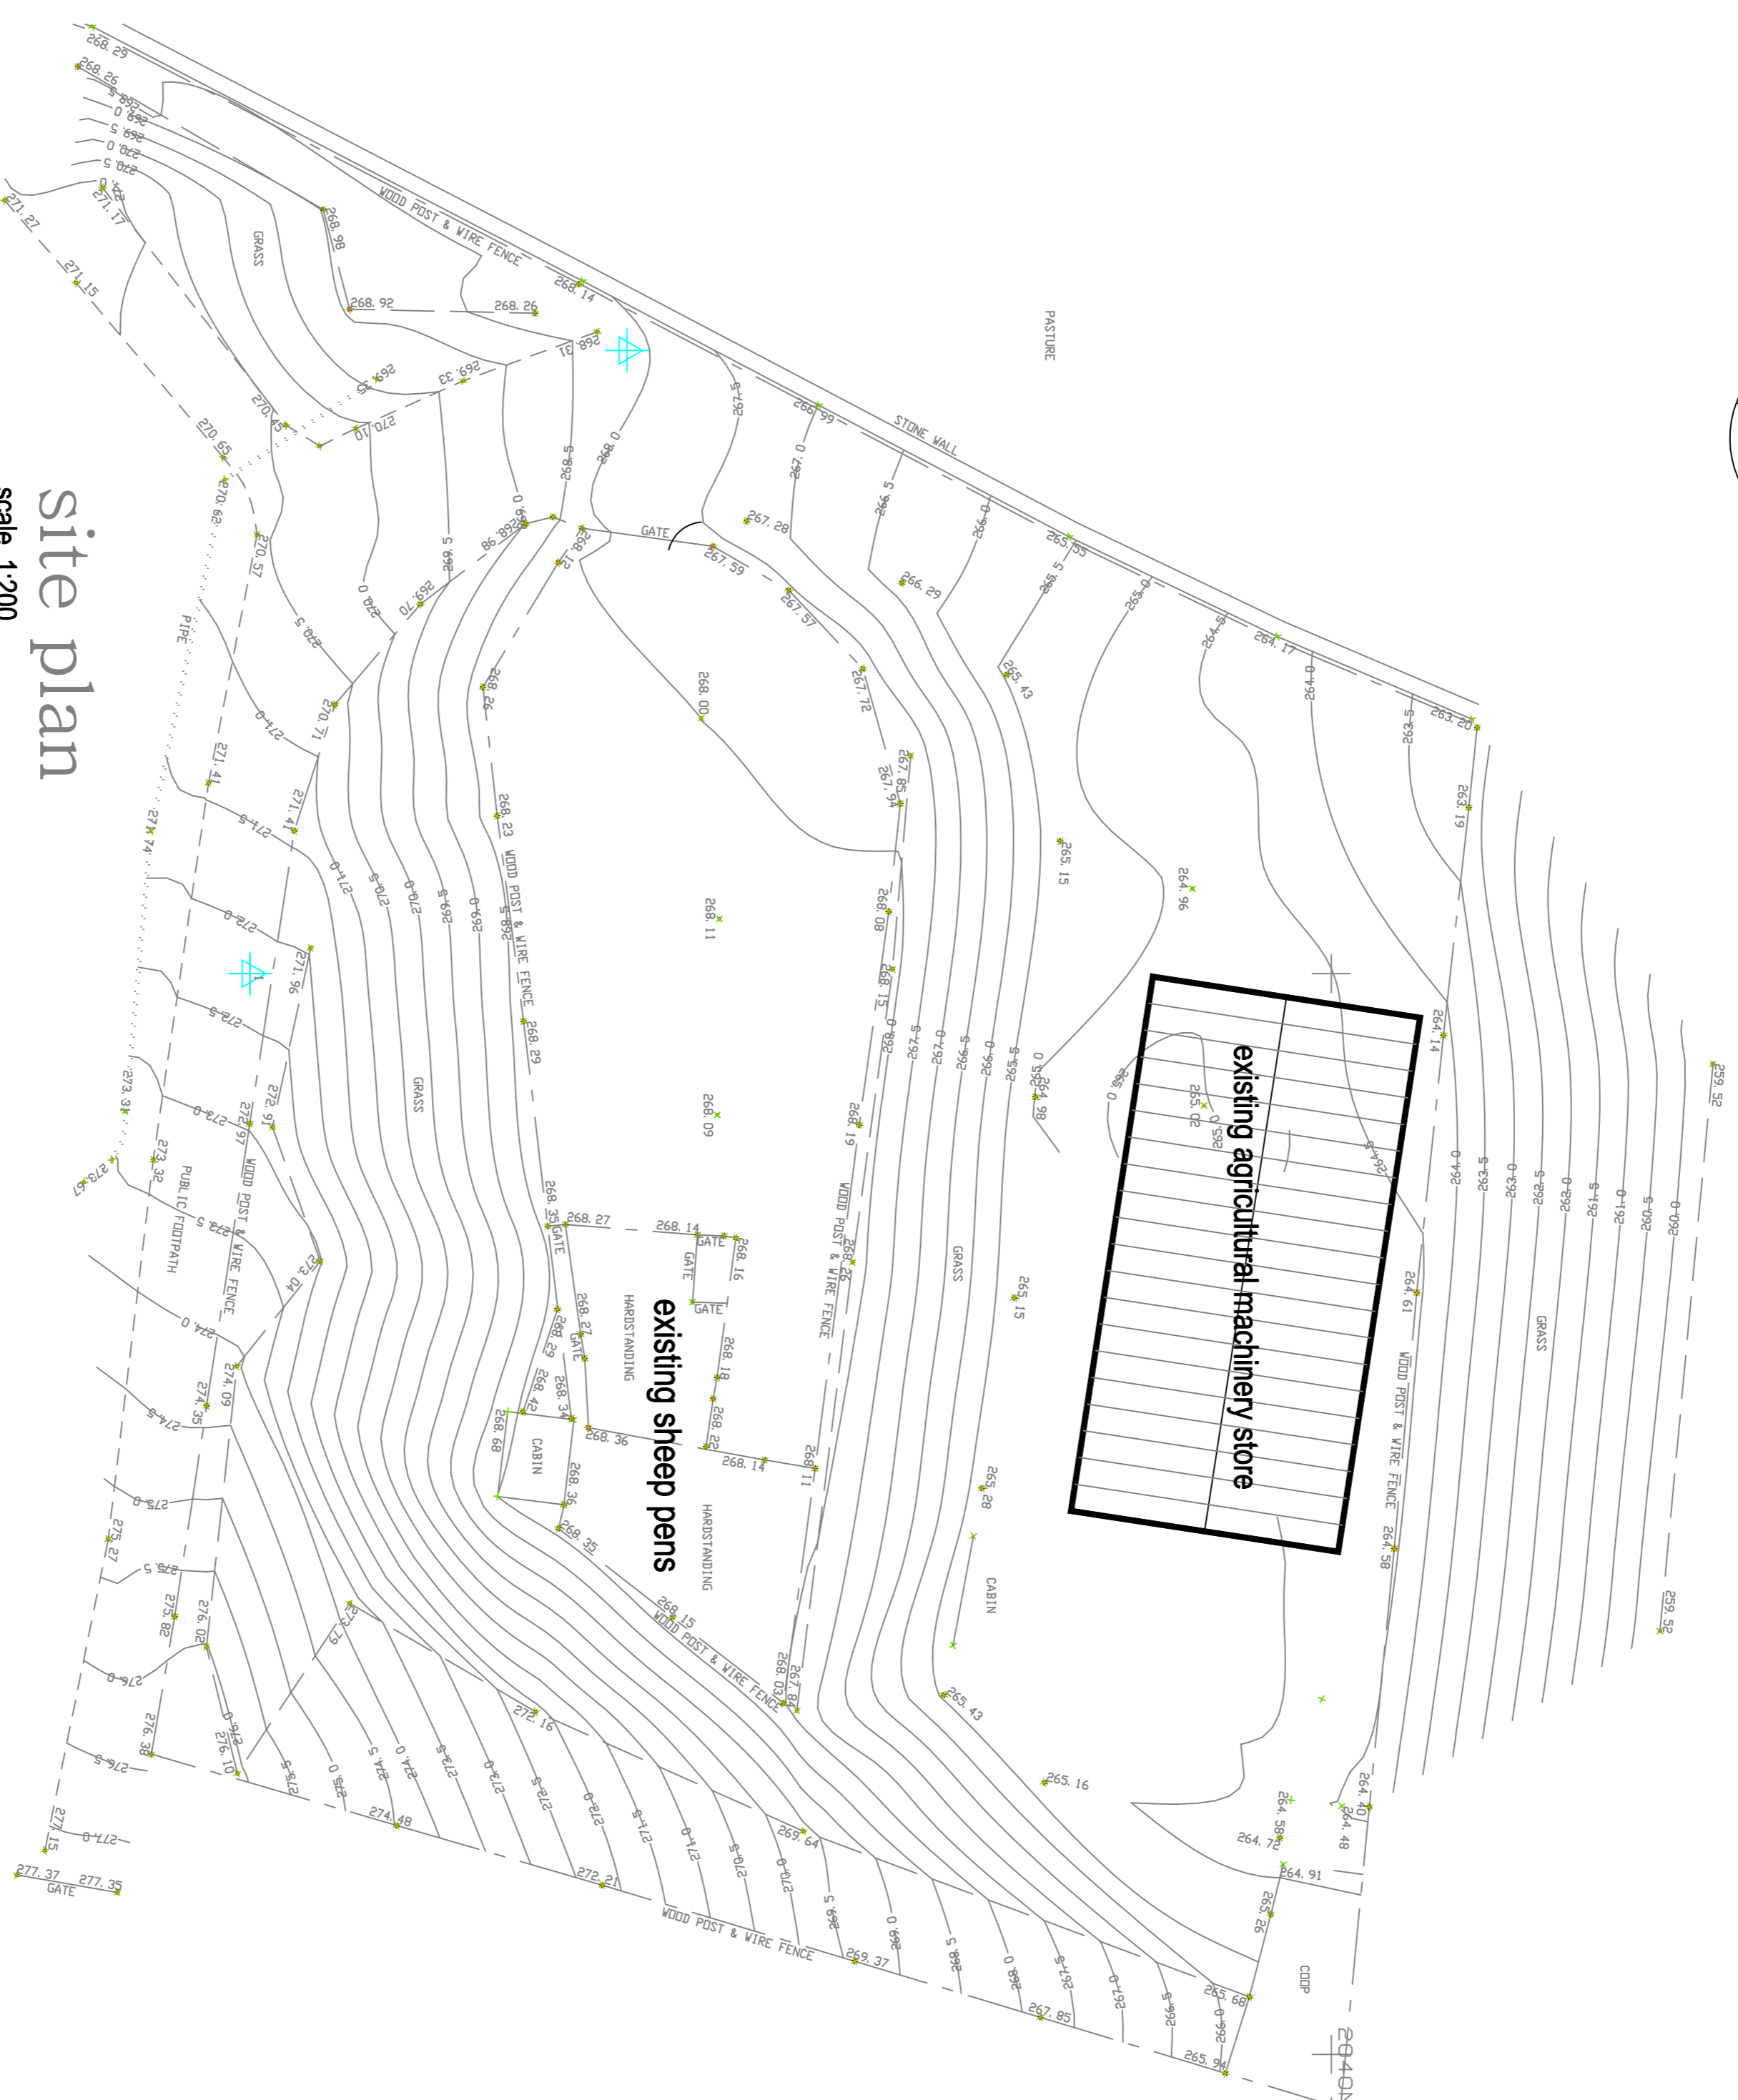

Lee Farm

256.00

site plan
scale 1:200
as existing

Lee Farm

256.00

site plan
scale 1:200
as proposed

proposed 3 bed detached bungalow
for occupation by sheep farmer on land at

**Lee Farm
Stacksteads
Bacup**

scale 1:200 @ A1
0m 10m

plan number JT-15-04-19