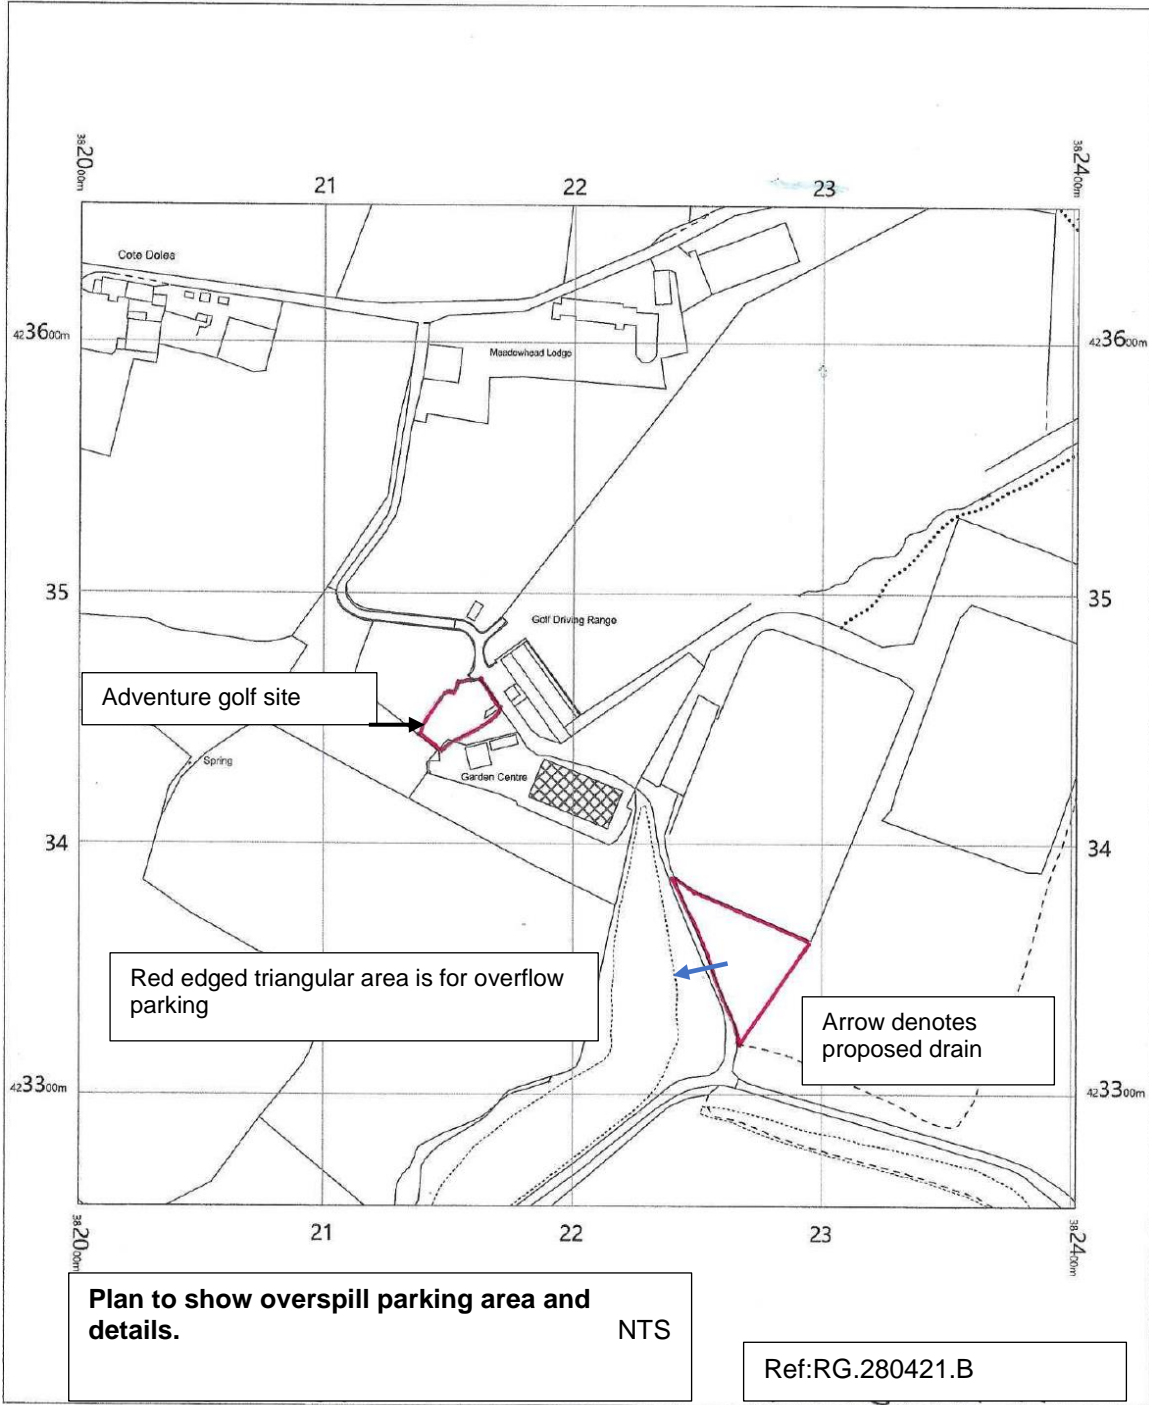

Golf Rossendale, Newchurch Road, BB4 7SN

Rossendale Golf Academy
Golf Rossendale
Newchurch Road,
Rawtenstall,
Rossendale,
Lancashire
BB4 7SN

OS MasterMap 1250/2500/10000 scale
Wednesday, April 28, 2021, ID: MPMBW-00958177
www.blackwellmapping.co.uk
1:2500 scale print at A4, Centre: 382202 E, 423455 N
©Crown Copyright Ordnance Survey. Licence no. 100041041

BLACKWELL'S
MAPPING SERVICES
PERSONAL & PROFESSIONAL MAPPING
www.blackwellmapping.co.uk

TEL: 0800 151 2612
maps@blackwell.co.uk