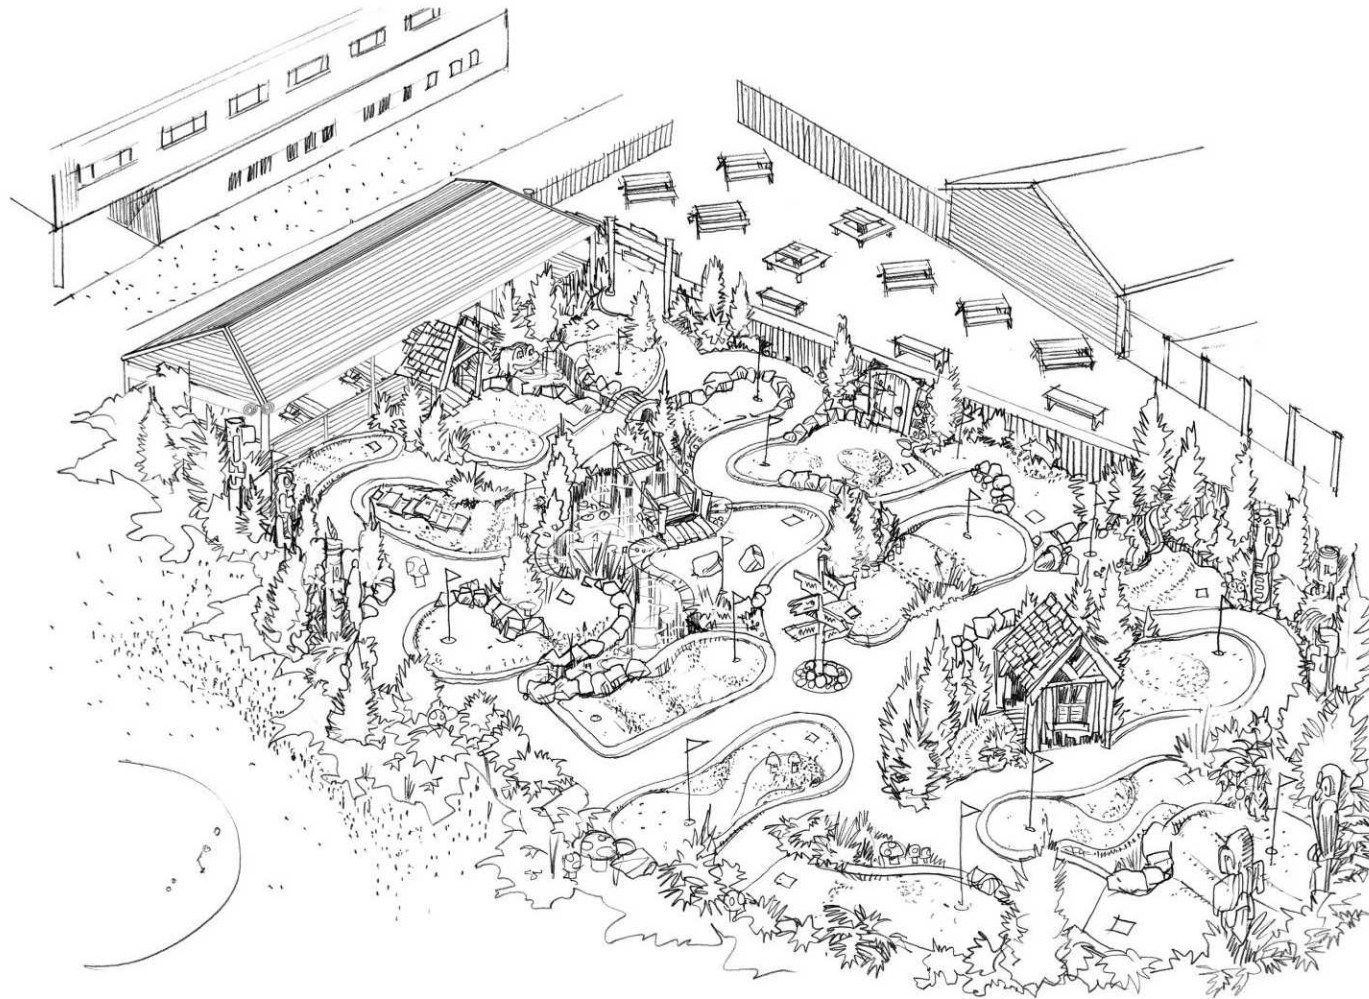

Concept Design:

Proposed Layout – *Approximate Dimensions*

American Golf Rosendale – Adventure Golf

GREENSPAN PROJECTS 2020 NOTE: THIS IS A CONCEPTUAL PROPOSAL AND SHOULD ACT AS A GUIDE ONLY, IT DOES NOT NECESSARILY REPRESENT ITEMS TO BE INSTALLED. ACTUAL DESIGN MAY VARY DEPENDING ON RESULTS OF FULL SITE SURVEY

Concept Design:

Proposed Layout – *Bird's-Eye View*

MK

American Golf Rosendale – Adventure Golf

GREENSPAN PROJECTS 2020 NOTE: THIS IS A CONCEPTUAL PROPOSAL AND SHOULD ACT AS A GUIDE ONLY, IT DOES NOT NECESSARILY REPRESENT ITEMS TO BE INSTALLED. ACTUAL DESIGN MAY VARY DEPENDING ON RESULTS OF FULL SITE SURVEY

GREENSPAN
concept | create | complete

Concept Design:

Proposed Layout – *Bird's-Eye View*

American Golf Rosendale – Adventure Golf

GREENSPAN PROJECTS 2020 NOTE: THIS IS A CONCEPTUAL PROPOSAL AND SHOULD ACT AS A GUIDE ONLY, IT DOES NOT NECESSARILY REPRESENT ITEMS TO BE INSTALLED. ACTUAL DESIGN MAY VARY DEPENDING ON RESULTS OF FULL SITE SURVEY