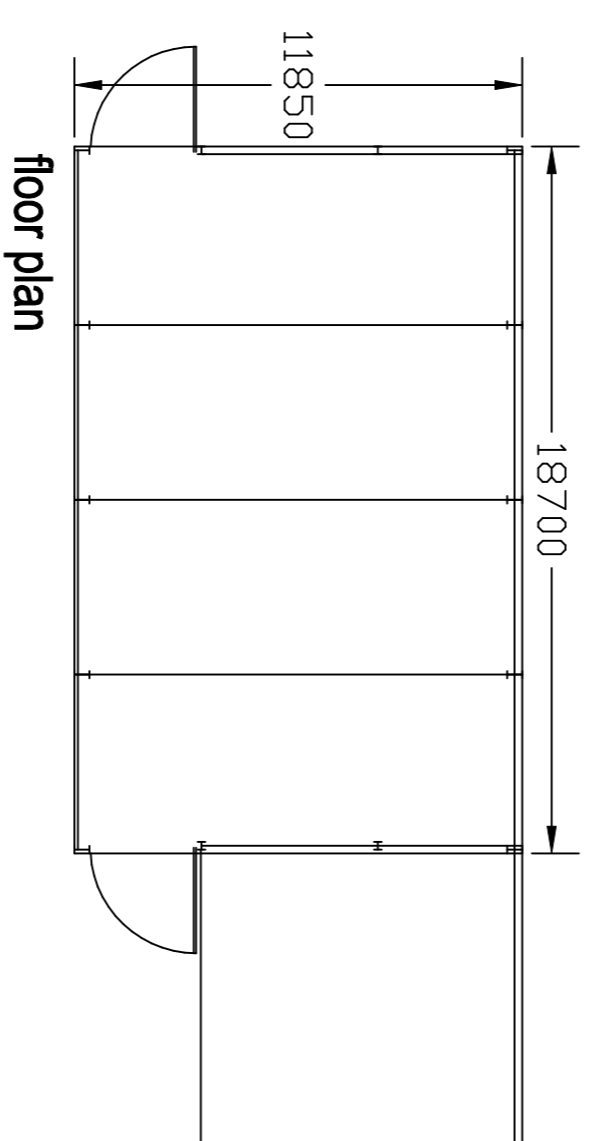

1:1250 scale print at A4, Centre: 383886 E, 420301 N

©Crown Copyright Ordnance Survey. Licence no. 100041041

**BLACKWELL'S**  
MAPPING SERVICES  
PERSONAL & PROFESSIONAL MAPPING  
[www.blackwellmapping.co.uk](http://www.blackwellmapping.co.uk)

TEL: 0800 151 2612  
[maps@blackwell.co.uk](mailto:maps@blackwell.co.uk)

roof covering to be corrugated mineral fibre to match existing

yorkshire boarding above 2m - pre cast conc panels below 2m

**proposed**

side elevation

rear elevation

**existing**

**site plan**

**amended 27-01-22**  
**vertical dimensions added**

proposed extension to existing  
open fronted shippon adjacent to  
**Old Cowpe Hall**  
**Cowpe**  
**Rosendale**

scale 1:200 @ A1

drawing number KK-03-11-21-A