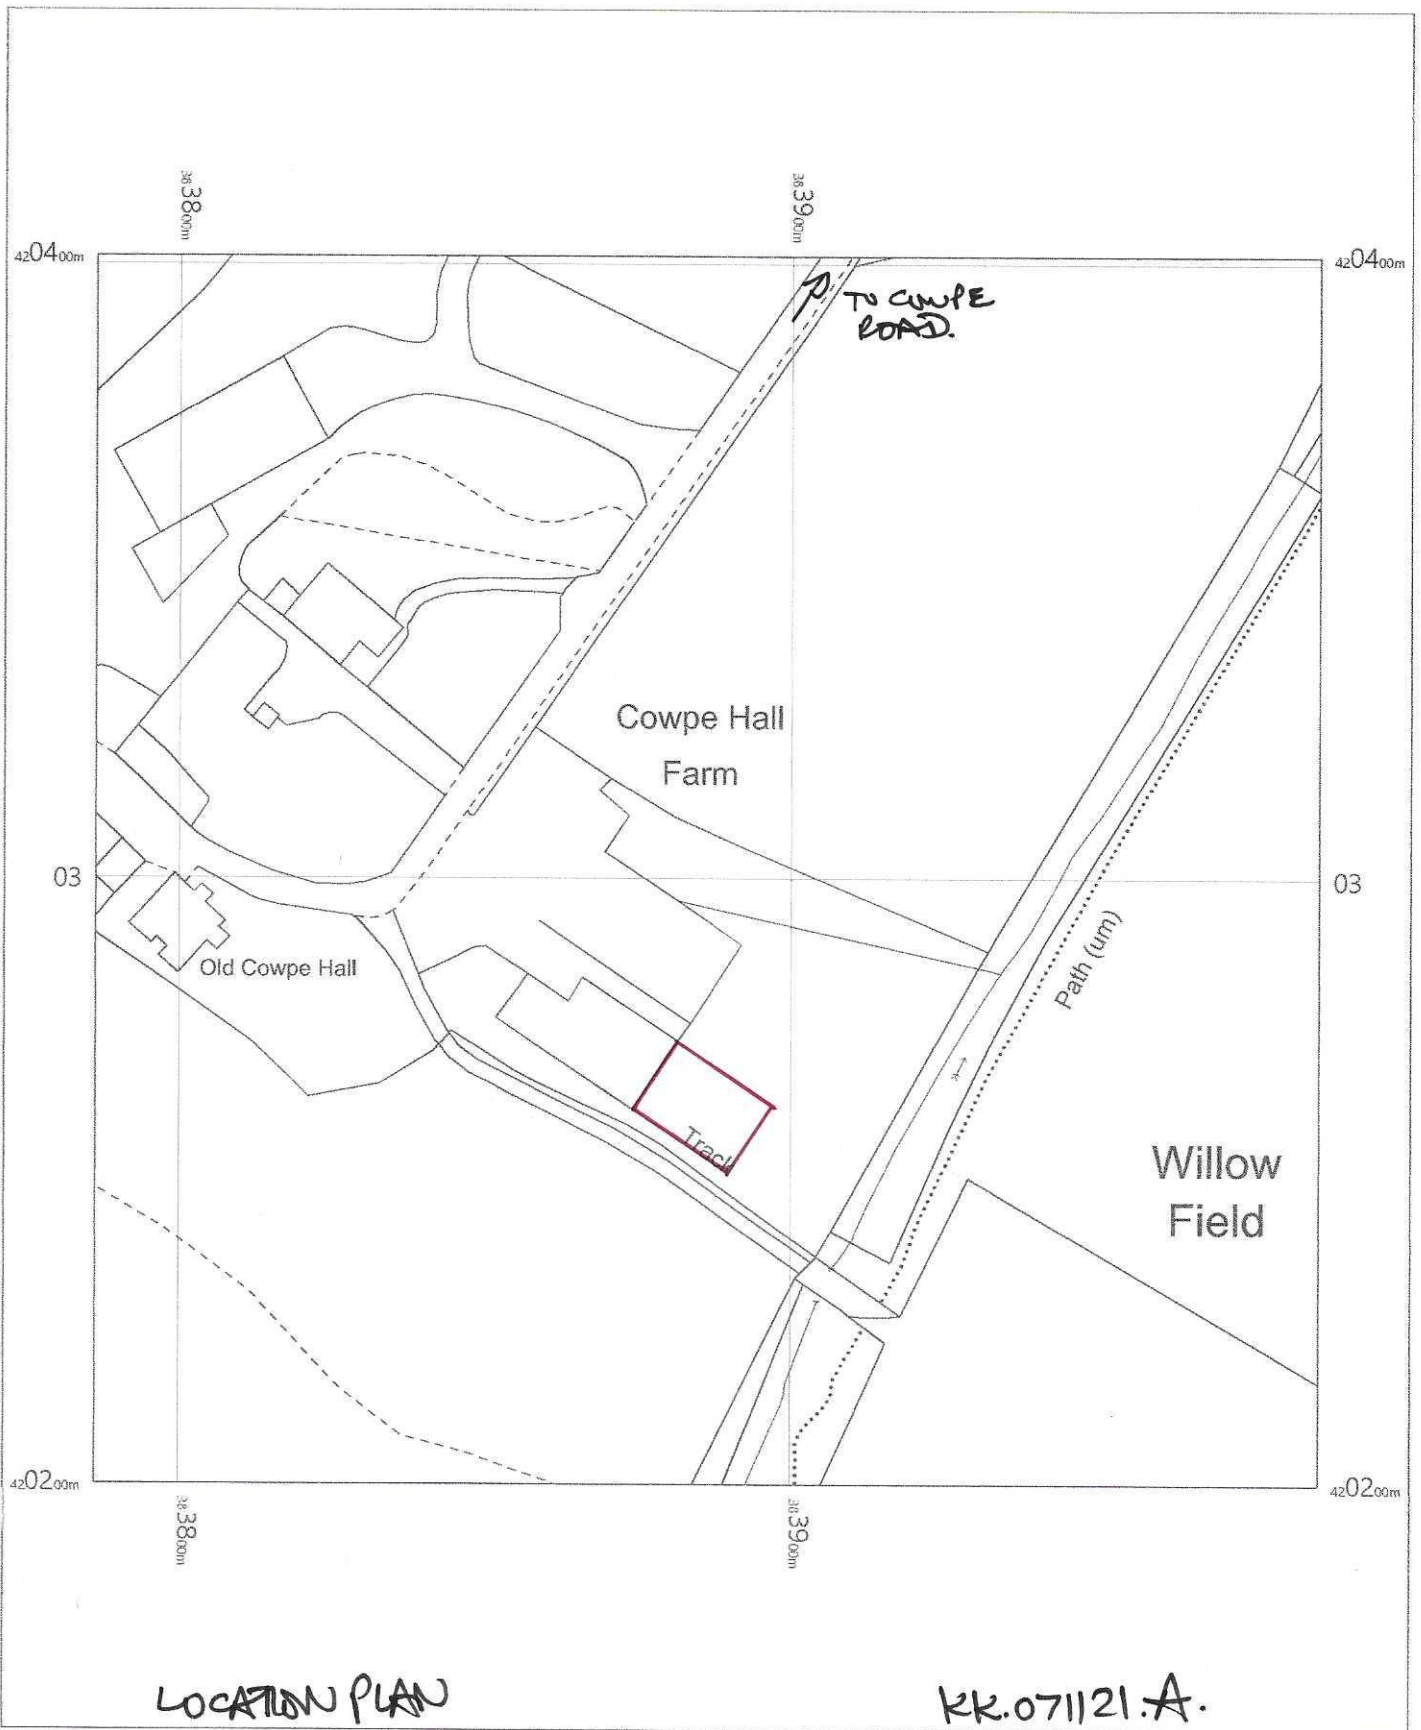

Old Cowpe Hall, Cowpe Road, BB4 7AE

LOCATION PLAN

KK.071121.A.

Old Cowpe Hall  
Cowpe Road,  
Cowpe,  
Rossendale,  
Lancashire  
BB4 7AE

OS MasterMap 1250/2500/10000 scale  
Saturday, November 6, 2021, ID: MPMBW-01001060  
[www.blackwellmapping.co.uk](http://www.blackwellmapping.co.uk)

1:1250 scale print at A4, Centre: 383886 E, 420301 N

©Crown Copyright Ordnance Survey. Licence no. 100041041

**BLACKWELL'S**  
MAPPING SERVICES  
PERSONAL & PROFESSIONAL MAPPING  
[www.blackwellmapping.co.uk](http://www.blackwellmapping.co.uk)

side elevation

rear elevation

**existing**

**site plan**

**amended 27-01-22**  
**vertical dimensions added**

proposed extension to existing  
open fronted shippon adjacent to  
**Old Cowpe Hall**  
**Cowpe**  
**Rosendale**

scale 1:200 @ A1

drawing number KK-03-11-21-A