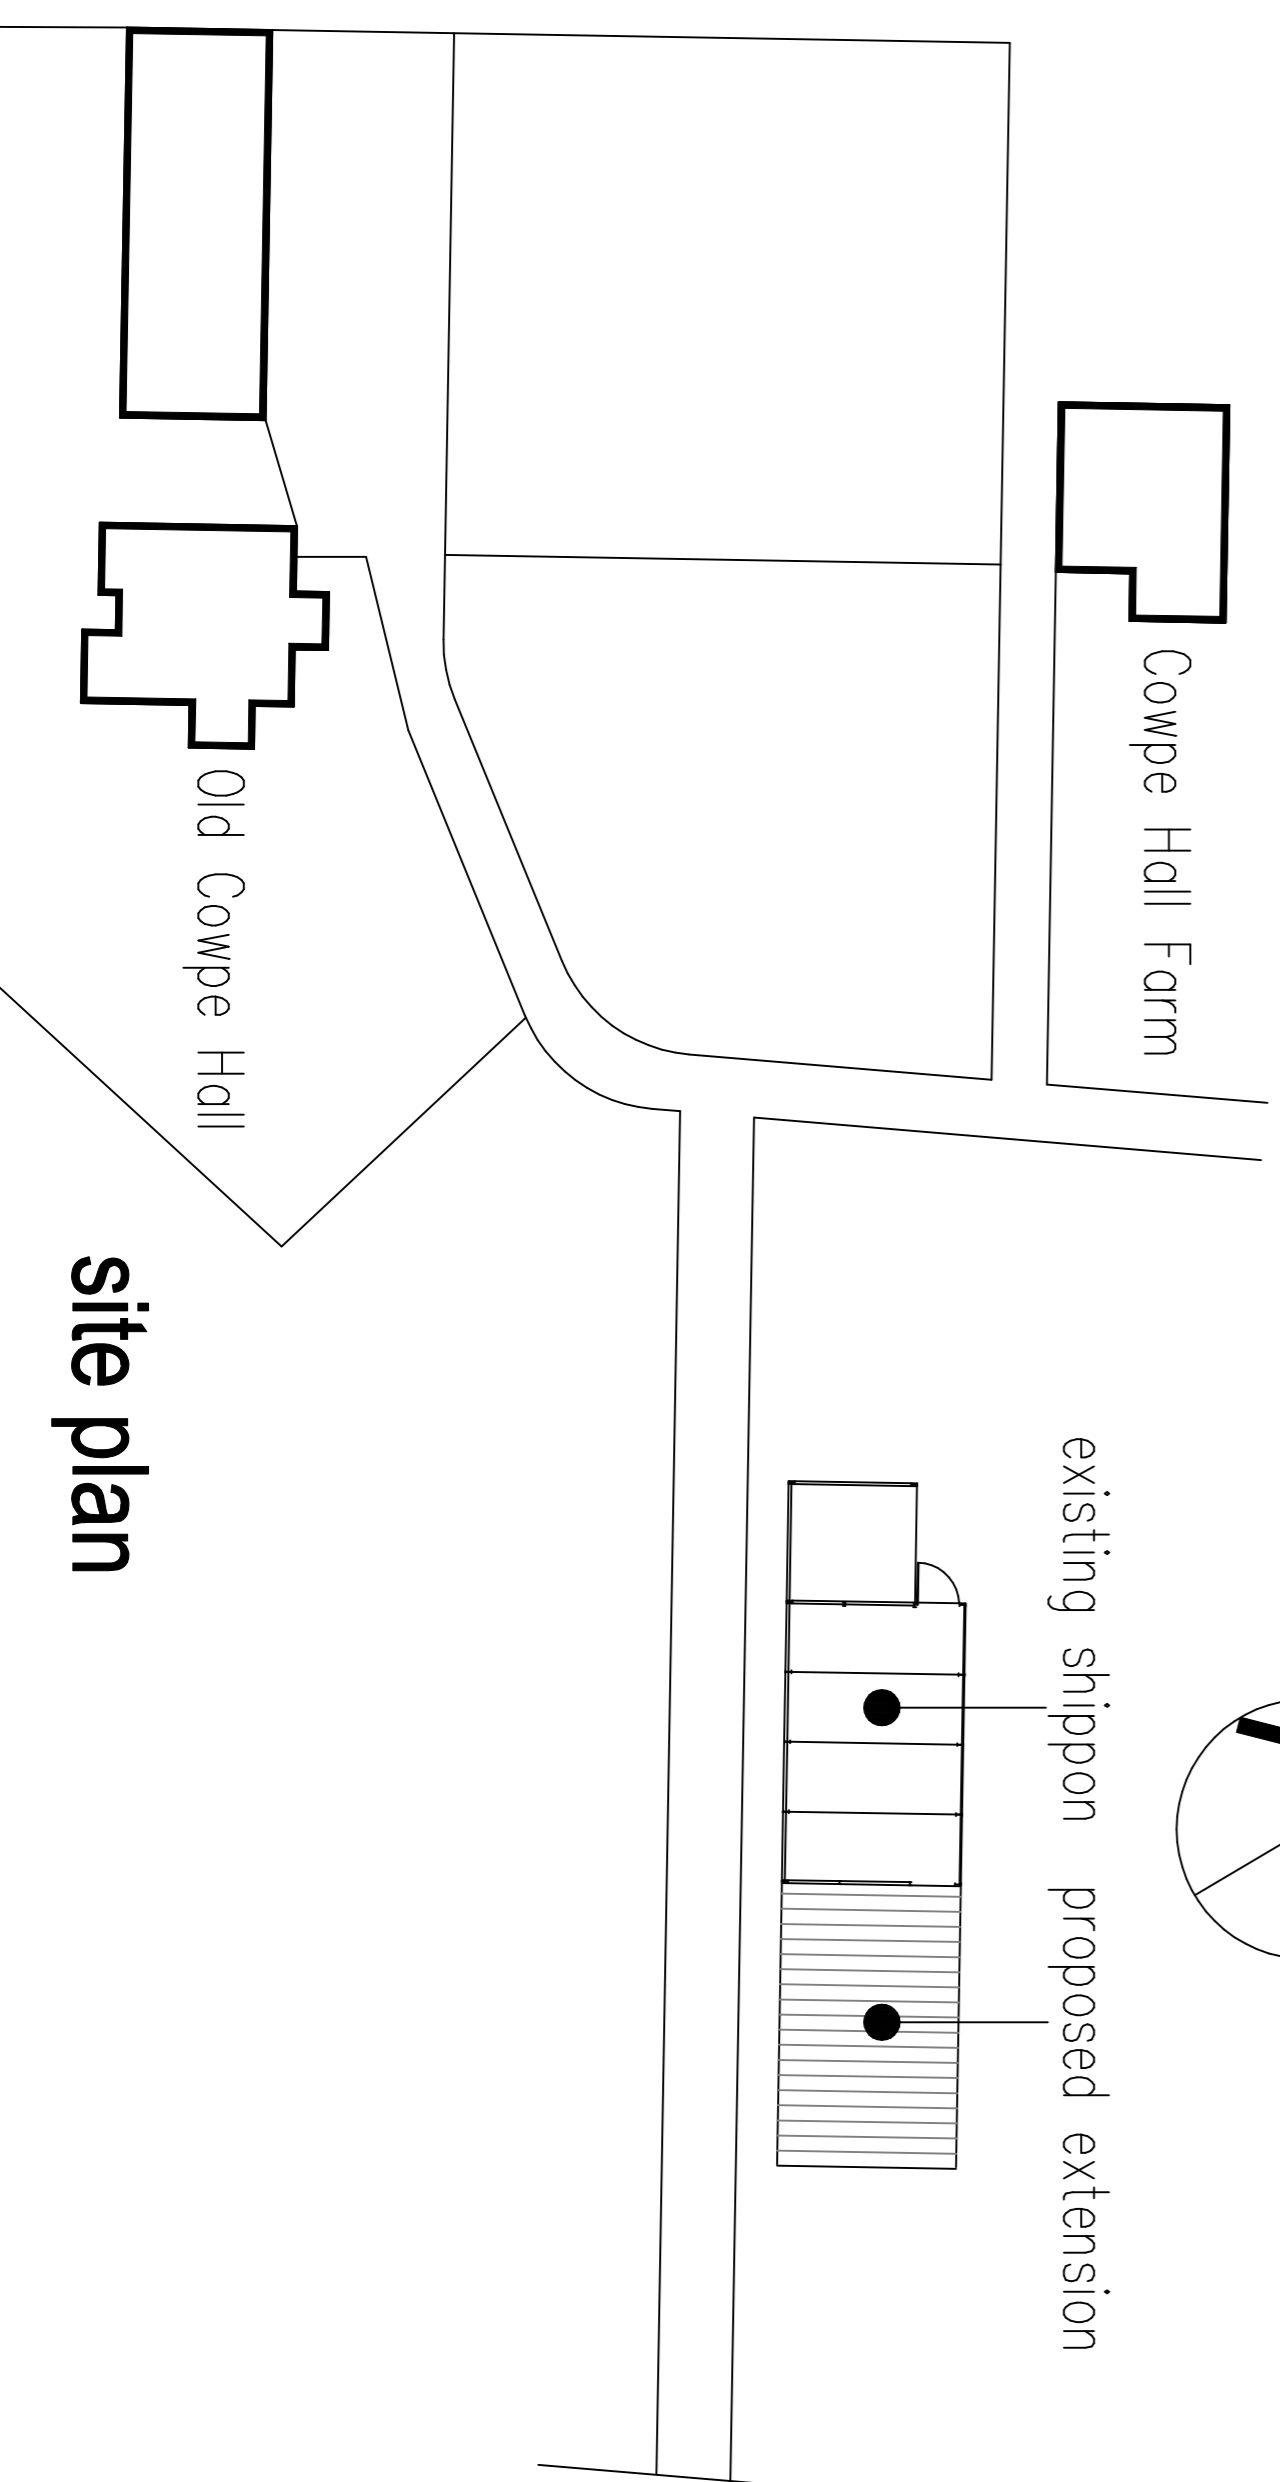

Old Cowpe Hall, Cowpe Road, BB4 7AE

LOCATION PLAN

KK.071121.A.

Old Cowpe Hall  
Cowpe Road,  
Cowpe,  
Rossendale,  
Lancashire  
BB4 7AE

OS MasterMap 1250/2500/10000 scale  
Saturday, November 6, 2021, ID: MPMBW-01001060  
[www.blackwellmapping.co.uk](http://www.blackwellmapping.co.uk)

1:1250 scale print at A4, Centre: 383886 E, 420301 N

©Crown Copyright Ordnance Survey. Licence no. 100041041

**BLACKWELL'S**  
MAPPING SERVICES  
PERSONAL & PROFESSIONAL MAPPING  
[www.blackwellmapping.co.uk](http://www.blackwellmapping.co.uk)

side elevation

rear elevation

**existing**

**site plan**

**amended 27-01-22**  
**vertical dimensions added**

proposed extension to existing  
open fronted shippon adjacent to  
**Old Cowpe Hall**  
**Cowpe**  
**Rosendale**

scale 1:200 @ A1

drawing number KK-03-11-21-A