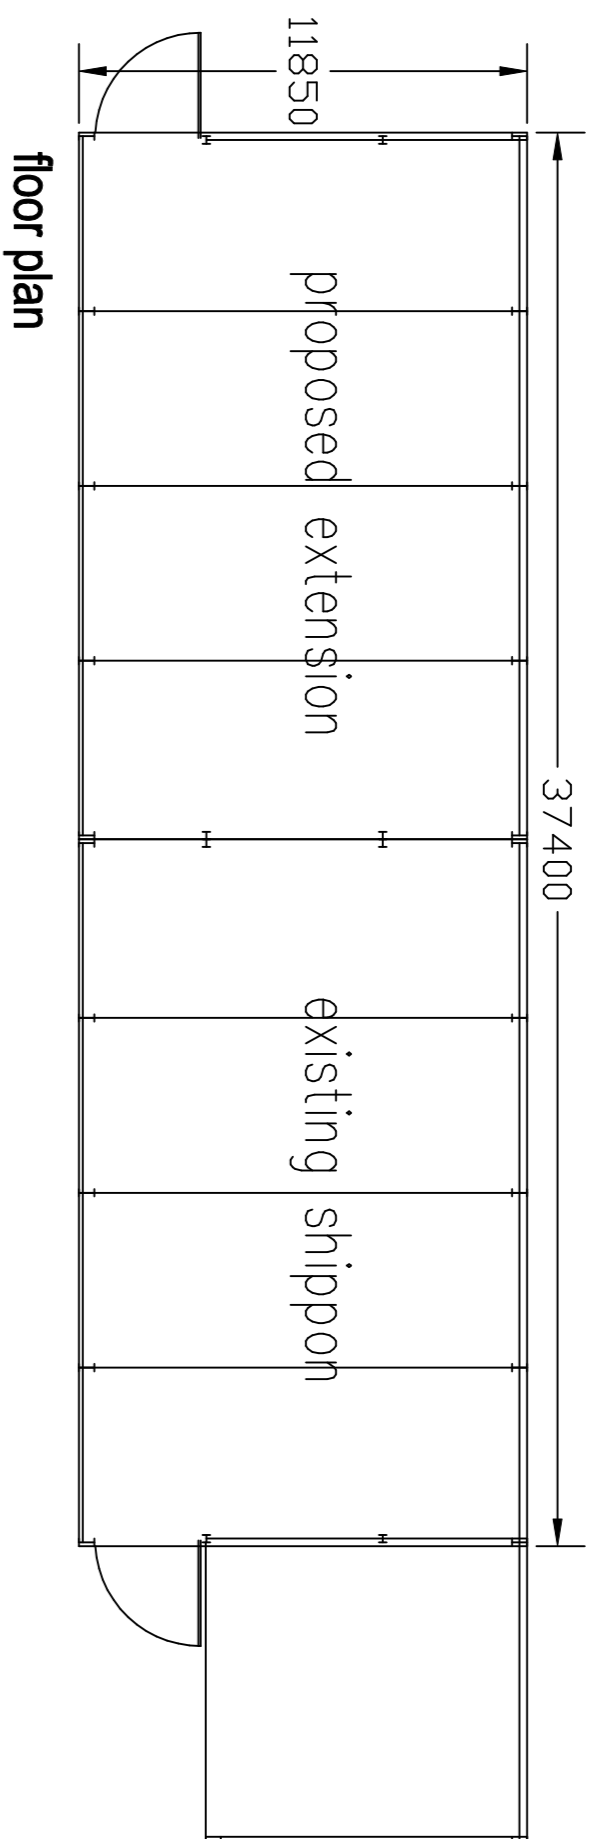

proposed

side elevation

rear elevation