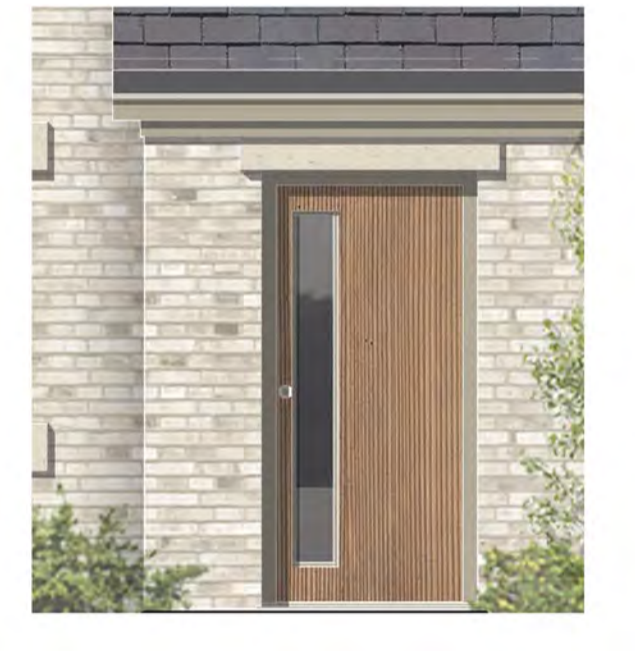

Facing Brick
WIENERBERGER
Olde Cheshire Red Multi

Facing Brick
WIENERBERGER
St Ives Cream Rustica

Coping
ABBEY ARTSTONE
Colour: Portland

Roof Tile
RUSSELL LOTHIAN CONCRETE TILE
Colour: Slate Grey

Rainwater Goods, Fascias and Soffits
uPVC
Colour: RAL 1035

Windows
uPVC LINEAR CASEMENT WINDOWS
Colour: RAL 1035

Main Entrance Doors
Accoya Wooden Door
Natural Wood