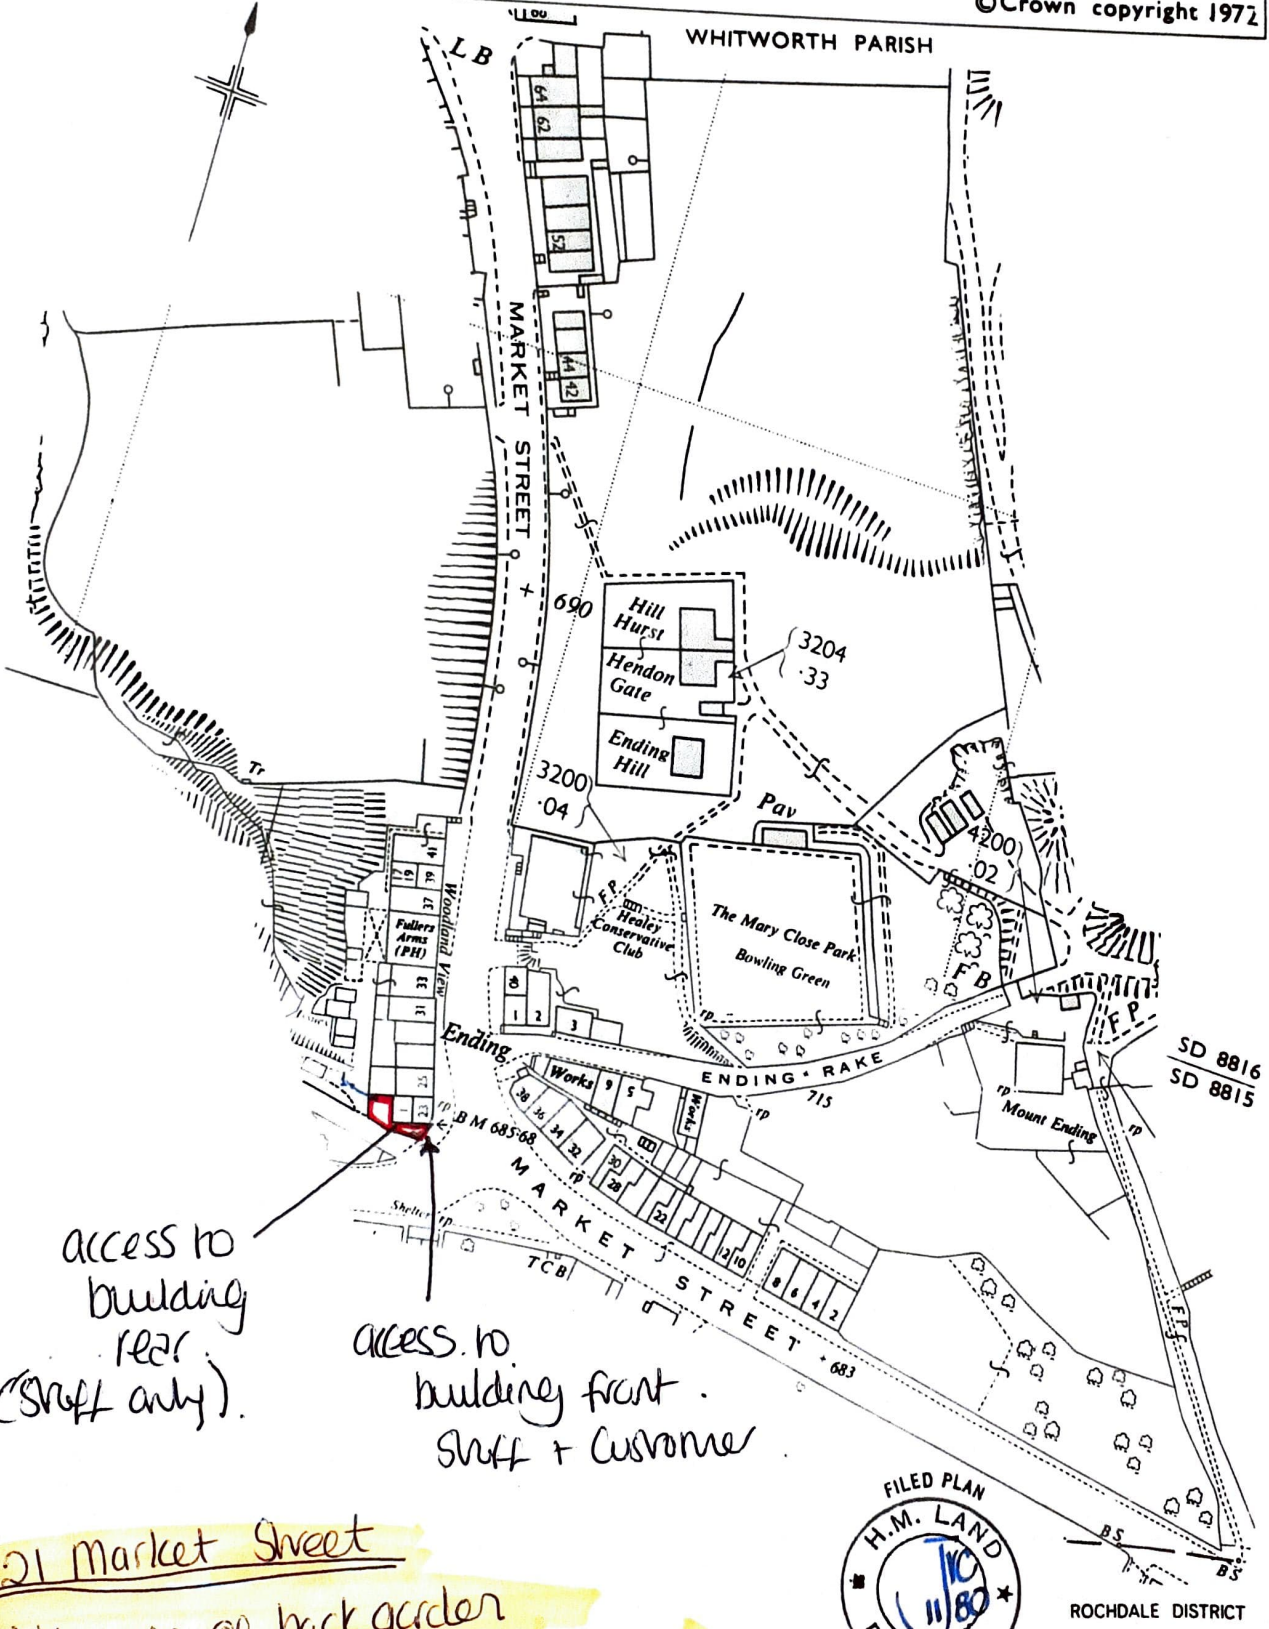

for Premises Licence Application

H.M. LAND REGISTRY		TITLE NUMBER	
		LA452940	
ORDNANCE SURVEY PLAN REFERENCE	COUNTY	SHEET	NATIONAL GRID
	LANCASHIRE		SD 8816
Scale: 1/1250 Enlarged from 1/2500 ROSSENDALE DISTRICT			SECTION A

©Crown copyright 1972

access to building rear (staff only).

access to building front staff + customer

21 Market Street
with use of back garden
@ 23 Market Street highlighted in red.

Healey Deli at 21 Market Street, Whitworth, OL12 8RW