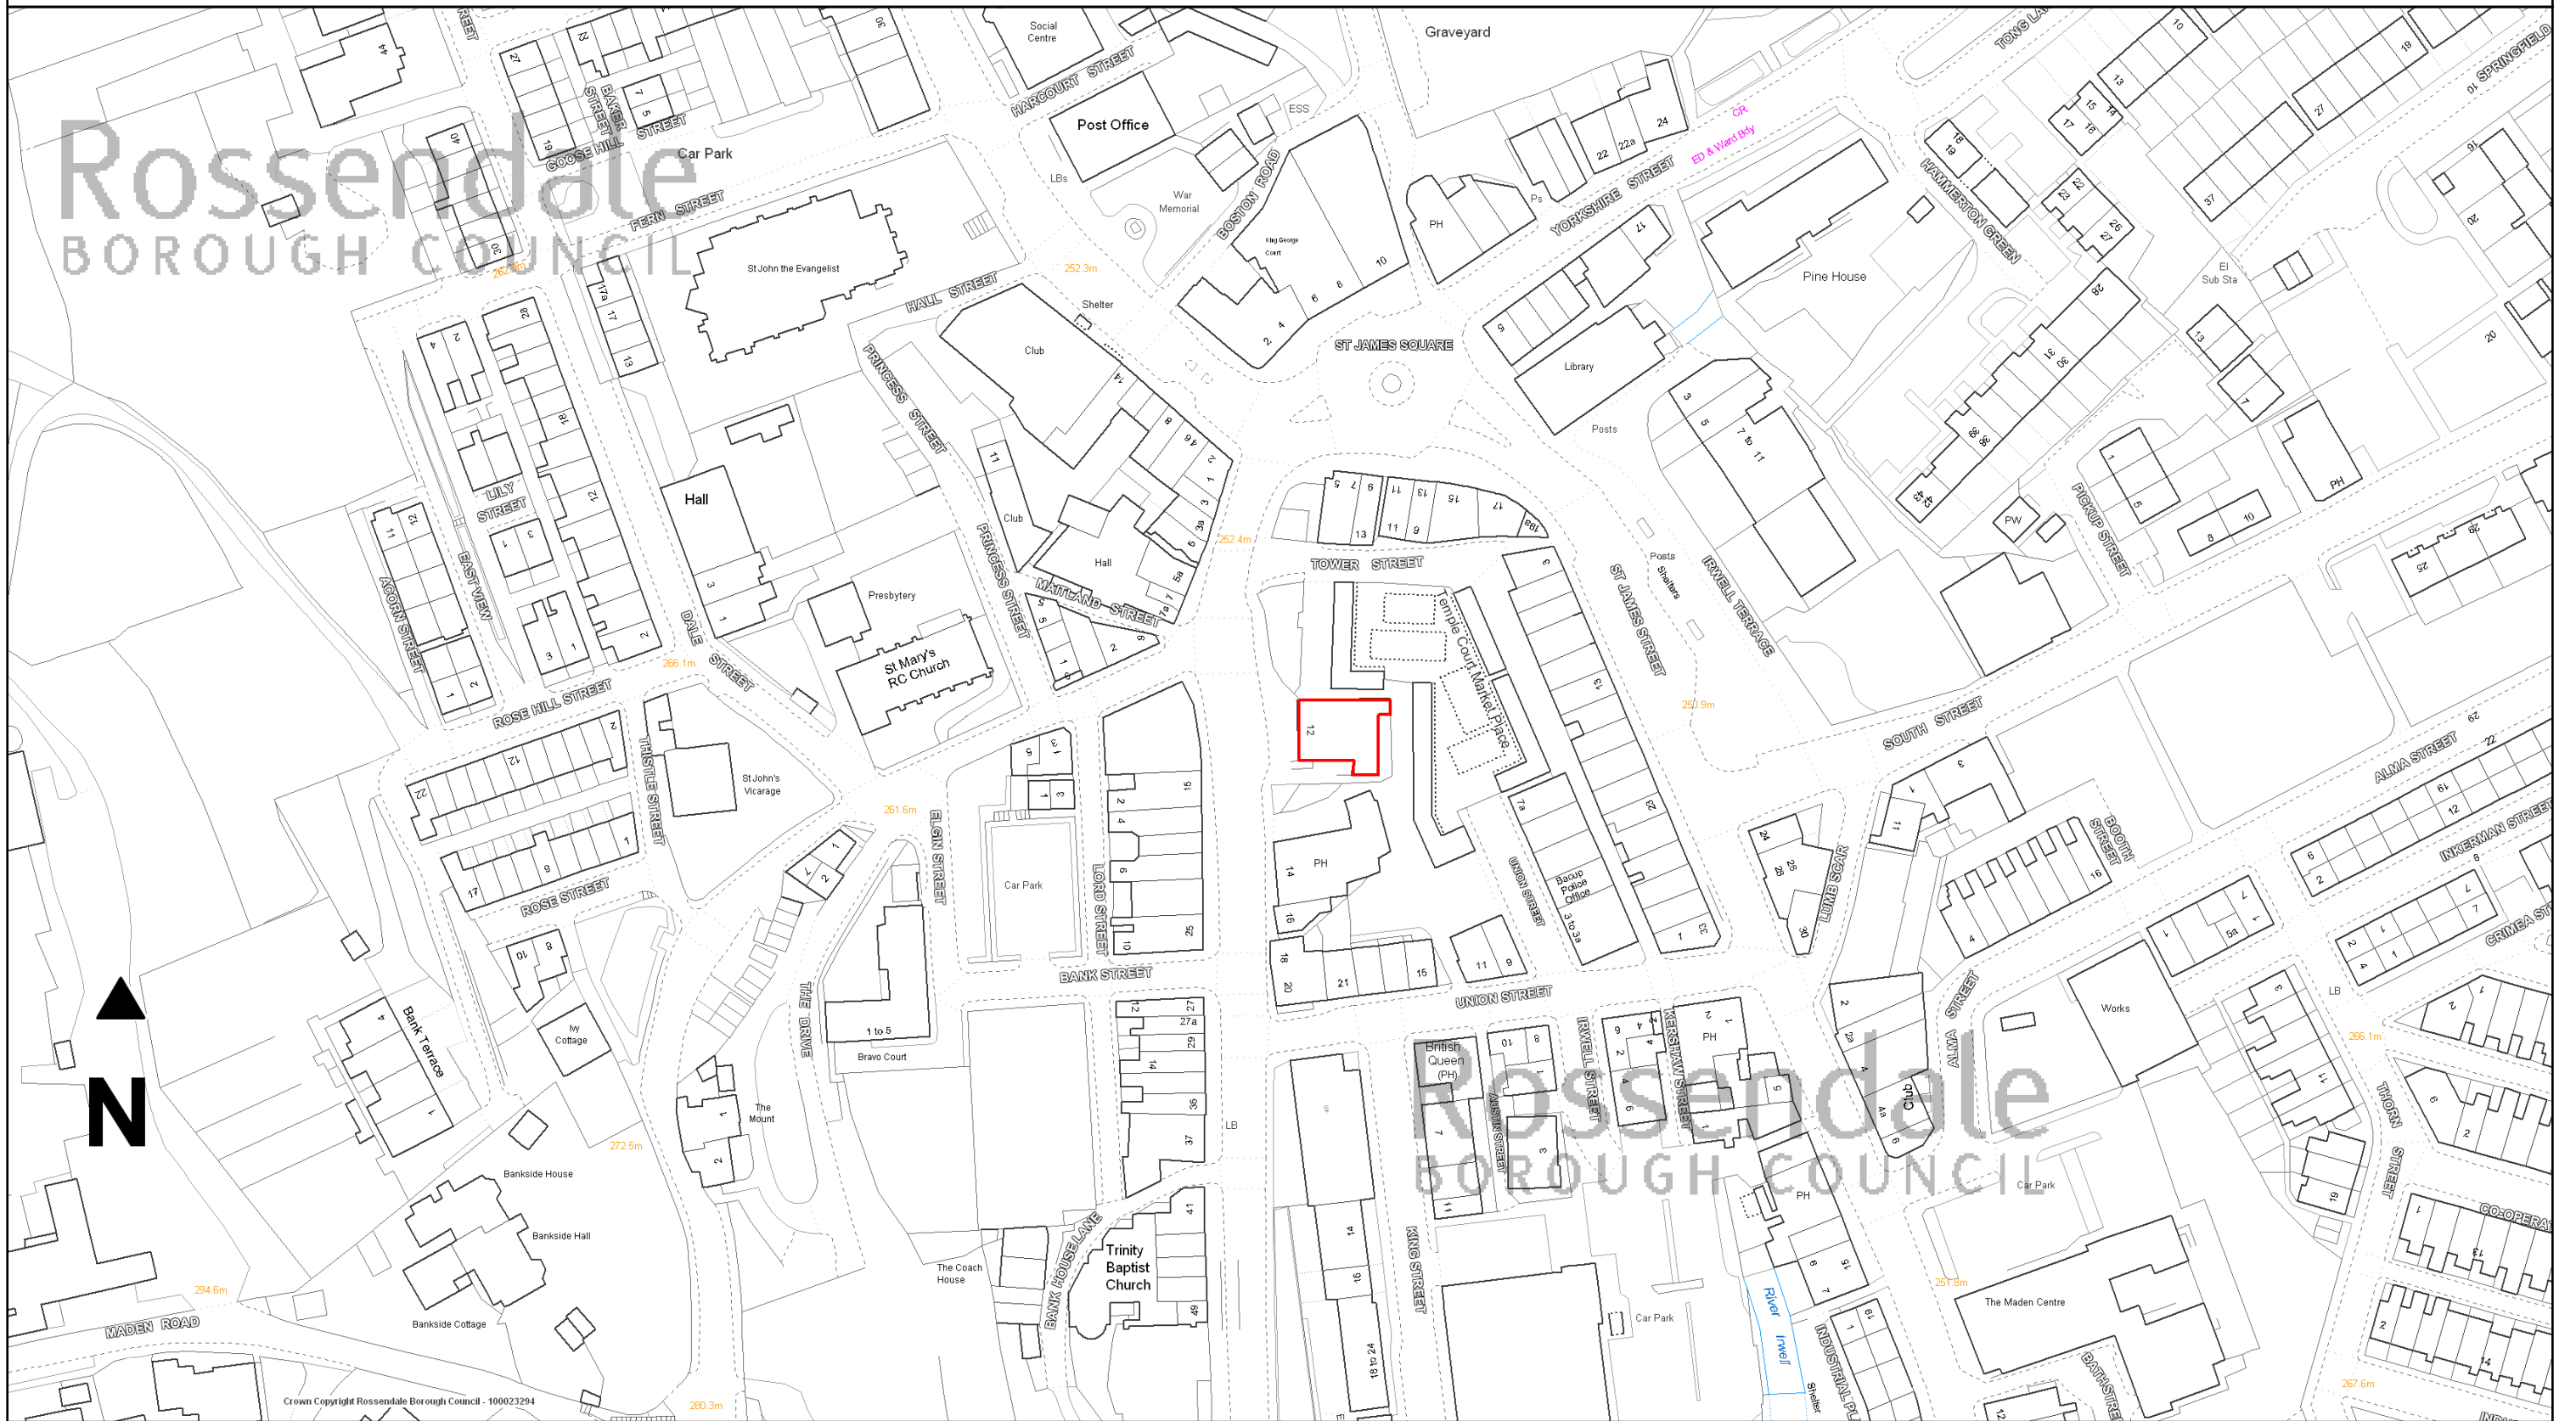

Site Location Plan (1:1250 @ A3) - 12 Market Street, Bacup