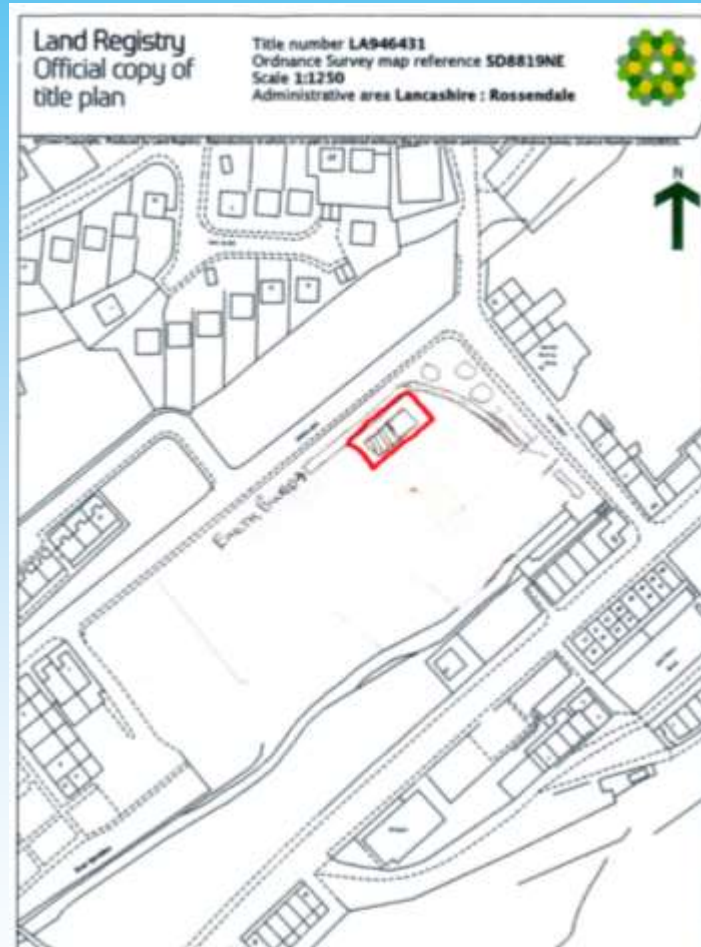

# Location Plan

## **Item B2**

**2023/0228 – Leavengreave Sports Pitch,  
Oak Street, Shawforth, Rochdale,  
Lancashire**

**Full: To retrospectively site a shipping container on the west side perimeter of Leavengreave Sports Pitch running parallel with Spring Side. The container will be used for the storage of tools and machinery for maintaining the pitch.**