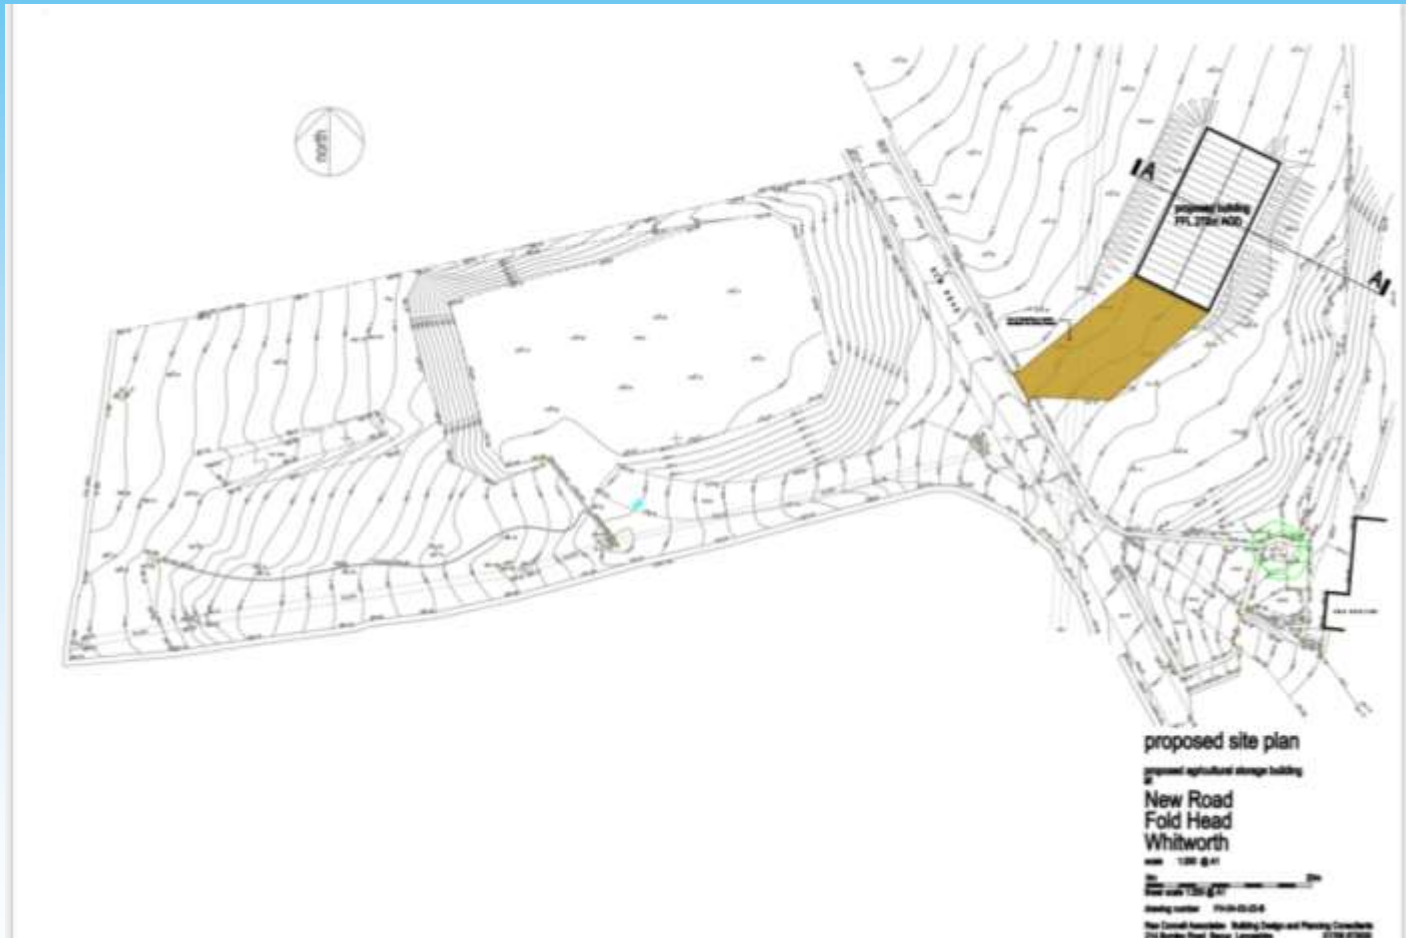

## **Item B1**

**2023/0129 – Fold Head Farm, Hall Fold,  
Whitworth, Rochdale, Lancashire**

**Full: Application for agricultural building**

# Location Plan

# Proposed Site Plan