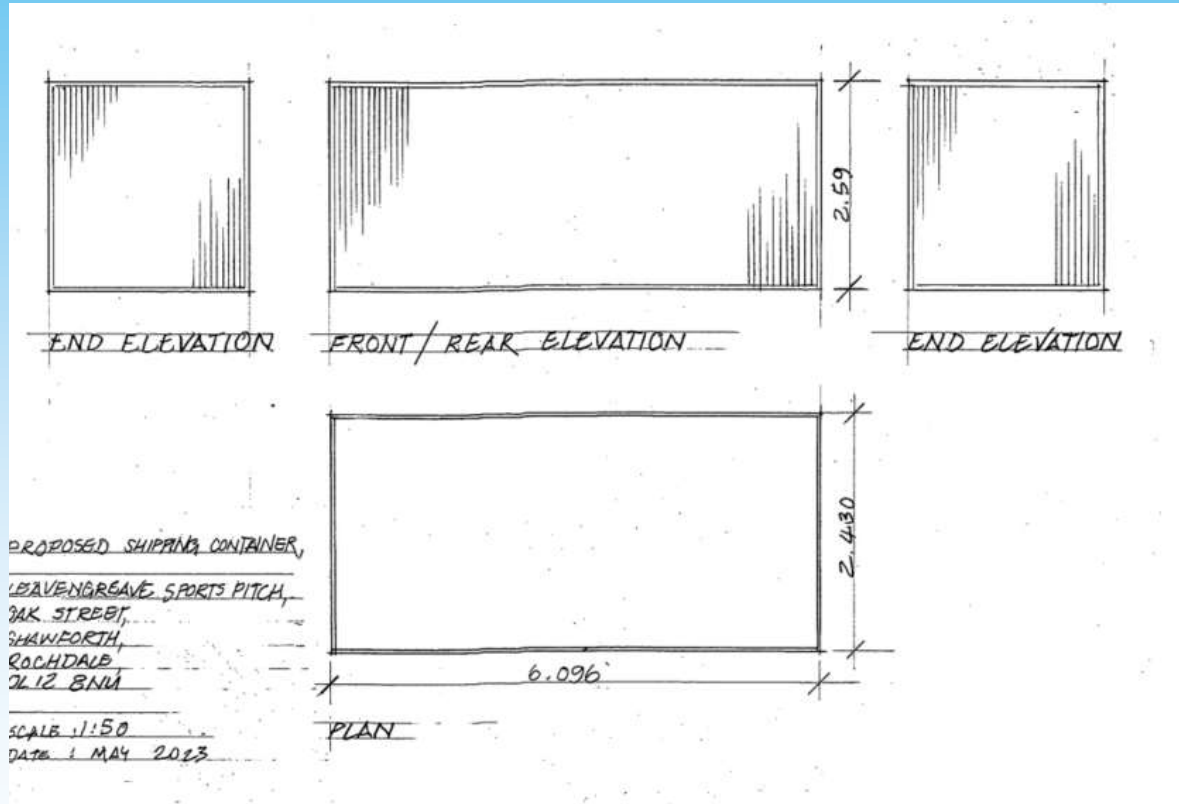

Proposed Elevations