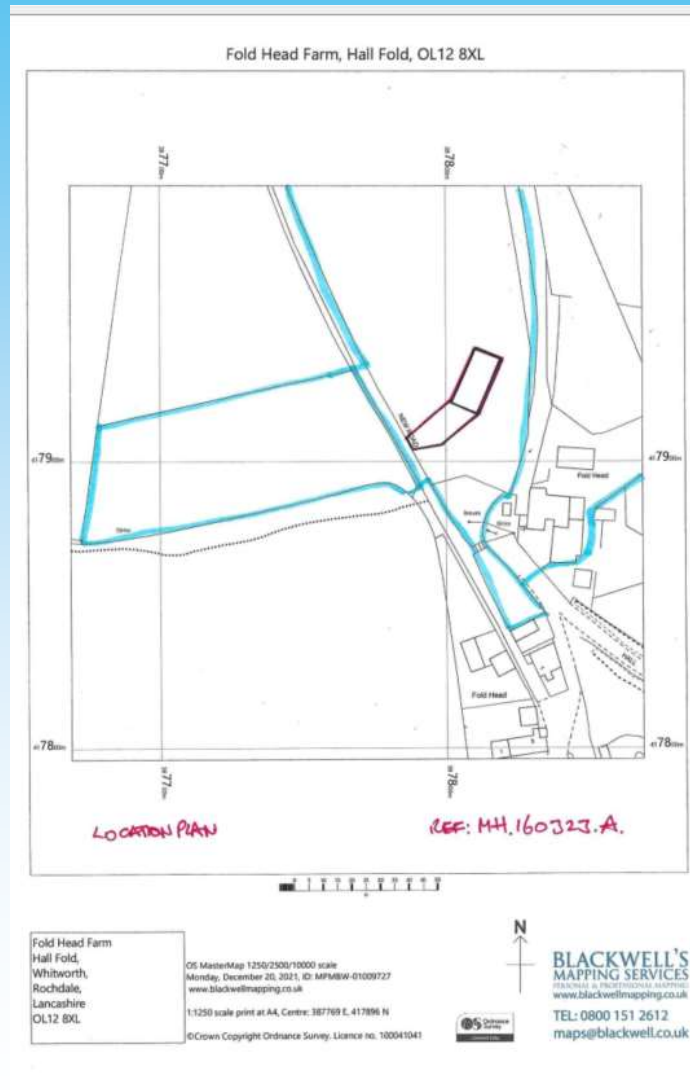

## **Item B1**

**2023/0129 – Fold Head Farm, Hall Fold,  
Whitworth, Rochdale, Lancashire**

**Full: Application for agricultural building**

# Location Plan

# Proposed Site Plan