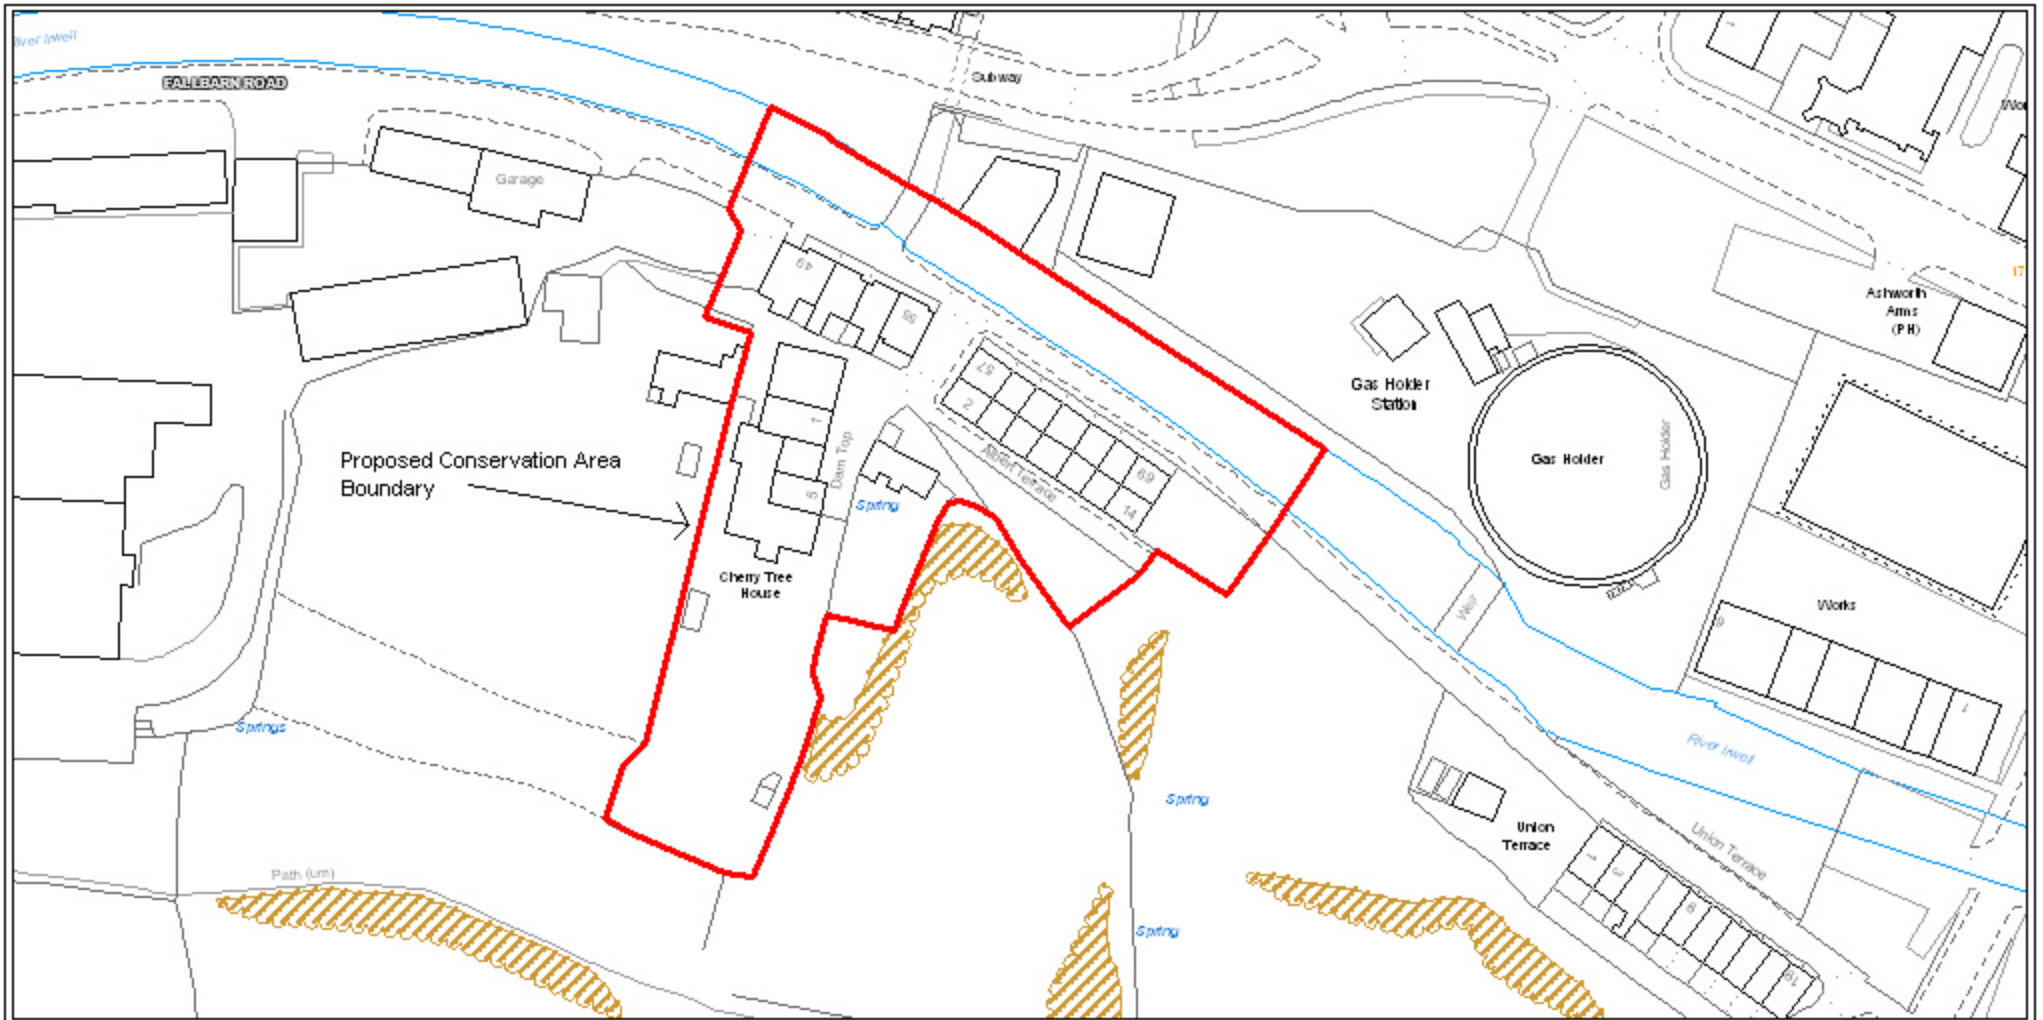

Proposed Fallbarn Conservation Area, Rawtenstall

Crown Copyright 100018418
This map is reproduced from Ordnance Survey material with the permission of
Ordnance Survey on behalf of the Controller of Her Majesty's Stationery
Office (c) Crown Copyright

Scale: 1:1250
Date: 3 September 2007
Centre

Gwen Marlow

Forward Planning