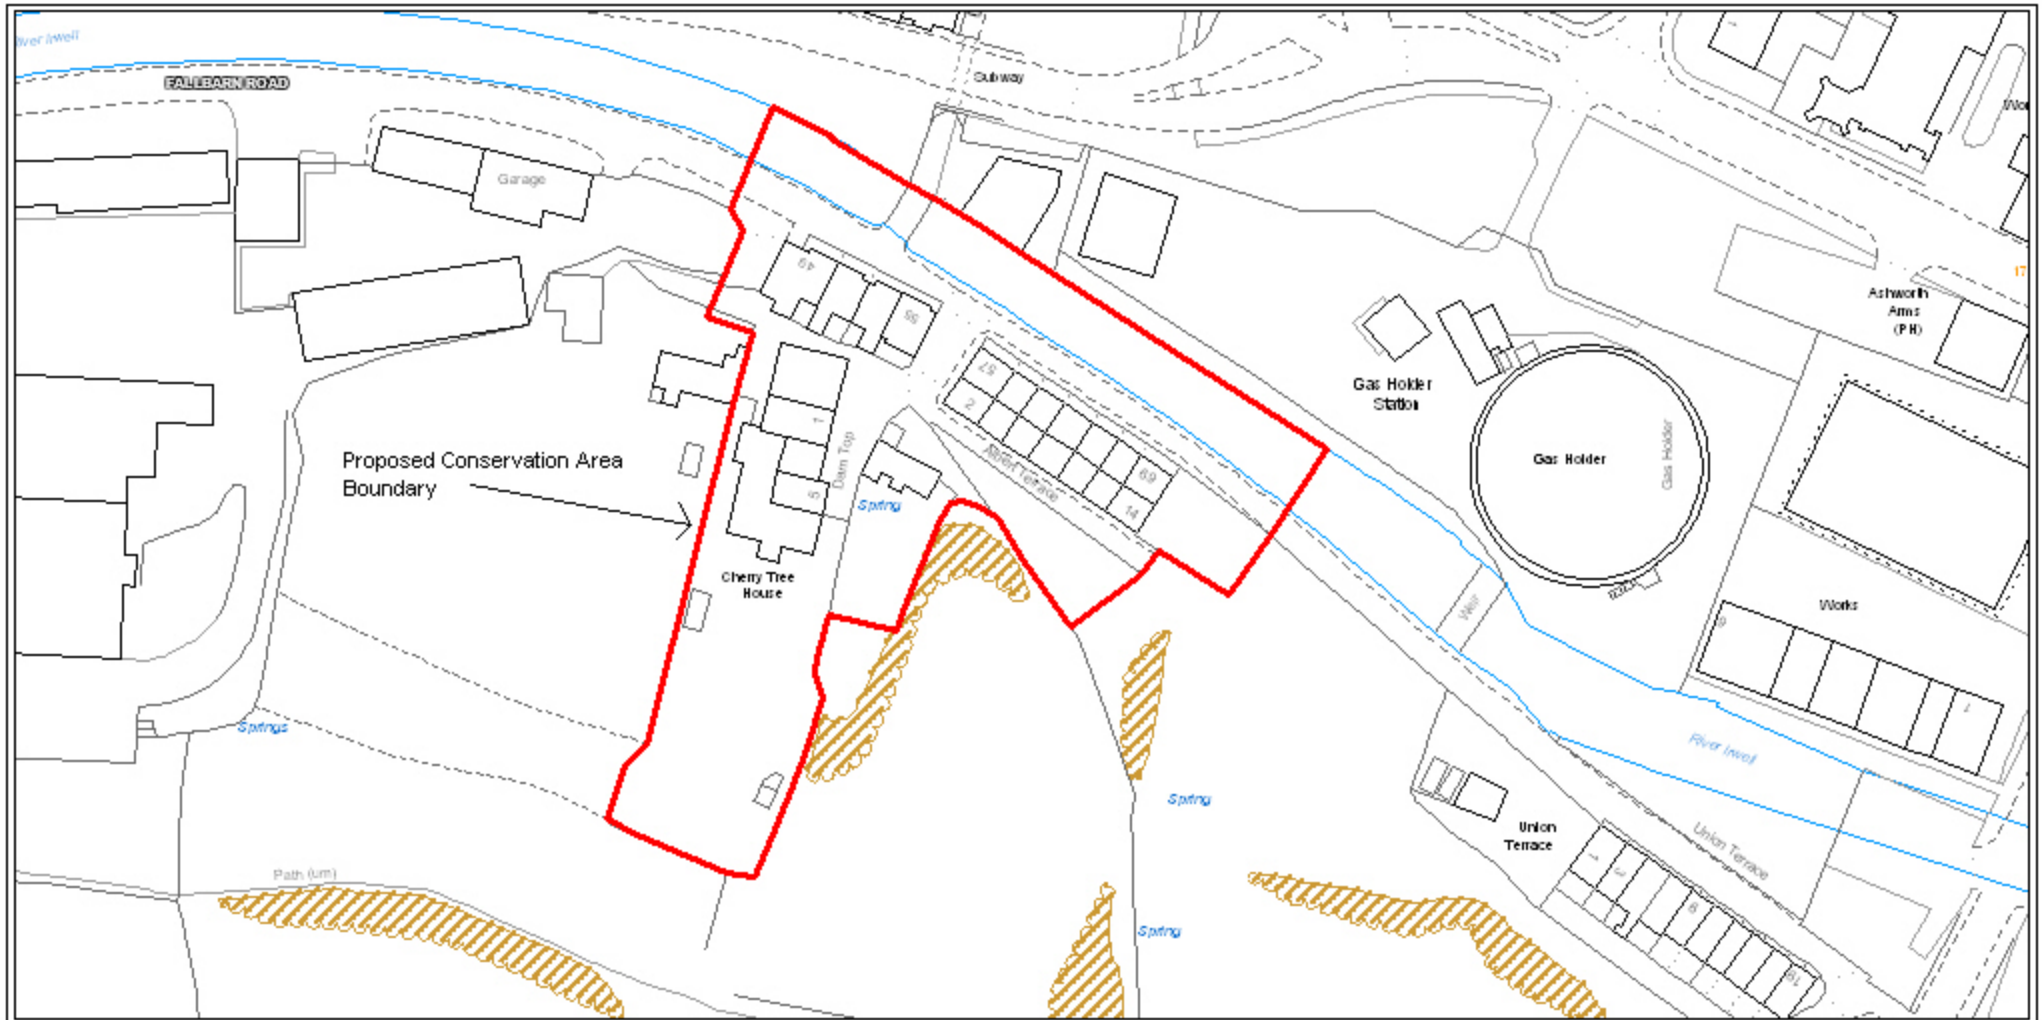

Proposed Fallbarn Conservation Area, Rawtenstall

Crown Copyright 100018418
This map is reproduced from Ordnance Survey material with the permission of
Ordnance Survey on behalf of the Controller of Her Majesty's Stationery
Office (c) Crown Copyright

Scale: 1:1250
Date: 3 September 2007
Centre

Gwen Marlow

Forward Planning