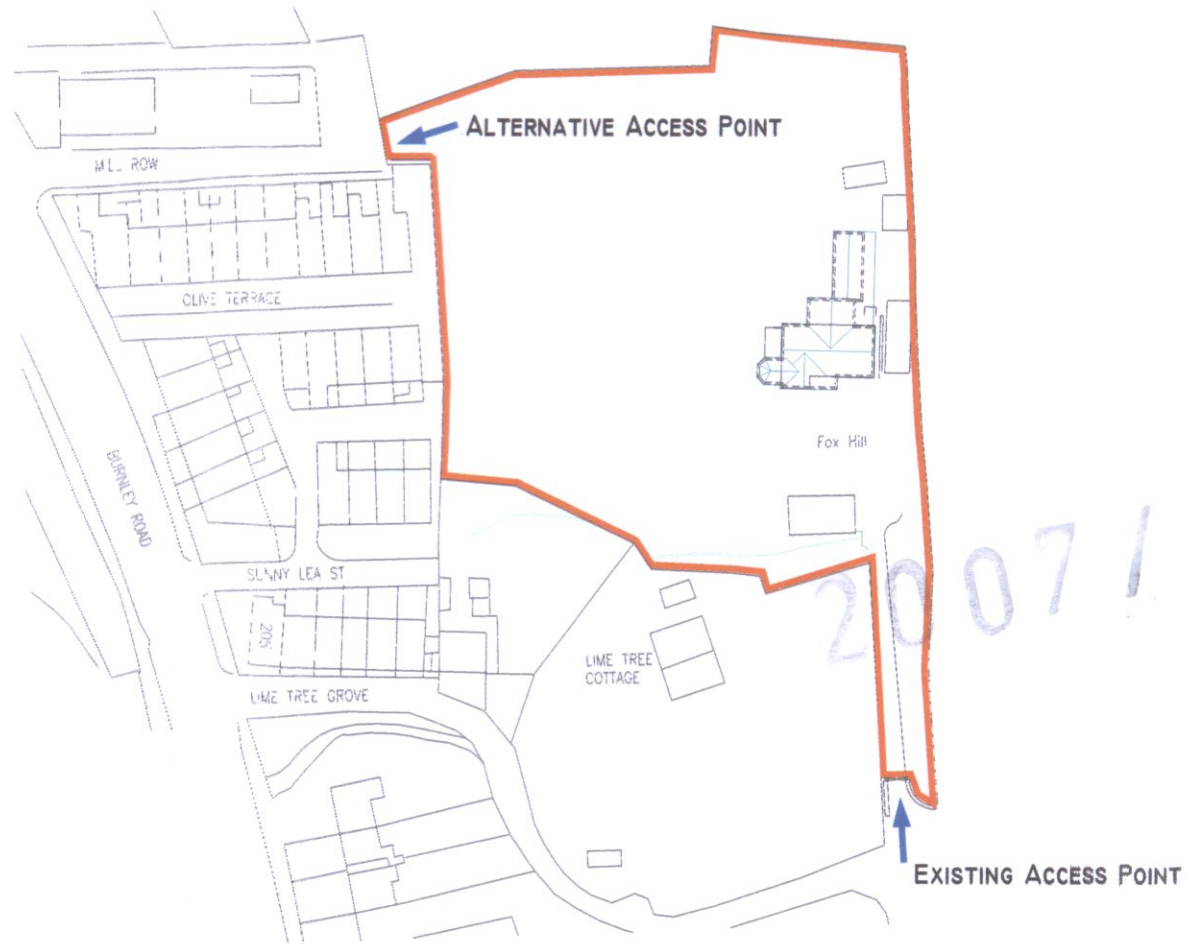

ALTERNATIVE ACCESS PLAN

UK DRAWING SERVICES LTD
103 CLAY LANE NORDEN ROCHDALE OL11 5QW
TEL 01706 526541 MOB 07973 771521

14 NOV 2007

SCALE 1:1250

PLAN PREPARED FOR MR J KORAB FOX HILL LIME TREE GROVE RAWTENSTALL ROSSENDALE LANCS. BB4 8JB
REMOVAL OF CONDITION 3 APPROVAL 13/3/4689