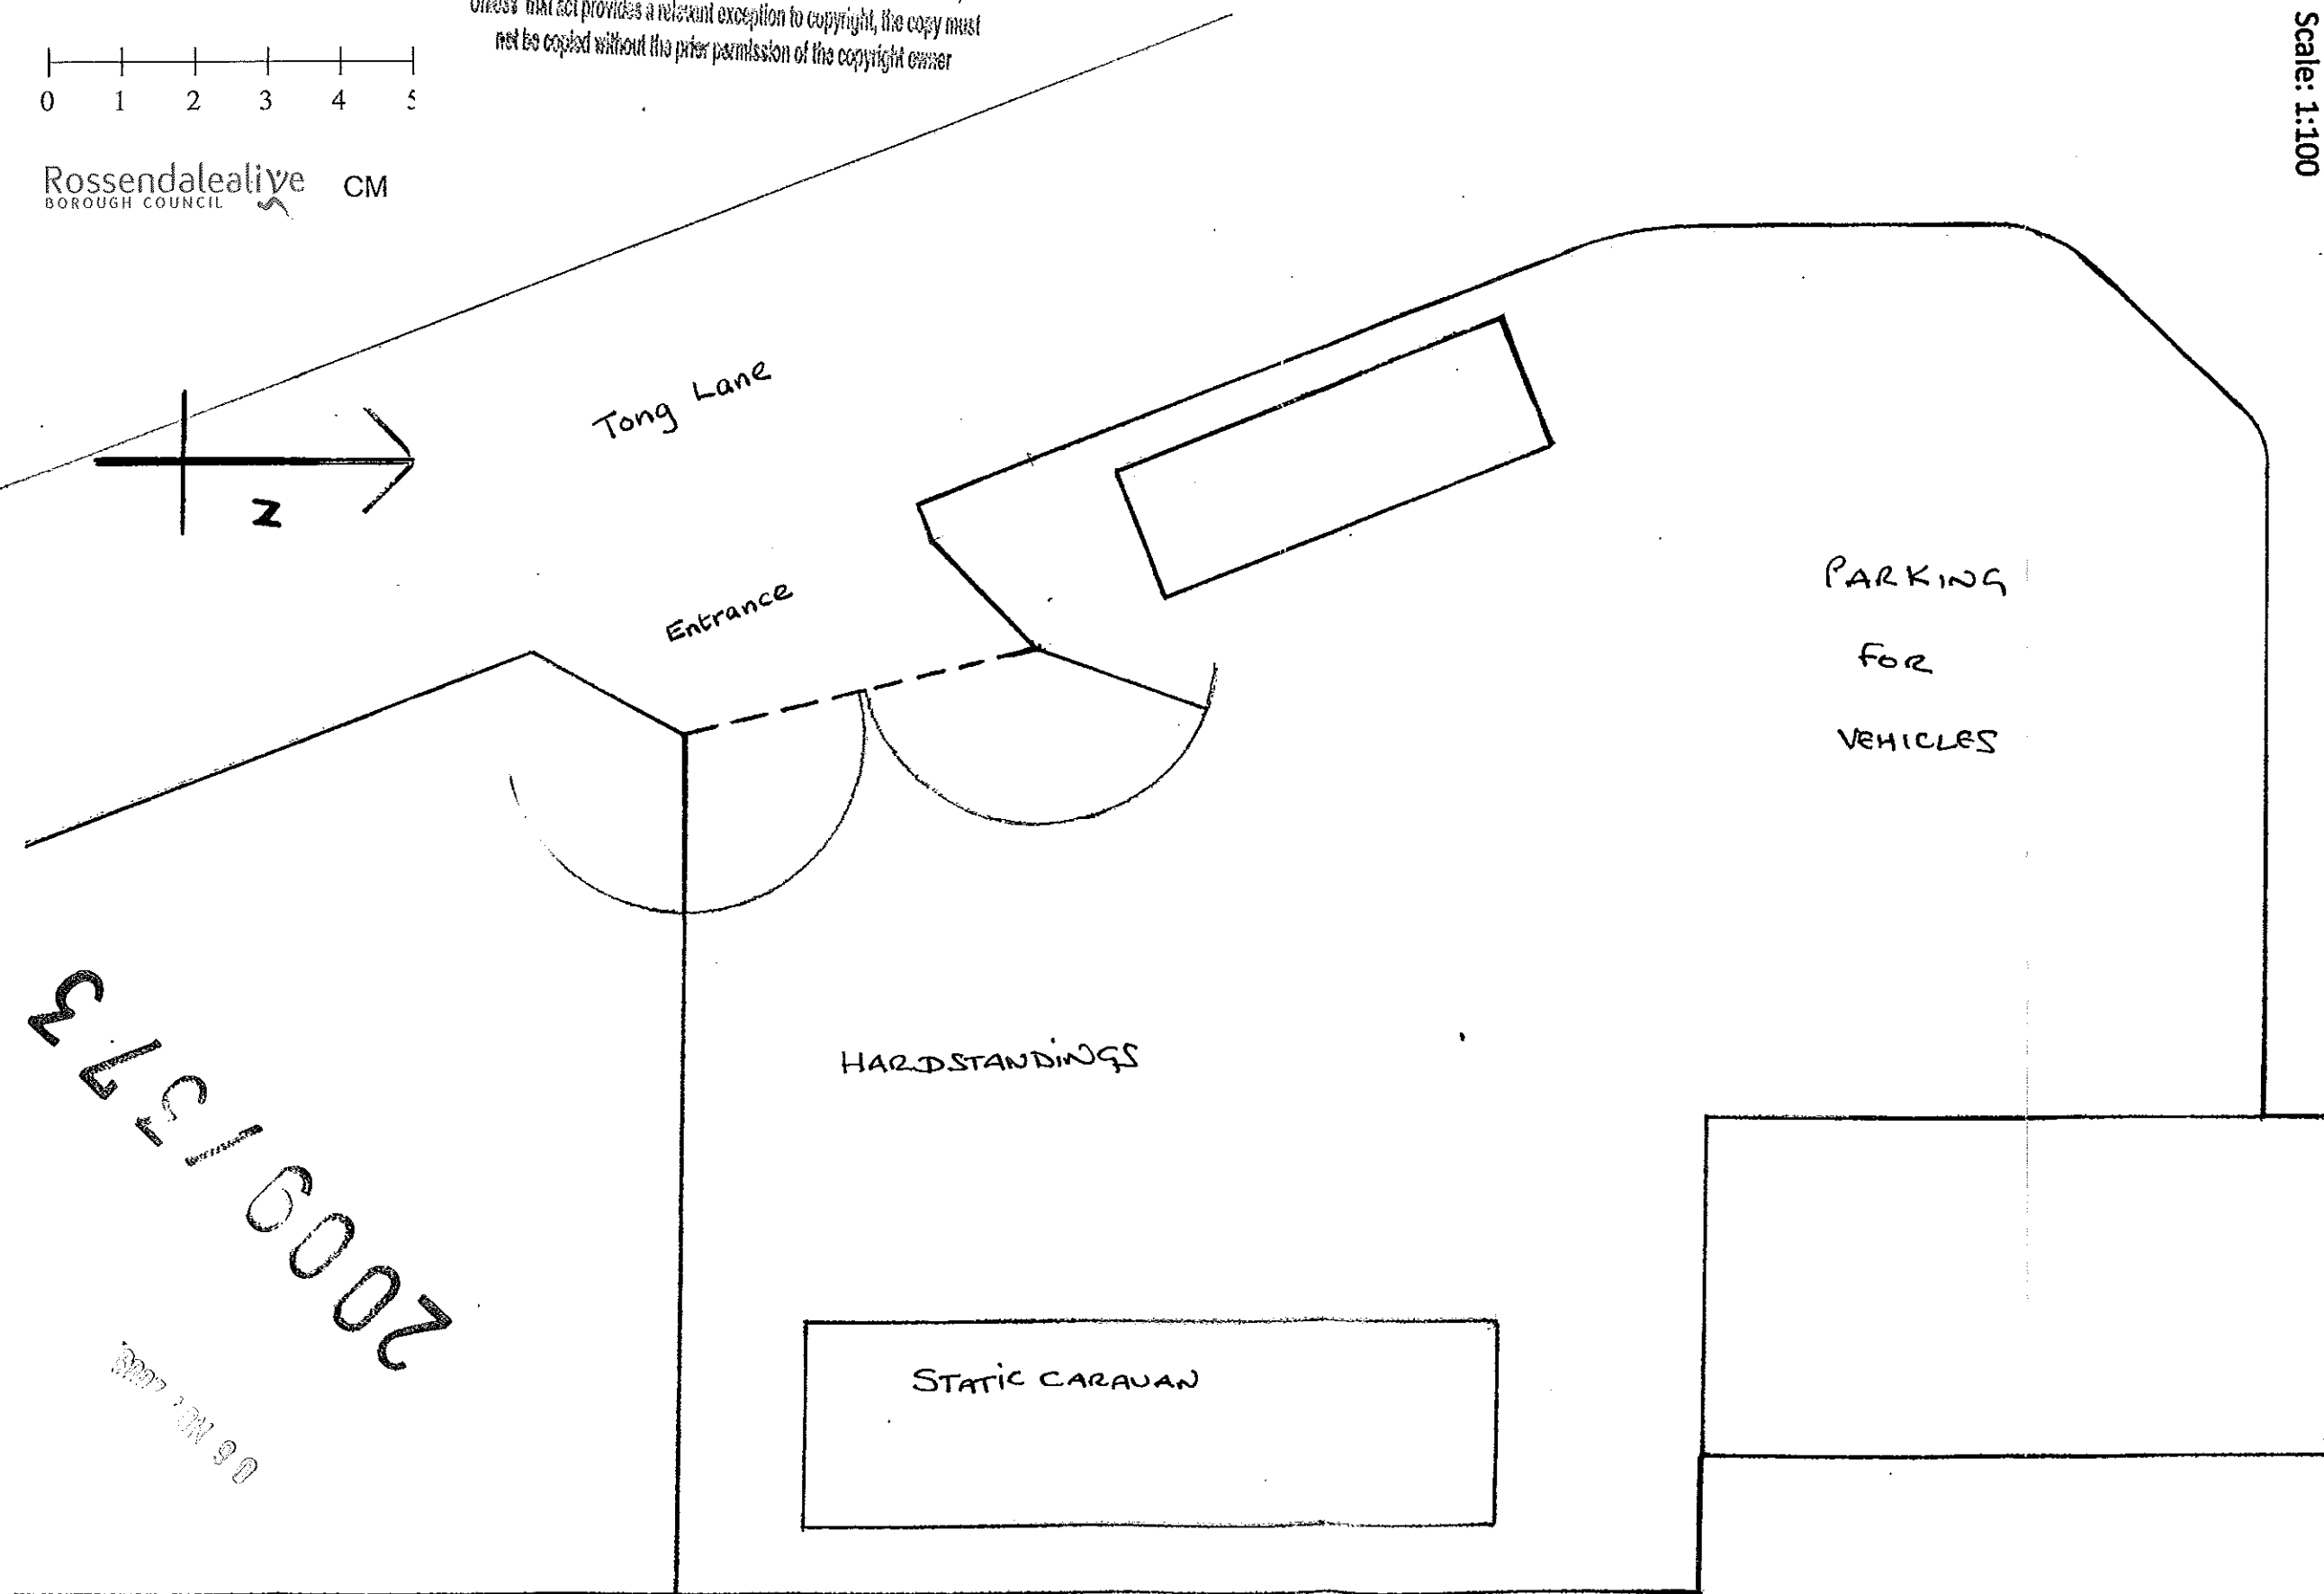

Site layout plan showing static caravan and hardstandings for vehicles at

Sunnyside Lodge, land east of Tong Lane, Bacup, Lancashire

Planning application 2009/0373.

Scale: 1:100

This copy has been made by or with the authority of
Roseendale Borough Council
Pursuant to section 47 of the Copyright Design and Patent Act 1988,
Unless that act provides a relevant exception to copyright, the copy must
not be copied without the prior permission of the copyright owner

Rosendalealive CM
BOROUGH COUNCIL

2009/0373

08 NOV 2009