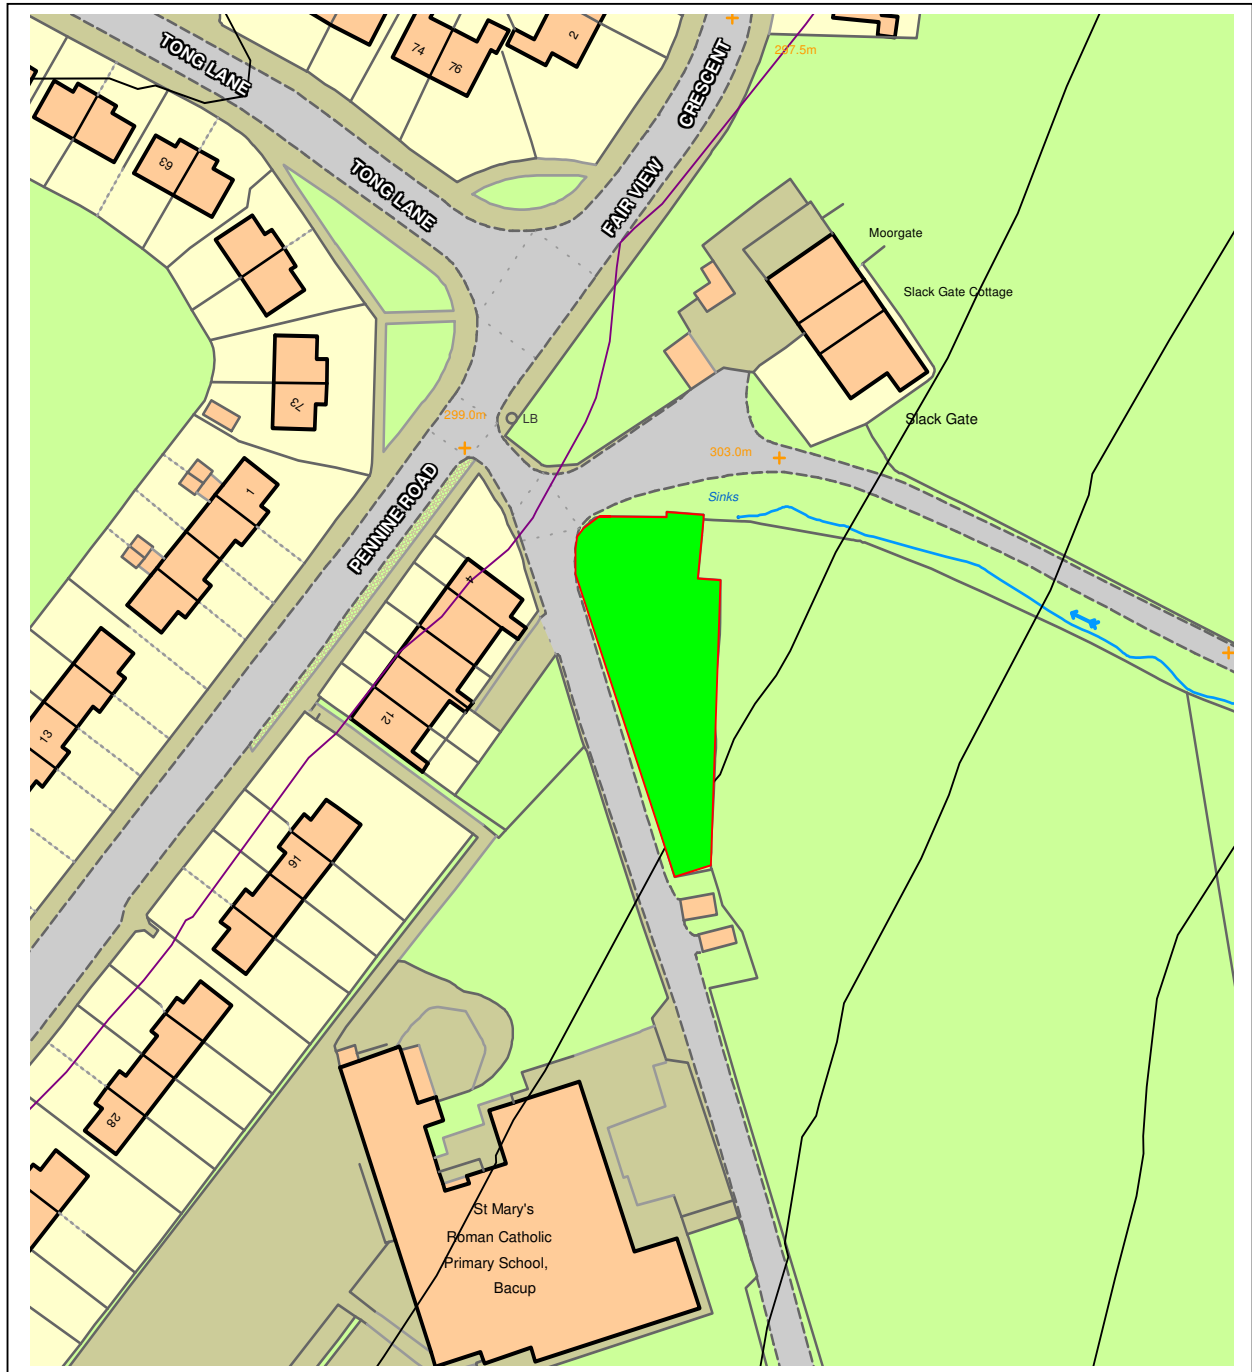

Site layout plan showing static caravan and hardstandings for vehicles at

Sunnyside Lodge, land east of Tong Lane, Bacup, Lancashire

Planning application 2009/0373.

Scale: 1:100

This copy has been made by or with the authority of  
Roseendale Borough Council  
Pursuant to section 47 of the Copyright Design and Patent Act 1988,  
Unless that act provides a relevant exception to copyright, the copy must  
not be copied without the prior permission of the copyright owner

# 2009/373 – Location Plan

This material has been reproduced from Ordnance Survey digital map data with the permission of the controller of Her Majesty's Stationery Office, © Crown Copyright.