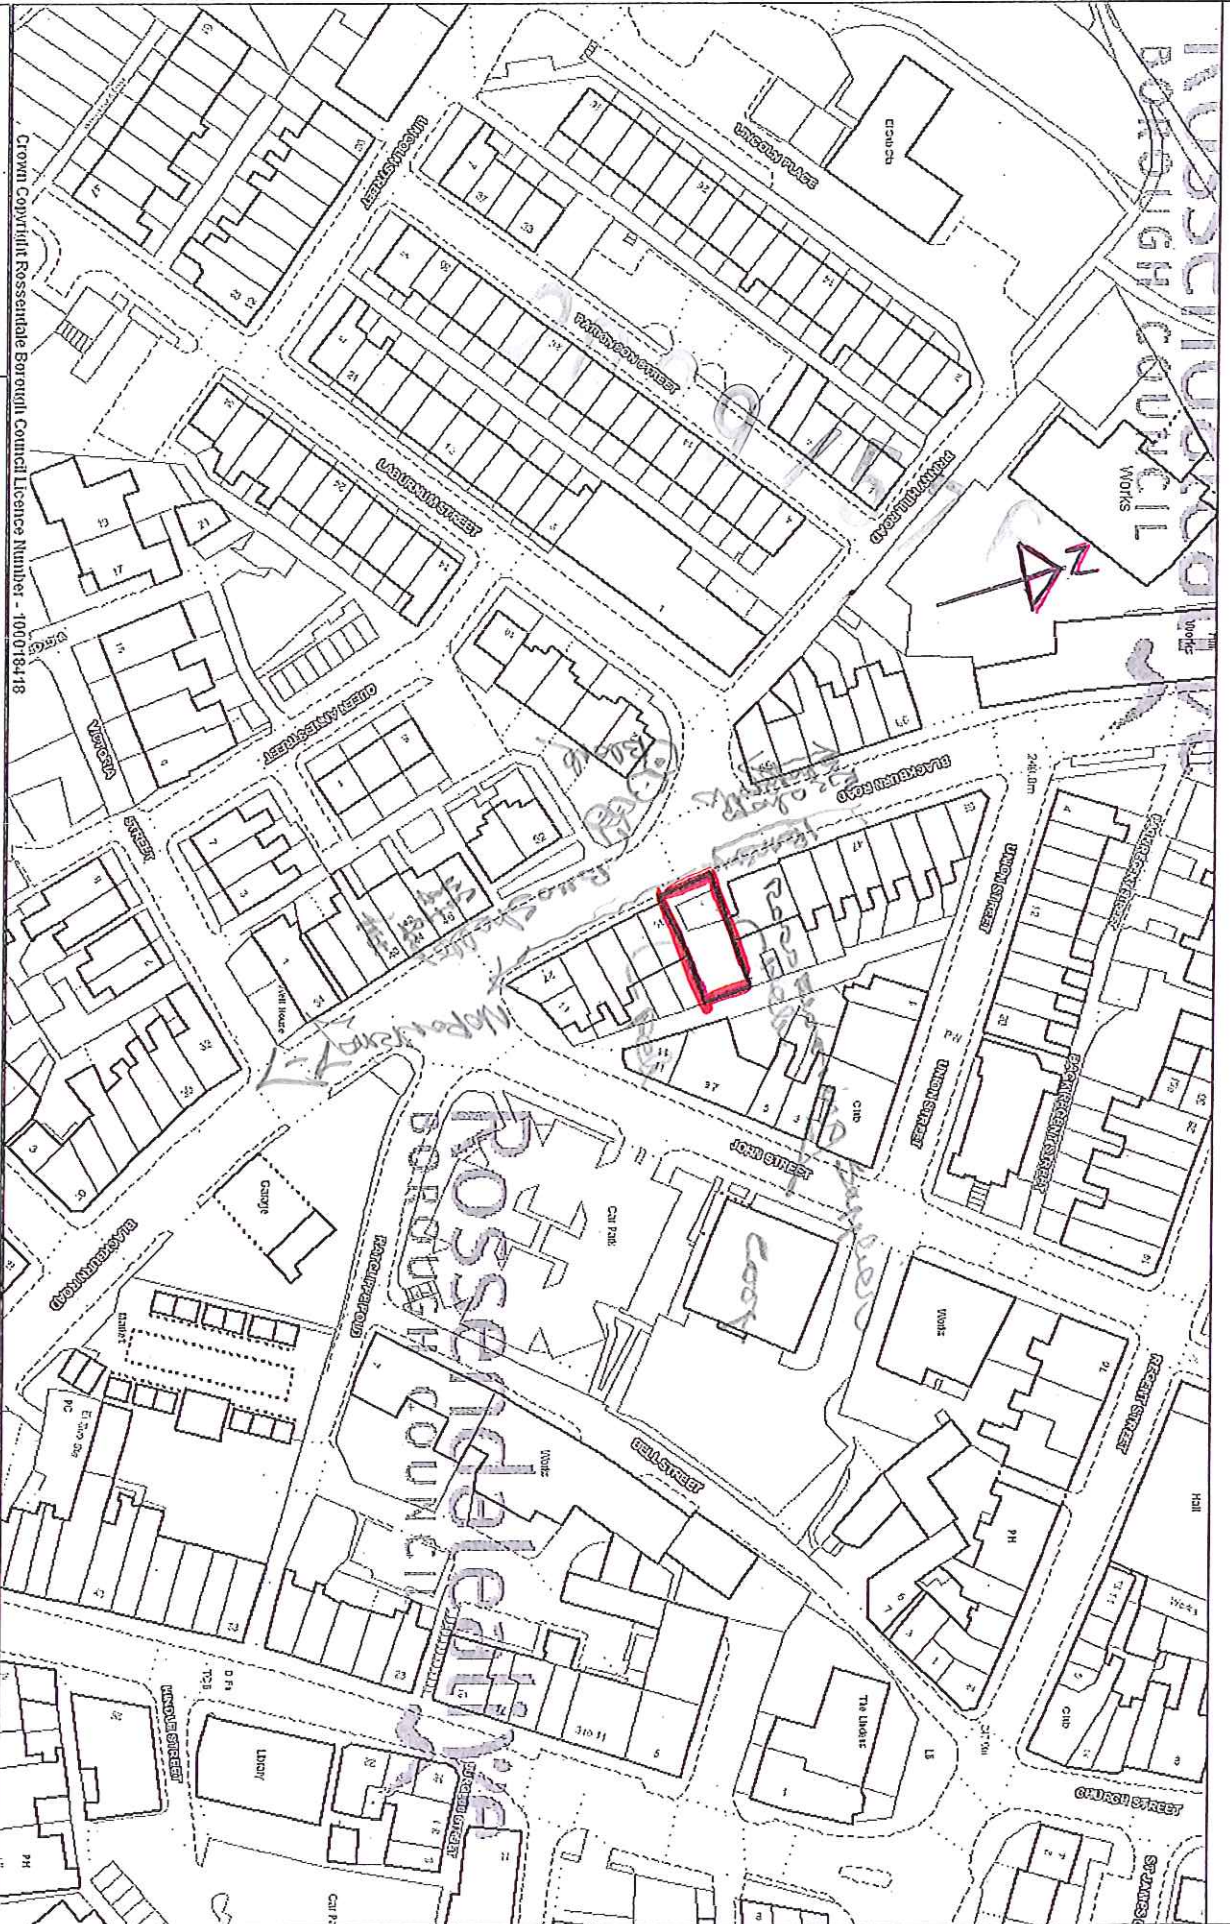

2009/576

Land adj 35 Blackburn Rd

Hasvingdon

7/11/2009 / 1/1/2009

Rosendalealife
BOROUGH COUNCIL

Crown Copyright Rosendale Borough Council Licence Number - 100018418

This base map data used in Online Mapping is reproduced from Ordnance Survey map products with the permission of the Controller of Her Majesty's Stationery Office © Crown copyright. Unauthorised reproduction infringes Crown copyright and may lead to prosecution or civil proceedings.
Rosendale Borough Council Licence Number - 100018418

Scale 1:11250

Centre = 378485 E 423353 N

Date 17/8/2009

20.5 x 9 =
DA = 184 . 5 m²
= 0.046 Acre