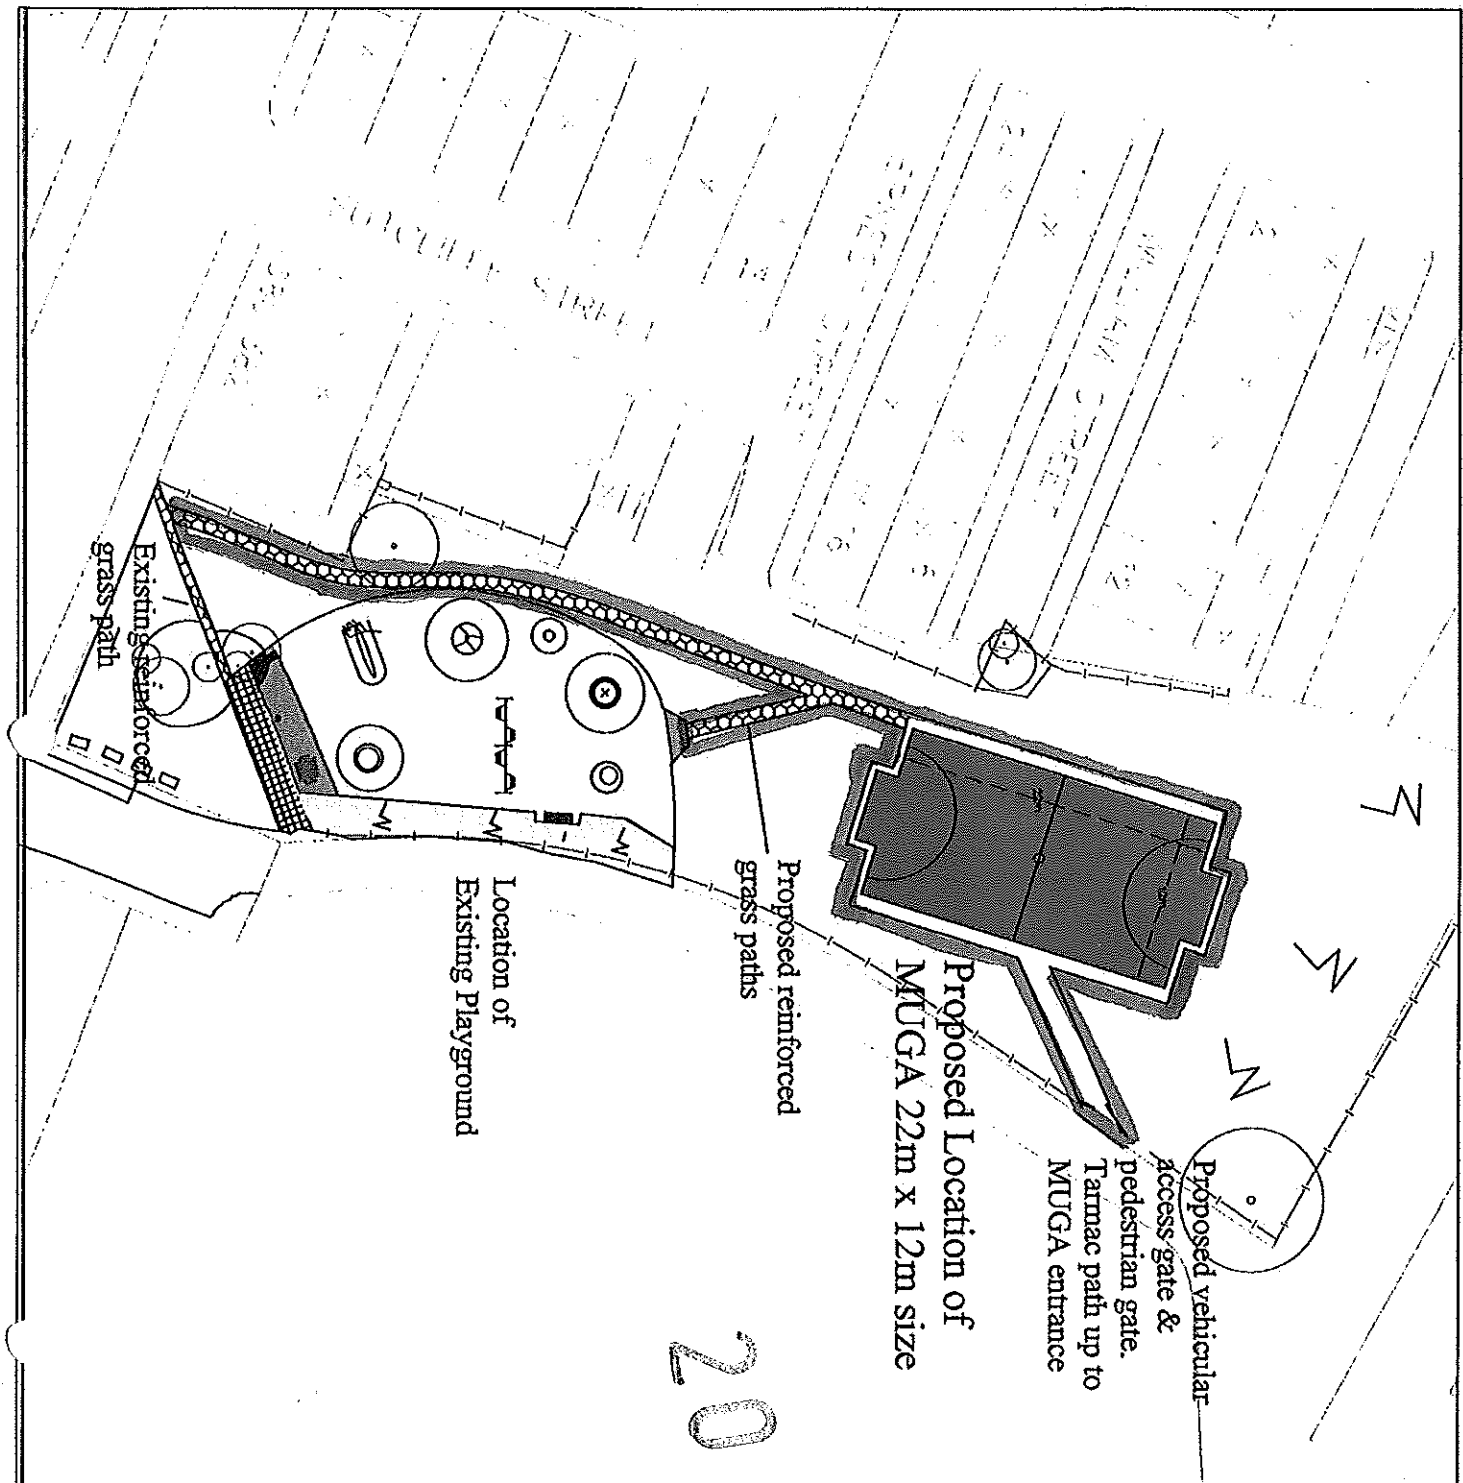

2011/108

23 FEB 2010

20101108

23 FEB 2010

Rosendaleactive
 BOROUGH COUNCIL
 Rosendale Borough Council
 Henrietta Street
 Backup
 OL13 0AR
 Tel. 01705 252501

Map Scale
 1:500 @ A4

Site Name
Britannia MUGA
 Rochdale Road

Surveyed Britannia
 Drawn DR
 Date Feb 2010

Drawing No **DWG/2046a**