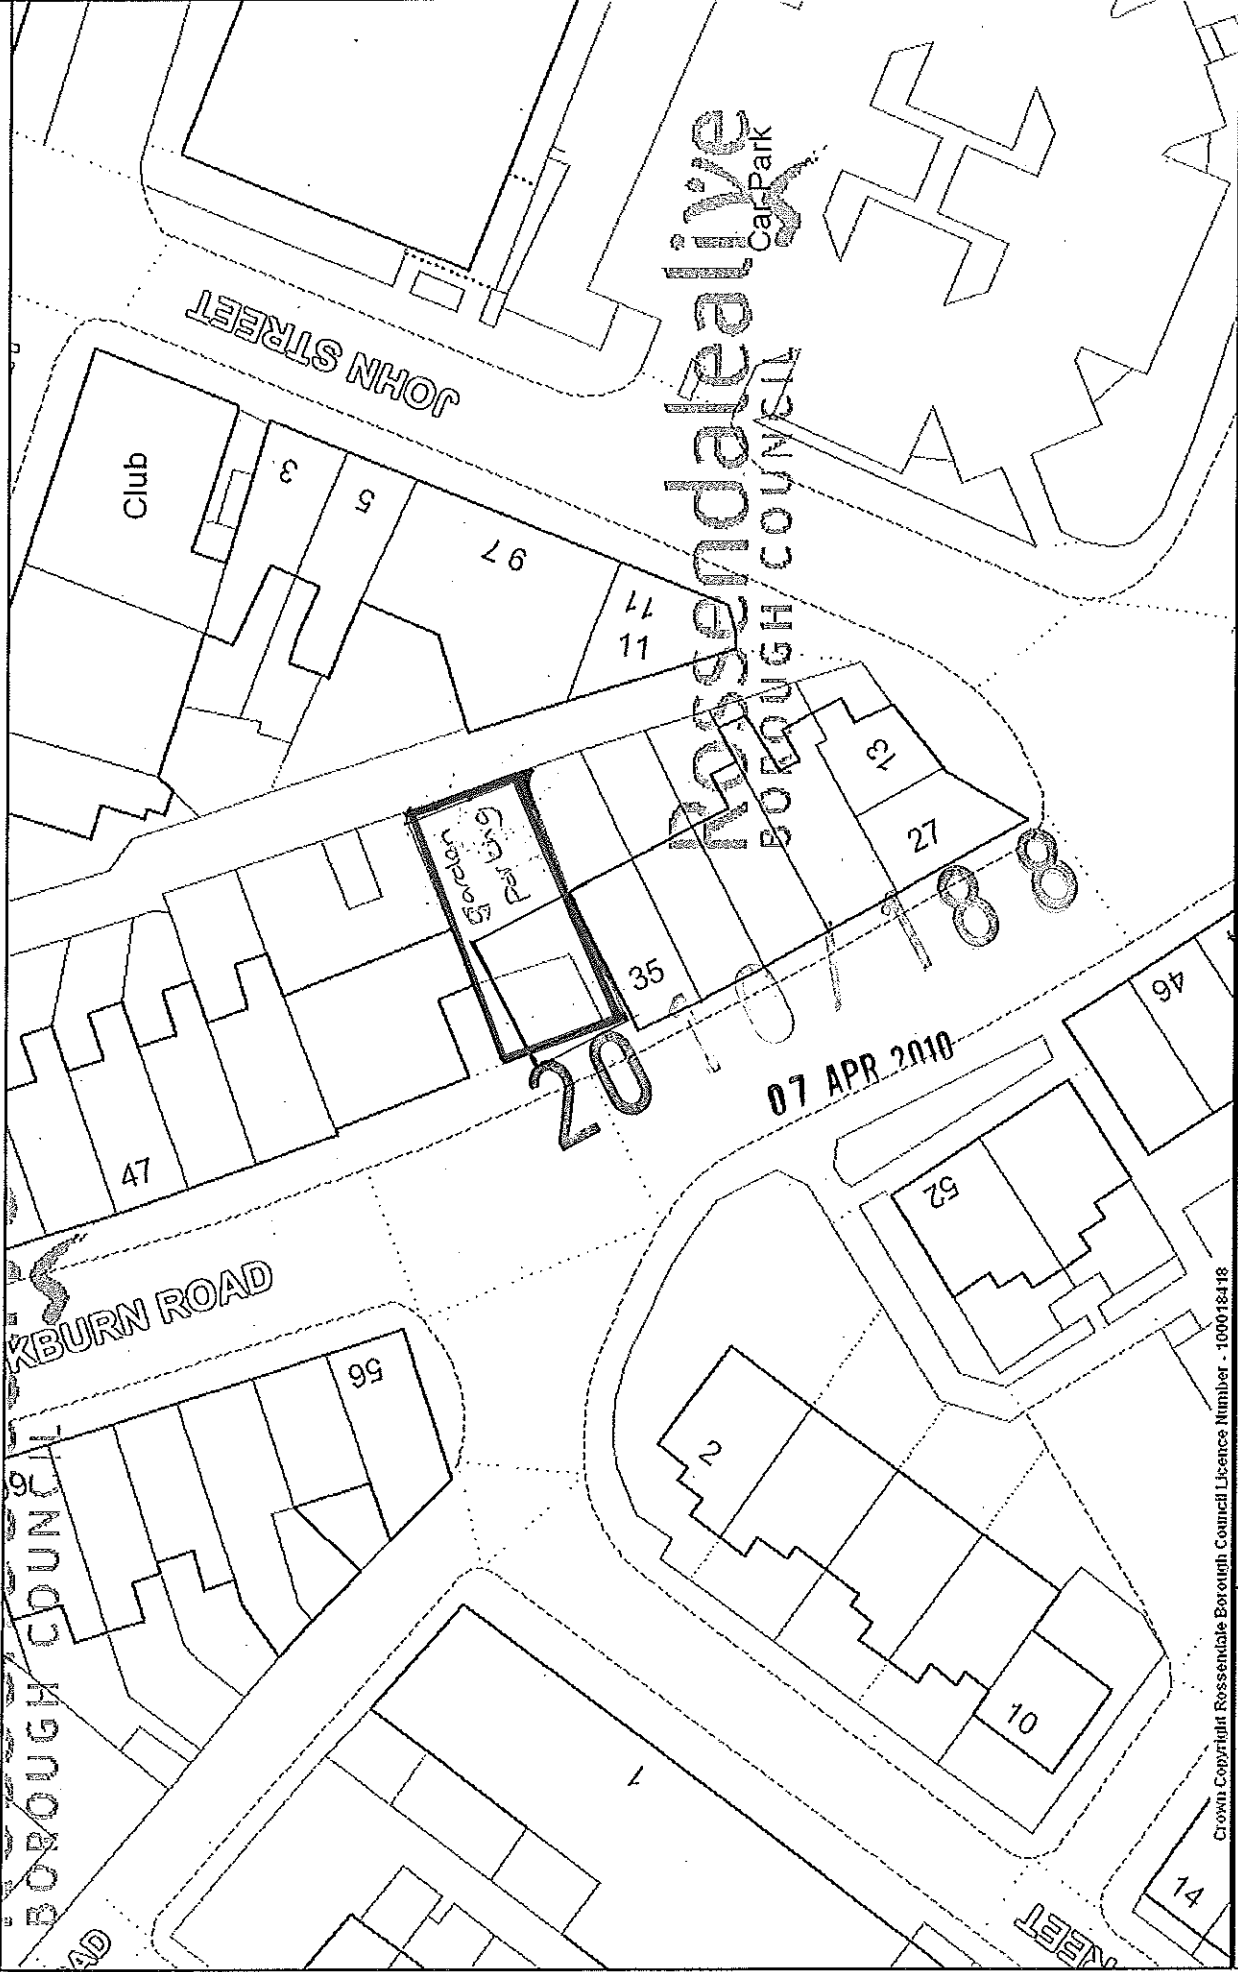

10.7 APR 2010

2010/188

Handwritten note: *Handwritten note: 100 ft. in diameter*

2010/188

07 APR 2010

Handwritten notes:
~~2/10/10~~
 note: front
 site: front
 SS: 10/10/10
 10/10/10

07 APR 2010

2010-7-10 8

front e
side
St. Charles
St. Charles
St. Charles
St. Charles

07 APR 2010

2010/188

*Blackburn
near Bradford Road.*

W

LAND ADJ. 35 BLACK BURN ROAD.

07 APR 2010

2010/188

2010/188

Land adj 41 Blackburn Rd, Haslingden

Crown Copyright Rossendale Borough Council Licence Number - 100018418

The base map data used in Online Mapping is reproduced from Ordnance Survey map products with the permission of the Controller of Her Majesty's Stationery Office © Crown copyright. Unauthorised reproduction infringes Crown copyright and may lead to prosecution or civil proceedings.

Land adj. 35 Blackburn Road Haslingden

BOROUGH COUNCIL

Date 1/4/2010

D Arnold

Scale 1/1250

Centre = 378512 E 423386 N

The base map data used in Online Mapping is reproduced from Ordnance Survey map products with the permission of the Controller of Her Majesty's Stationery Office © Crown copyright. Unauthorised reproduction infringes Crown copyright and may lead to prosecution or civil proceedings.