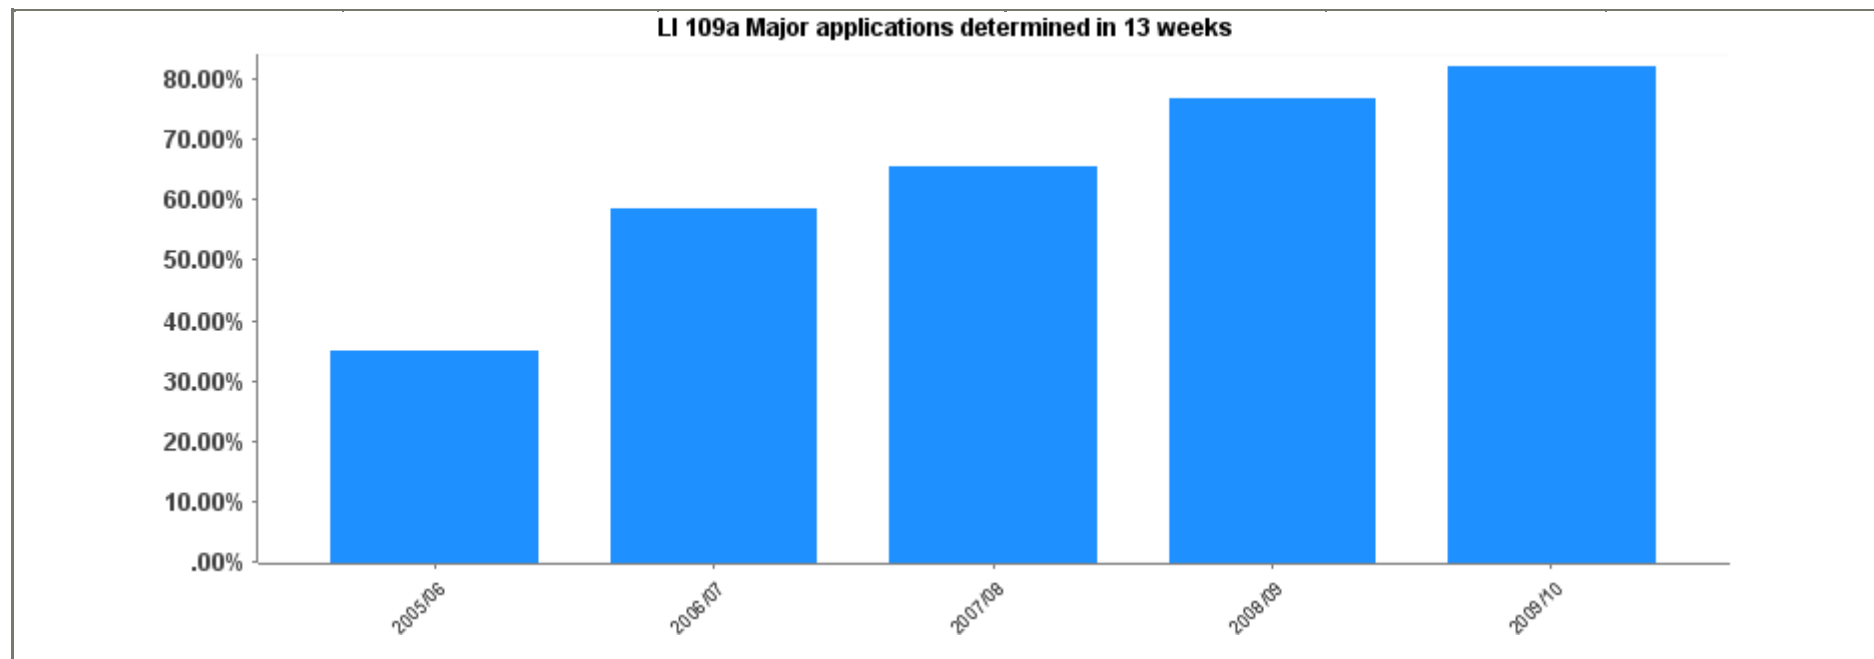

Charts to Show Improving and High Performing Indicators Over 5 Years

The chart below demonstrates how Rossendale Borough Council continues to deliver quality services to our customers by maintaining 100% of abandoned vehicles are investigated within 24 hours:-

LI 218a Abandoned vehicles - % investigated within 24 hrs

The chart below demonstrates long term improvement in the number of major planning applications determined in 13 weeks:-

LI 109a Major applications determined in 13 weeks