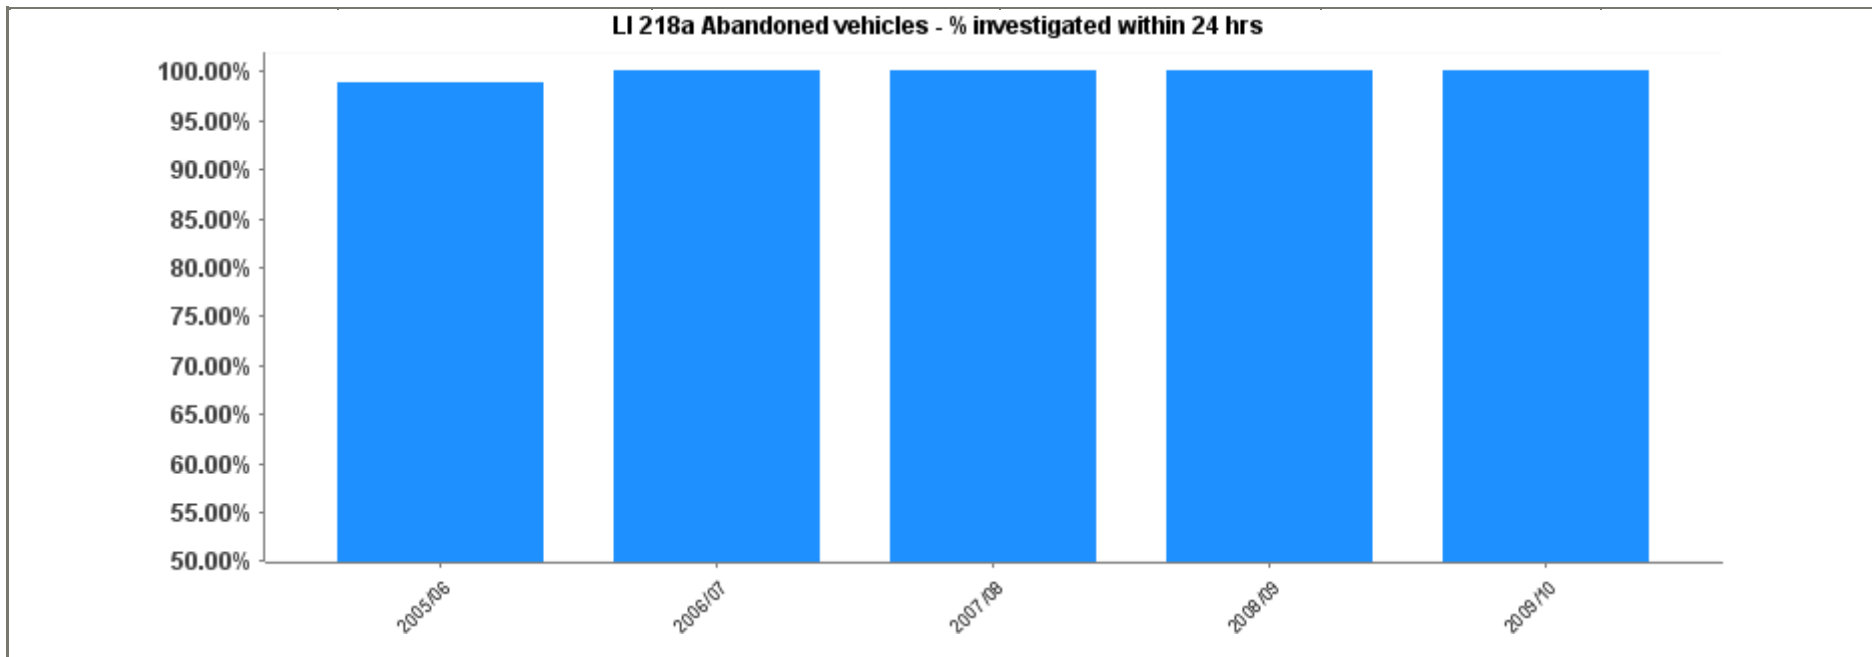

Charts to Show Improving and High Performing Indicators Over 5 Years

The chart below demonstrates how Rossendale Borough Council continues to deliver quality services to our customers by maintaining 100% of abandoned vehicles are investigated within 24 hours:-

LI 218a Abandoned vehicles - % investigated within 24 hrs

The chart below demonstrates long term improvement in the number of major planning applications determined in 13 weeks:-

LI 109a Major applications determined in 13 weeks