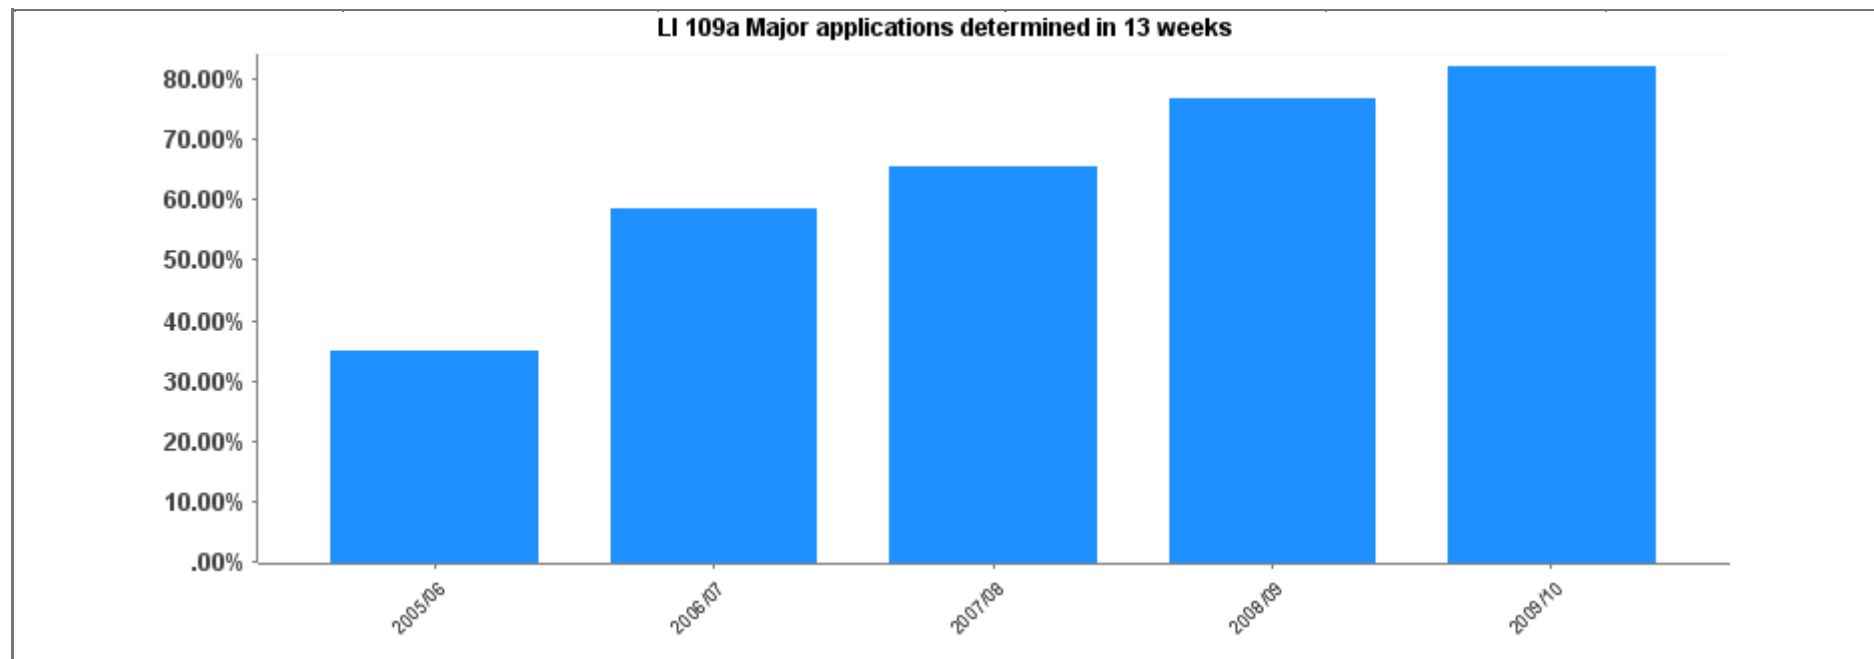

### Charts to Show Improving and High Performing Indicators Over 5 Years

The chart below demonstrates how Rossendale Borough Council continues to deliver quality services to our customers by maintaining 100% of abandoned vehicles are investigated within 24 hours:-

**LI 218a Abandoned vehicles - % investigated within 24 hrs**

The chart below demonstrates long term improvement in the number of major planning applications determined in 13 weeks:-

**LI 109a Major applications determined in 13 weeks**

The chart below demonstrates long term improvement in the percentage of household waste composted:-

**LI 82bi (CP3.2.2) % of Household Waste Composted**