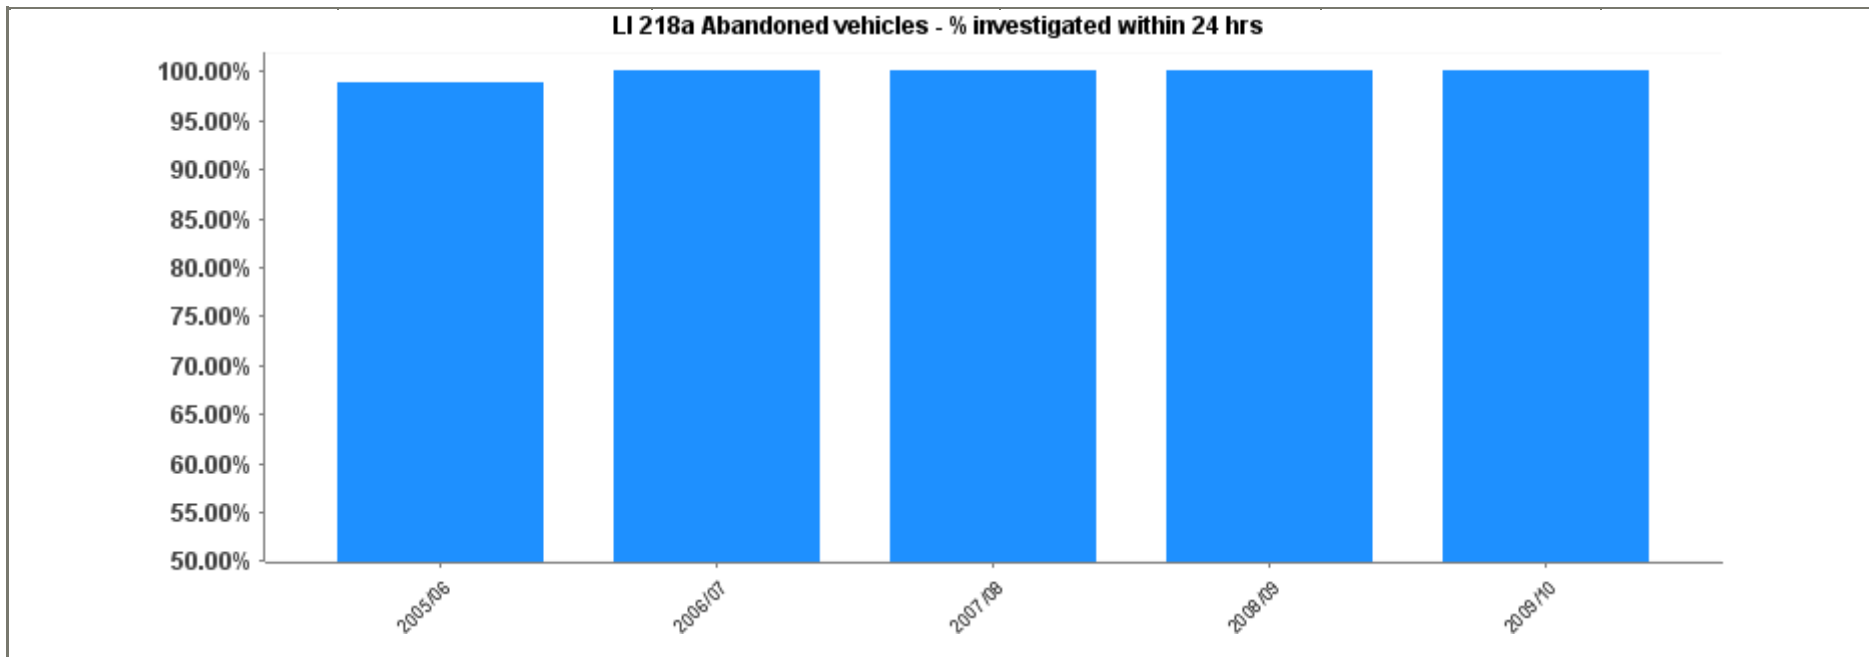

### Charts to Show Improving and High Performing Indicators Over 5 Years

The chart below demonstrates how Rossendale Borough Council continues to deliver quality services to our customers by maintaining 100% of abandoned vehicles are investigated within 24 hours:-

**LI 218a Abandoned vehicles - % investigated within 24 hrs**

The chart below demonstrates long term improvement in the number of major planning applications determined in 13 weeks:-

**LI 109a Major applications determined in 13 weeks**