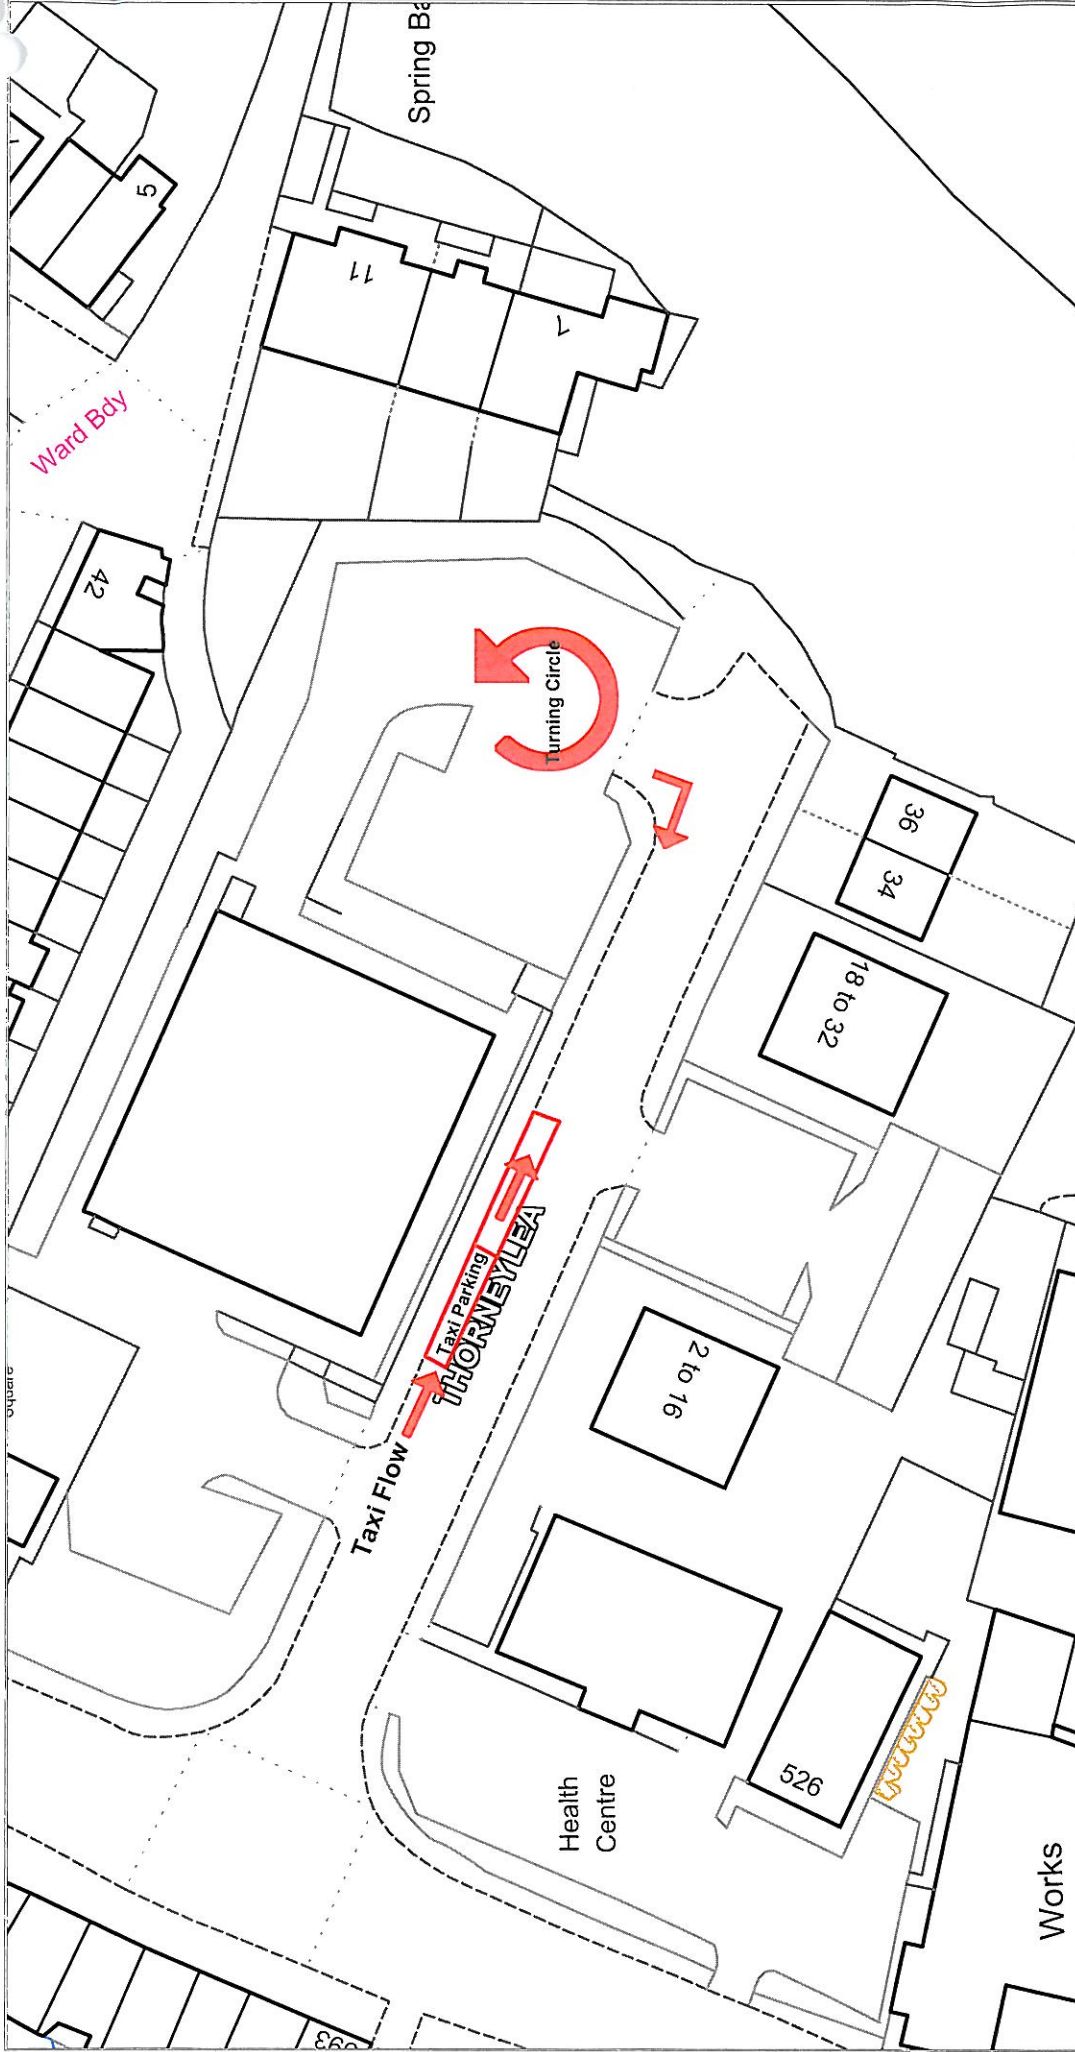

# Thorneylea Taxi Stand Whitworth

*Deputy Mayor*

Gwen Marlow

Scale: 1:1250 (A4)

Forward Planning

Date: 2 December 2010

Rossendale Borough Council

Crown Copyright 100018418

This map is reproduced from Ordnance Survey material with the permission of Ordnance Survey on behalf of the Controller of Her Majesty's Stationery Office (c) Crown Copyright