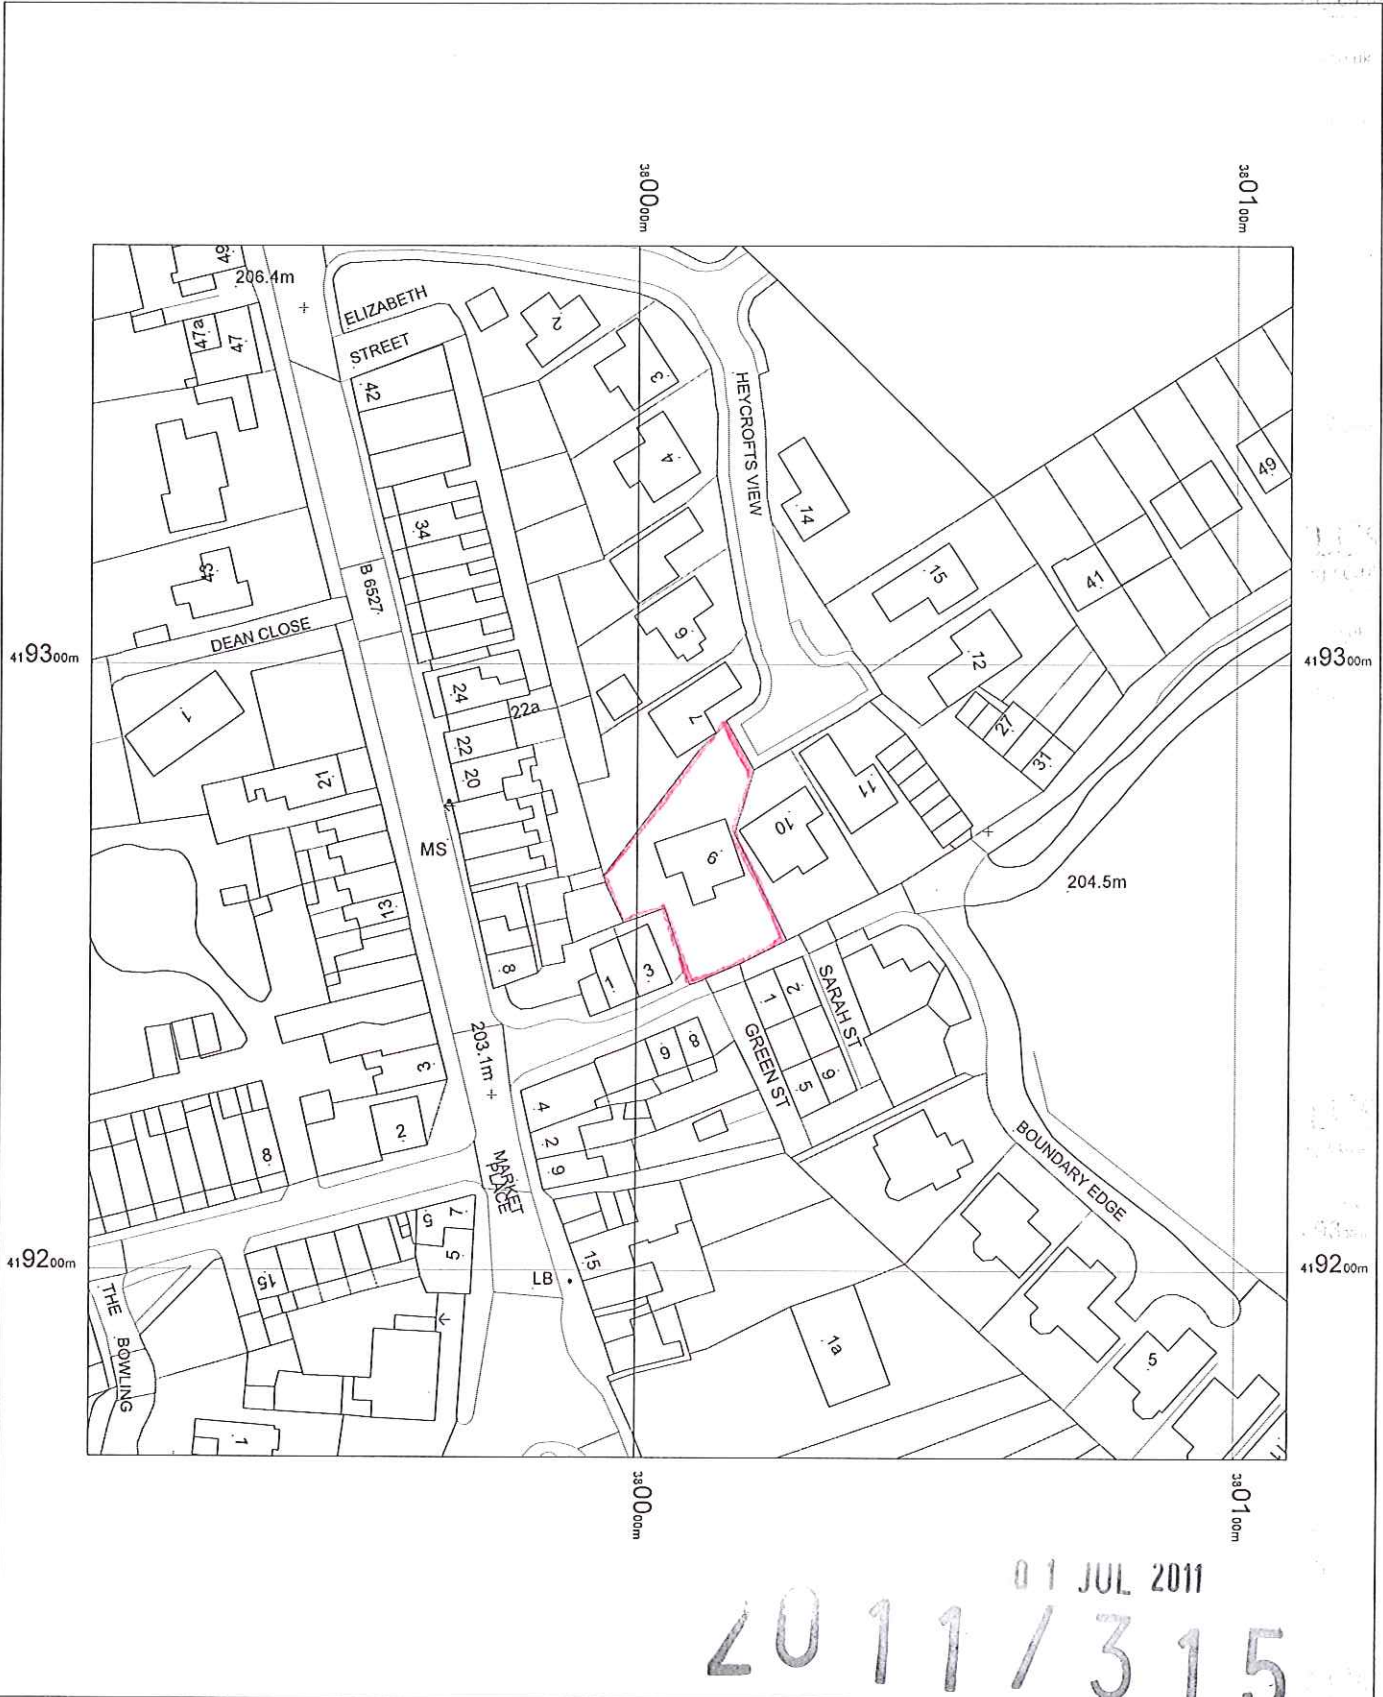

ALL'S

01 JUL 2011
 2011/315

9 HEYCROFTS VIEW
 EDENFIELD
 BLO OHG

OS Mastermap
 17 June 2011, ID: BW1-00078212
 maps.blackwell.co.uk

1:1250 scale print at A4, Centre: 380009 E, 419269 N

©Crown Copyright. Licence no. 100041040

BLACKWELL'S
 www.blackwellmapping.co.uk

TEL: 0151 709 6512
 maps.liverpool@blackwell.co.uk

000m

Block plan scale 1:500

2011/315
01 JUL 2011

2011/315