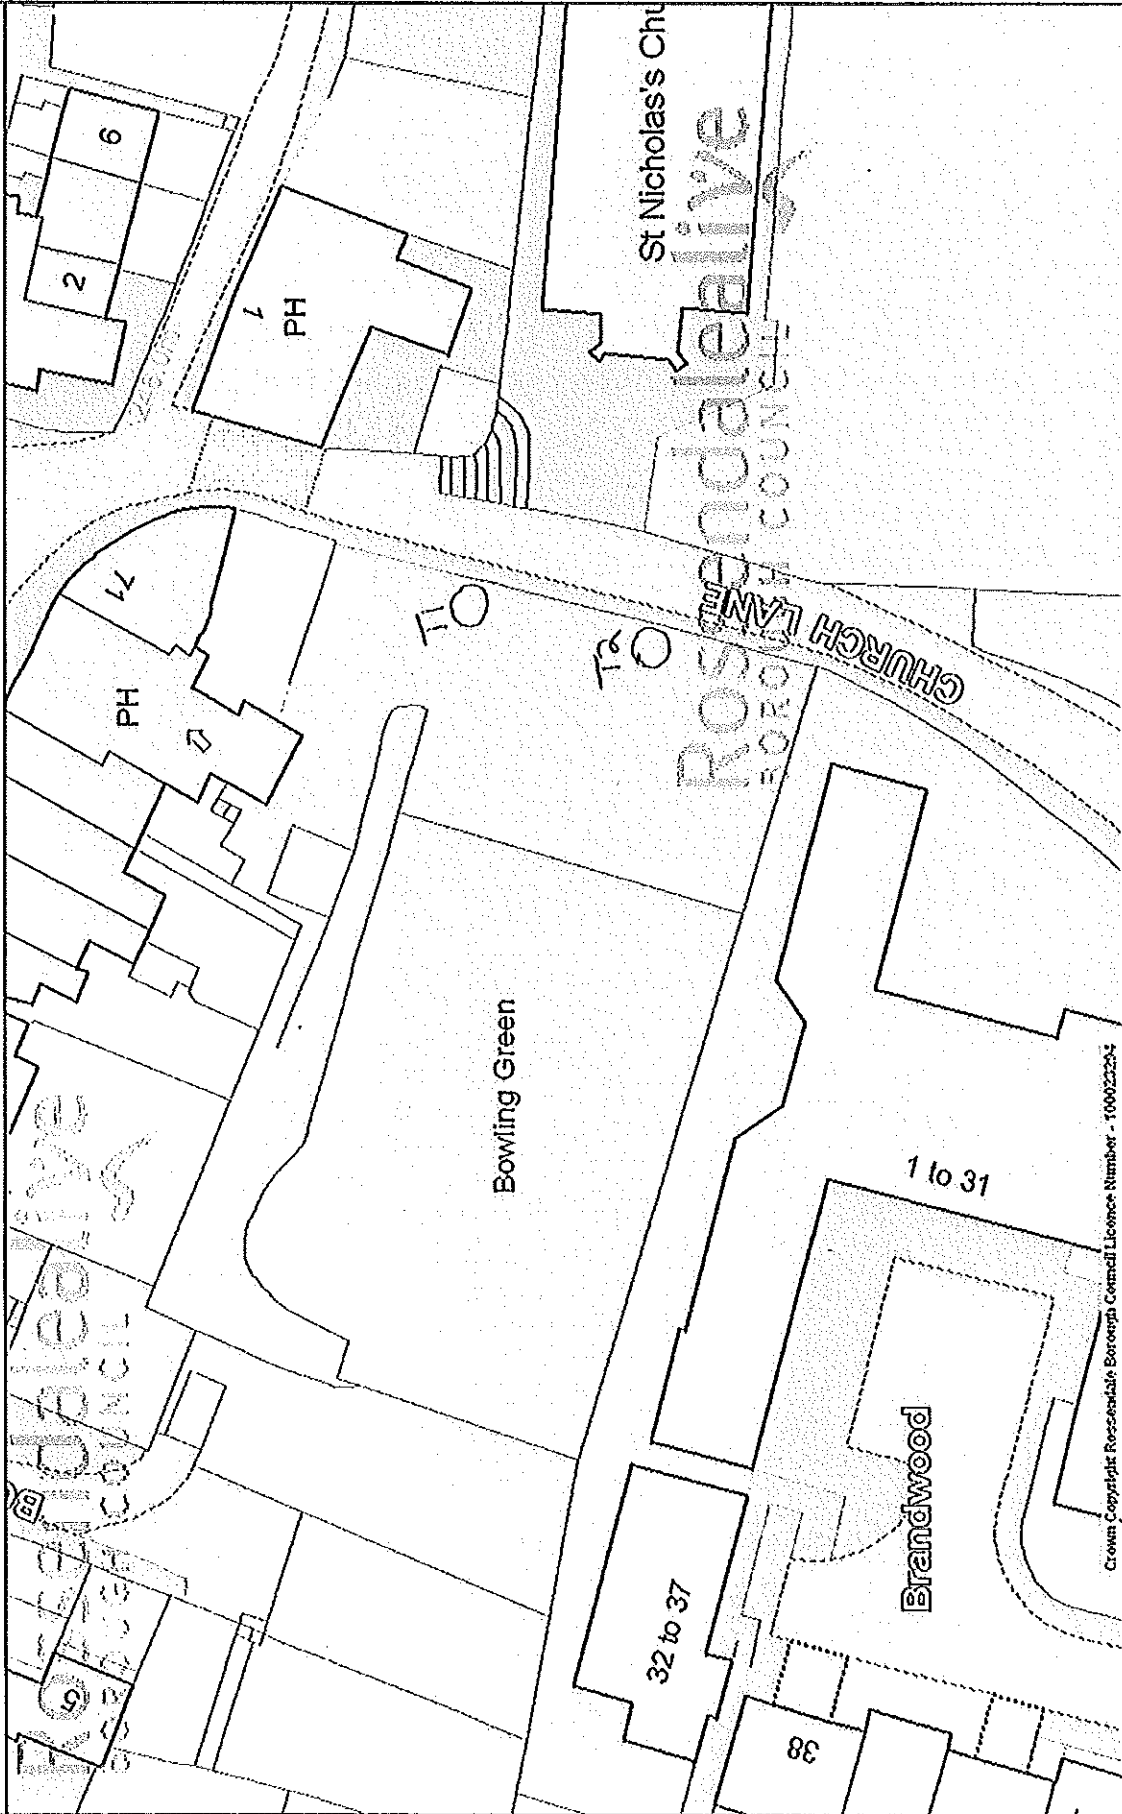

Rossendale Borough Council Tree Preservation Order No.2 Land to the Rear of The Boars Head PH, Newchurch

Date: 12/5/2011

Scale: 1/500

Rossendale
BOROUGH COUNCIL

Centre = 363364 E 422345 N

Rossendale Borough Council License Number - 100022294

Crown Copyright: Rossendale Borough Council License Number - 100022294