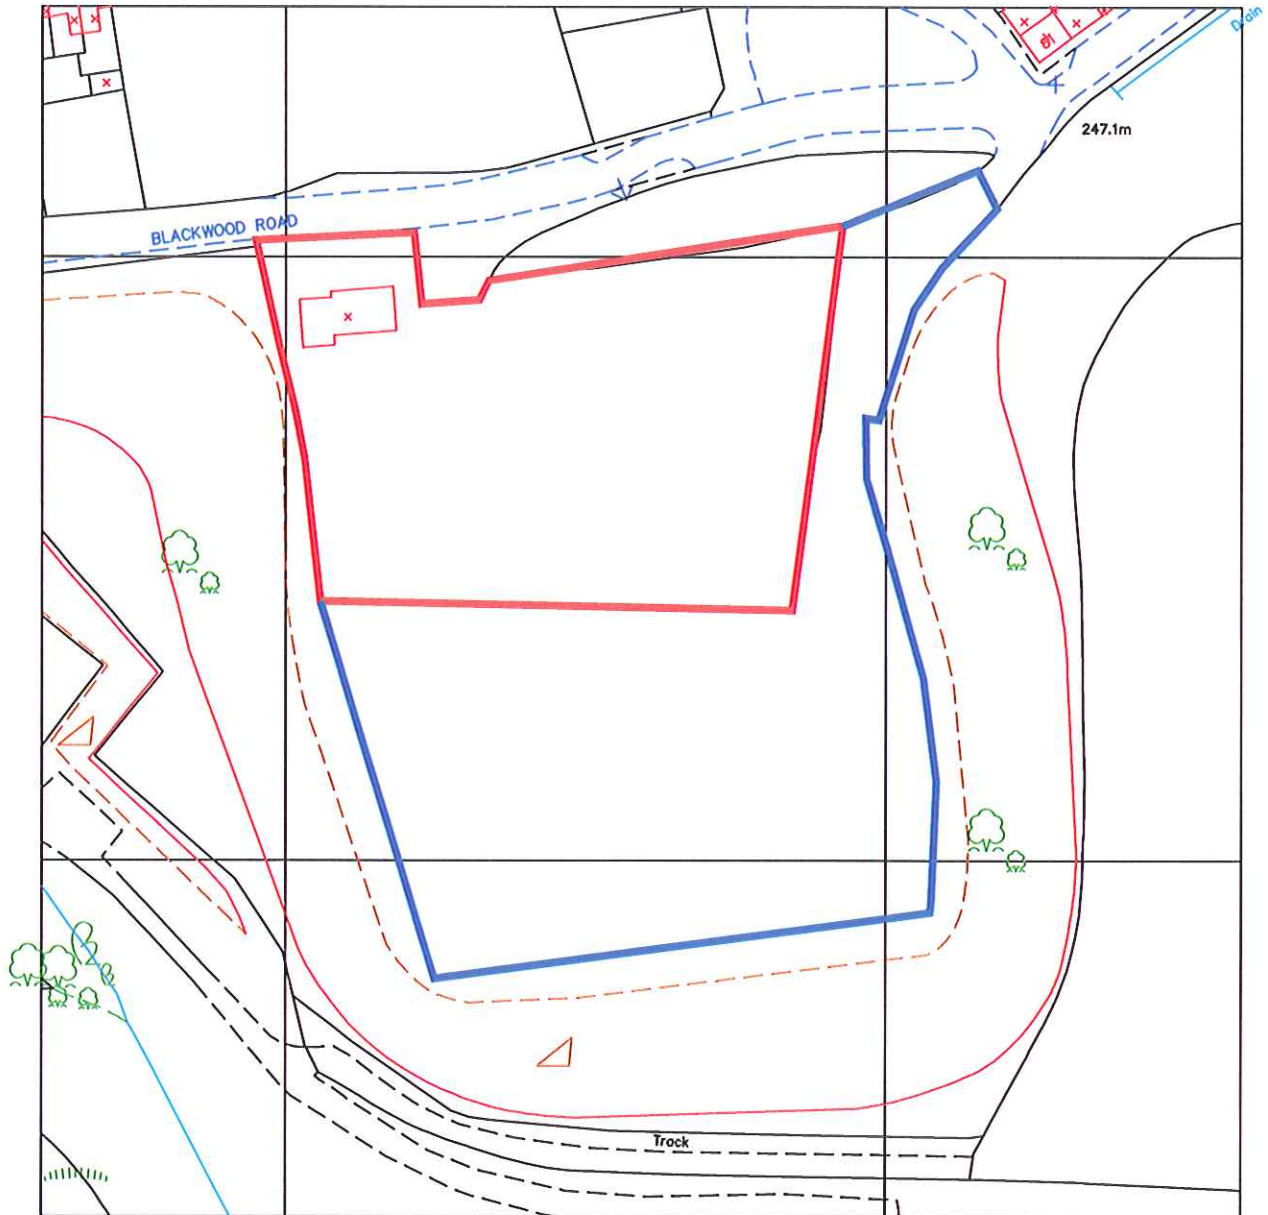

Land off Blacwood Road, Stacksteads
Scale 1:1250@A4

Ordanance Survey Plan

20 0 20 40 60 80 100

2011 / 548 Metres

07 NOV 2011