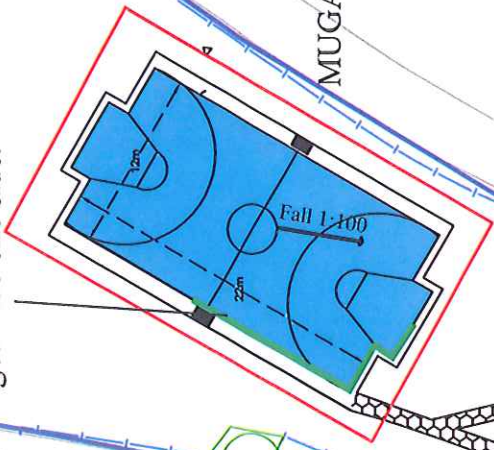

2011/557

14 NOV 2011

Rossendalealive
BOROUGH COUNCIL

Rossendale Borough Council
Henrietta Street
Bacup
OL13 0AR
Tel. 01706 252501

Map Scale

1:1250 @ A3

Site Name

Britannia MUGA extension
Rochdale Road

Surveyed **Britannia** Drawn **DR** Date **Nov 2011**

Drawing No. **DWG/2046c**

Proposed 1.8m extension to MUGA over half way line one side and to half goal line one side.

MUGA

Location of Existing Playground

2011/557

14 NOV 2011

Existing reinforced grass path

Rossendalealive
BOROUGH COUNCIL

Rossendale Borough Council
Henrietta Street
Bacup
OL13 0AR
Tel. 01706 252501

Map Scale

1:500 @ A4

Site Name

Britannia MUGA extension
Rochdale Road

Surveyed Britannia Drawn DR Date Nov 11

Drawing No. DWG/2046c