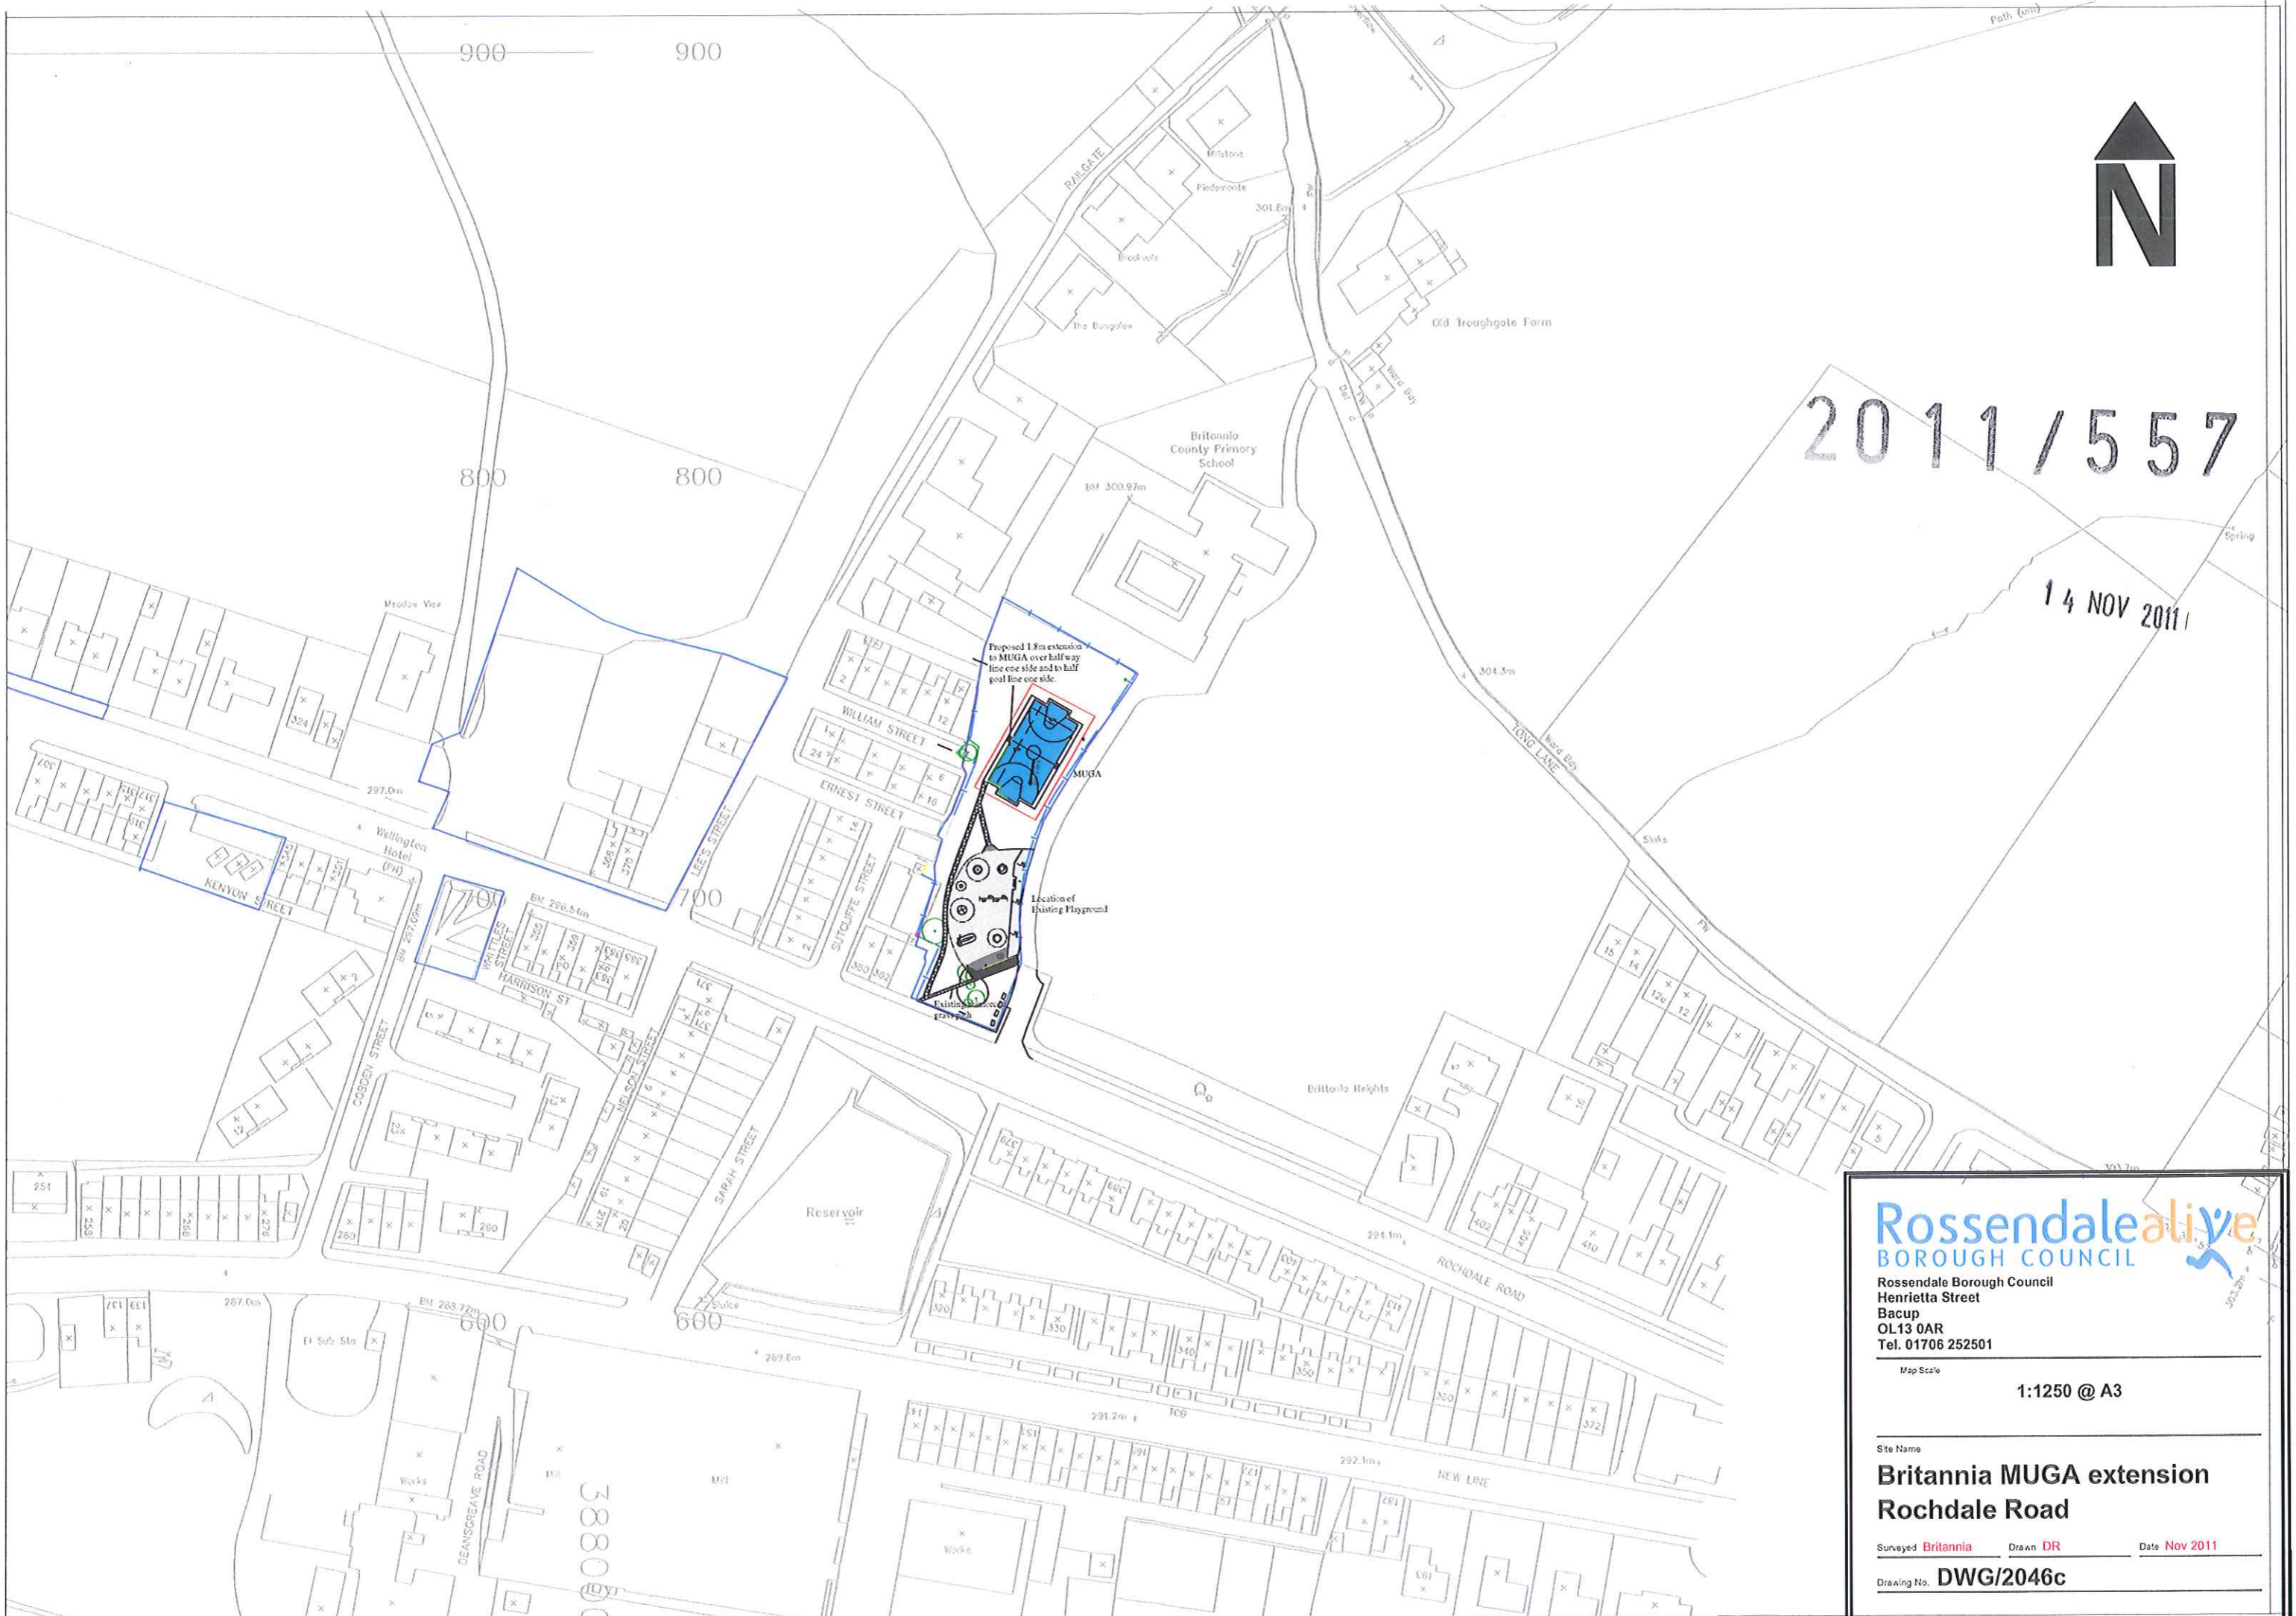

2011/557

14 NOV 2011

Rossendalealive
BOROUGH COUNCIL

Rossendale Borough Council
Henrietta Street
Bacup
OL13 0AR
Tel. 01706 252501

Map Scale

1:1250 @ A3

Site Name

Britannia MUGA extension
Rochdale Road

Surveyed **Britannia** Drawn **DR** Date **Nov 2011**

Drawing No. **DWG/2046c**

Proposed 1.8m extension to MUGA over half way line one side and to half goal line one side.

MUGA

Location of Existing Playground

2011/557

14 NOV 2011

Existing reinforced grass path

Rossendalealive
BOROUGH COUNCIL

Rossendale Borough Council
Henrietta Street
Bacup
OL13 0AR
Tel. 01706 252501

Map Scale

1:500 @ A4

Site Name

Britannia MUGA extension
Rochdale Road

Surveyed Britannia Drawn DR Date Nov 11

Drawing No. DWG/2046c