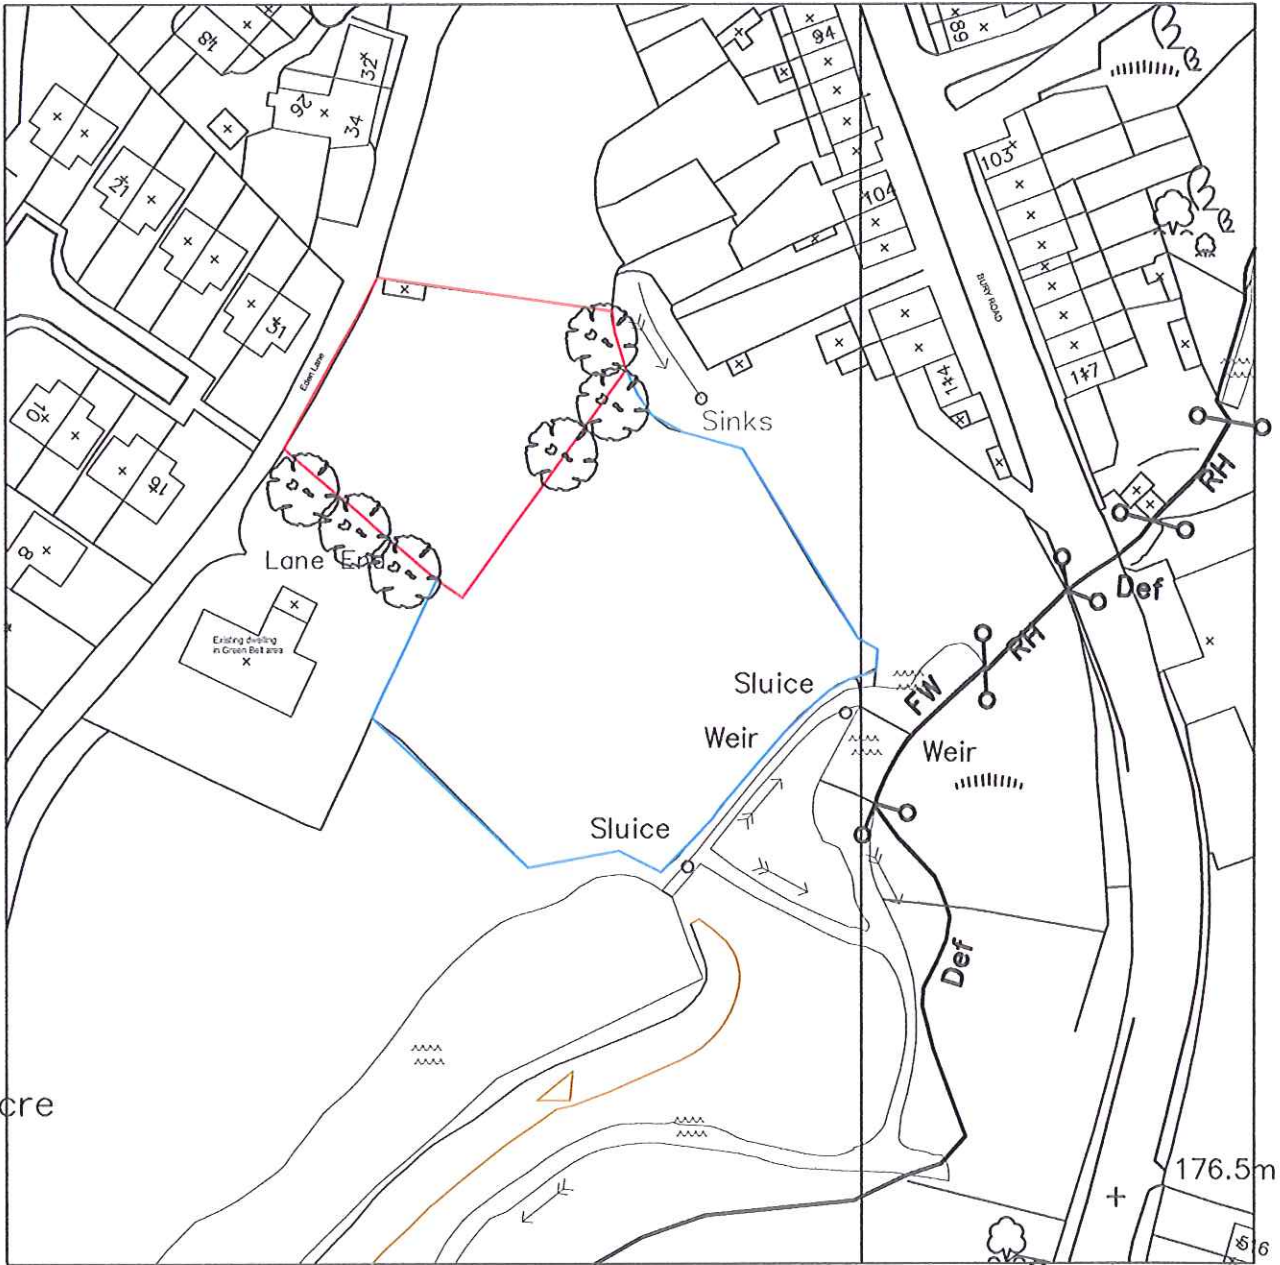

Land off Eden Lane, Edenfield
Scale 1:1250@A4

Ordnance Survey Plan

15 DEC 2011

2011/618

Metres