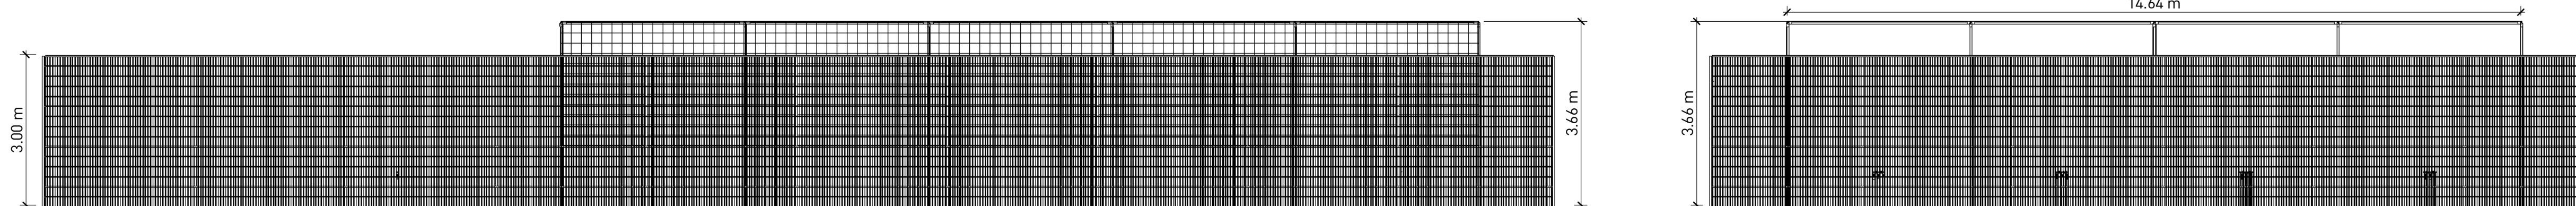

Maps @ Malcolm Hughes Ltd  
 Tel: 0161 926 0650

2012/266

Three Dimensional View

Plan View  
Scale 1:80

Side and Front Cage Elevations  
Scale 1:80

NOTES:-

**nottssport** Synthetic Surfacing

Technical Services  
Innovation House  
Magna Park  
Lutterworth  
Leicestershire  
LE17 4XH  
United Kingdom

Four Lane Practice Facility

Three Dimensional & Plan Views, Side & Front Cage Elevations

Date 02/05/2012

Drawn by MW

Revision

NS001

Scale As indicated