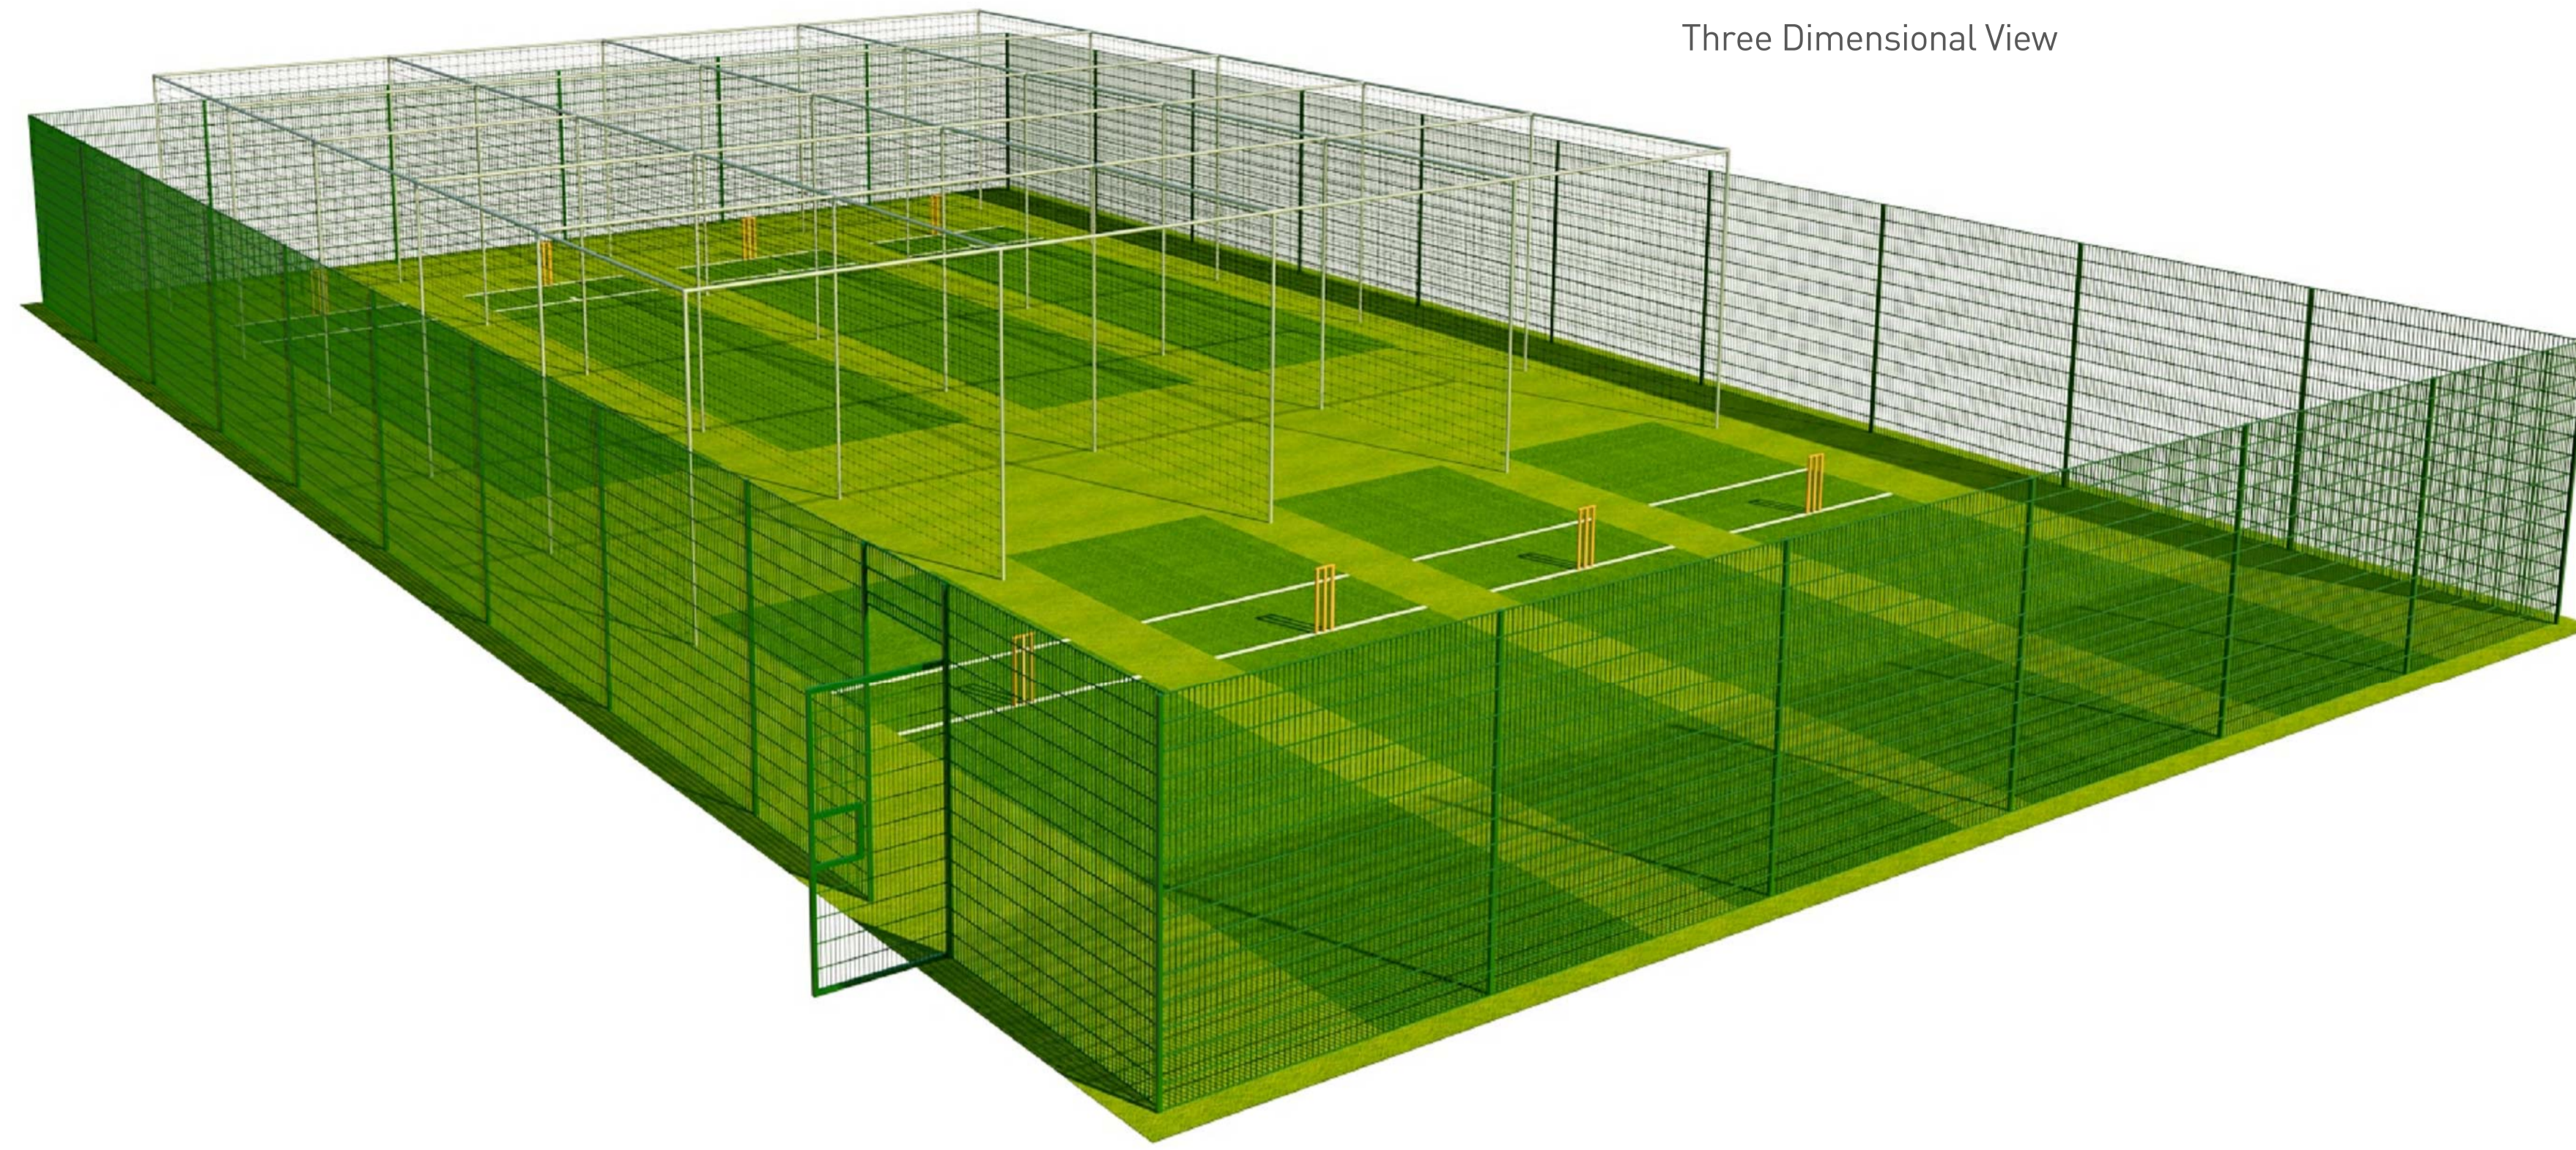

Maps @ Malcolm Hughes Ltd  
 Tel: 0161 926 0650

2012/266

Three Dimensional View

Plan View  
Scale 1:80

Side and Front Cage Elevations  
Scale 1:80

NOTES:-

**nottssport** Synthetic Surfacing

Technical Services  
Innovation House  
Magna Park  
Lutterworth  
Leicestershire  
LE17 4XH  
United Kingdom

Four Lane Practice Facility

Three Dimensional & Plan Views, Side & Front Cage Elevations

Date 02/05/2012

Drawn by MW

Revision

NS001

Scale As indicated