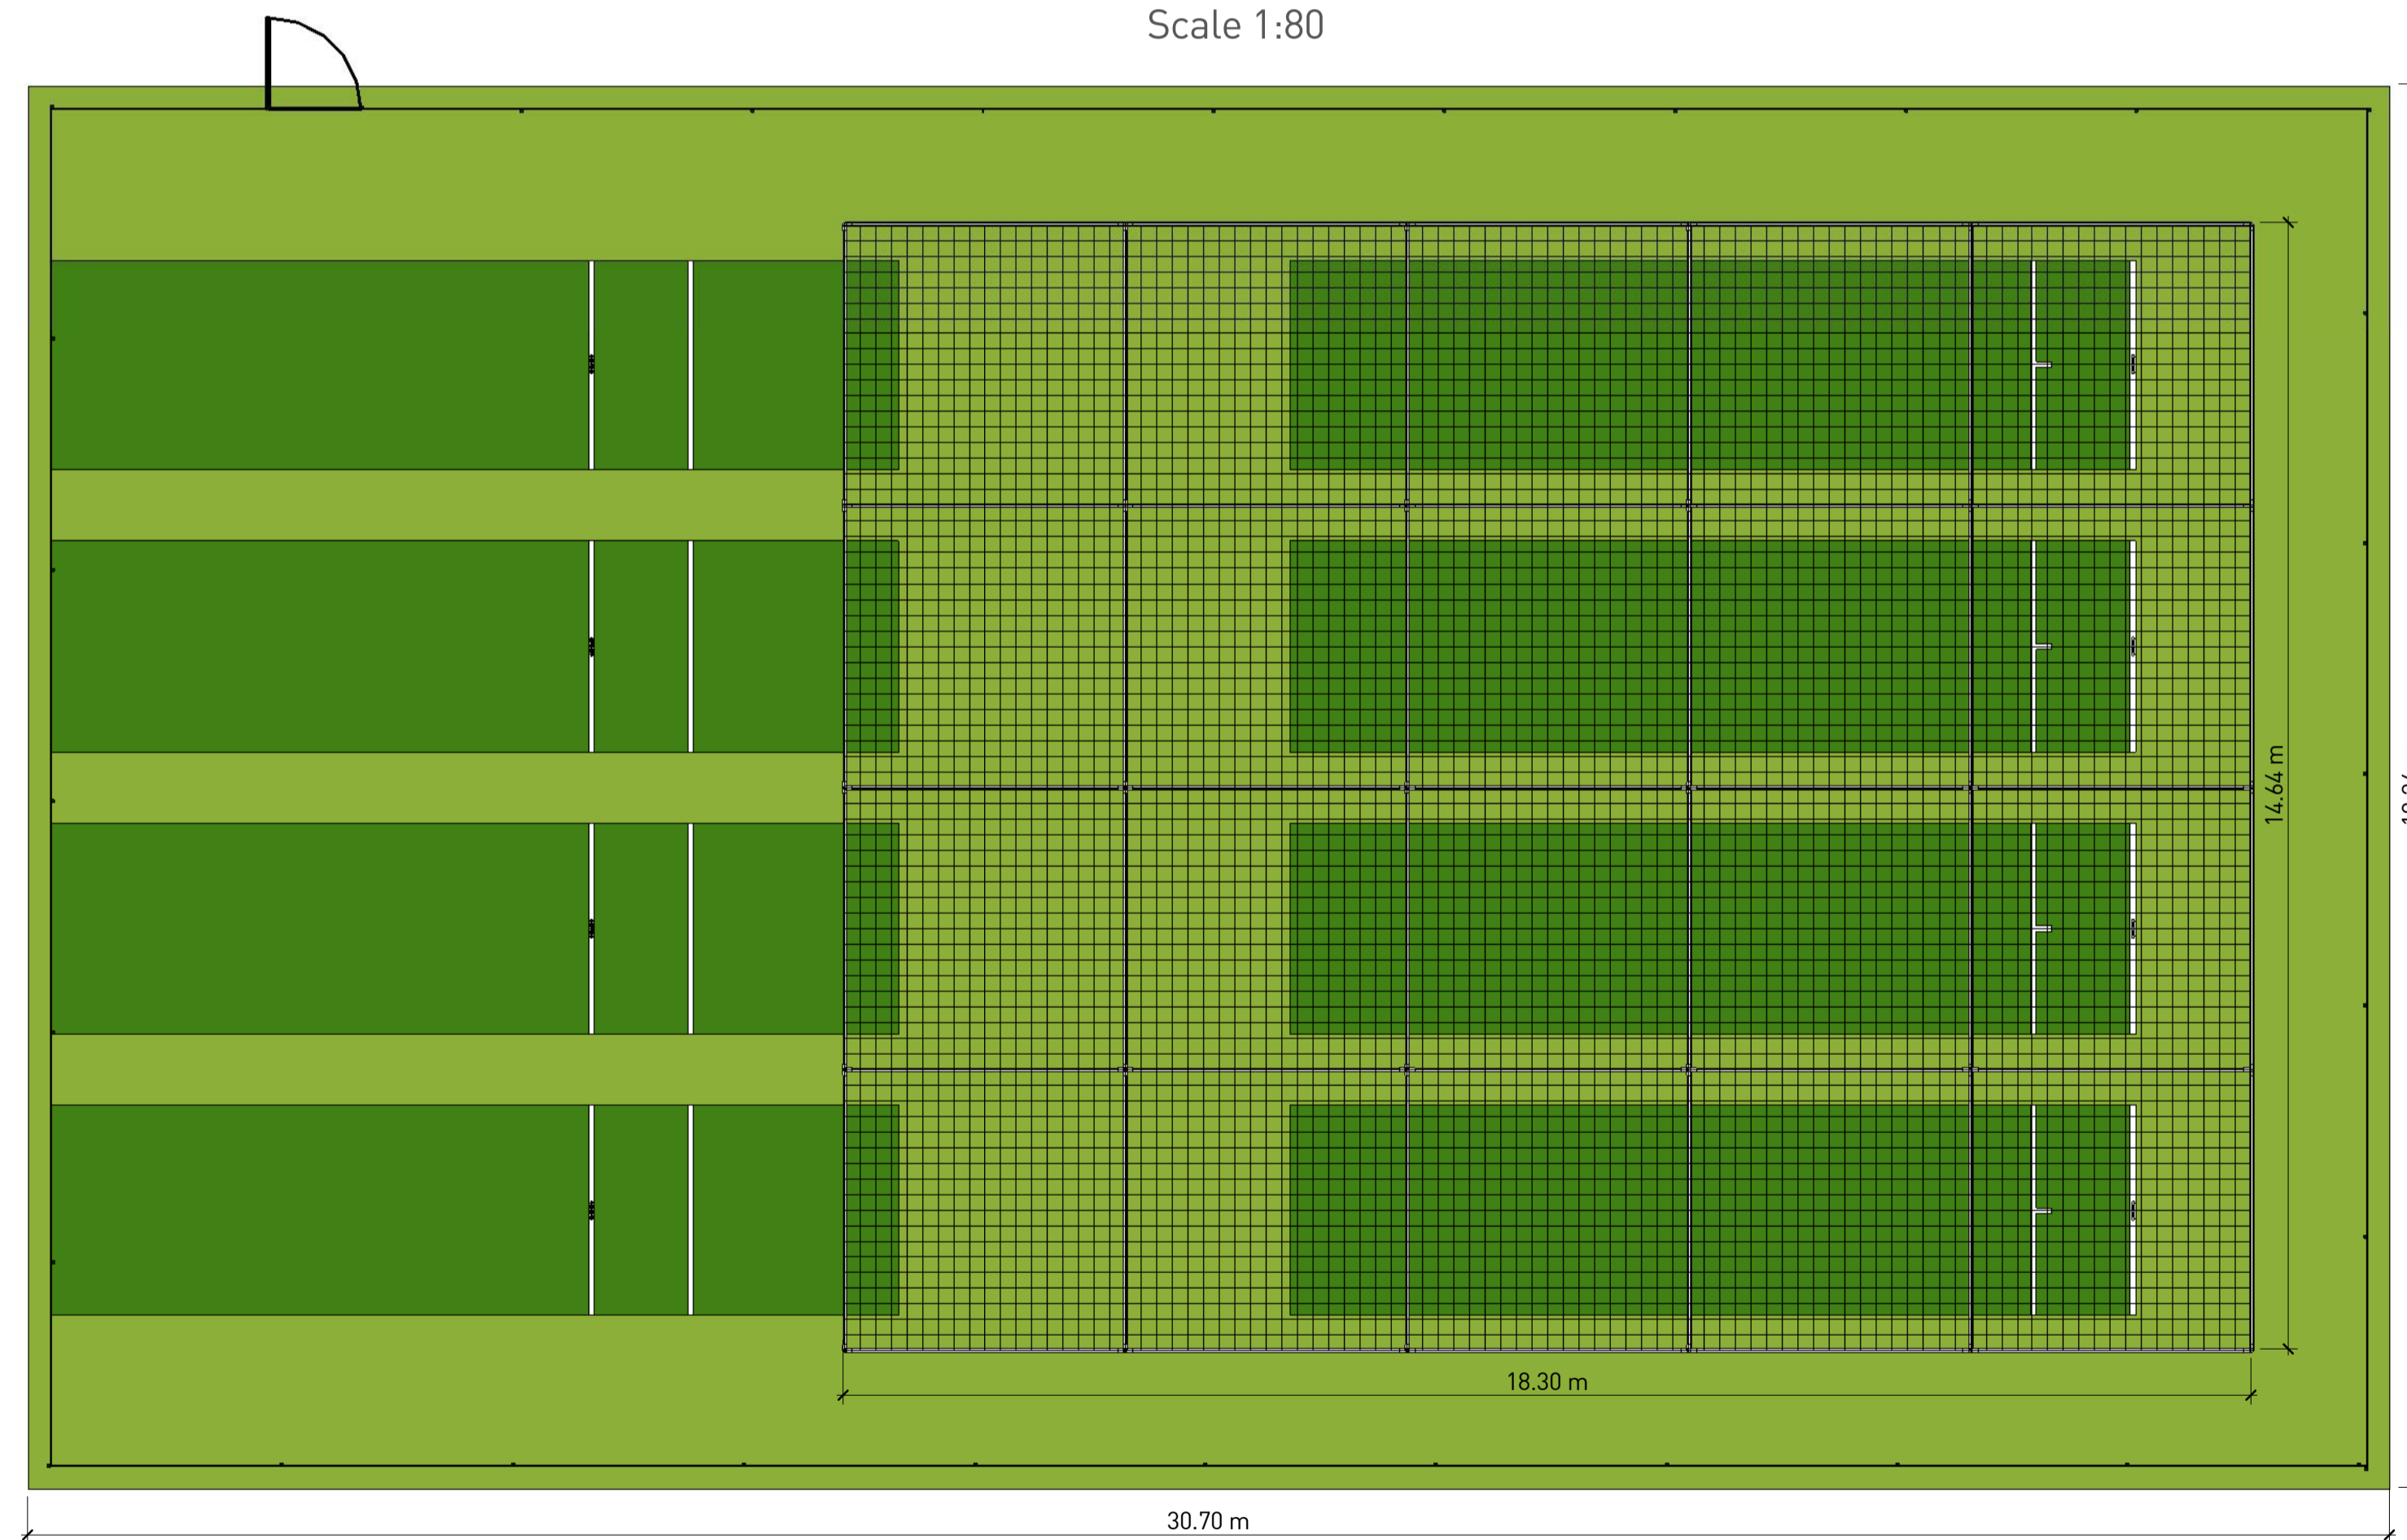

Maps @ Malcolm Hughes Ltd  
 Tel: 0161 926 0650

2012/266

Three Dimensional View

Plan View  
Scale 1:80

Side and Front Cage Elevations  
Scale 1:80

NOTES:-

**nottssport** Synthetic Surfacing

Technical Services  
Innovation House  
Magna Park  
Lutterworth  
Leicestershire  
LE17 4XH  
United Kingdom

Four Lane Practice Facility

Three Dimensional & Plan Views, Side & Front Cage Elevations

Date 02/05/2012

Drawn by MW

Revision

NS001

Scale As indicated