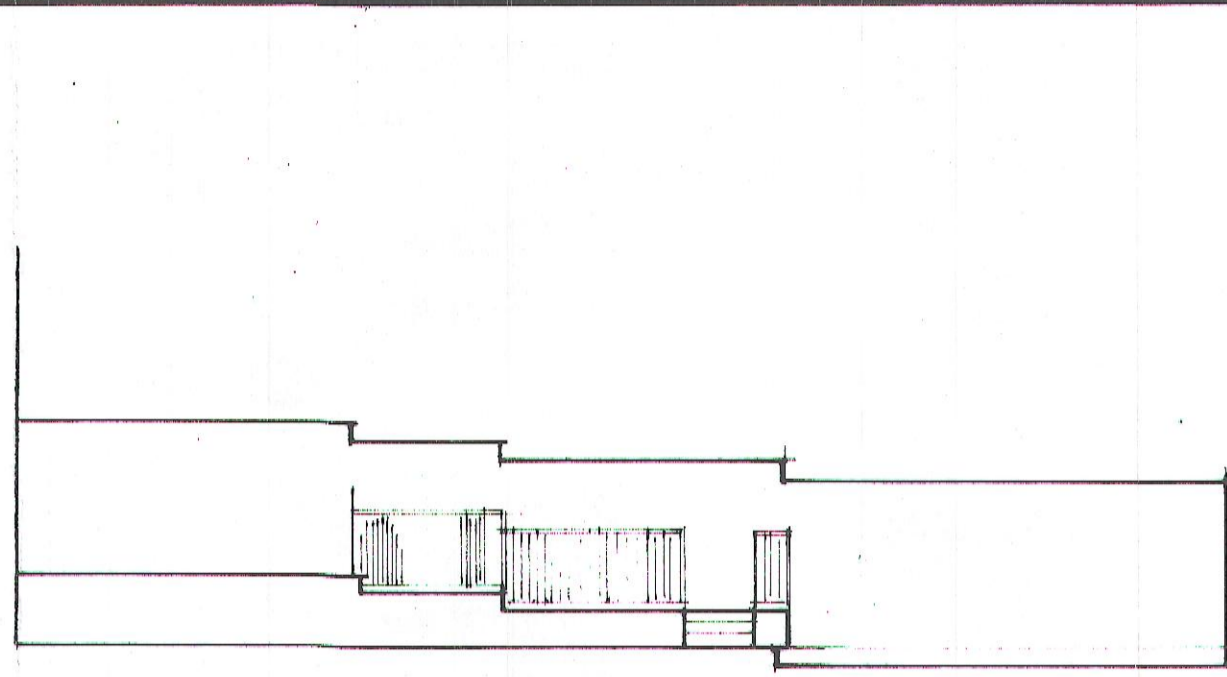

# 2012/381

13 AUG 2012

LOCATION PLAN  
SCALE 1:1250

OS Mastermap  
01 May 2012, ID: CM-00147181  
www.centremapslive.co.uk  
1:1250 scale print at A4, Centre: 387214 E, 425640 N  
©Crown Copyright. Licence no. 100019980

13 AUG 2012  
13 AUG 2012  
2012/381

PROPOSED GARDEN SHED & D.I.Y. WORKSHOP AT 35 DOALS GATE WEIR BACKUP FOR MR STEPHEN DOBNEY	
SCALE as existing 1:100 as proposed 1:50	DATE 22.05.12 DRAWING [Signature]