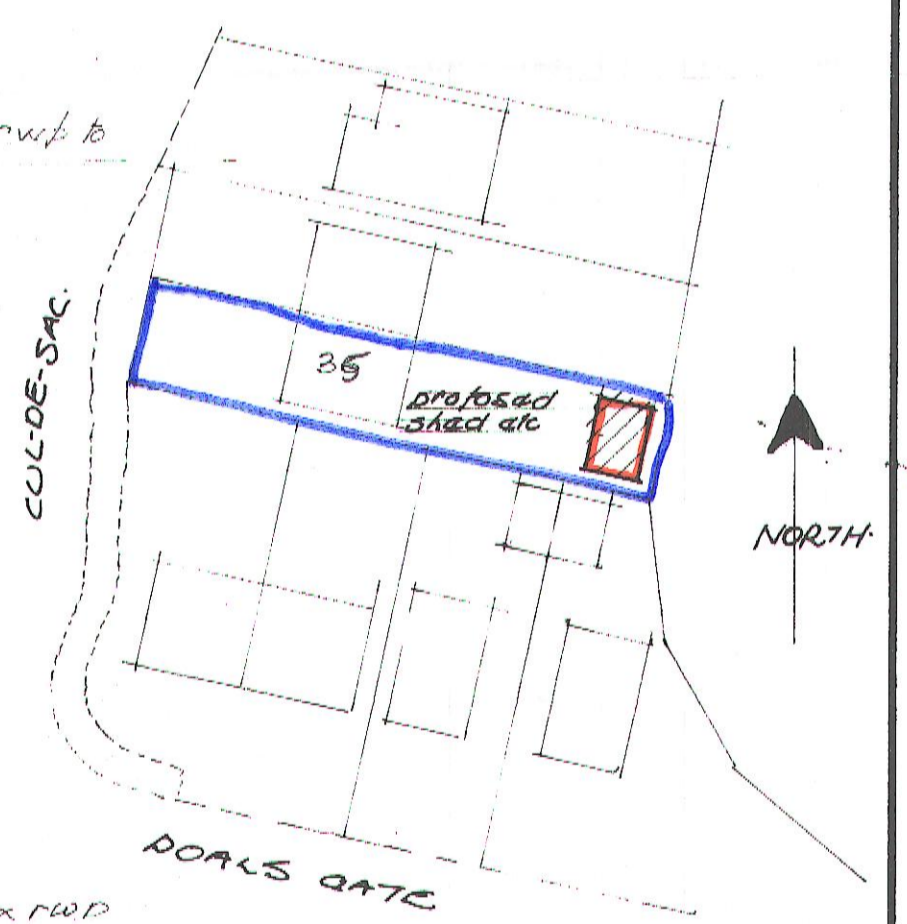

# 2012/381

13 AUG 2012

LOCATION PLAN  
SCALE 1:1250

OS Mastermap  
01 May 2012, ID: CM-00147181  
www.centremapslive.co.uk  
1:1250 scale print at A4, Centre: 387214 E, 425640 N  
©Crown Copyright. Licence no. 100019980

13 AUG 2012  
13 AUG 2012  
2012/381

PROPOSED GARDEN SHED & D.I.Y. WORKSHOP AT 35 DOALS GATE WEIR BACKUP FOR MR STEPHEN DOBNEY	
SCALE as existing 1:100 as proposed 1:50	DATE 22.05.12 DRAWING [Signature]