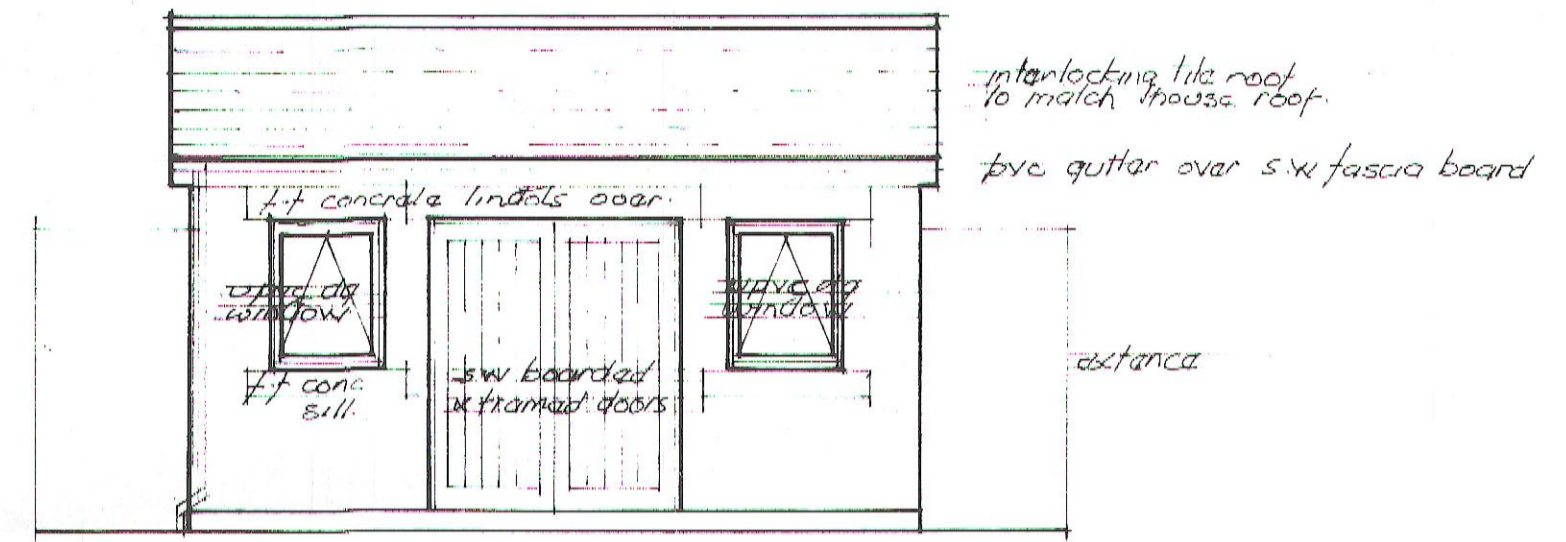

13 AUG 2012  
13 AUG 2012  
2012/381

PROPOSED GARDEN SHED & D.I.Y. WORKSHOP AT 35 DOALS GATE WEIR BACKUP FOR MR STEPHEN DOBNEY	
SCALE as existing 1:100 as proposed 1:50	DATE 22.05.12 DRAWING [Signature]