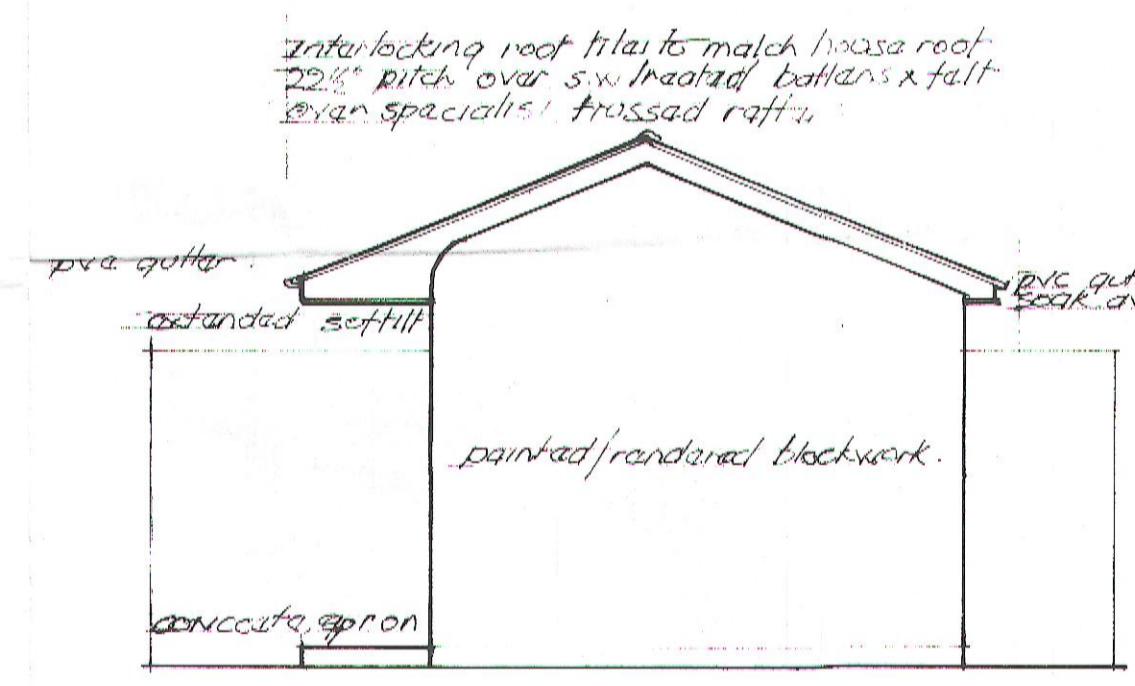

# 2012/381

13 AUG 2012

LOCATION PLAN  
SCALE 1:1250

OS Mastermap  
01 May 2012, ID: CM-00147181  
www.centremapslive.co.uk  
1:1250 scale print at A4, Centre: 387214 E, 425640 N  
©Crown Copyright. Licence no. 100019980

13 AUG 2012  
13 AUG 2012  
2012/381

PROPOSED GARDEN SHED & D.I.Y. WORKSHOP AT 35 DOALS GATE WEIR BACKUP FOR MR STEPHEN DOBNEY	
SCALE as existing 1:100 as proposed 1:50	DATE 22.05.12 DRAWING [Signature]