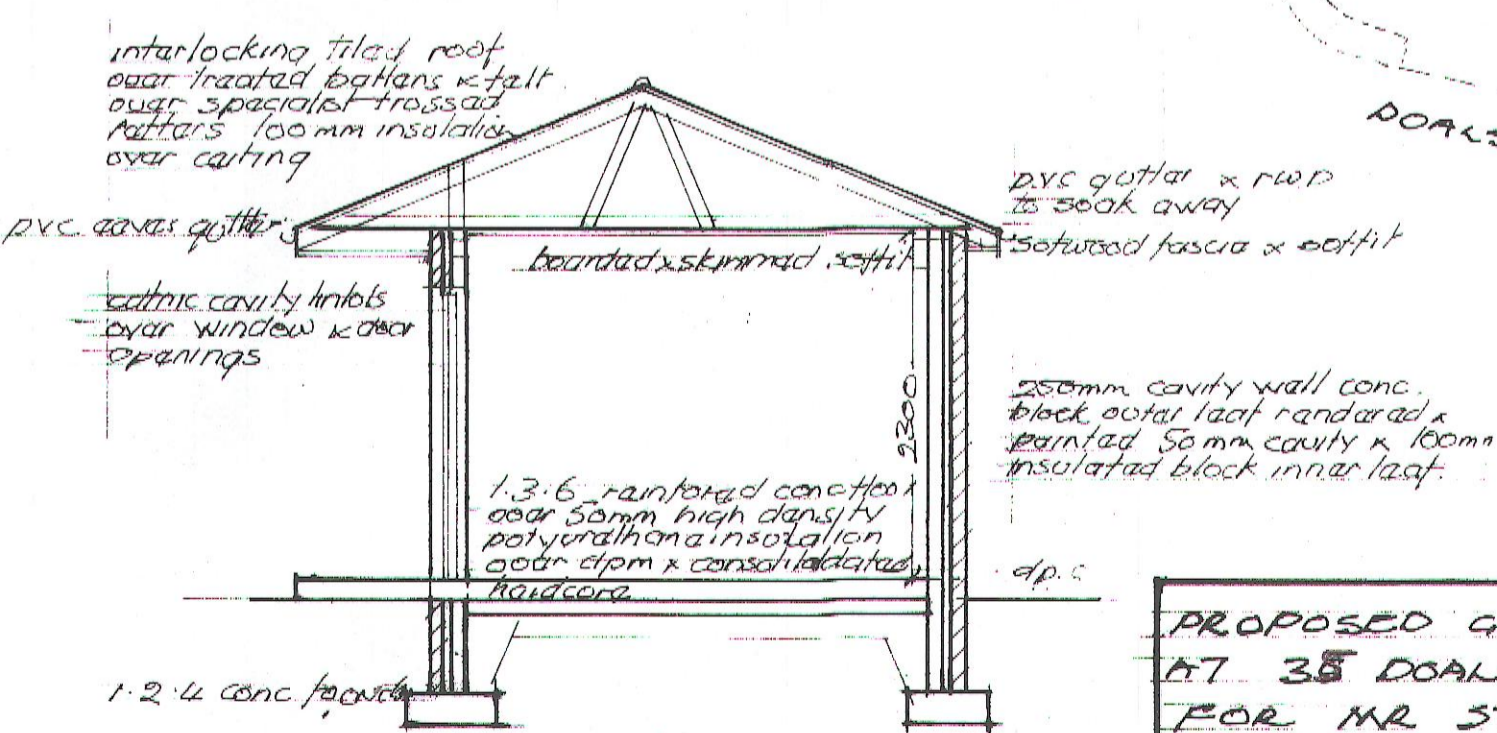

13 AUG 2012  
13 AUG 2012  
2012/381

PROPOSED GARDEN SHED & D.I.Y. WORKSHOP AT 35 DOALS GATE WEIR BACKUP FOR MR STEPHEN DOBNEY	
SCALE as existing 1:100 as proposed 1:50	DATE 22.05.12 DRAWING [Signature]