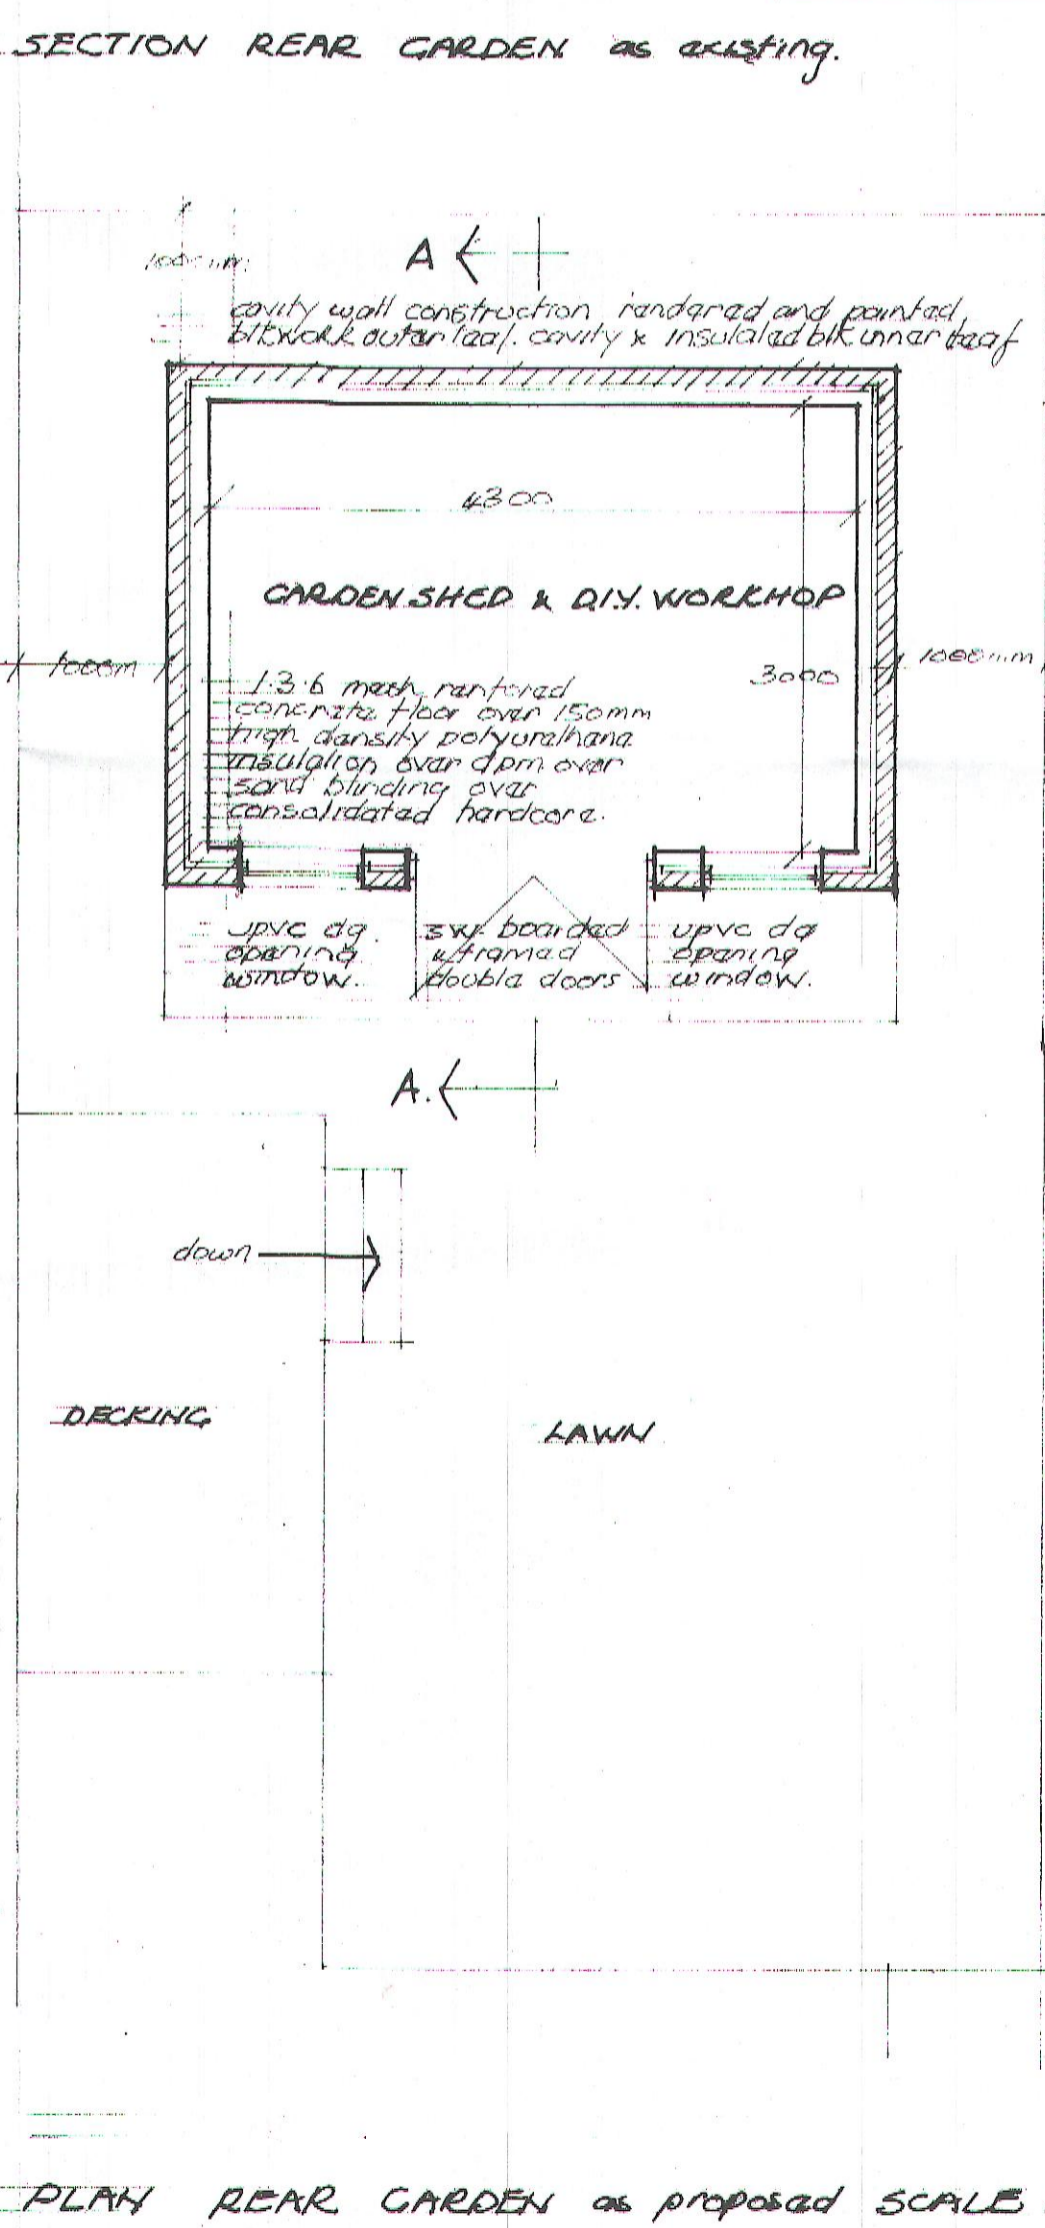

# 2012/381

13 AUG 2012

LOCATION PLAN  
SCALE 1:1250

OS Mastermap  
01 May 2012, ID: CM-00147181  
www.centremapslive.co.uk  
1:1250 scale print at A4, Centre: 387214 E, 425640 N  
©Crown Copyright. Licence no. 100019980

13 AUG 2012  
13 AUG 2012  
2012/381

PROPOSED GARDEN SHED & D.I.Y. WORKSHOP AT 35 DOALS GATE WEIR BACKUP FOR MR STEPHEN DOBNEY	
SCALE as existing 1:100 as proposed 1:50	DATE 22.05.12 DRAWING [Signature]