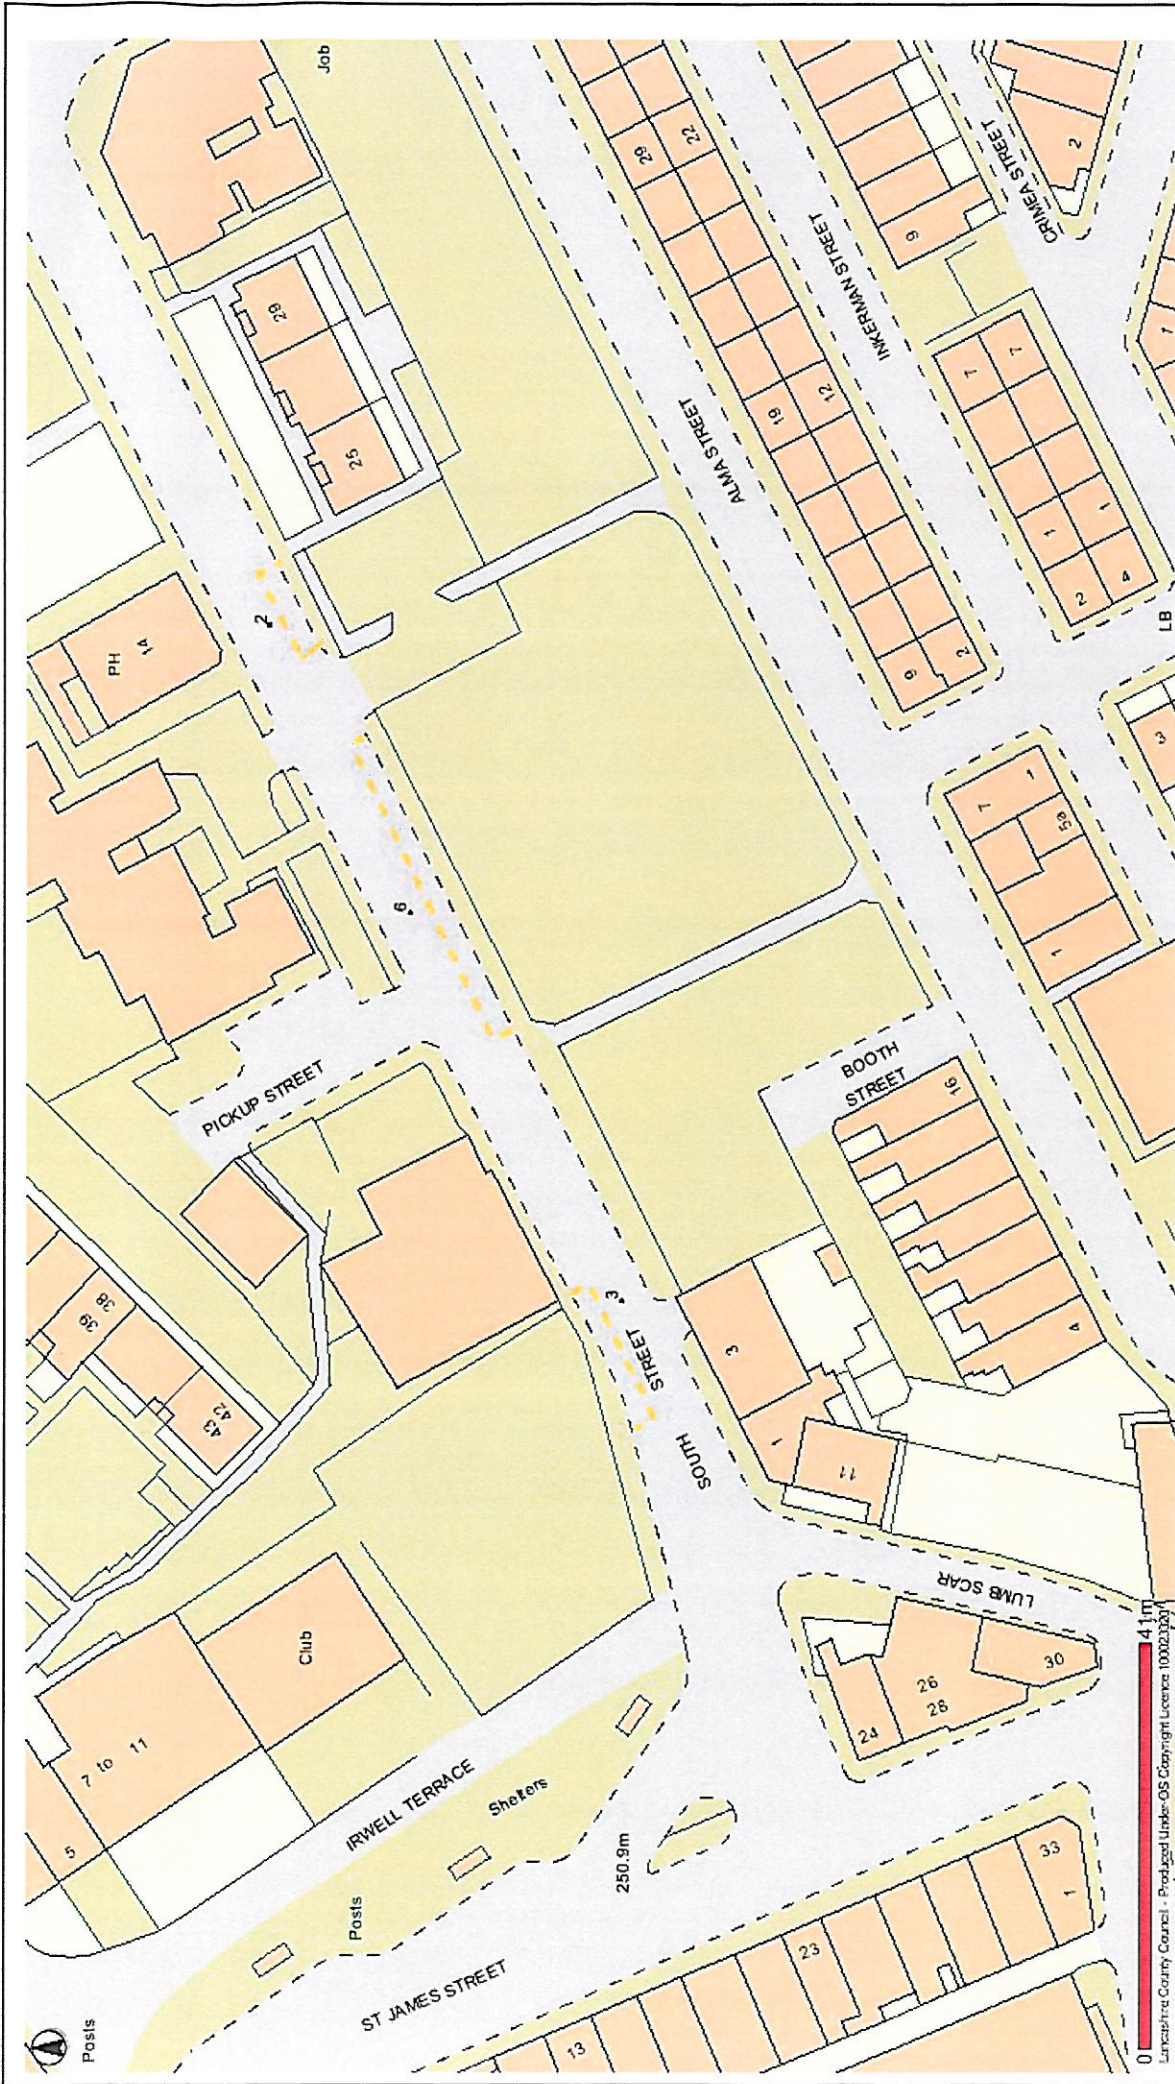

King Street, Bacup

This map is reproduced from Ordnance Survey material with the Permission of Ordnance Survey on behalf of the Controller of Her Majesty's Stationery Office (C) Crown Copyright. Unauthorised reproduction may lead to prosecution or civil proceedings. Lancashire County Council - OS Licence 100023320 (C)

Date: 25/10/2012

South Street, Bacup

This map is reproduced from Ordnance Survey material with the Permission of Ordnance Survey on behalf of the Controller of Her Majesty's Stationery Office (C) Crown Copyright. Unauthorised reproduction may lead to prosecution or civil proceedings. Lancashire County Council - OS Licence 100023320 (C)