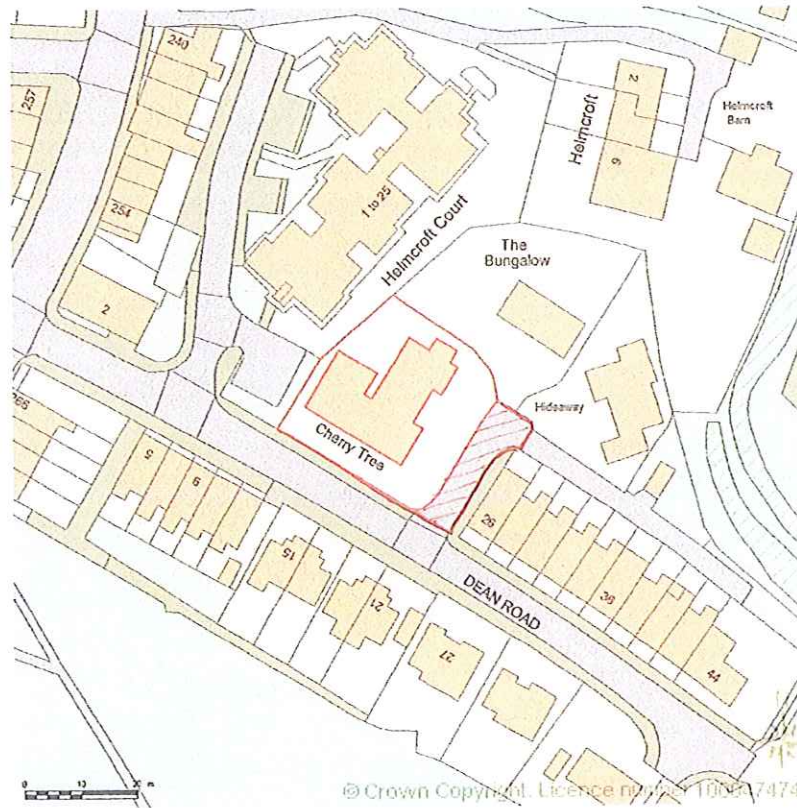

AREA 2 HA
SCALE: 1:1250
CENTRE COORDINATES: 378532 , 422100

Supplied by Streetwise Maps Ltd
www.streetwise.net
Licence No: 100047474