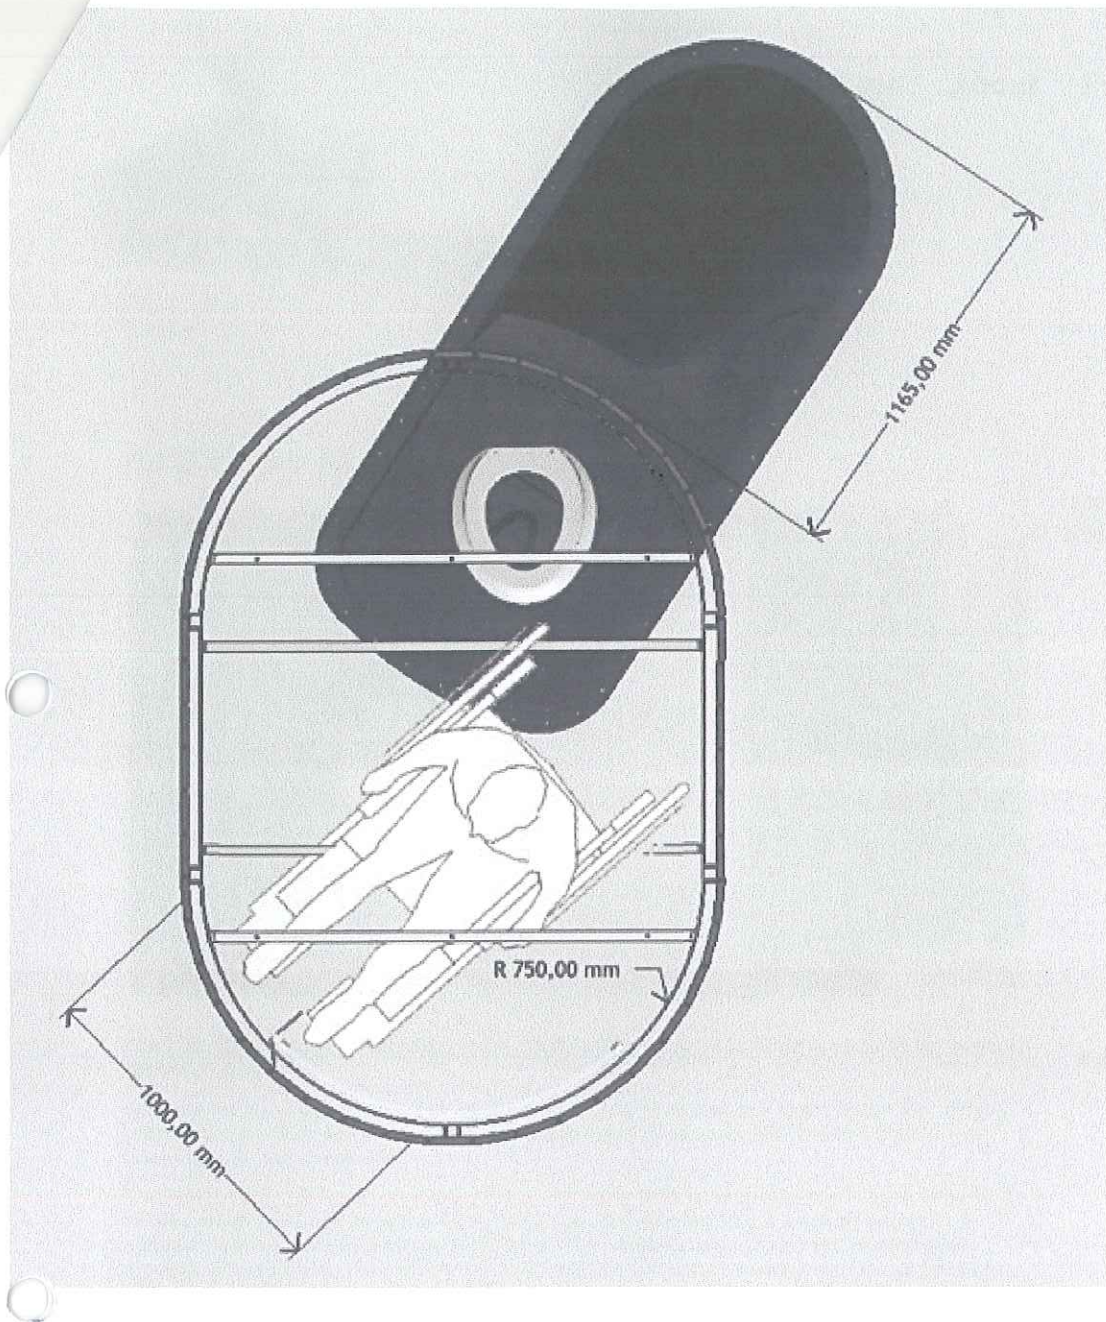

03 OCT 2014

2014/431