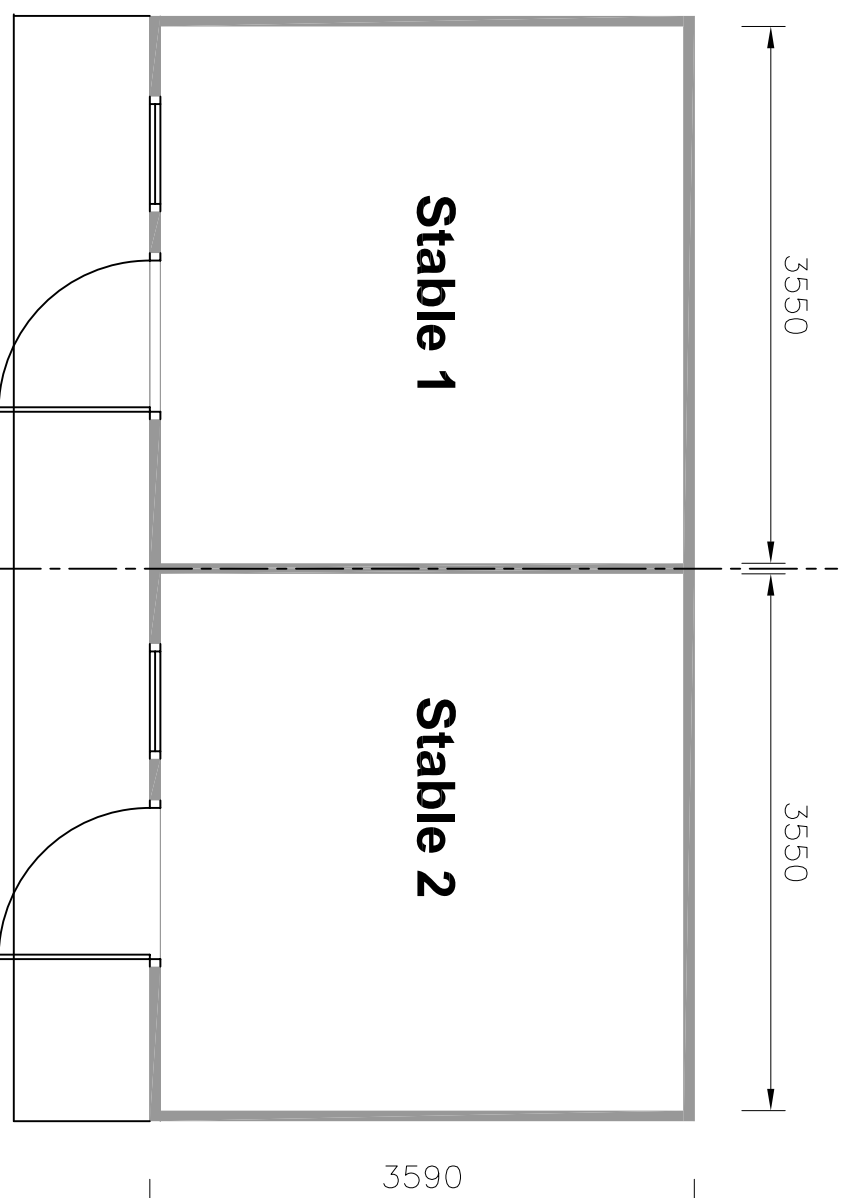

HOLCOMBE ROAD

PARK ROAD

KIRKFIELD FARM

LOCATION PLAN 1:2500

Kiln Field

Spring

SITE PLAN 1:500

**Front Elevation**  
Scale 1:50

**Side Elevation**

**Side Elevation**

**Rear Elevation**

**Floor Plan**  
Scale 1:50

**Country & Leisure**

*Equine Builds*

STABLES, SHELTERS, BARNES.

Direct from the Manufacturer!