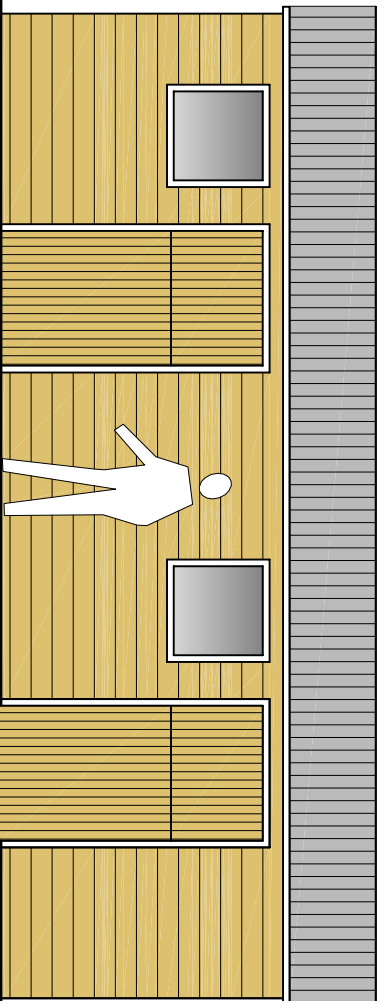

HOLCOMBE ROAD

PARK ROAD

KIRKFIELD FARM

LOCATION PLAN 1:2500

Kiln Field

Spring

SITE PLAN 1:500

**Front Elevation**  
Scale 1:50

**Side Elevation**

**Side Elevation**

**Rear Elevation**

**Floor Plan**  
Scale 1:50

**Country & Leisure**

*Equine Builds*

STABLES, SHELTERS, BARNES.

Direct from the Manufacturer!