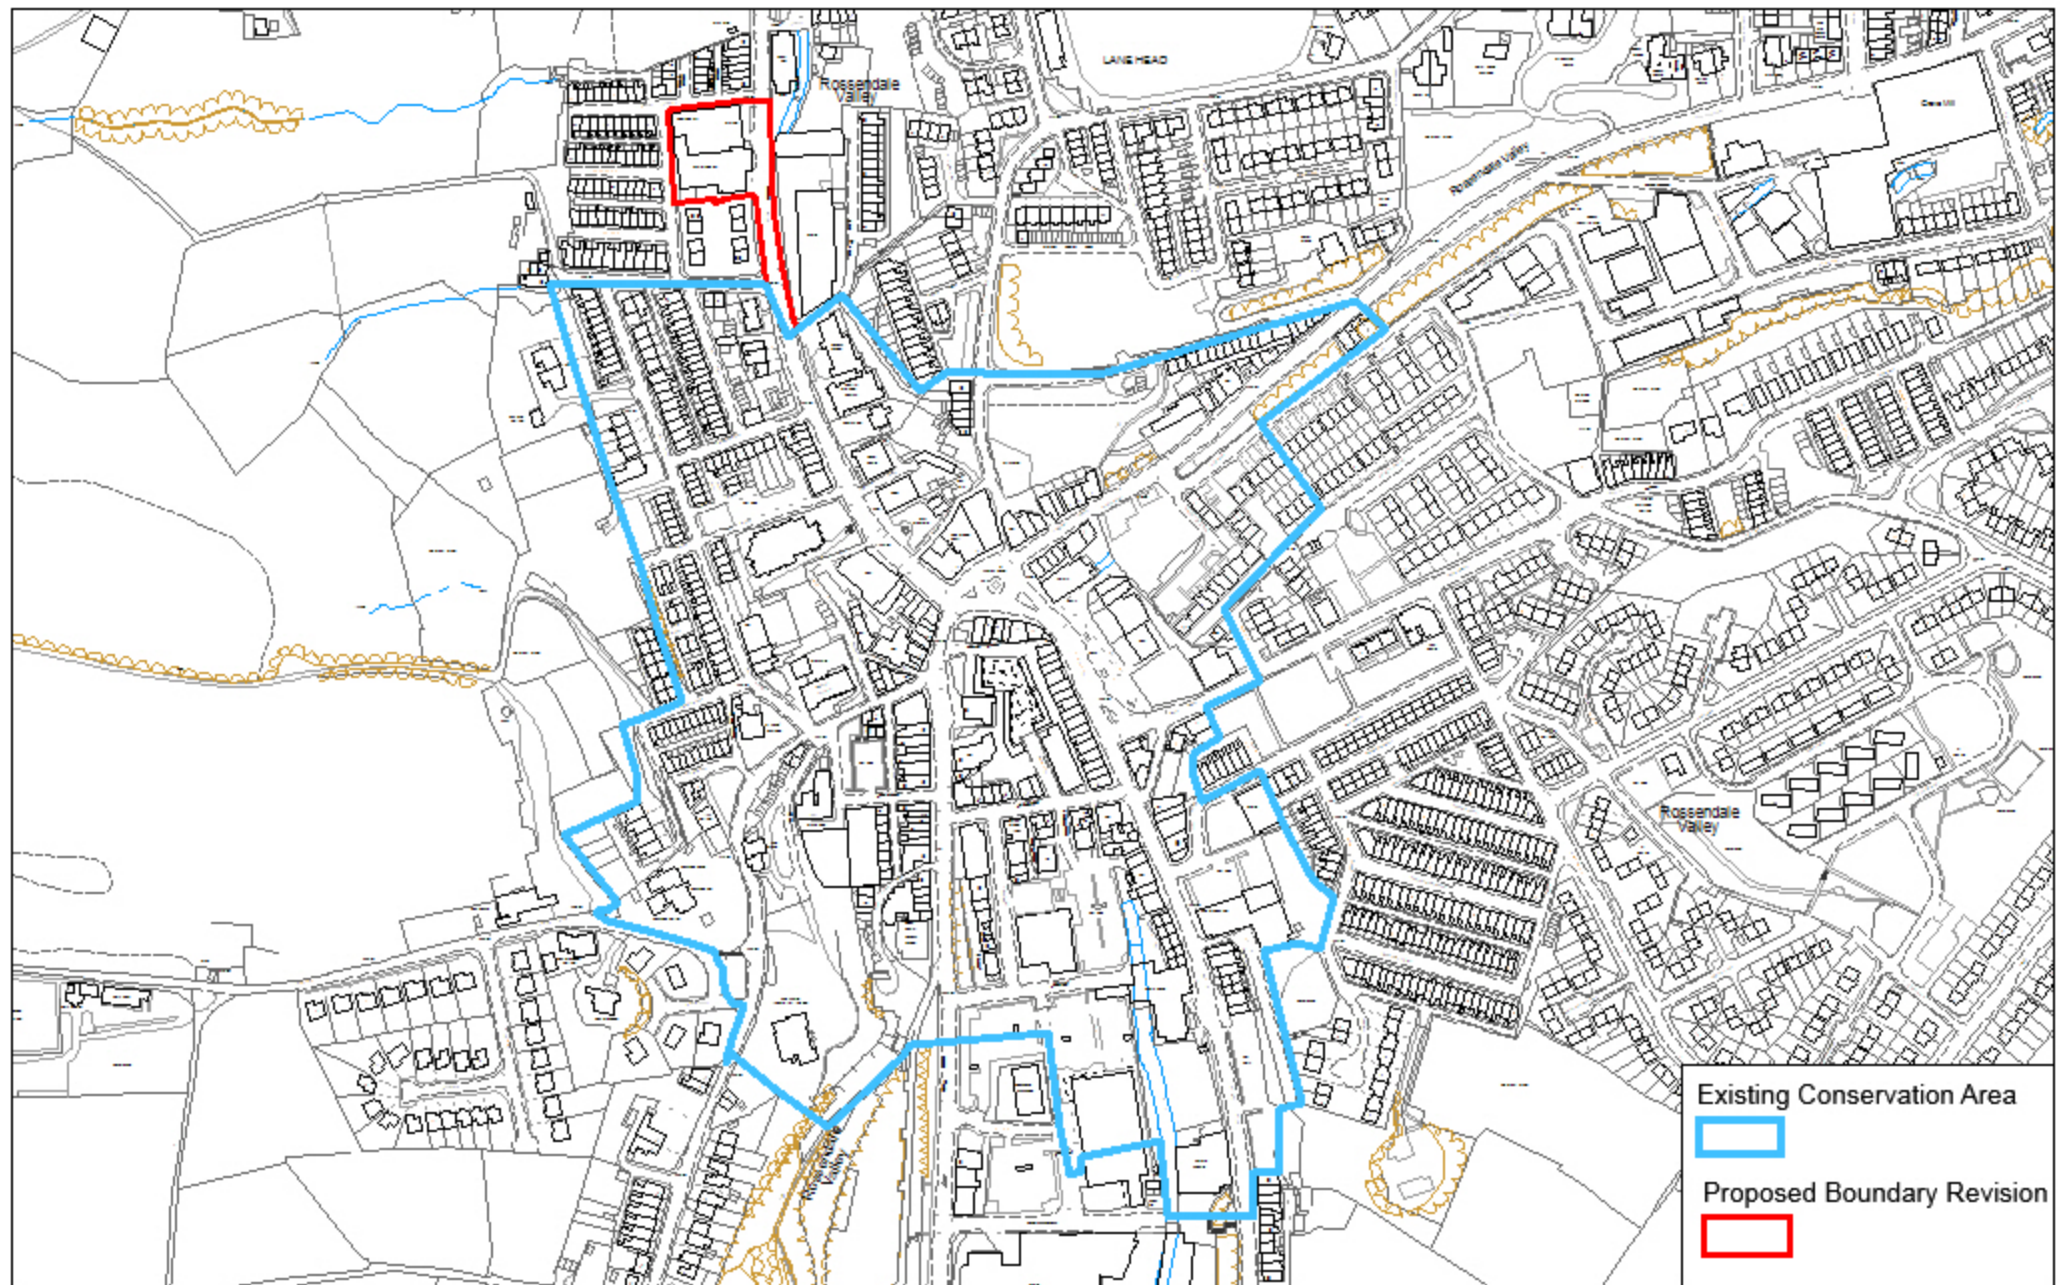

EXISTING & PROPOSED BACUP TOWN CENTRE CONSERVATION AREA BOUNDARY

Existing Conservation Area
Proposed Boundary Revision