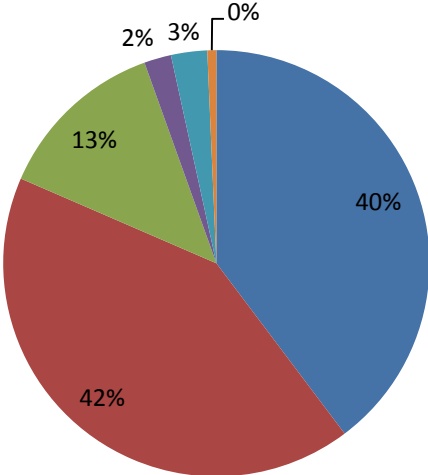

Areas

Financial Year 2016/2017

■ Rochdale ■ Whitworth ■ Bacup ■ Waterfoot ■ Rawtenstall ■ Nelson

Function Type

Financial Year 2016/2017

■ Weddings ■ Wedding Packages ■ Wedding Receptions ■ Funerals
■ Community Events ■ Birthdays ■ Other