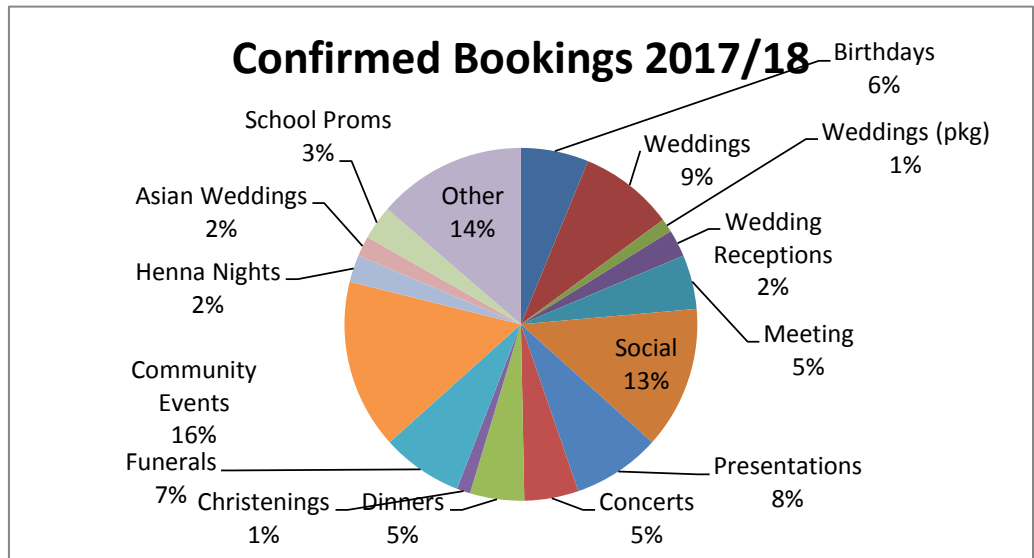

NEW for 2018

Weekly Coffee mornings

Gin Festival

1st festival in Sept'17 was a sell out, 2nd planned for April 2018

Weddings

Bridal Fayre – planned for April 2018.

Wedding Offer for 2018 – T&Cs apply

Increase in Schools swimming lessons

Successful Pool Lifeguard and Pool Plant courses

Level 1 teachers course to be run in March in conjunction with the Swimming Club

Investments

£10K new lounge & reception furniture

£15K new carpet to all areas

£5K rebranding and new outside illuminated signage visible from the main road

New PCs and accounting software

Confirmed Bookings 2017/18

Birthdays	10
Weddings	14
Weddings (pkg)	2
Wedding Receptions	4
Meeting	8
Social	21
Presentations	13
Concerts	8
Dinners	8
Christenings	2
Funerals	12
Community Events	25
Henna Nights	4
Asian Weddings	3
School Proms	5
Other	22