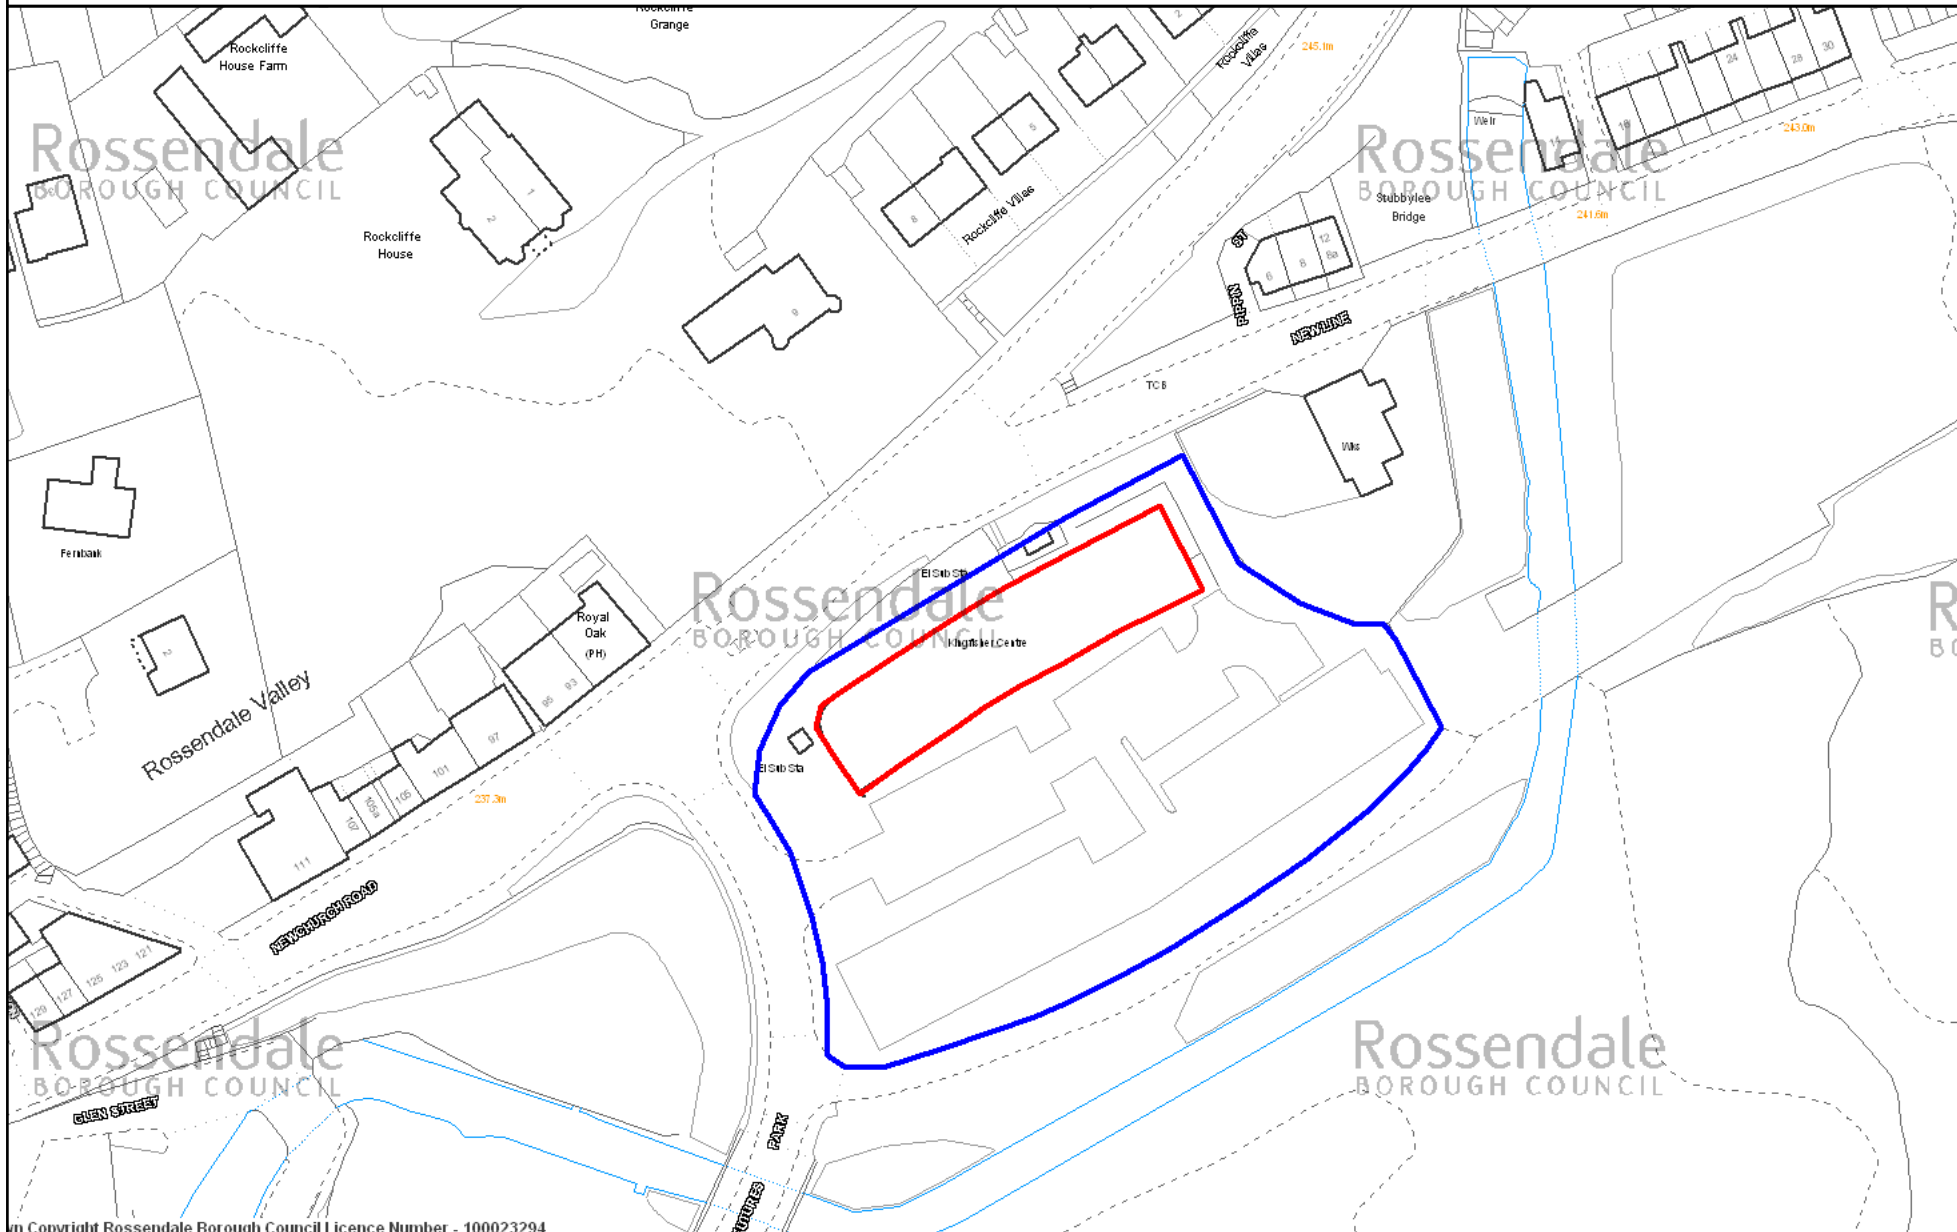

Site Location Plan (1:1250)

Copyright Rossendale Borough Council Licence Number - 100023294

Rossendale
BOROUGH COUNCIL

The base map data used in Online Mapping is reproduced from Ordnance Survey map products with the permission of the Controller of Her Majesty's Stationery Office © Crown copyright. Unauthorised reproduction infringes Crown copyright and may lead to prosecution or civil proceedings.

Rossendale Borough Council License Number - 100023294

Scale 1/1250

Date 25/1/2018

Centre = 386375 E 421910 N