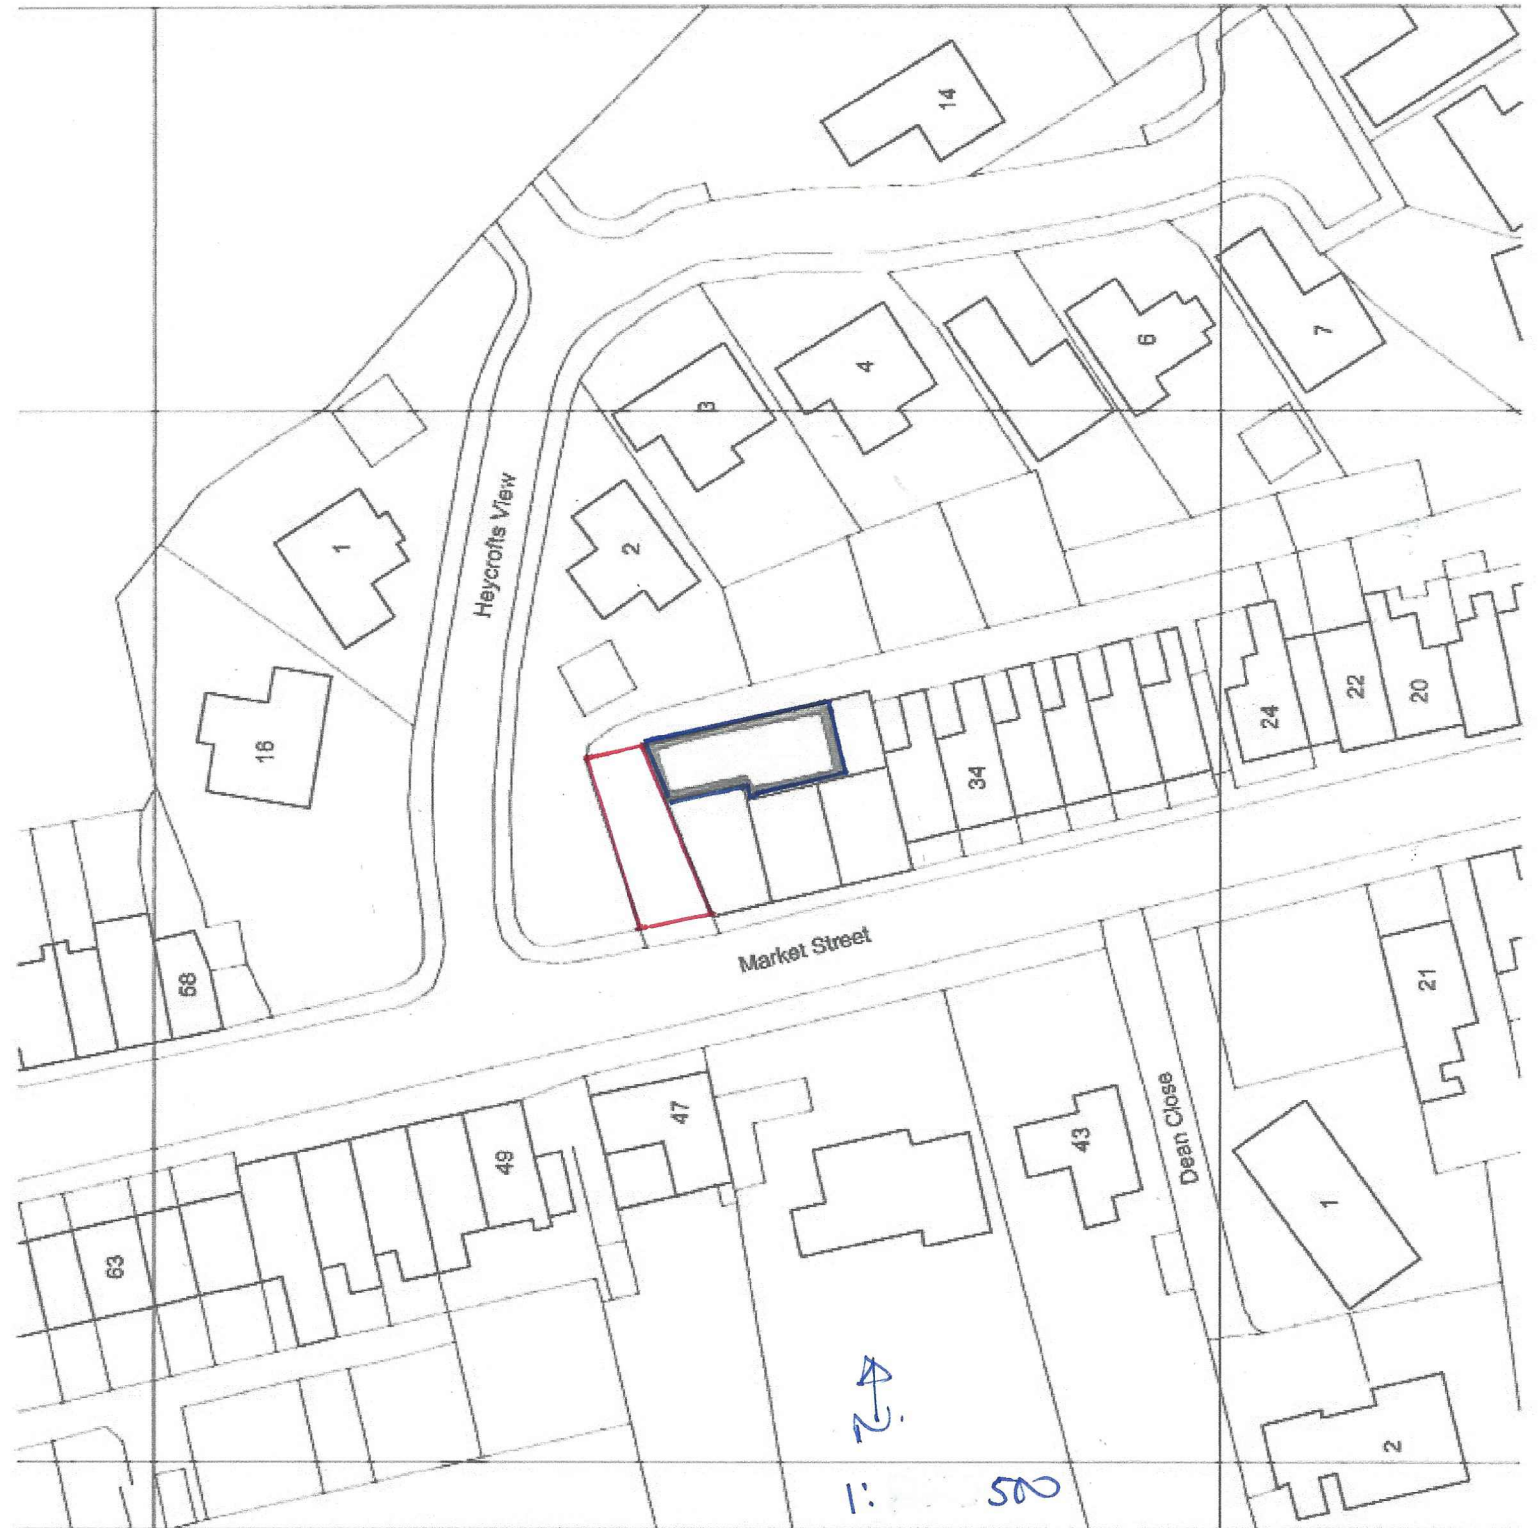

NOTE

AN DESIGNER

CON

PLANNING

TITLE
Location Plan

DRAWING NO

SCALE
1:500 at A3

DATE

LOCATION PLAN

REAR OF 42 Market St. Edenfield.