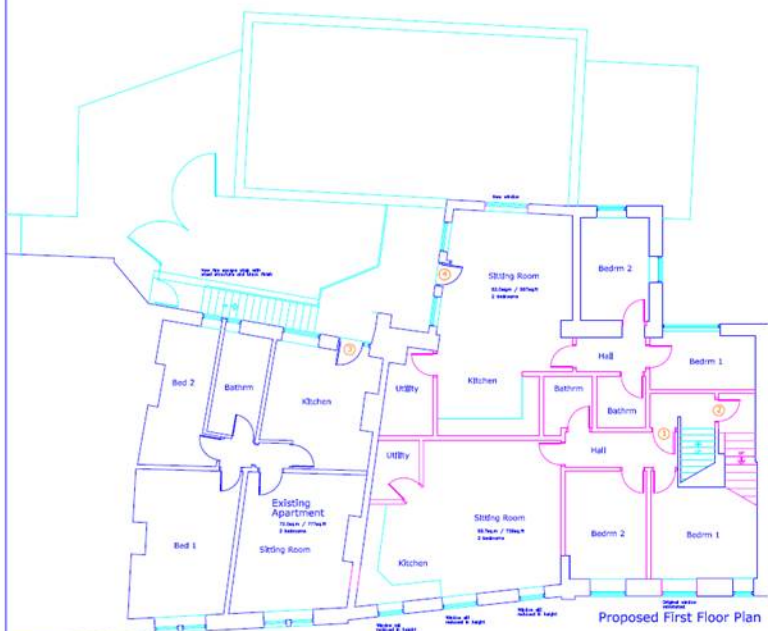

Proposed First Floor Plan

All drawings and dimensions are the property of PPY design. It is not to be reproduced without written permission.