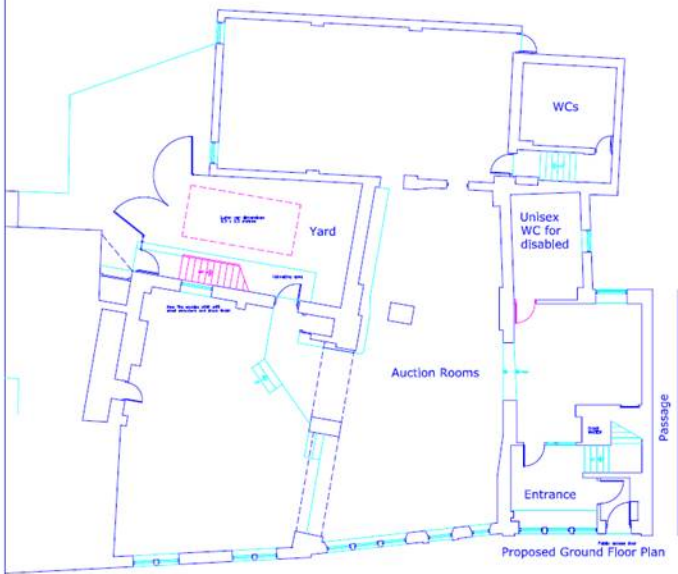

0	1	2	3	m
PPY design Ltd				
2010-2011 21 The Square Lancaster LA1 1YS 01524 75140 www.ppydesign.co.uk PPY design Ltd