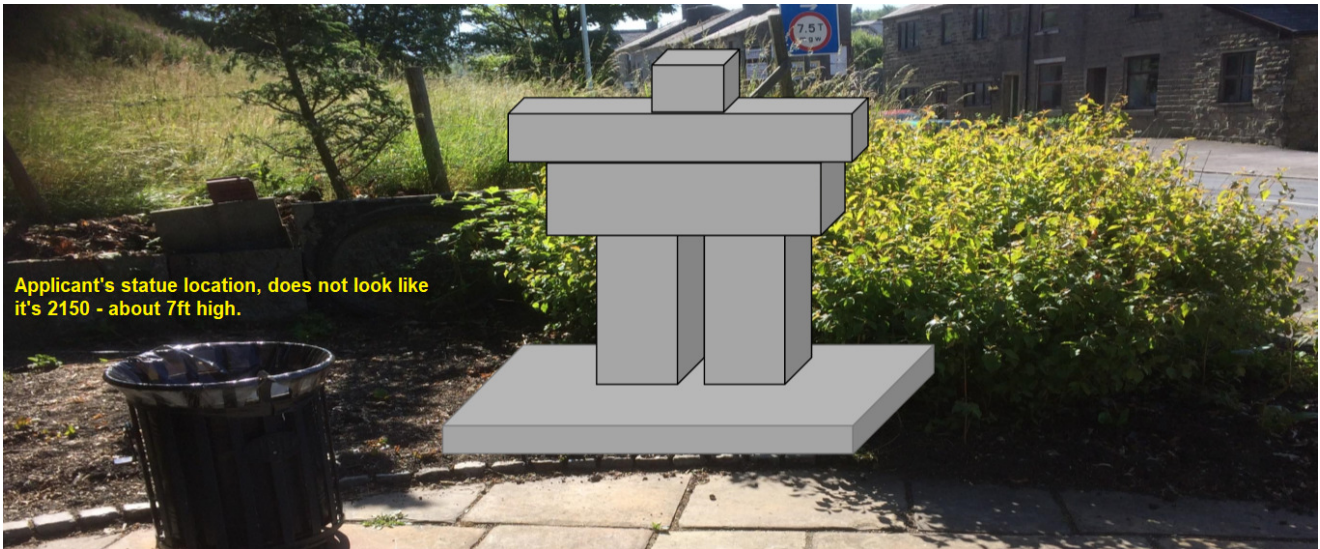

2019/0037 | Construction of a Natural Stone memorial (2.4m high), replicating the image of person | Amenity Area Newchuch Road Opposite Beehive Cottages Brandwood Road Stacksteads Bacup Lancashire. Rossendale Civic Trust Consultation Date: Mon 11 Feb 2019.

The idea of the bold, simple strength of this figure constructed from huge chunks of stone (presumably local) reflects the rugged character of the area, its natural resources and the strong, straight forward nature of the inhabitants, particularly these two individuals.

If constructed on the scale given, or preferably even much larger, and with carefully calculated proportions (i.e. ratio of head size to other blocks) this could be a striking feature at the gateway to Stacksteads and a most interesting addition to the local scene.