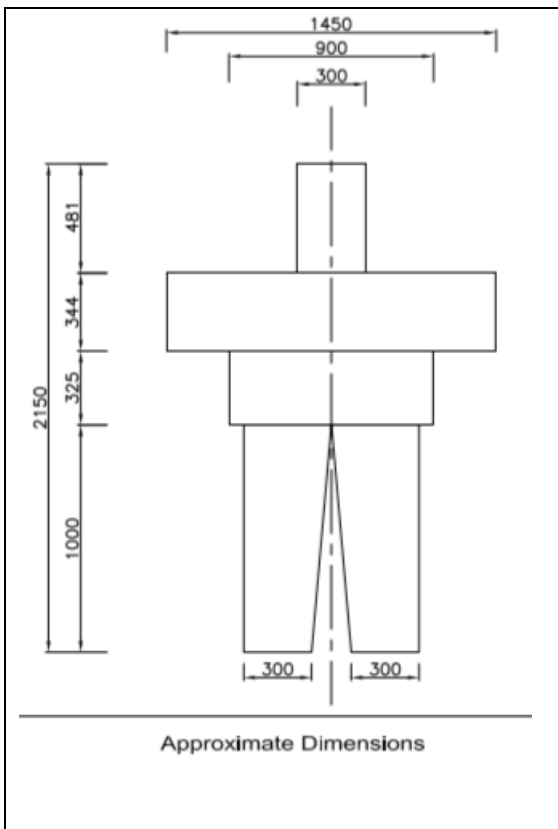

2019/0037 | Construction of a Natural Stone memorial (2.4m high), replicating the image of person | Amenity Area Newchuch Road Opposite Beehive Cottages Brandwood Road Stacksteads Bacup Lancashire. Rossendale Civic Trust Consultation Date: Mon 11 Feb 2019.

The idea of the bold, simple strength of this figure constructed from huge chunks of stone (presumably local) reflects the rugged character of the area, its natural resources and the strong, straight forward nature of the inhabitants, particularly these two individuals.

If constructed on the scale given, or preferably even much larger, and with carefully calculated proportions (i.e. ratio of head size to other blocks) this could be a striking feature at the gateway to Stacksteads and a most interesting addition to the local scene.