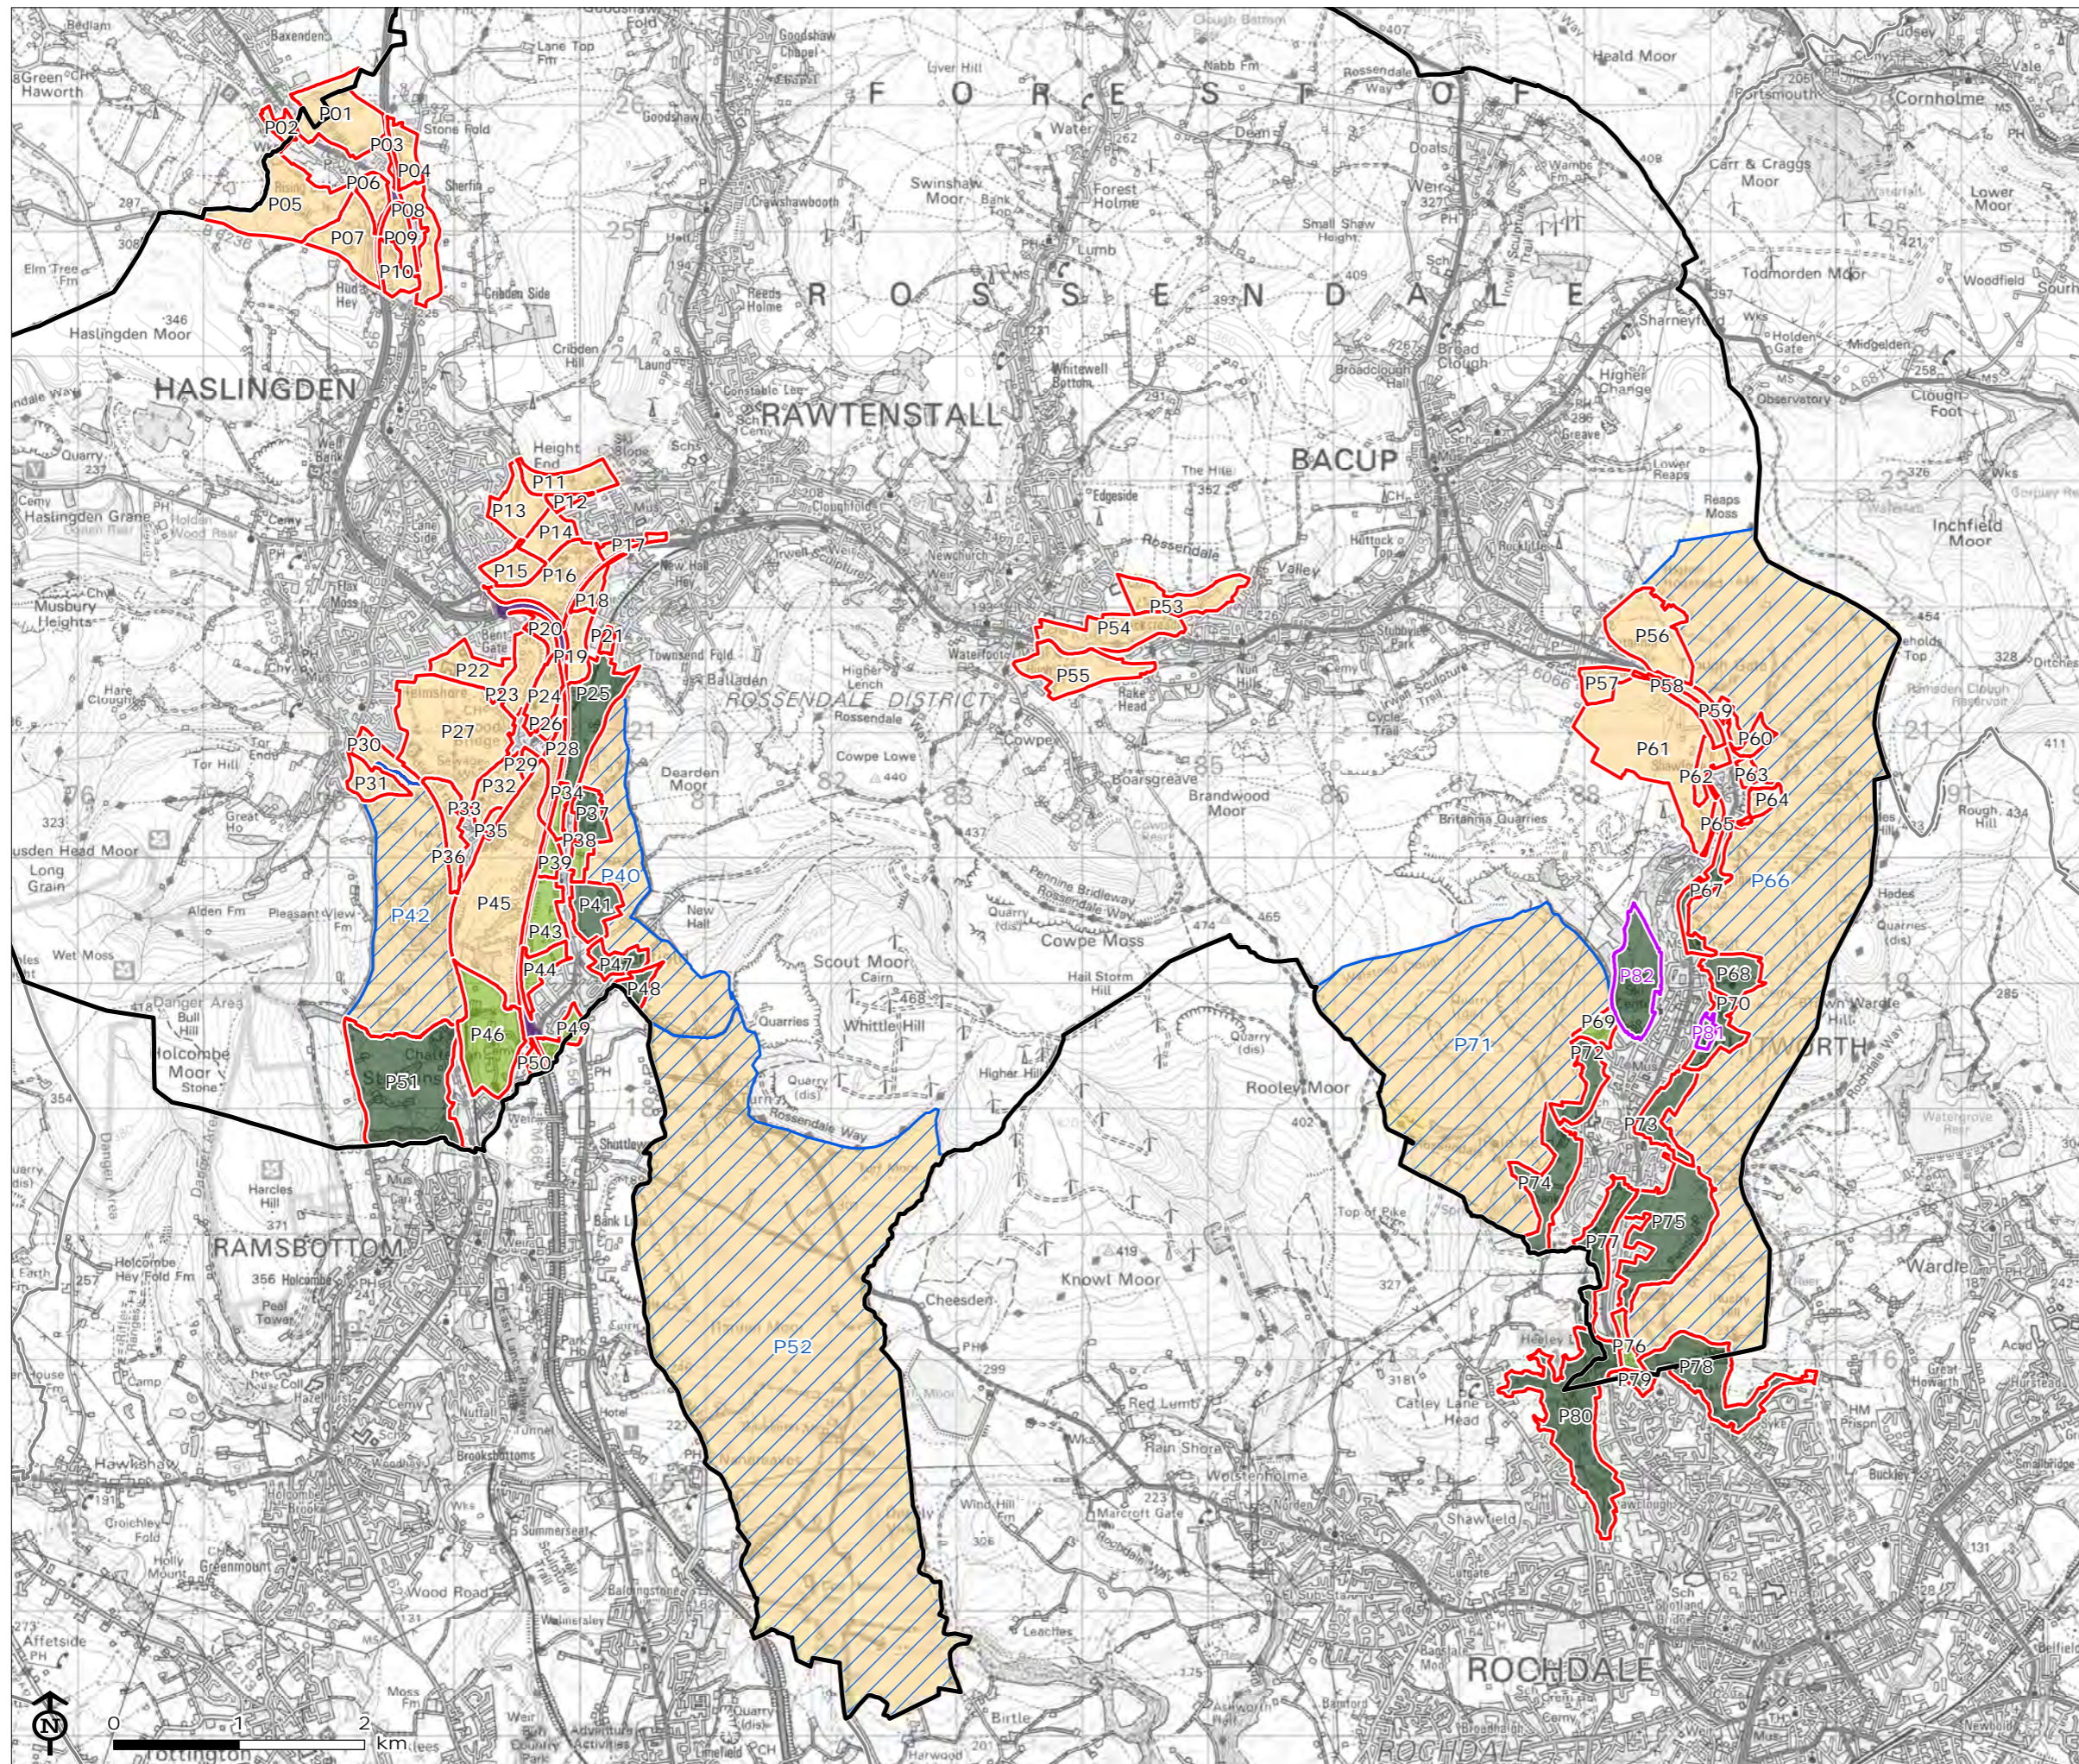

ROSSENDALE GREEN BELT REVIEW

Figure 4.1.1: Purpose 1a Assessment Parcels

-  Rossendale Borough Council
 -  Other Local Authority boundary
 -  Green Belt Parcel
 -  Broad Area
 -  Assessed Non-Green Belt Parcel
 -  Road Corridor
- Green Belt Purpose 1a Rating
-  Strong
 -  Moderate
 -  Not Applicable

Map Scale @ A3: 1:52,000

ROSSENDALE
GREEN BELT REVIEW

Figure 4.1.2: Purpose 1a
Assessment Parcels

-  Rossendale Borough Council
-  Other Local Authority boundary
-  Green Belt Parcel
-  Road Corridor
- Green Belt Purpose 1a Rating
-  Not Applicable

Map Scale @ A3: 1:10,000

ROSSENDALE GREEN BELT REVIEW

Figure 4.1.3: Purpose 1a Assessment Parcels

-  Rossendale Borough Council
 -  Other Local Authority boundary
 -  Green Belt Parcel
 -  Broad Area
 -  Road Corridor
- Green Belt Purpose 1a Rating
-  Strong
 -  Moderate
 -  Not Applicable

Map Scale @ A3: 1:31,000