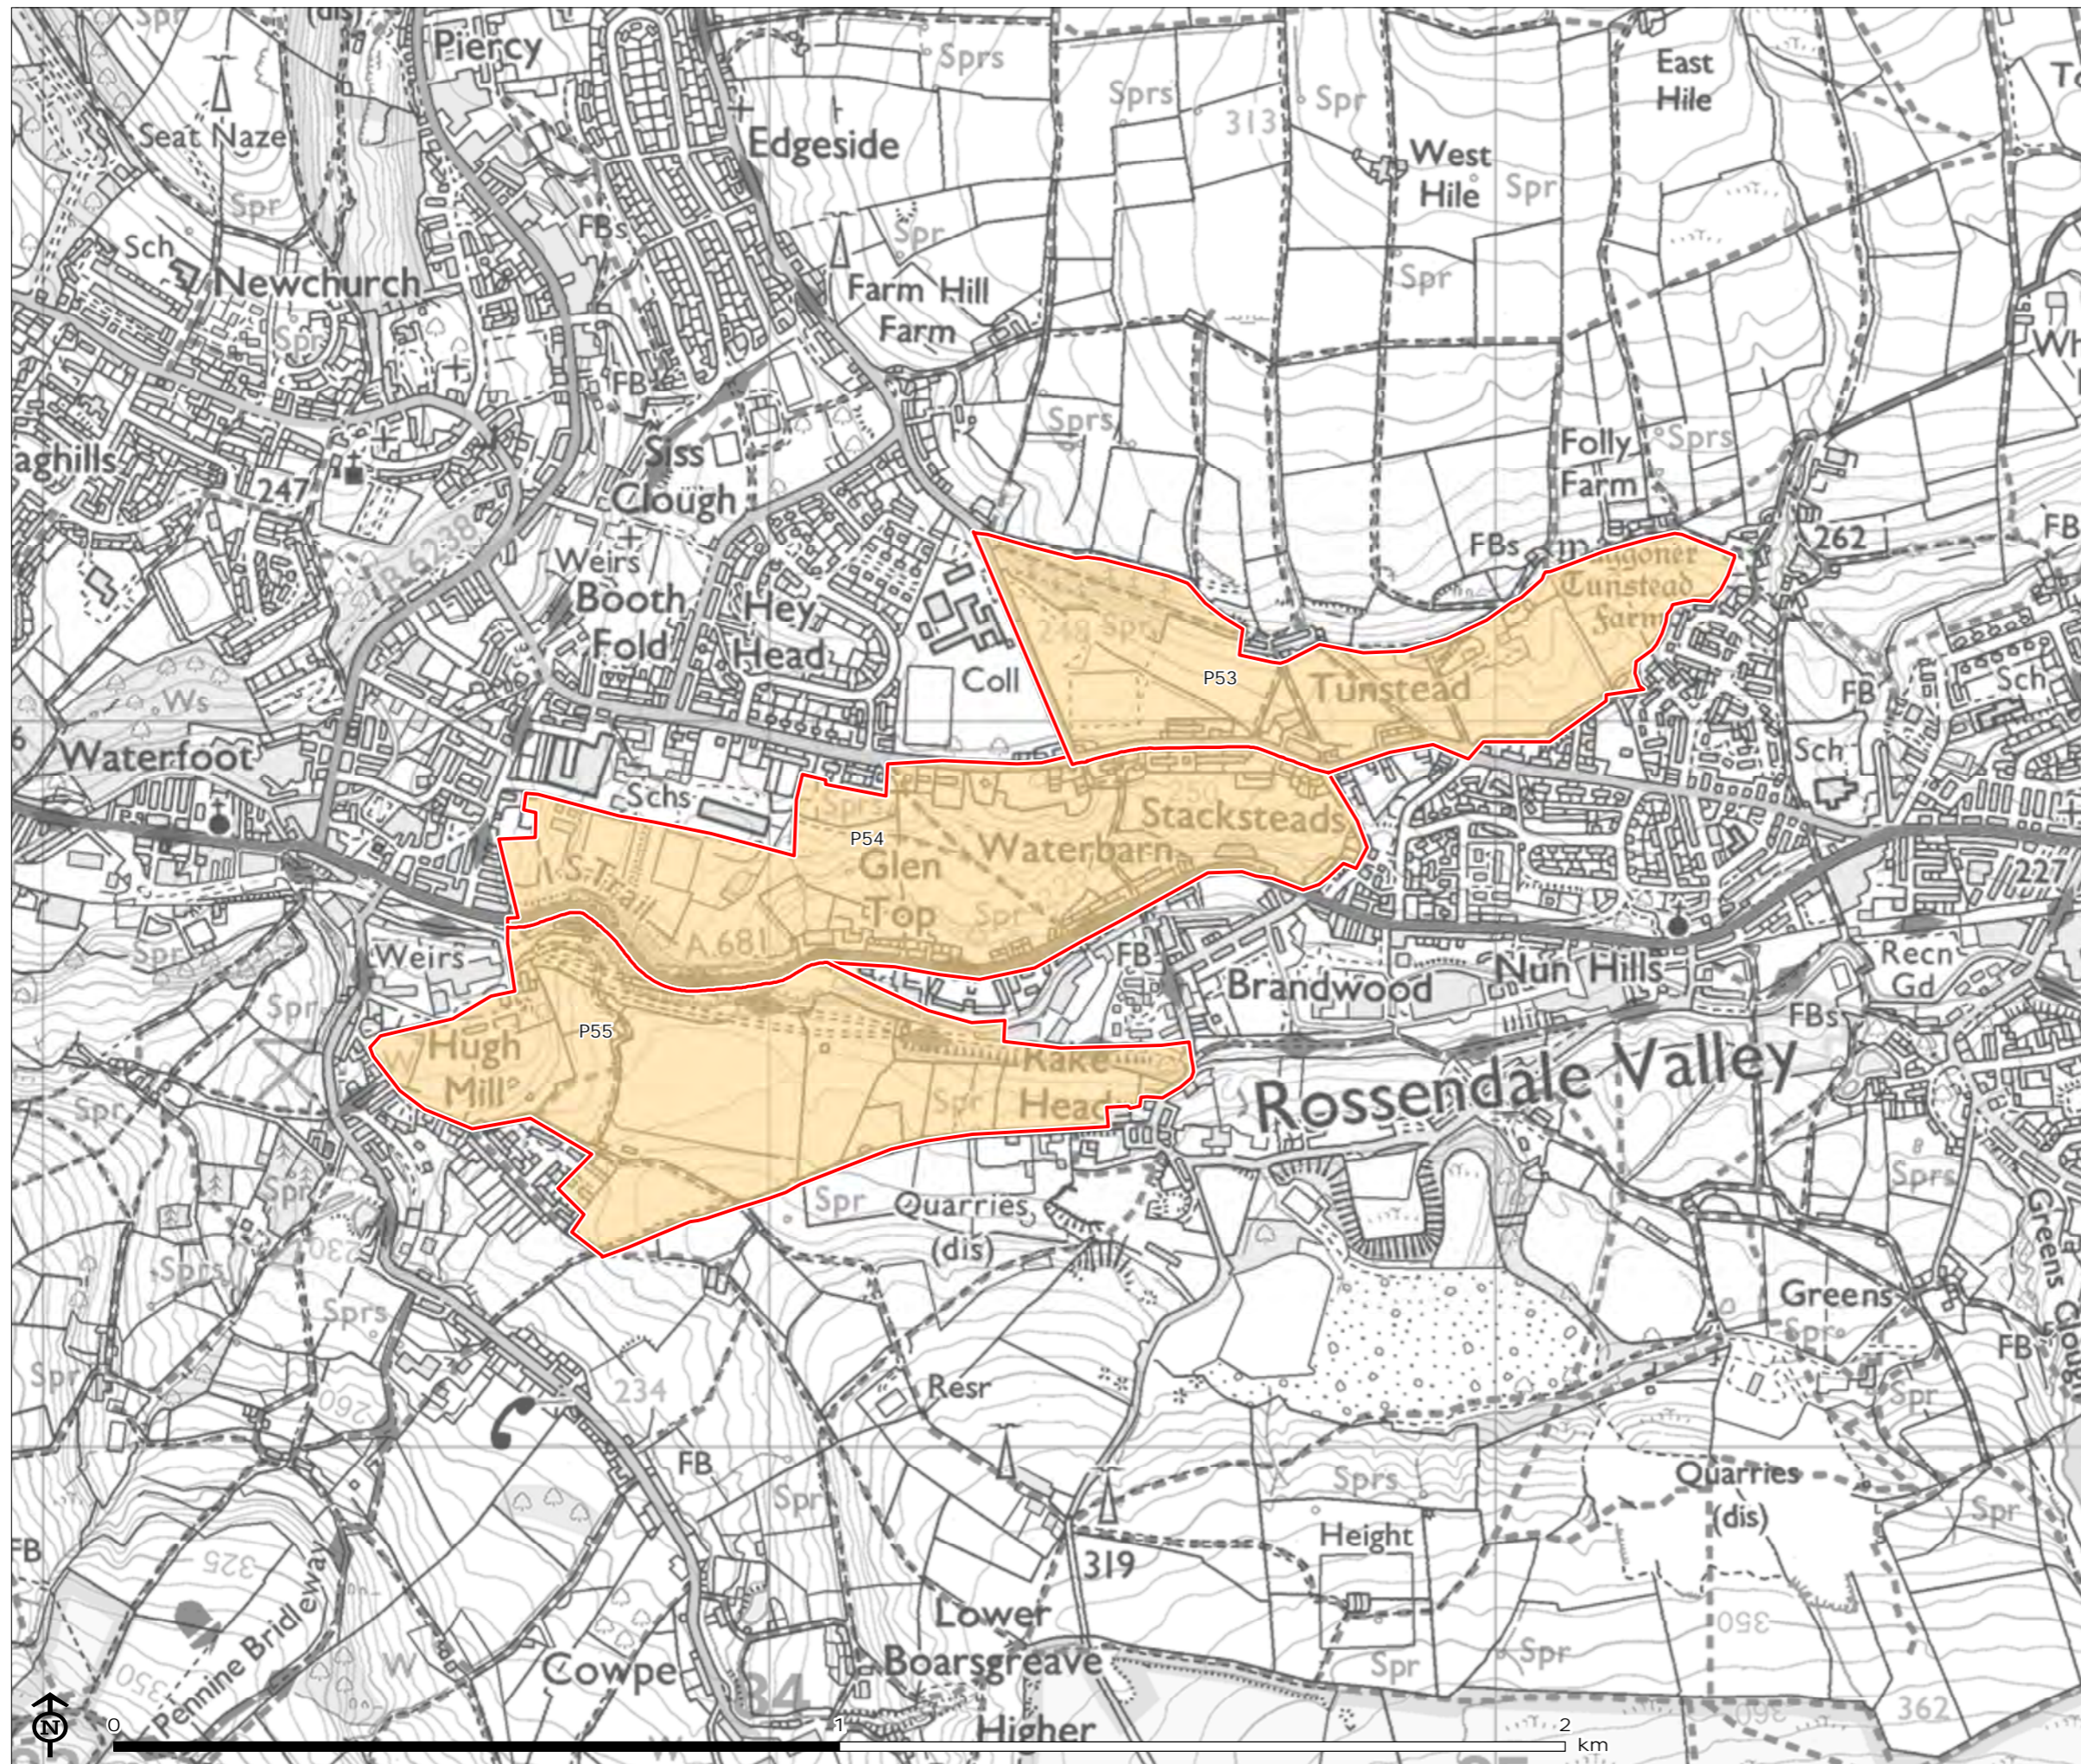

Map Scale @ A3: 1:52,000

ROSSENDALE
GREEN BELT REVIEW

Figure 4.1.2: Purpose 1a
Assessment Parcels

-  Rossendale Borough Council
-  Other Local Authority boundary
-  Green Belt Parcel
-  Road Corridor
- Green Belt Purpose 1a Rating
-  Not Applicable

Map Scale @ A3: 1:10,000

ROSSENDALE GREEN BELT REVIEW

Figure 4.1.3: Purpose 1a Assessment Parcels

-  Rossendale Borough Council
 -  Other Local Authority boundary
 -  Green Belt Parcel
 -  Broad Area
 -  Road Corridor
- Green Belt Purpose 1a Rating
-  Strong
 -  Moderate
 -  Not Applicable

Map Scale @ A3: 1:22,000

ROSSENDALE
GREEN BELT REVIEW

Figure 4.1.4: Purpose 1a
Assessment Parcels

- Green Belt Parcel
- Green Belt Purpose 1a Rating
- Not Applicable

Map Scale @ A3: 1:9,000

ROSSENDALE
GREEN BELT REVIEW

Map Scale @ A3: 1:31,000