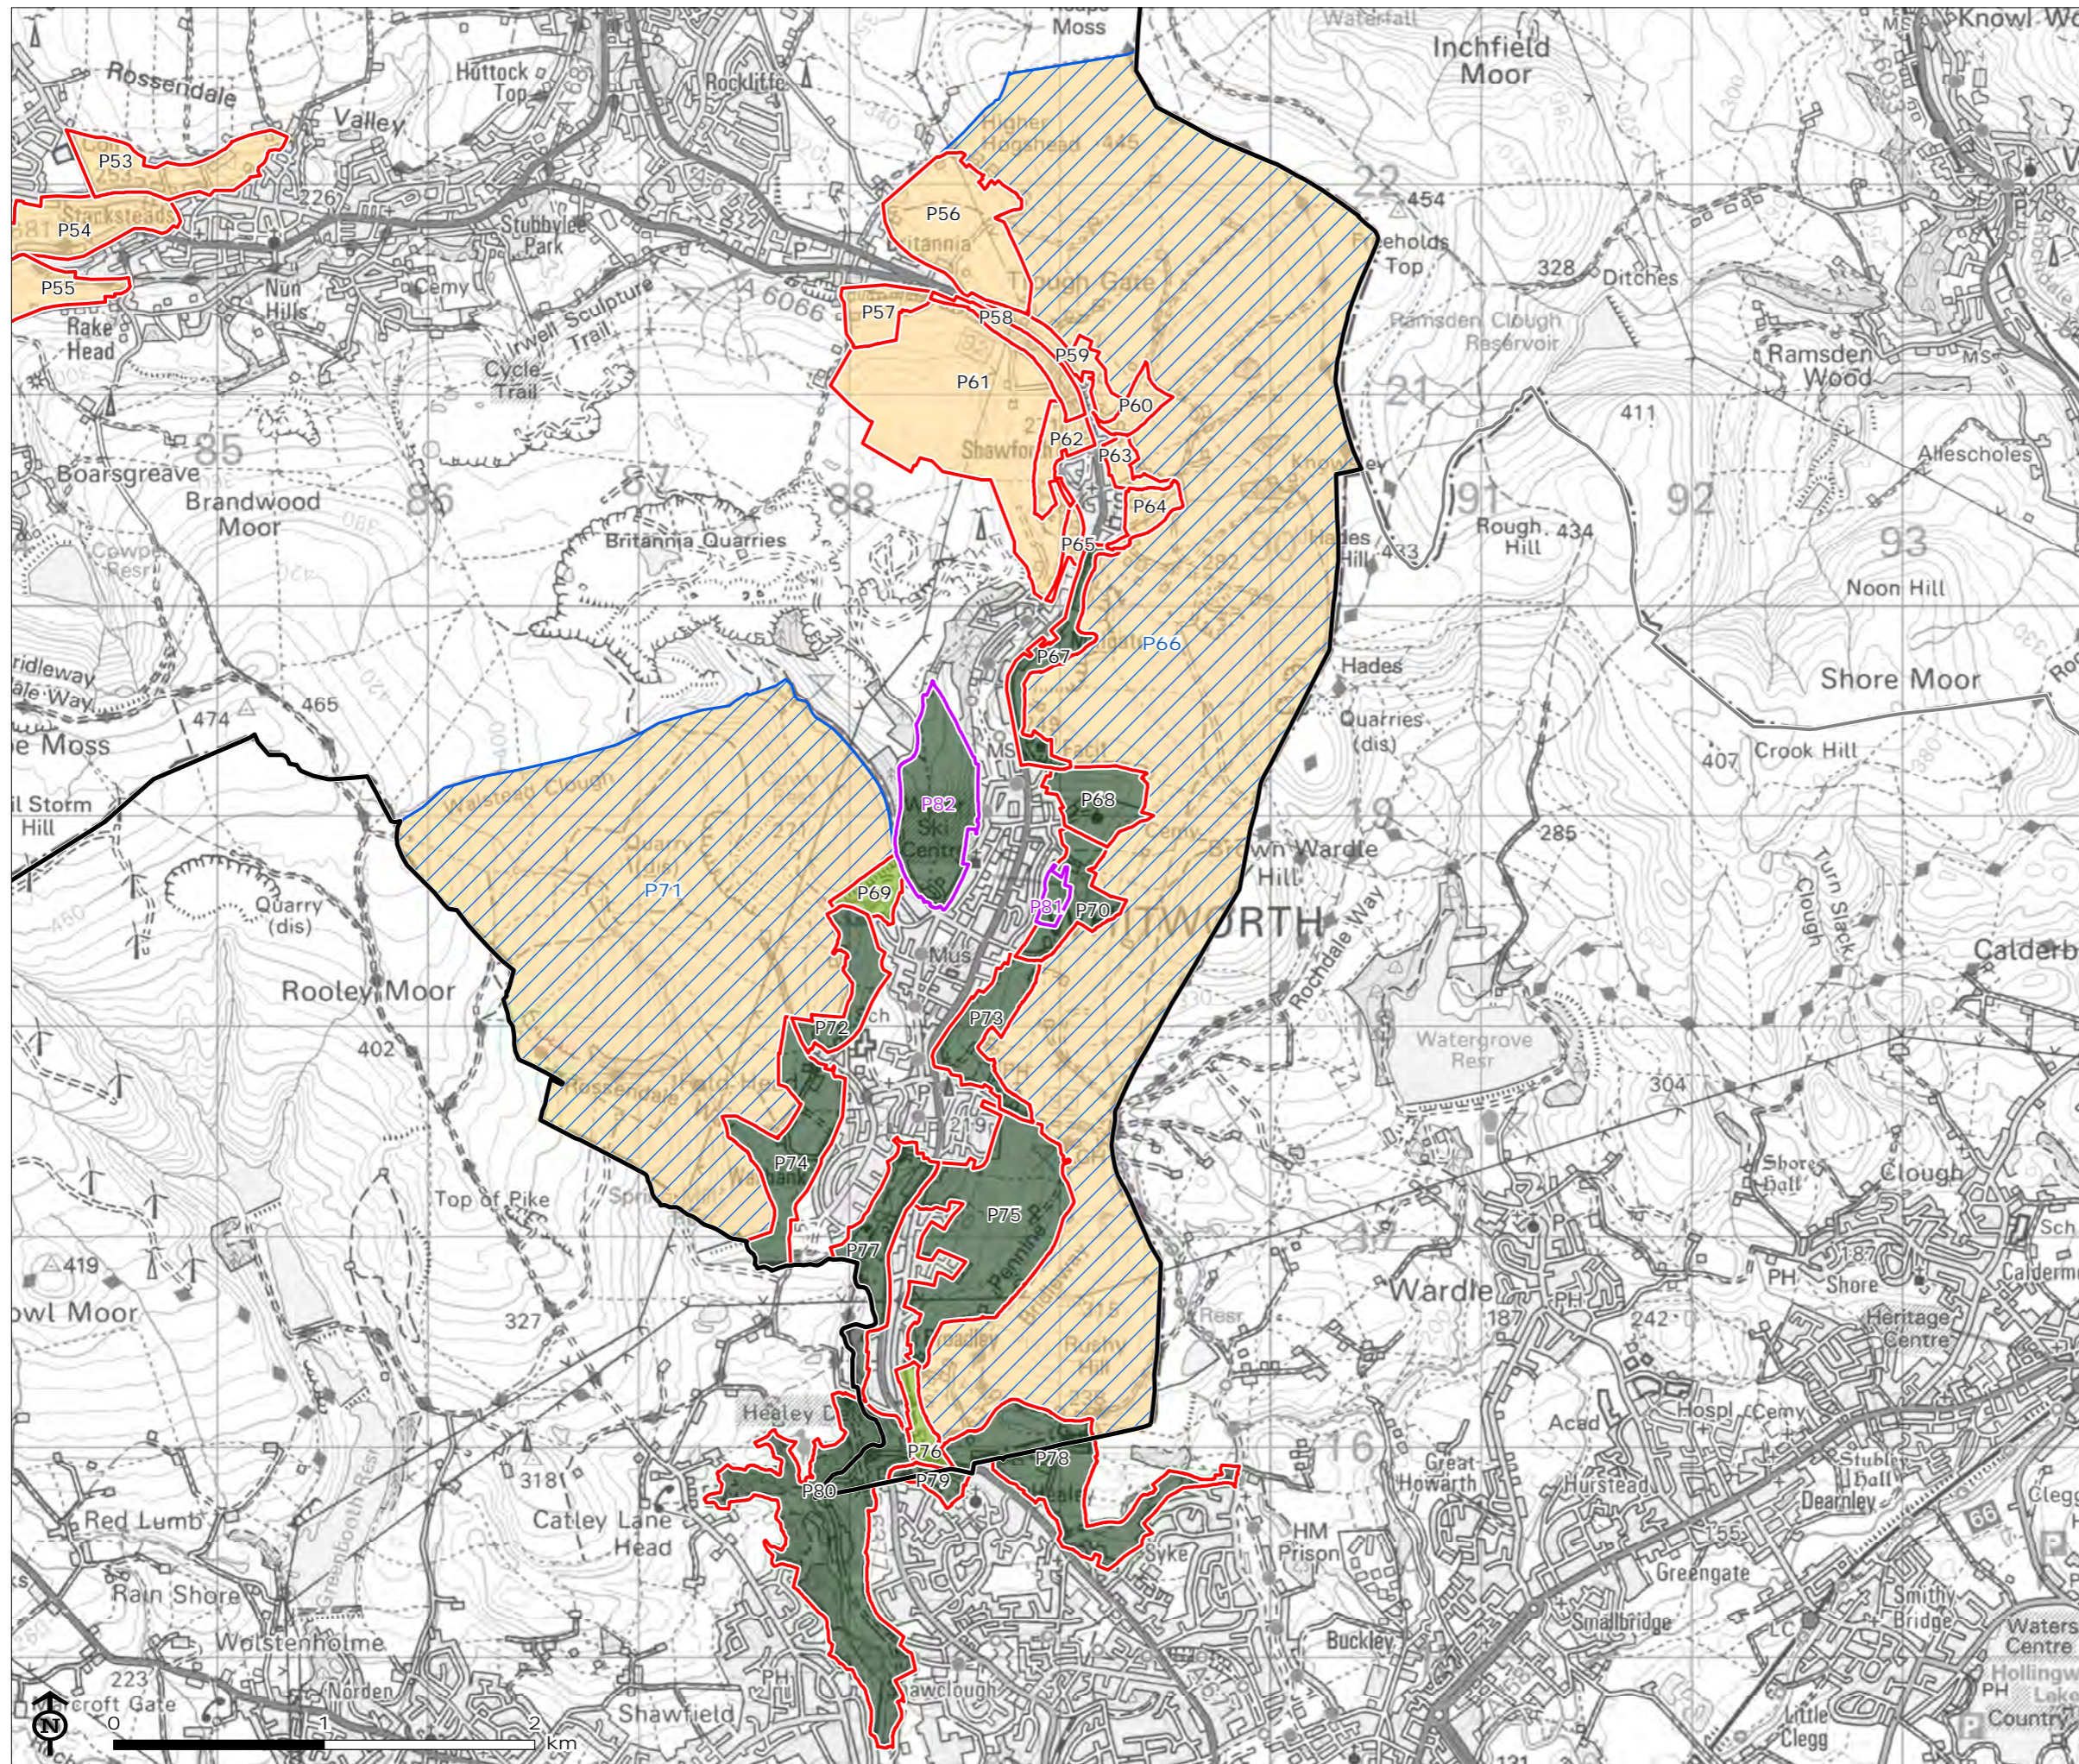

ROSSENDALE
GREEN BELT REVIEW

Figure 4.1.5: Purpose 1a
Assessment Parcels

1. Rossendale Borough Council
   - Other Local Authority boundary
   - Green Belt Parcel
   - Broad Area
   - Assessed Non-Green Belt Parcel
2. Green Belt Purpose 1a Rating
3. Strong
   - Moderate
   - Not Applicable

Map Scale @ A3: 1:31,000