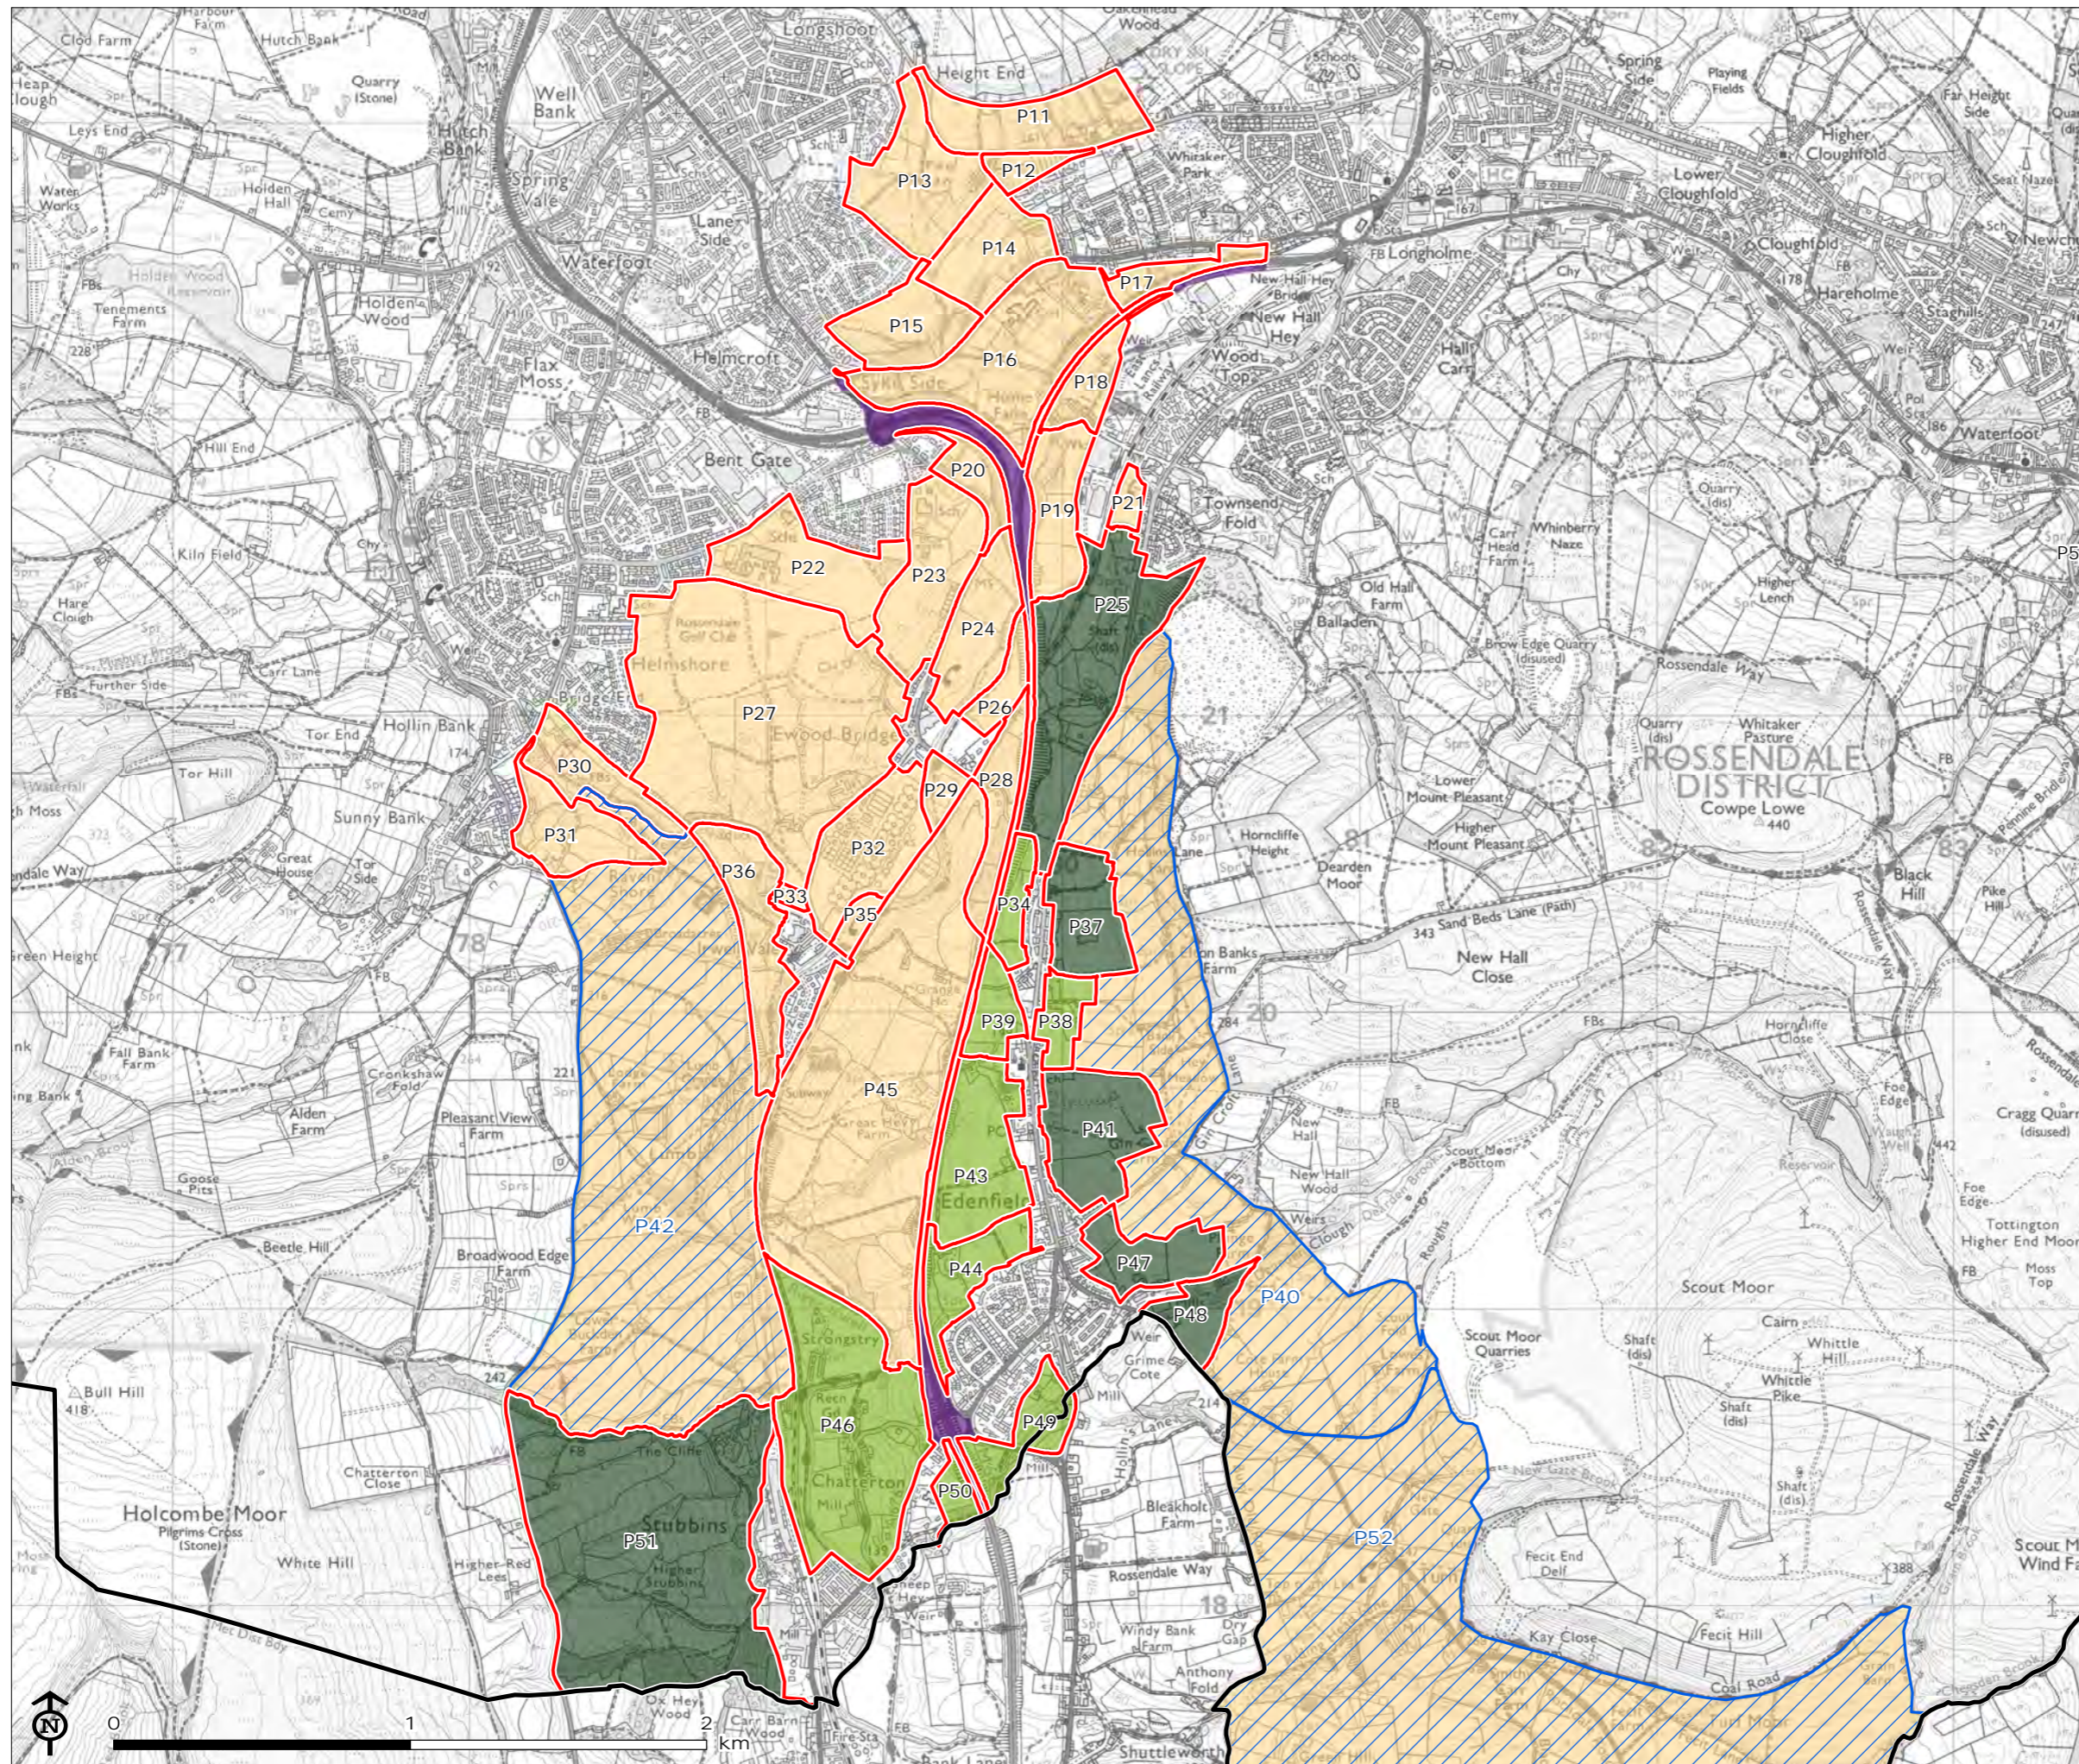

ROSSENDALE GREEN BELT REVIEW

Figure 4.1.1: Purpose 1a Assessment Parcels

-  Rossendale Borough Council
 -  Other Local Authority boundary
 -  Green Belt Parcel
 -  Broad Area
 -  Assessed Non-Green Belt Parcel
 -  Road Corridor
- Green Belt Purpose 1a Rating
-  Strong
 -  Moderate
 -  Not Applicable

Map Scale @ A3: 1:52,000

ROSSENDALE
GREEN BELT REVIEW

Figure 4.1.2: Purpose 1a
Assessment Parcels

-  Rossendale Borough Council
-  Other Local Authority boundary
-  Green Belt Parcel
-  Road Corridor
- Green Belt Purpose 1a Rating
-  Not Applicable

Map Scale @ A3: 1:10,000

ROSSENDALE GREEN BELT REVIEW

Figure 4.1.3: Purpose 1a Assessment Parcels

-  Rossendale Borough Council
 -  Other Local Authority boundary
 -  Green Belt Parcel
 -  Broad Area
 -  Road Corridor
- Green Belt Purpose 1a Rating
-  Strong
 -  Moderate
 -  Not Applicable

Map Scale @ A3: 1:22,000

ROSSENDALE
GREEN BELT REVIEW

Figure 4.1.4: Purpose 1a
Assessment Parcels

- Green Belt Parcel
- Green Belt Purpose 1a Rating
- Not Applicable

Map Scale @ A3: 1:9,000

ROSSENDALE
GREEN BELT REVIEW