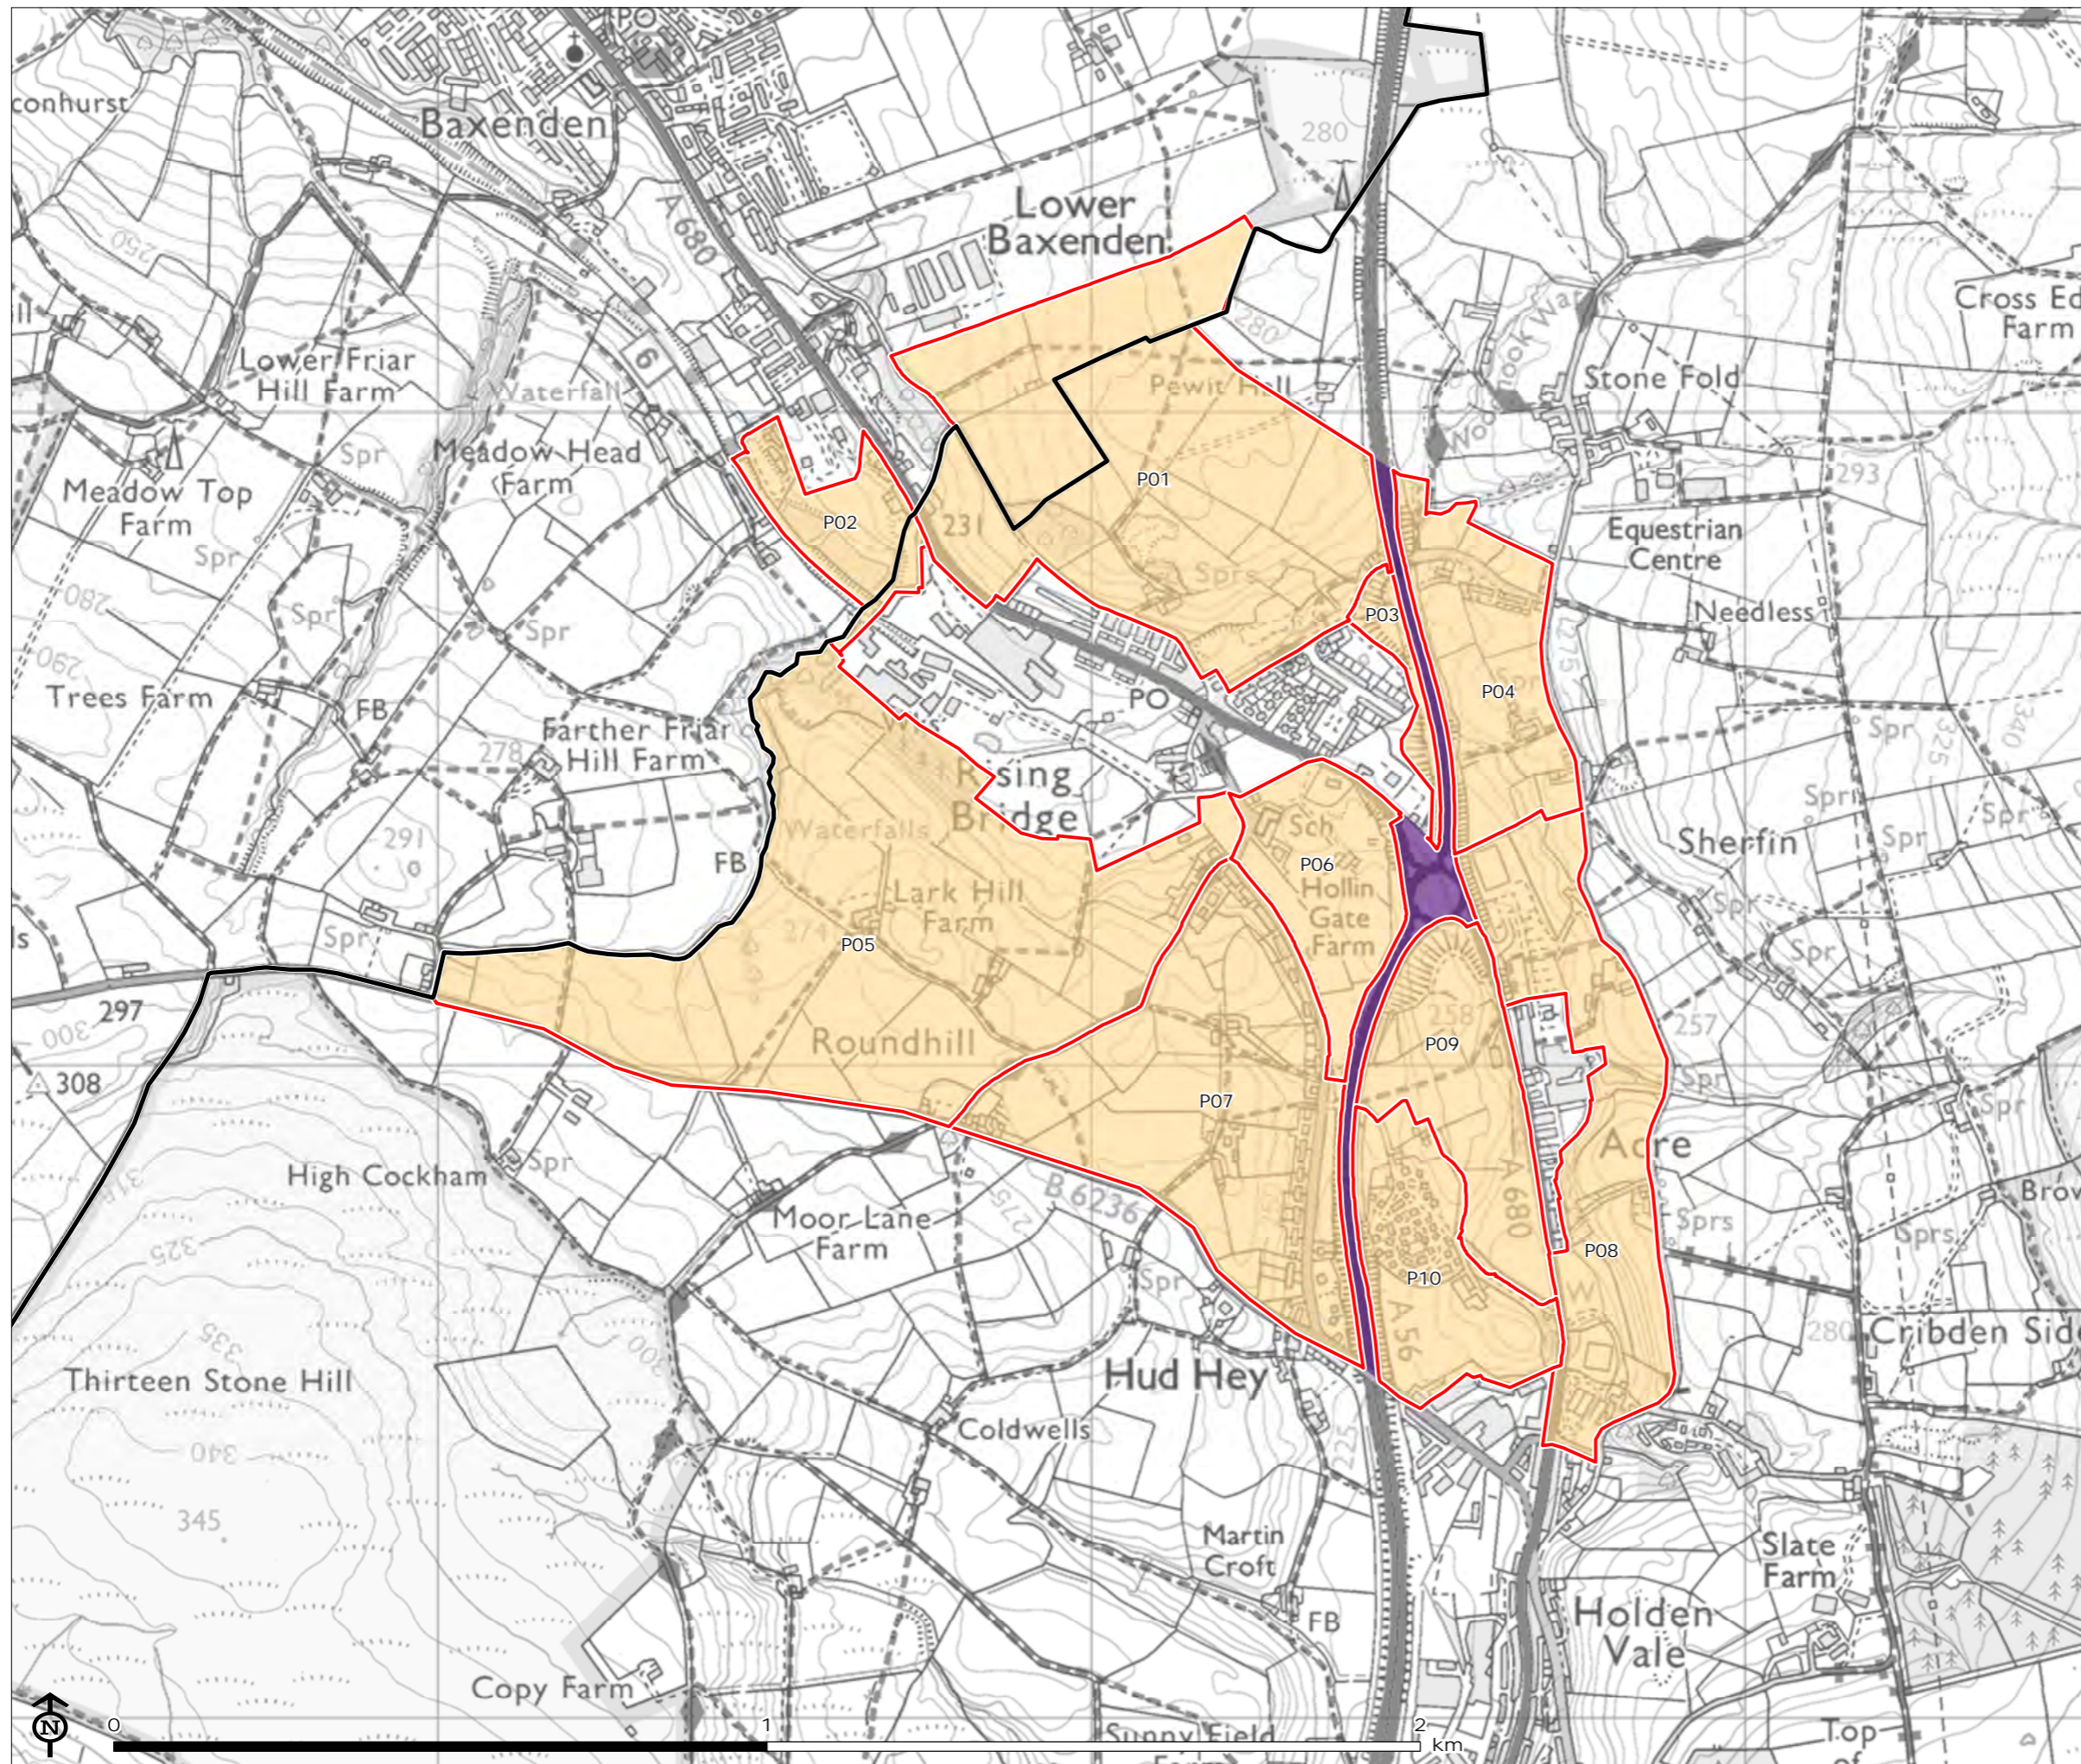

ROSSENDALE GREEN BELT REVIEW

Figure 4.1.1: Purpose 1a Assessment Parcels

-  Rossendale Borough Council
 -  Other Local Authority boundary
 -  Green Belt Parcel
 -  Broad Area
 -  Assessed Non-Green Belt Parcel
 -  Road Corridor
- Green Belt Purpose 1a Rating
-  Strong
 -  Moderate
 -  Not Applicable

Map Scale @ A3: 1:52,000

ROSSENDALE
GREEN BELT REVIEW

Figure 4.1.2: Purpose 1a
Assessment Parcels

-  Rossendale Borough Council
-  Other Local Authority boundary
-  Green Belt Parcel
-  Road Corridor
- Green Belt Purpose 1a Rating
-  Not Applicable

Map Scale @ A3: 1:10,000

ROSSENDALE GREEN BELT REVIEW

Figure 4.1.3: Purpose 1a Assessment Parcels

-  Rossendale Borough Council
 -  Other Local Authority boundary
 -  Green Belt Parcel
 -  Broad Area
 -  Road Corridor
- Green Belt Purpose 1a Rating
-  Strong
 -  Moderate
 -  Not Applicable

Map Scale @ A3: 1:31,000