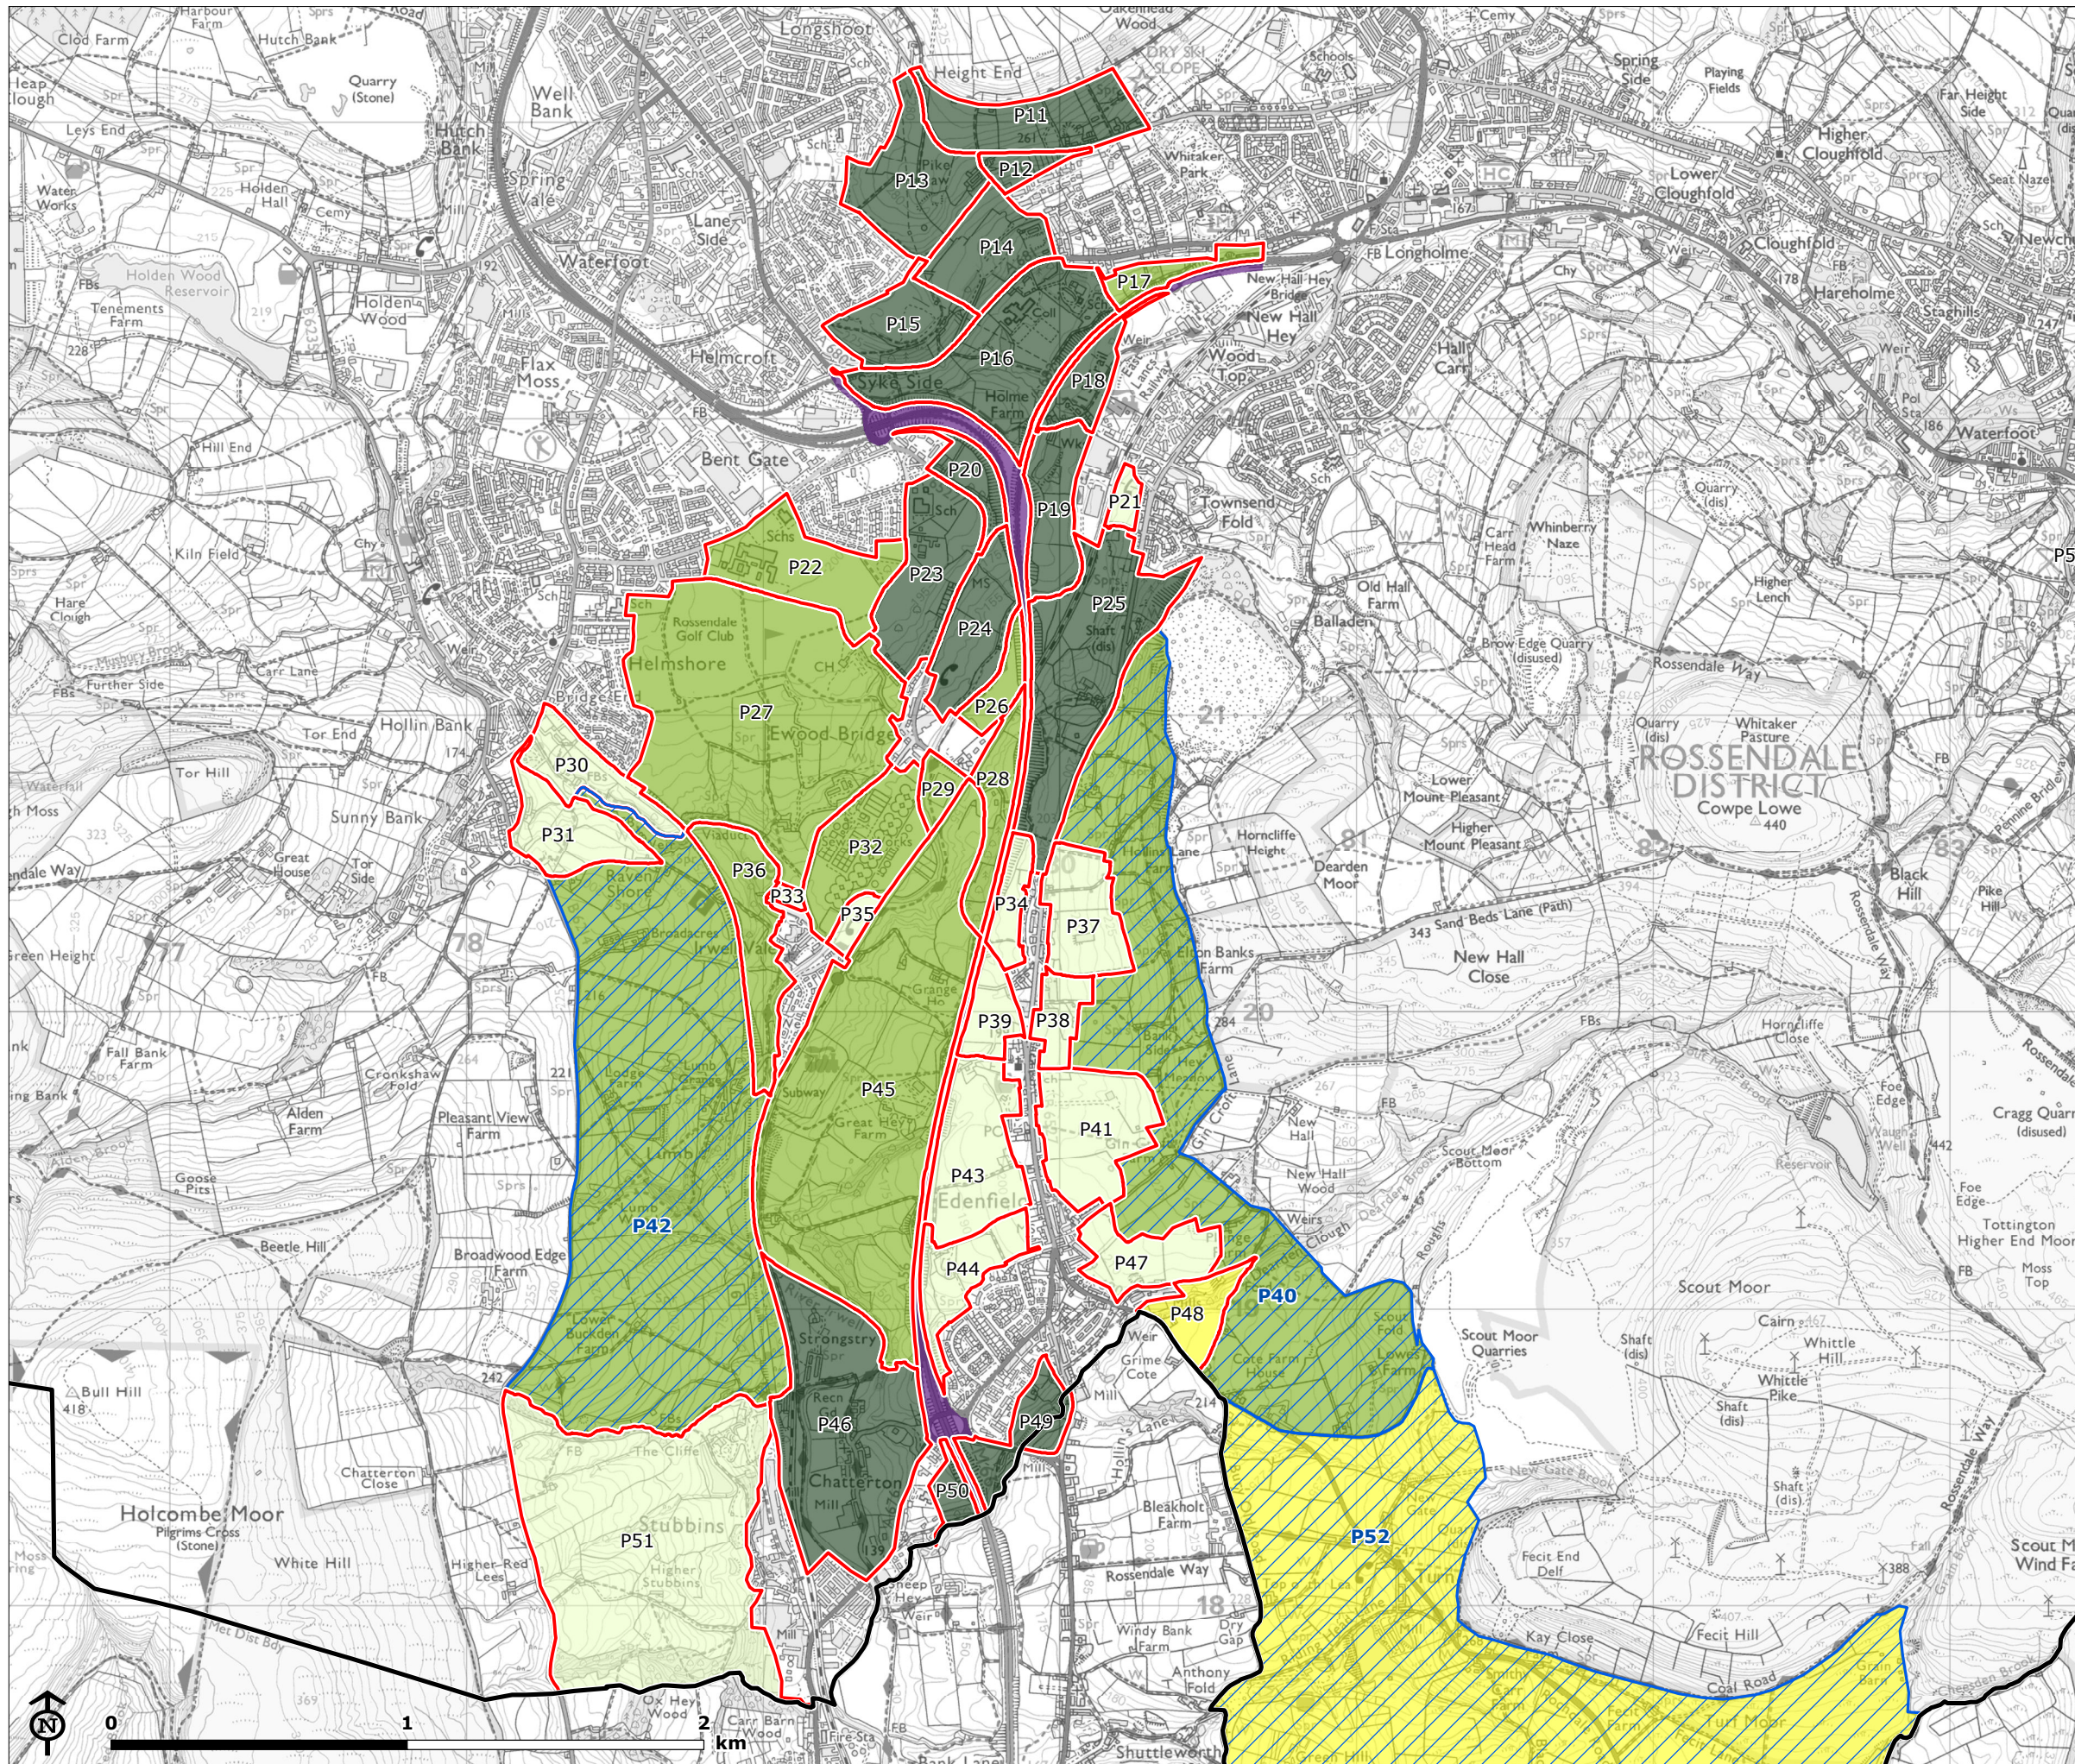

# ROSSENDALE GREEN BELT REVIEW

**Figure 4.3.1: Purpose 2 Assessment Parcels**

-  Rossendale Borough Council
  -  Other Local Authority boundary
  -  Green Belt Parcel
  -  Broad Area
  -  Assessed Non-Green Belt Parcel
  -  Road Corridor
- Green Belt Purpose 2 Rating**
-  Strong
  -  Moderate
  -  Weak
  -  No Contribution

Map Scale @ A3: 1:52,000

**ROSSENDALE  
GREEN BELT REVIEW**

**Figure 4.3.2: Purpose 2  
Assessment Parcels**

-  Rossendale Borough Council
  -  Other Local Authority boundary
  -  Green Belt Parcel
  -  Road Corridor
- Green Belt Purpose 2 Rating**
-  Strong
  -  Moderate
  -  No Contribution

Map Scale @ A3: 1:10,000

# ROSSENDALE GREEN BELT REVIEW

**Figure 4.3.3: Purpose 2 Assessment Parcels**

-  Rossendale Borough Council
  -  Other Local Authority boundary
  -  Green Belt Parcel
  -  Broad Area
  -  Road Corridor
- Green Belt Purpose 2 Rating**
-  Strong
  -  Moderate
  -  Weak
  -  No Contribution