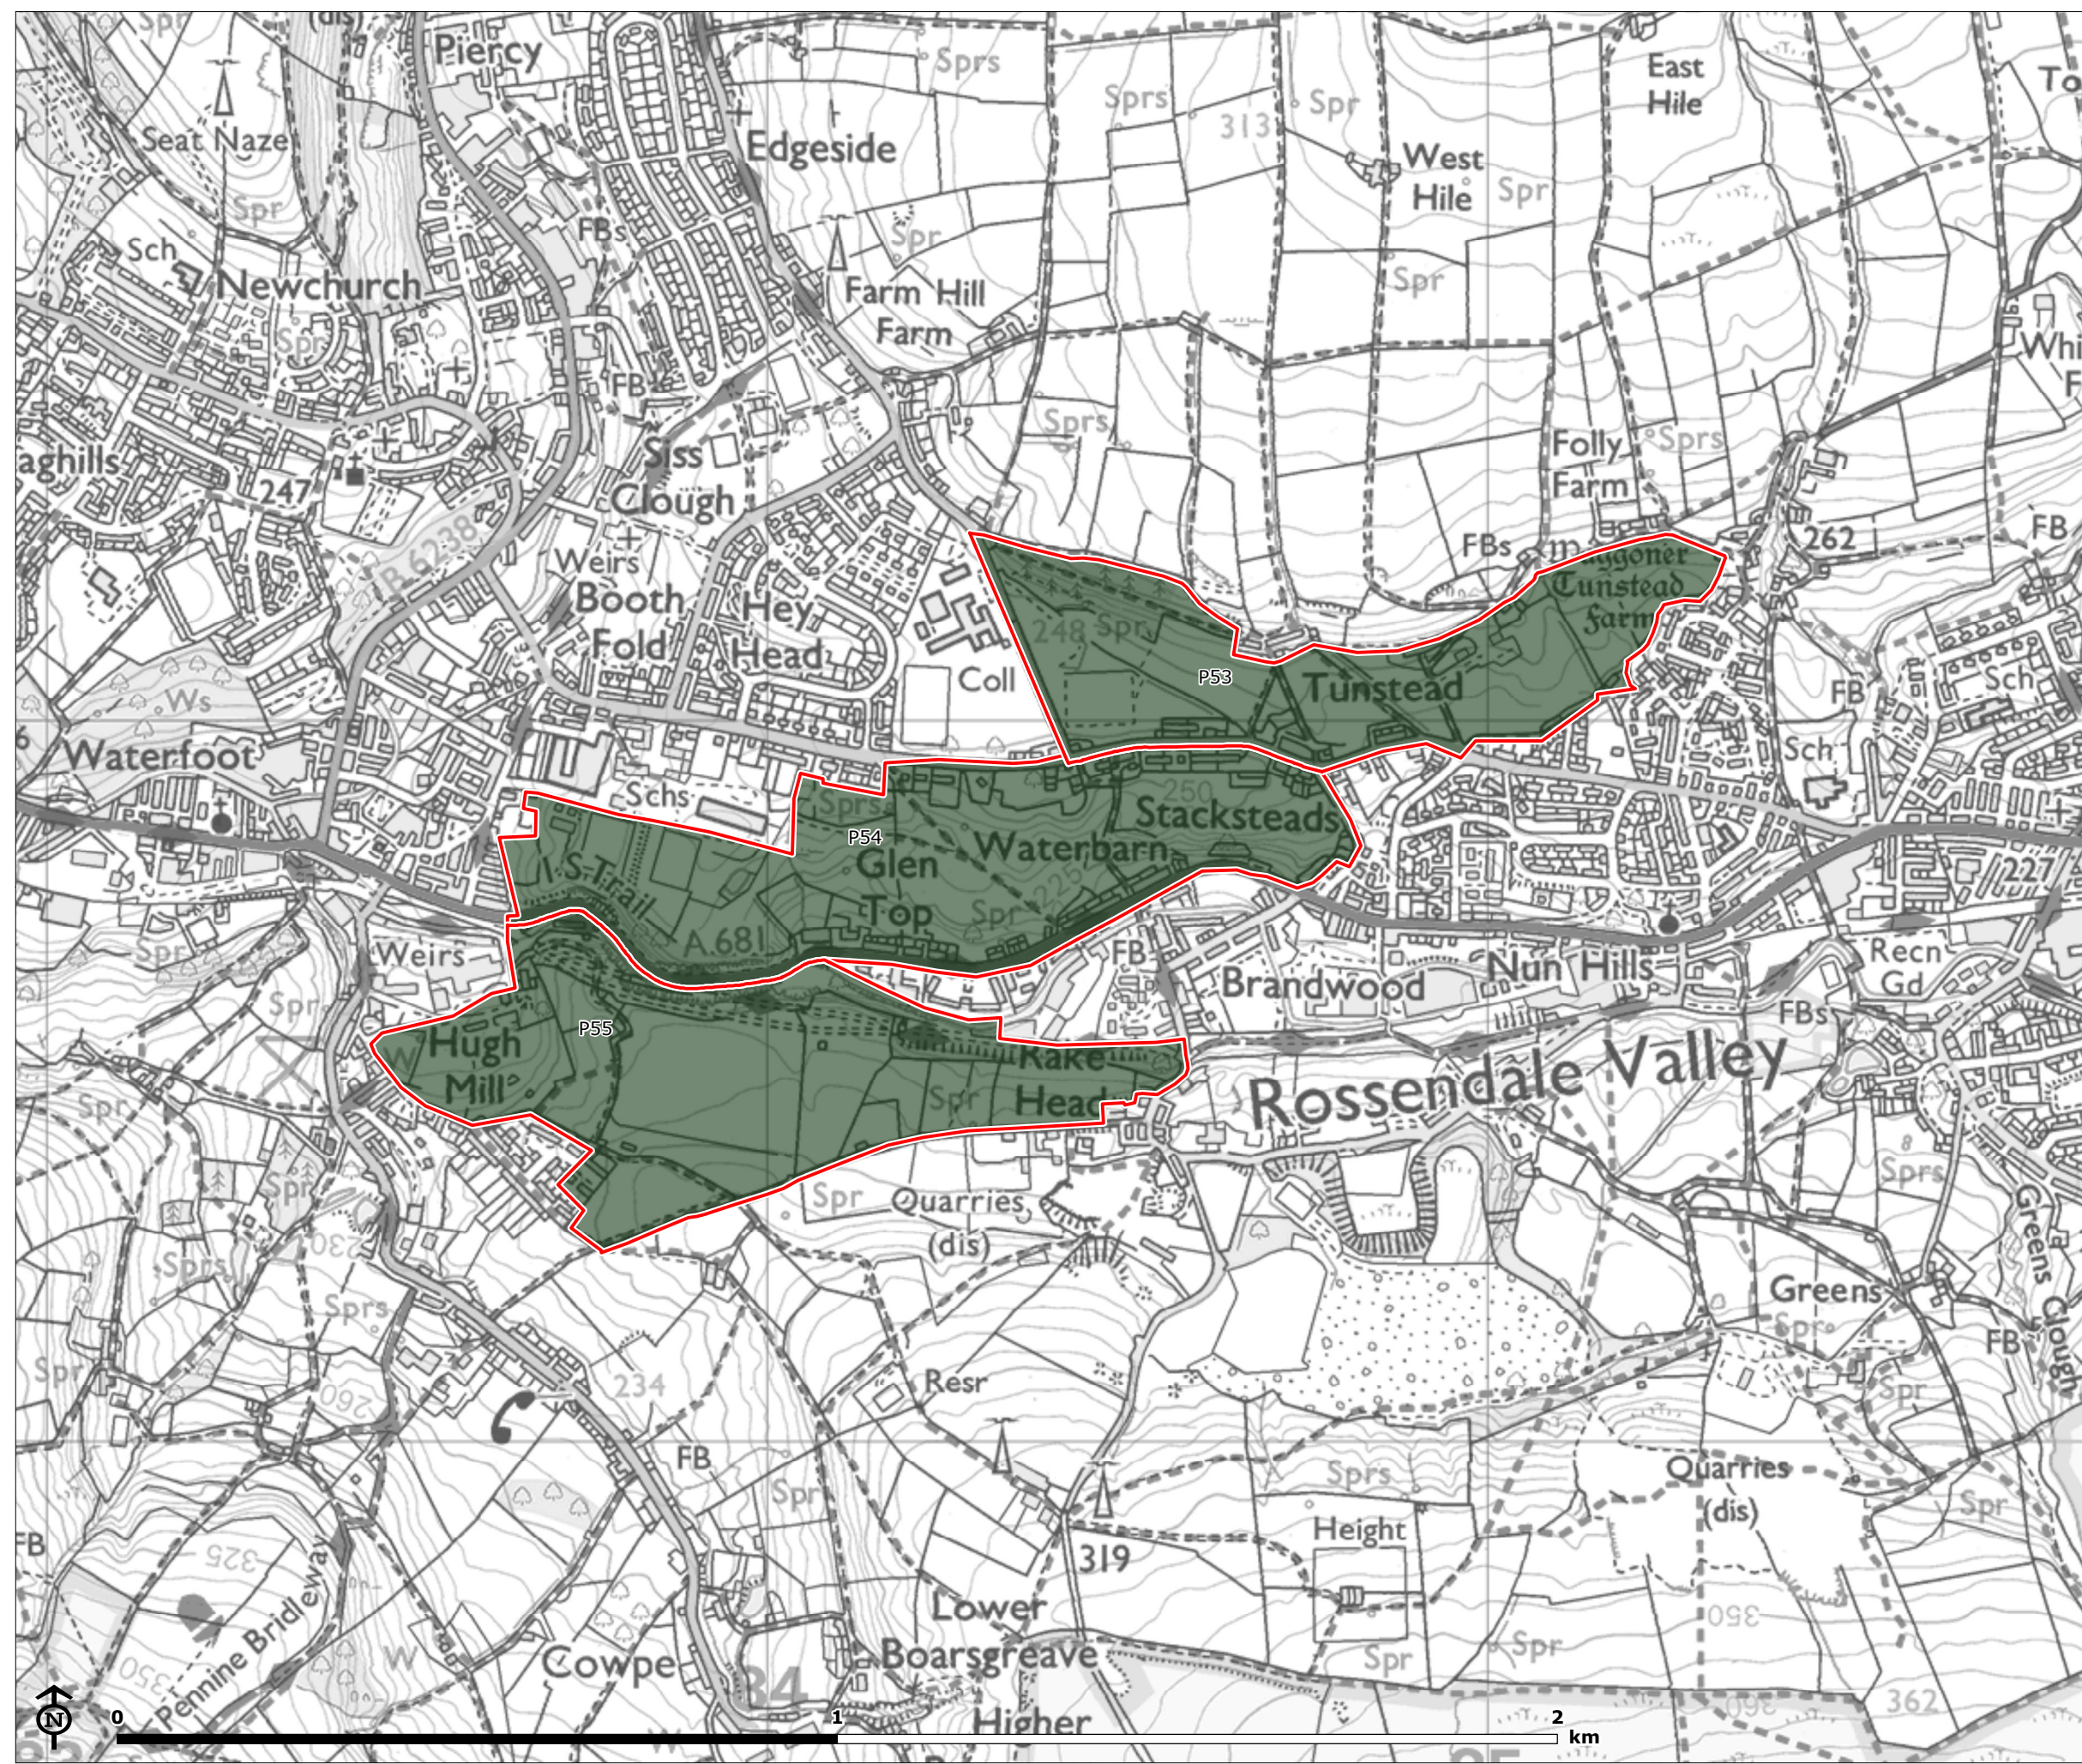

Map Scale @ A3: 1:52,000

**ROSSENDALE  
GREEN BELT REVIEW**

**Figure 4.3.2: Purpose 2  
Assessment Parcels**

-  Rossendale Borough Council
  -  Other Local Authority boundary
  -  Green Belt Parcel
  -  Road Corridor
- Green Belt Purpose 2 Rating**
-  Strong
  -  Moderate
  -  No Contribution

# ROSSENDALE GREEN BELT REVIEW

**Figure 4.3.3: Purpose 2 Assessment Parcels**

-  Rossendale Borough Council
  -  Other Local Authority boundary
  -  Green Belt Parcel
  -  Broad Area
  -  Road Corridor
- Green Belt Purpose 2 Rating**
-  Strong
  -  Moderate
  -  Weak
  -  No Contribution

Map Scale @ A3: 1:22,000

**ROSSENDALE  
GREEN BELT REVIEW**

**Figure 4.3.4: Purpose 2  
Assessment Parcels**

- Green Belt Parcel
- Green Belt Purpose 2 Rating**
- Strong

Map Scale @ A3: 1:9,000

Map Scale @ A3: 1:31,000