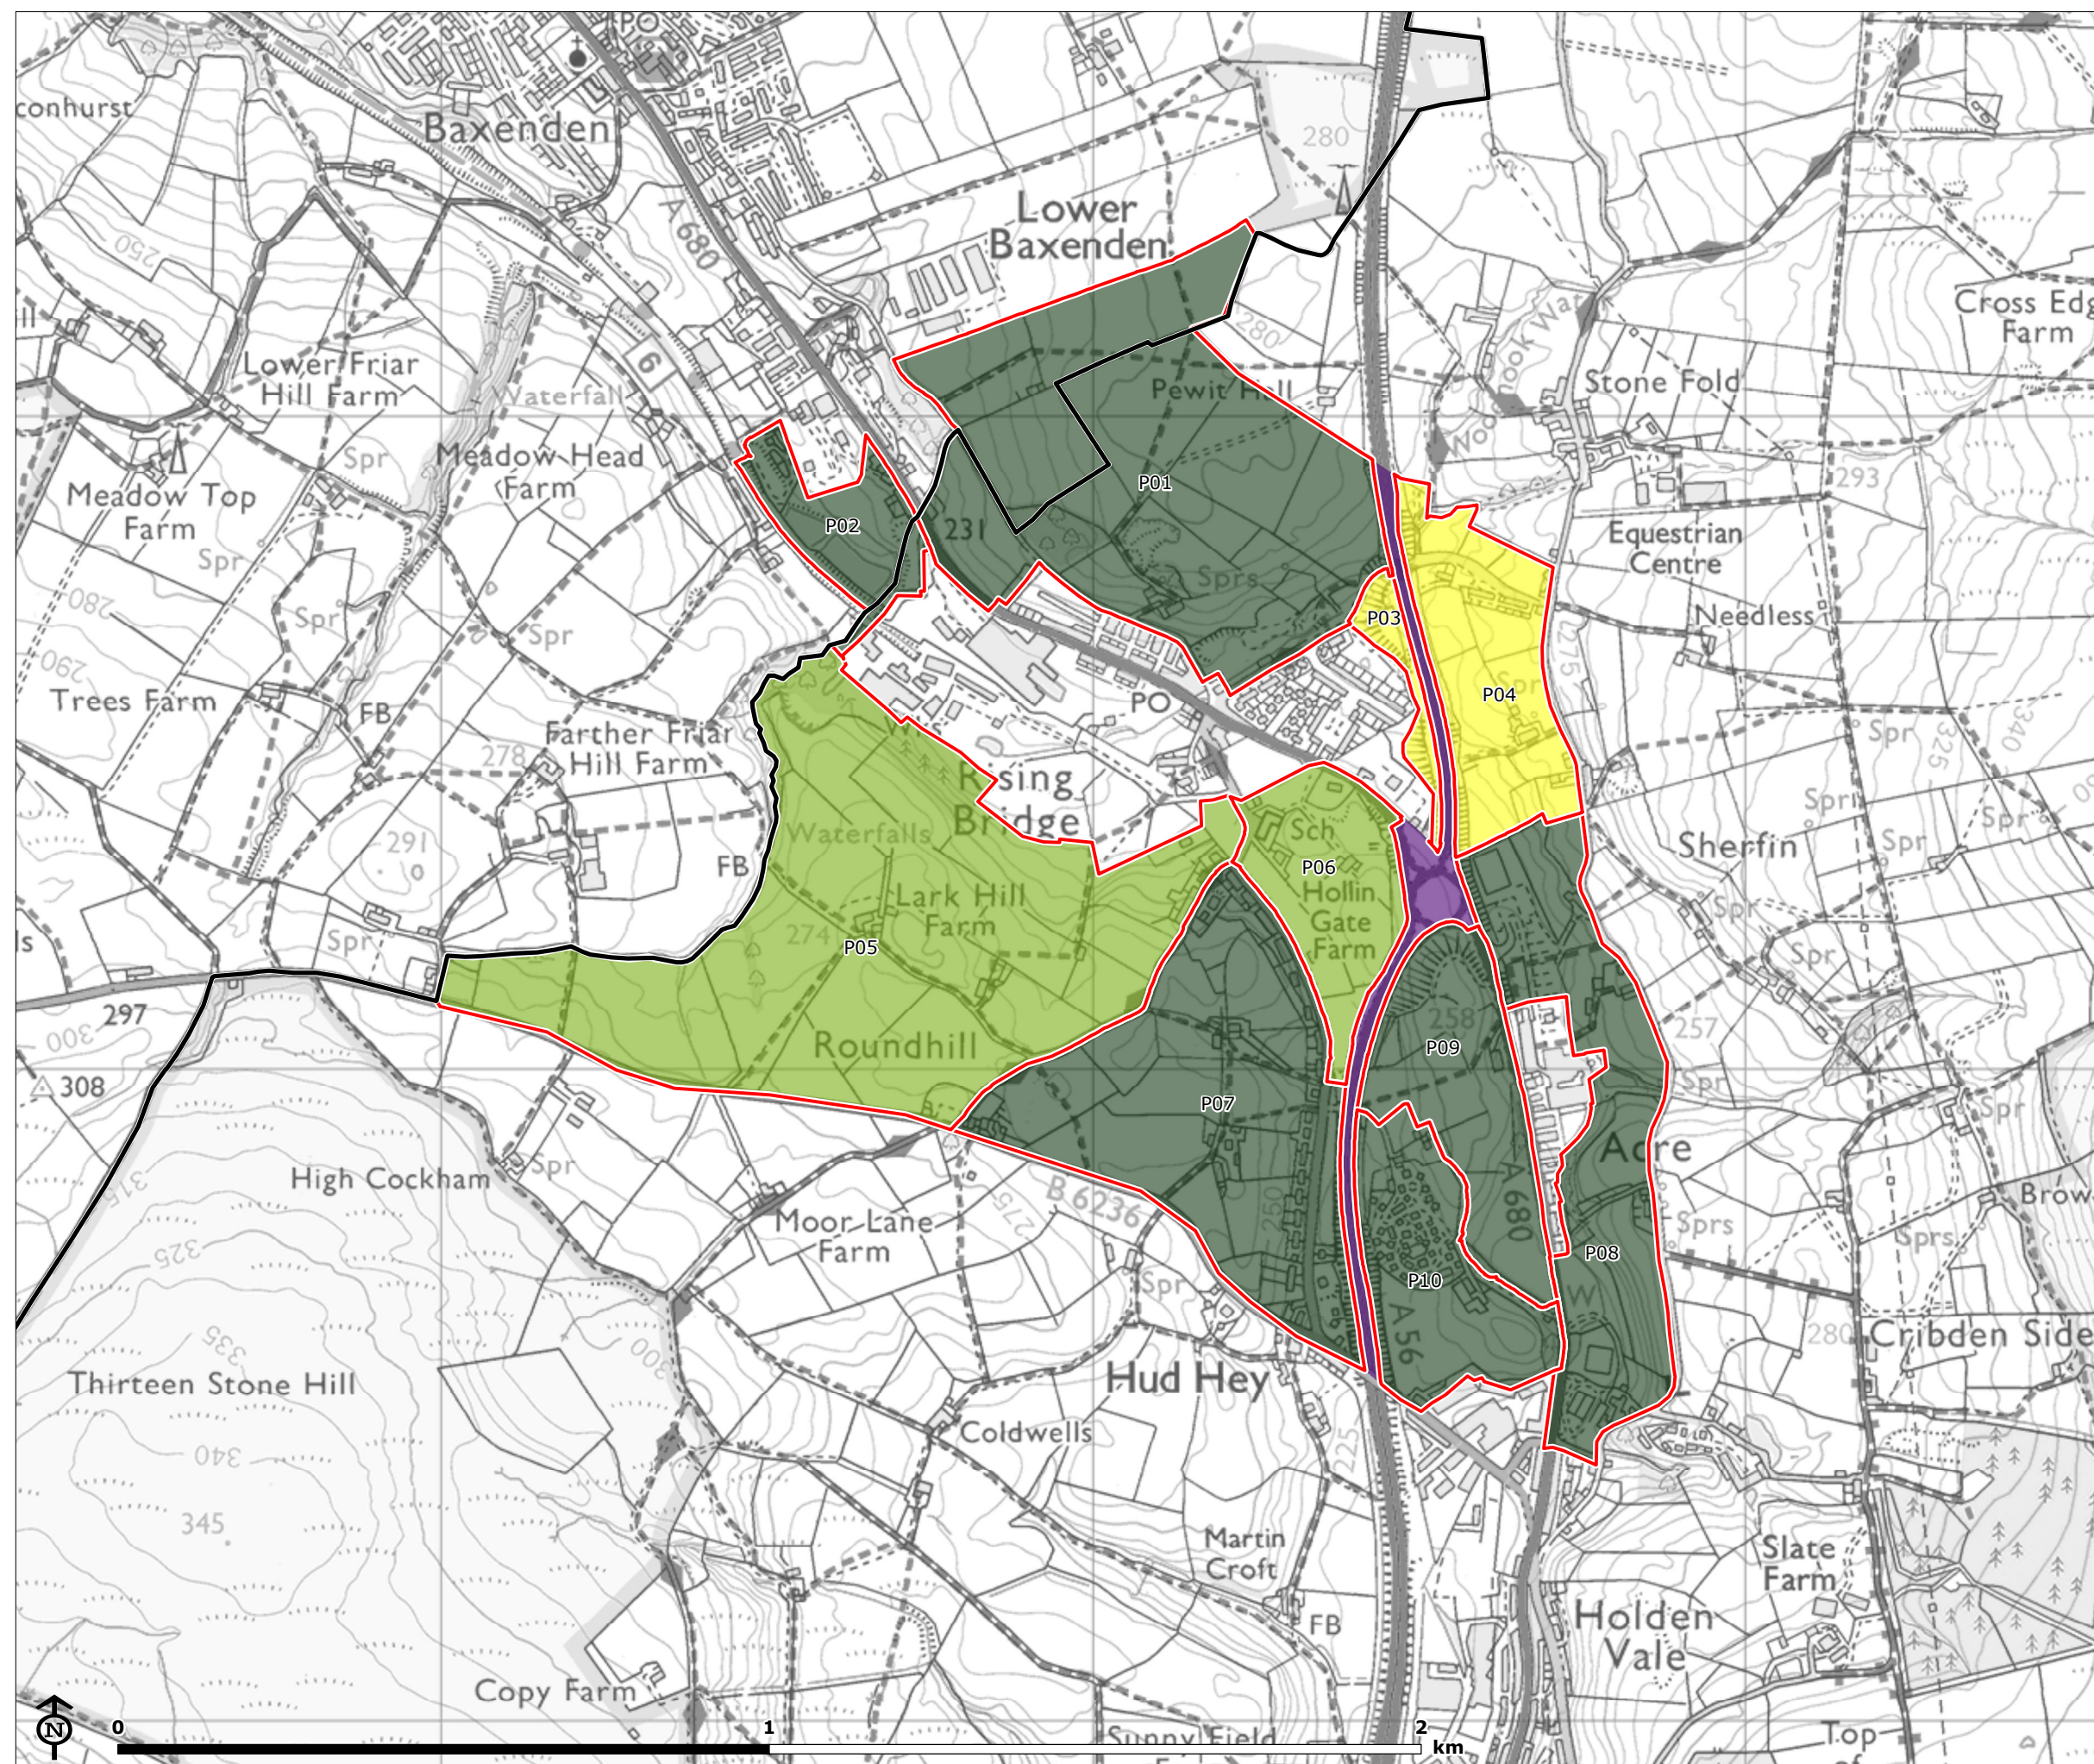

# ROSSENDALE GREEN BELT REVIEW

**Figure 4.3.1: Purpose 2 Assessment Parcels**

-  Rossendale Borough Council
  -  Other Local Authority boundary
  -  Green Belt Parcel
  -  Broad Area
  -  Assessed Non-Green Belt Parcel
  -  Road Corridor
- Green Belt Purpose 2 Rating**
-  Strong
  -  Moderate
  -  Weak
  -  No Contribution

Map Scale @ A3: 1:52,000

**ROSSENDALE  
GREEN BELT REVIEW**

**Figure 4.3.2: Purpose 2  
Assessment Parcels**

-  Rossendale Borough Council
  -  Other Local Authority boundary
  -  Green Belt Parcel
  -  Road Corridor
- Green Belt Purpose 2 Rating**
-  Strong
  -  Moderate
  -  No Contribution

Map Scale @ A3: 1:10,000

Map Scale @ A3: 1:31,000