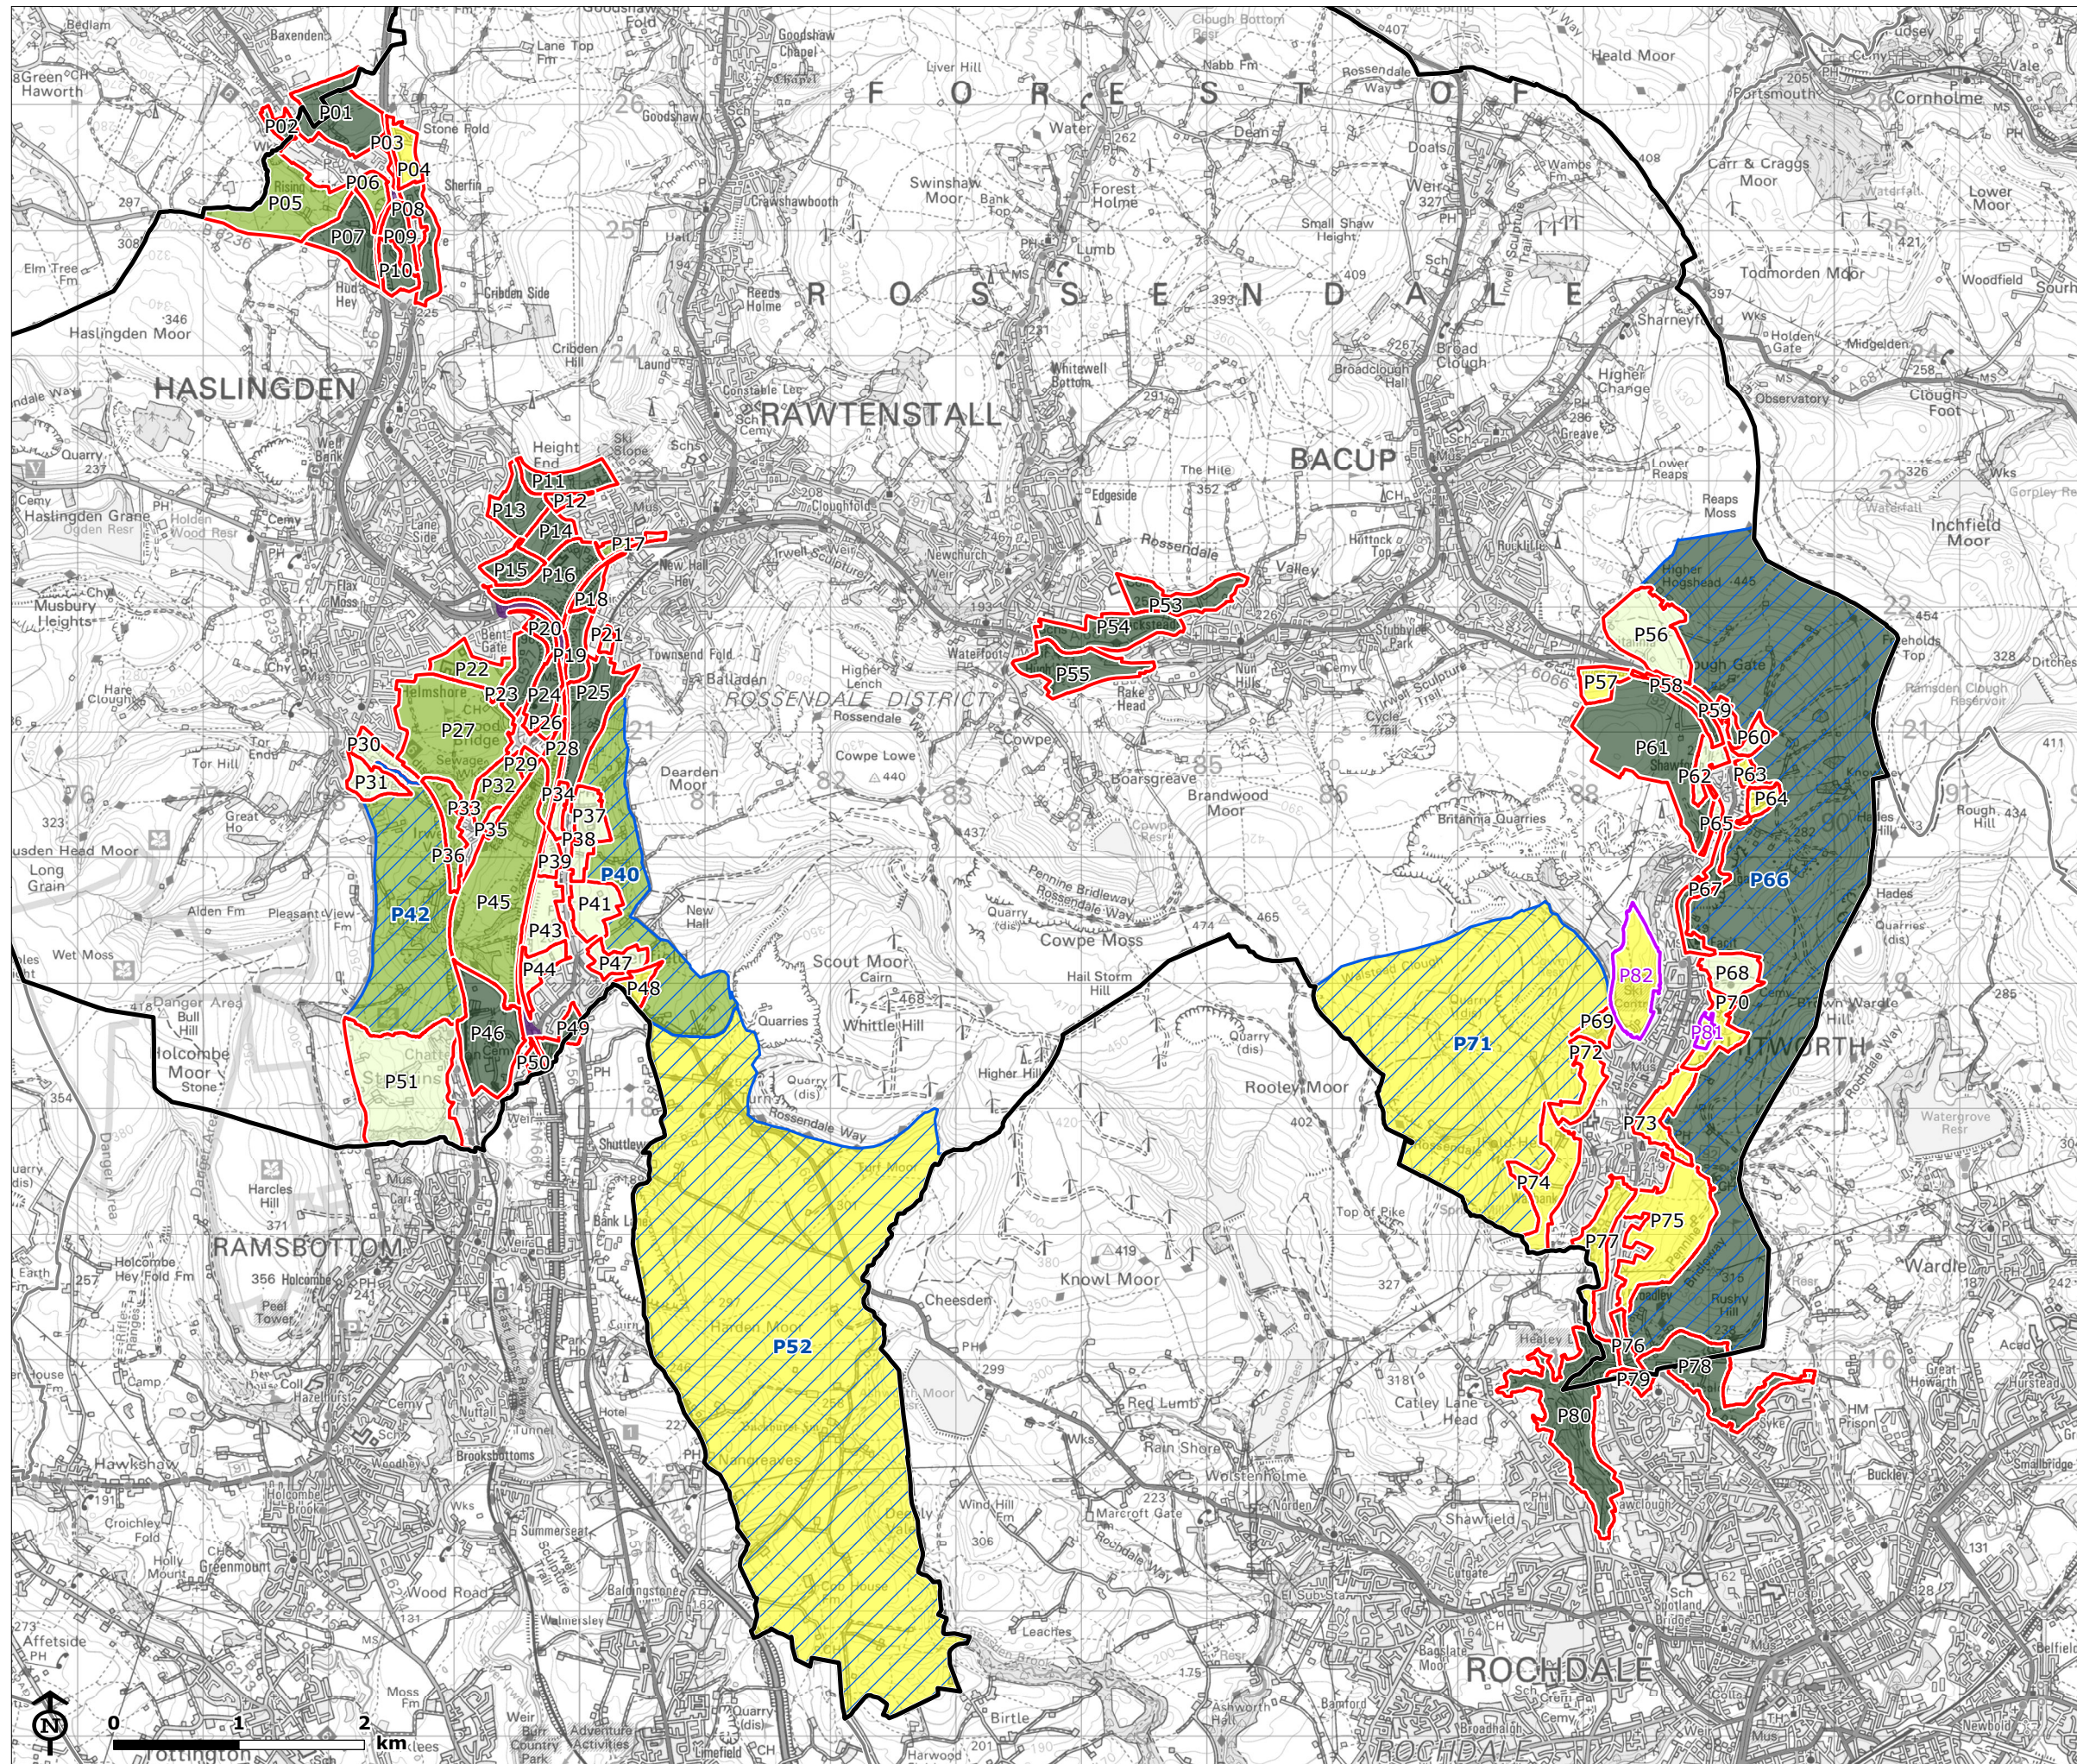

# ROSSENDALE GREEN BELT REVIEW

**Figure 4.3.1: Purpose 2 Assessment Parcels**

-  Rossendale Borough Council
  -  Other Local Authority boundary
  -  Green Belt Parcel
  -  Broad Area
  -  Assessed Non-Green Belt Parcel
  -  Road Corridor
- Green Belt Purpose 2 Rating**
-  Strong
  -  Moderate
  -  Weak
  -  No Contribution

Map Scale @ A3: 1:52,000

**ROSSENDALE  
GREEN BELT REVIEW**

**Figure 4.3.2: Purpose 2  
Assessment Parcels**

-  Rossendale Borough Council
  -  Other Local Authority boundary
  -  Green Belt Parcel
  -  Road Corridor
- Green Belt Purpose 2 Rating**
-  Strong
  -  Moderate
  -  No Contribution

# ROSSENDALE GREEN BELT REVIEW

**Figure 4.3.3: Purpose 2 Assessment Parcels**

-  Rossendale Borough Council
  -  Other Local Authority boundary
  -  Green Belt Parcel
  -  Broad Area
  -  Road Corridor
- Green Belt Purpose 2 Rating**
-  Strong
  -  Moderate
  -  Weak
  -  No Contribution

Map Scale @ A3: 1:31,000