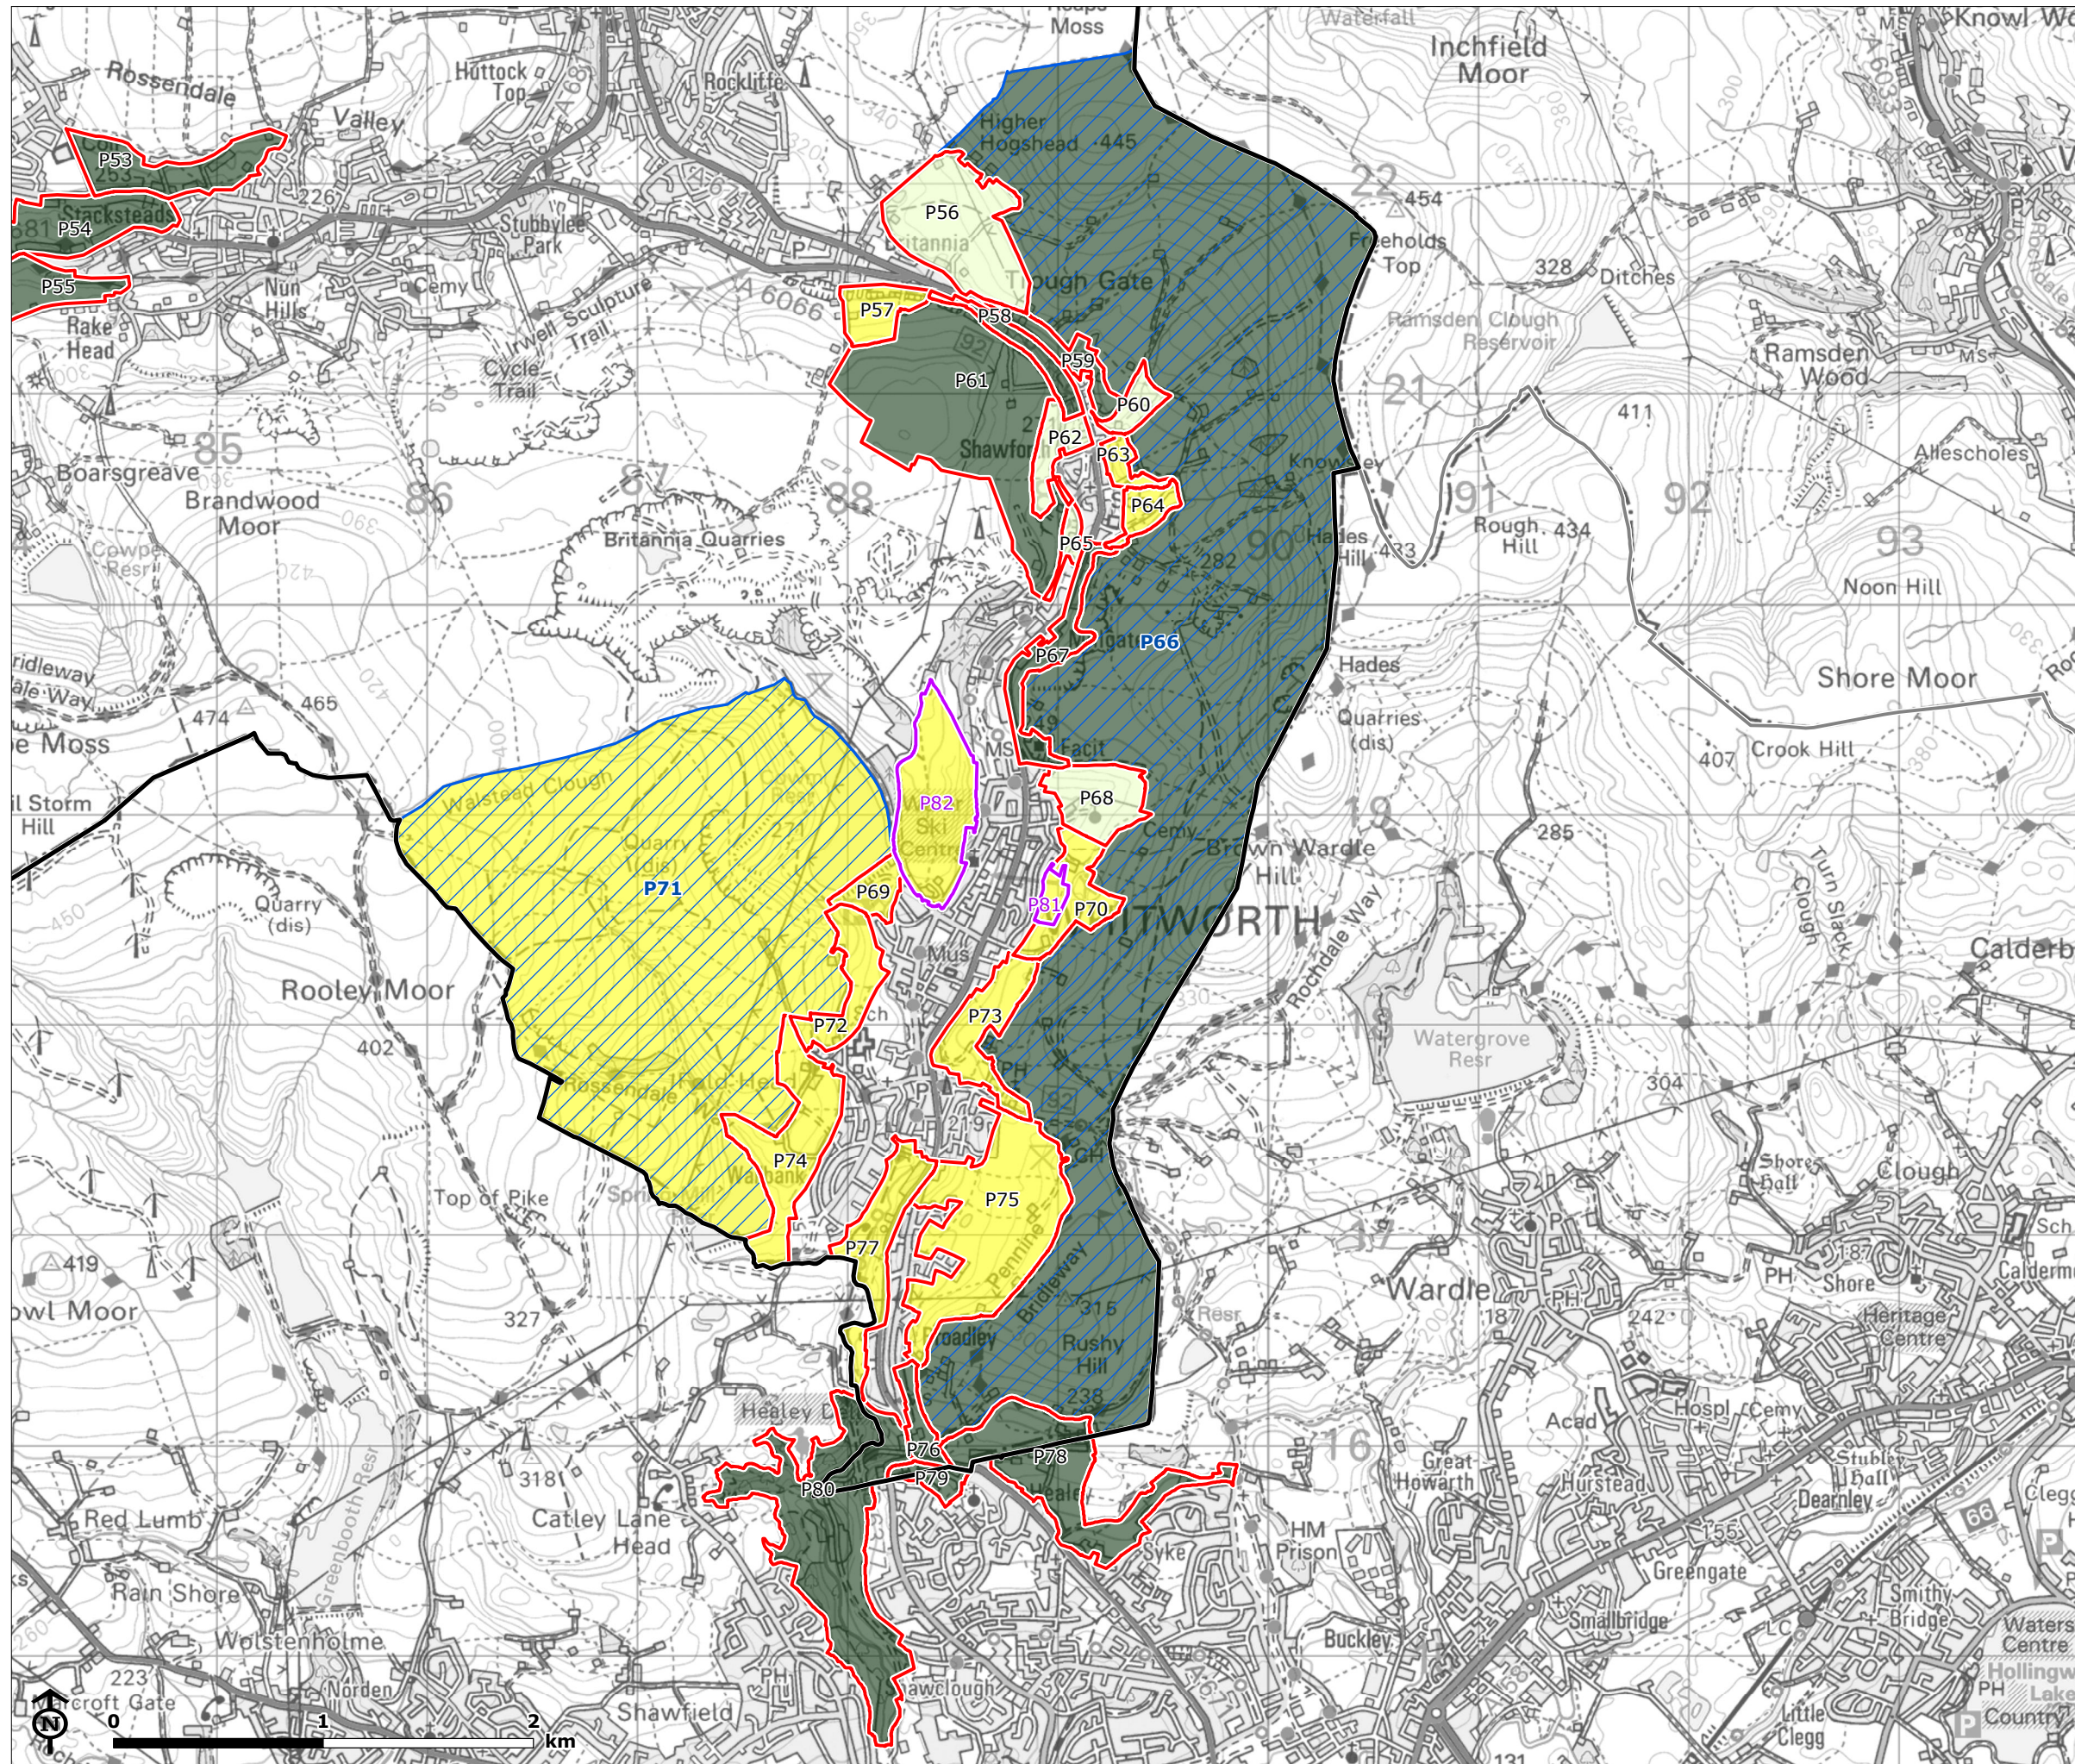

ROSSENDALE GREEN BELT REVIEW

Figure 4.3.5: Purpose 2 Assessment Parcels

1. Rossendale Borough Council
   - Other Local Authority boundary
   - Green Belt Parcel
   - Broad Area
   - Assessed Non-Green Belt Parcel
2. **Green Belt Purpose 2 Rating**
3. Strong
   - Weak
   - No Contribution

Map Scale @ A3: 1:31,000