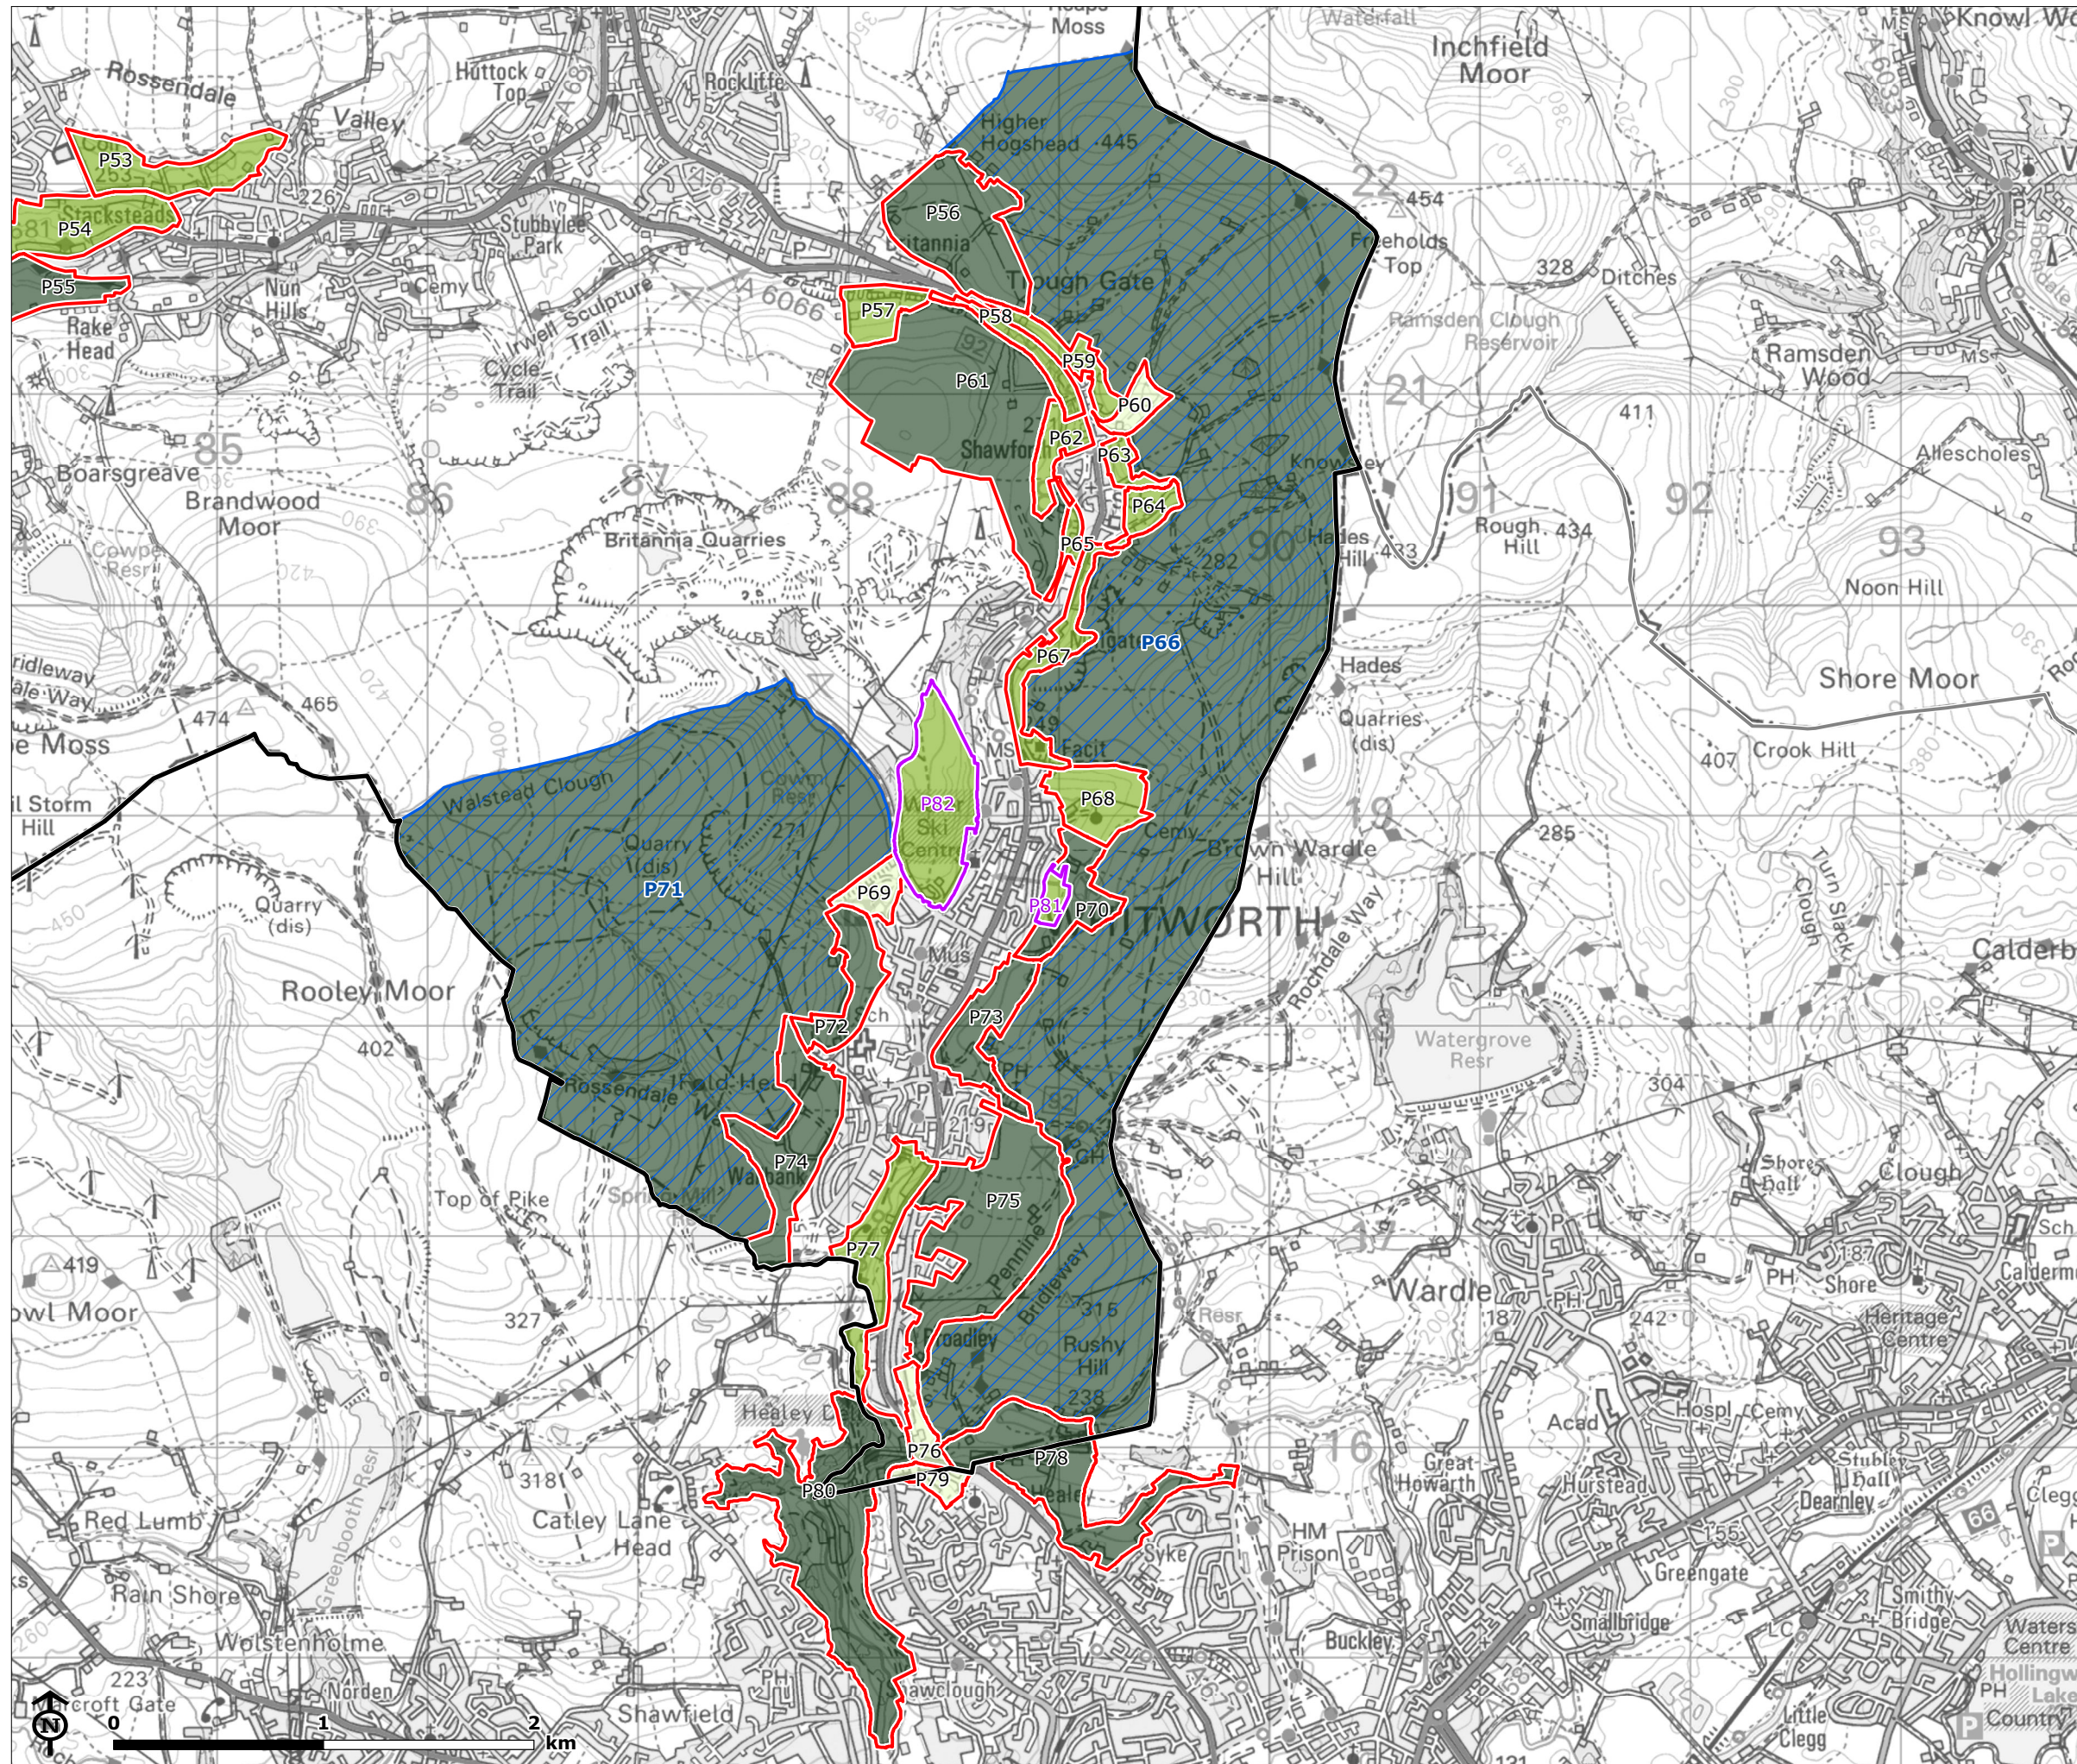

Map Scale @ A3: 1:52,000

ROSSENDALE GREEN BELT REVIEW

Figure 4.4.2: Purpose 3 Assessment Parcels

-  Rossendale Borough Council
 -  Other Local Authority boundary
 -  Green Belt Parcel
 -  Broad Area
 -  Assessed Non-Green Belt Parcel
 -  Road Corridor
- Green Belt Purpose 3 Rating**
-  Strong
 -  Moderate
 -  Weak

Map Scale @ A3: 1:10,000

ROSSENDALE GREEN BELT REVIEW

Figure 4.4.3: Purpose 3 Assessment Parcels

-  Rossendale Borough Council
 -  Other Local Authority boundary
 -  Green Belt Parcel
 -  Broad Area
 -  Assessed Non-Green Belt Parcel
 -  Road Corridor
- Green Belt Purpose 3 Rating**
-  Strong
 -  Moderate
 -  Weak

Map Scale @ A3: 1:22,000

ROSSENDALE GREEN BELT REVIEW

Figure 4.4.4: Purpose 3 Assessment Parcels

-  Other Local Authority boundary
 -  Green Belt Parcel
 -  Broad Area
 -  Assessed Non-Green Belt Parcel
 -  Road Corridor
- Green Belt Purpose 3 Rating**
-  Strong
 -  Moderate
 -  Weak

Map Scale @ A3: 1:31,000