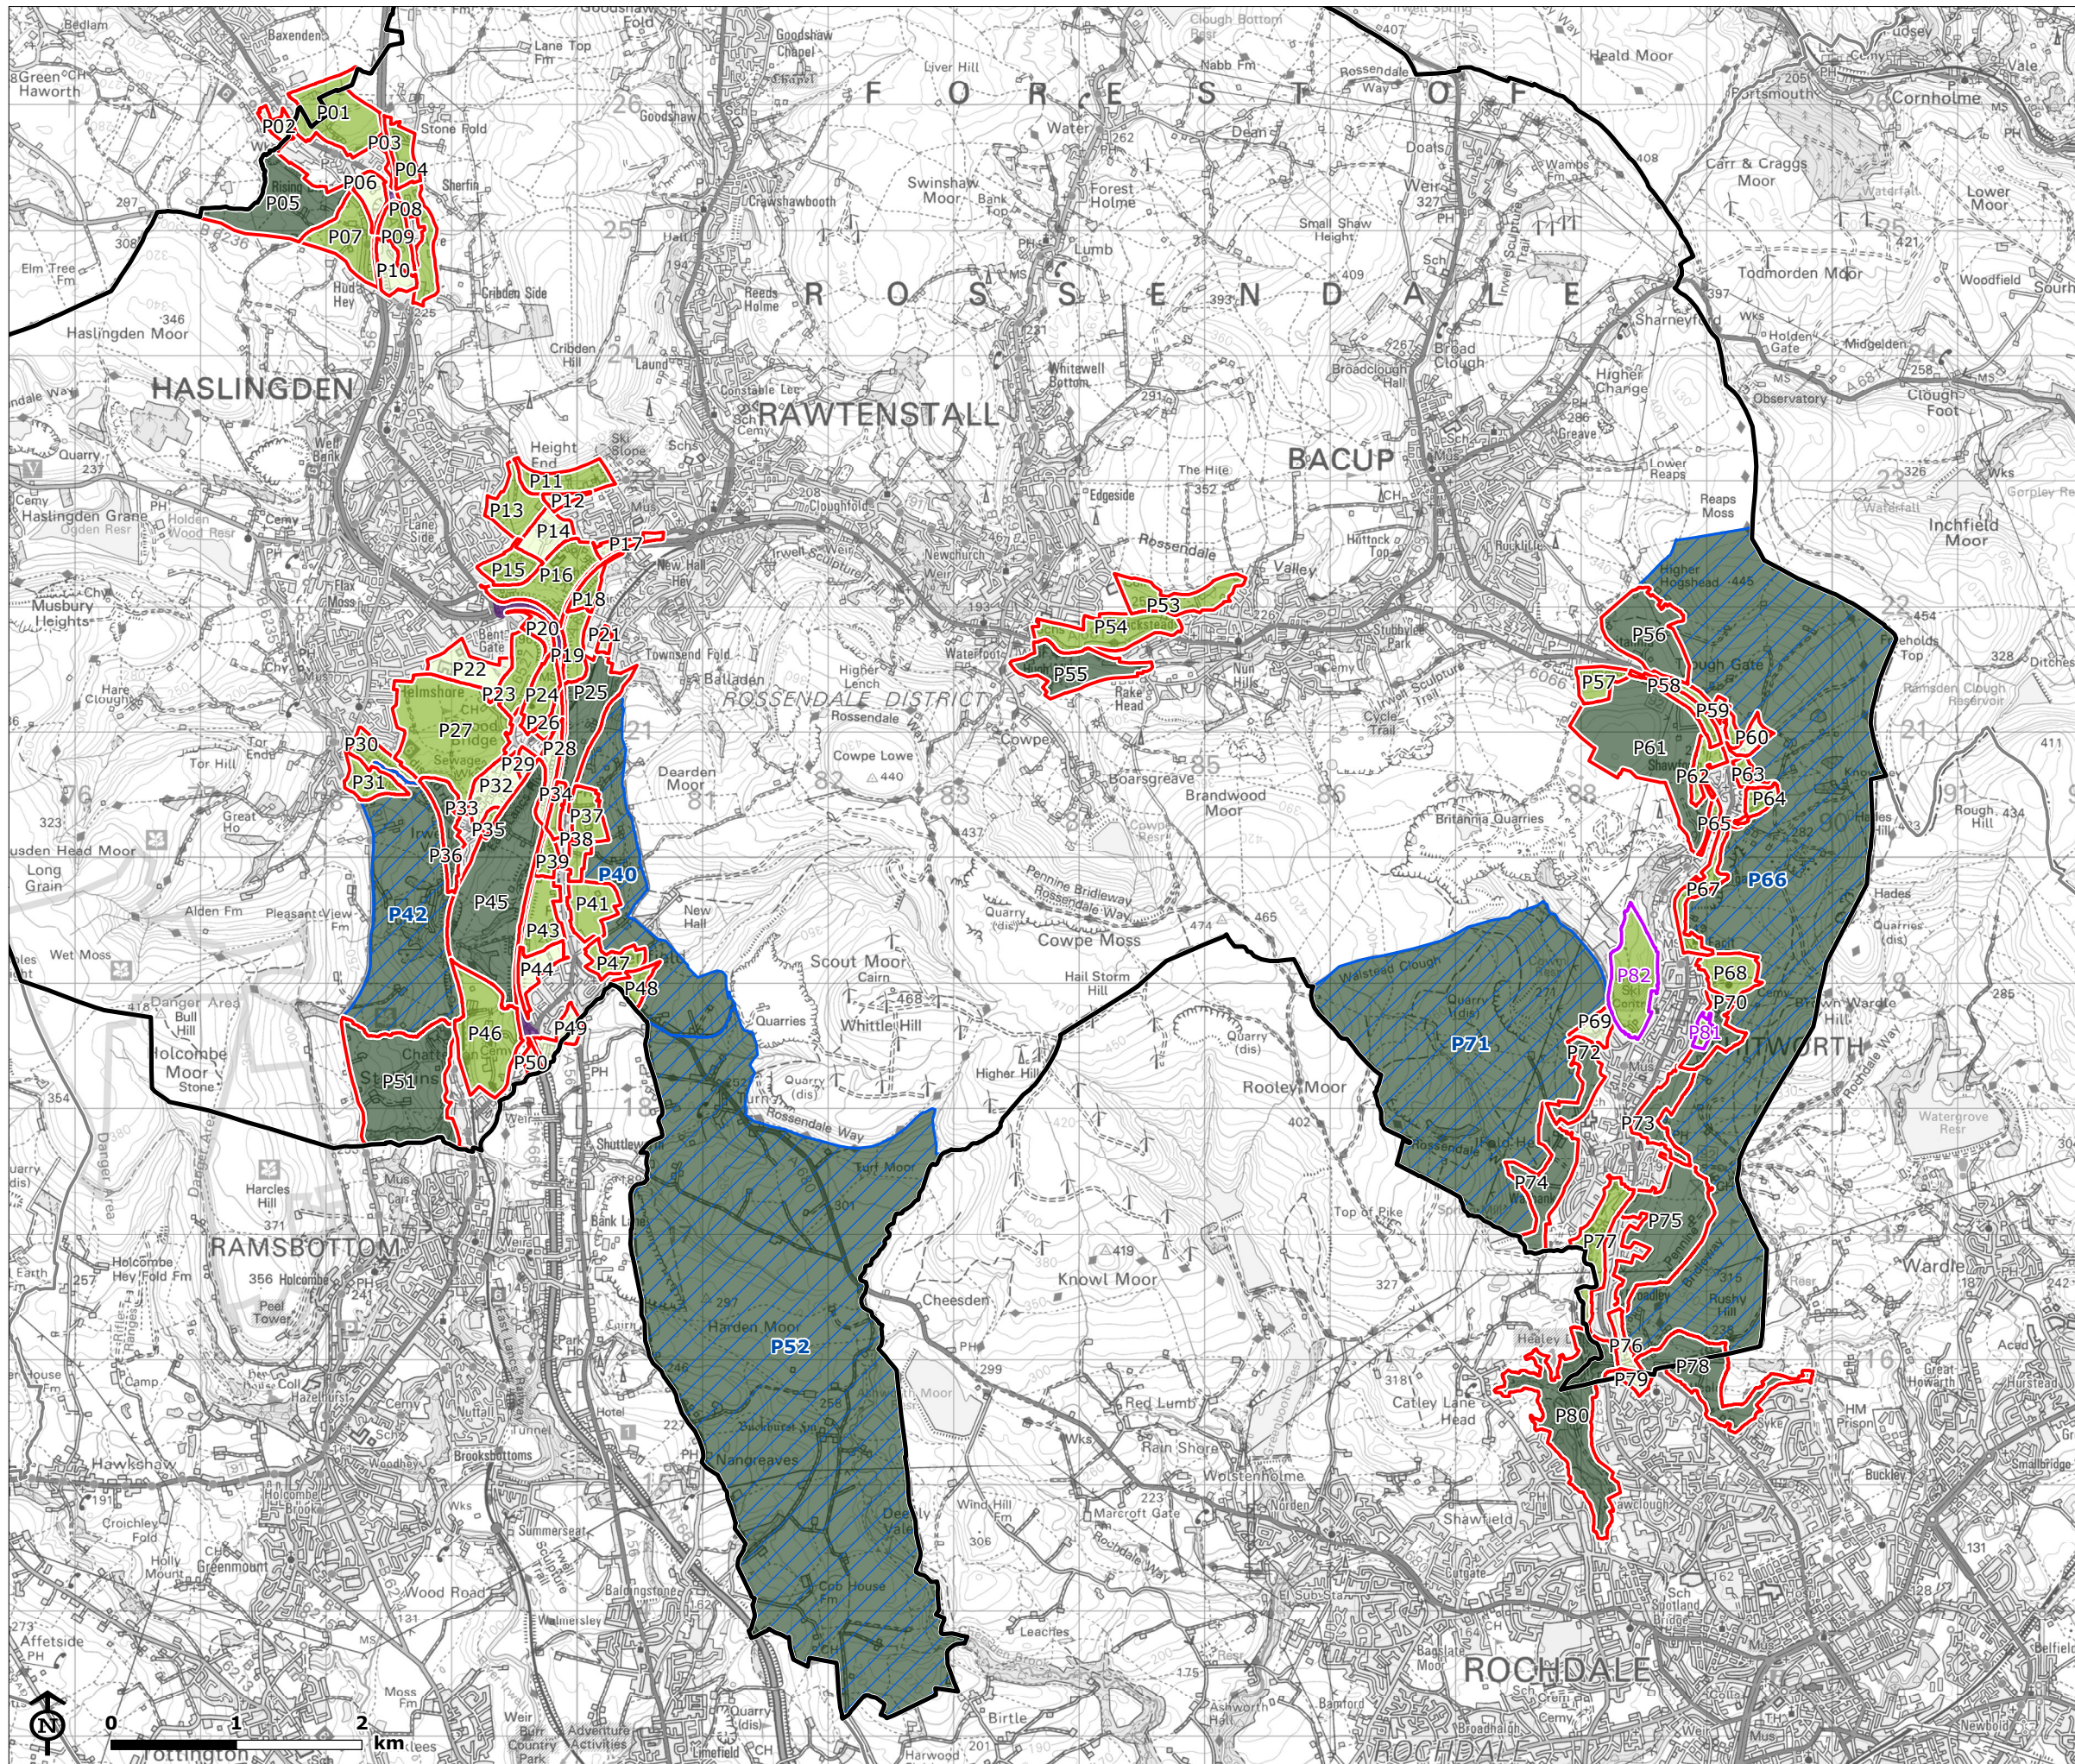

ROSSENDALE GREEN BELT REVIEW

Figure 4.4.1: Purpose 3 Assessment Parcels

-  Rossendale Borough Council
 -  Other Local Authority boundary
 -  Green Belt Parcel
 -  Broad Area
 -  Assessed Non-Green Belt Parcel
 -  Road Corridor
- Green Belt Purpose 3 Rating**
-  Strong
 -  Moderate
 -  Weak

Map Scale @ A3: 1:52,000

ROSSENDALE GREEN BELT REVIEW

Figure 4.4.2: Purpose 3 Assessment Parcels

-  Rossendale Borough Council
 -  Other Local Authority boundary
 -  Green Belt Parcel
 -  Broad Area
 -  Assessed Non-Green Belt Parcel
 -  Road Corridor
- Green Belt Purpose 3 Rating**
-  Strong
 -  Moderate
 -  Weak

Map Scale @ A3: 1:10,000

ROSSENDALE GREEN BELT REVIEW

Figure 4.4.3: Purpose 3 Assessment Parcels

-  Rossendale Borough Council
 -  Other Local Authority boundary
 -  Green Belt Parcel
 -  Broad Area
 -  Assessed Non-Green Belt Parcel
 -  Road Corridor
- Green Belt Purpose 3 Rating**
-  Strong
 -  Moderate
 -  Weak

Map Scale @ A3: 1:31,000