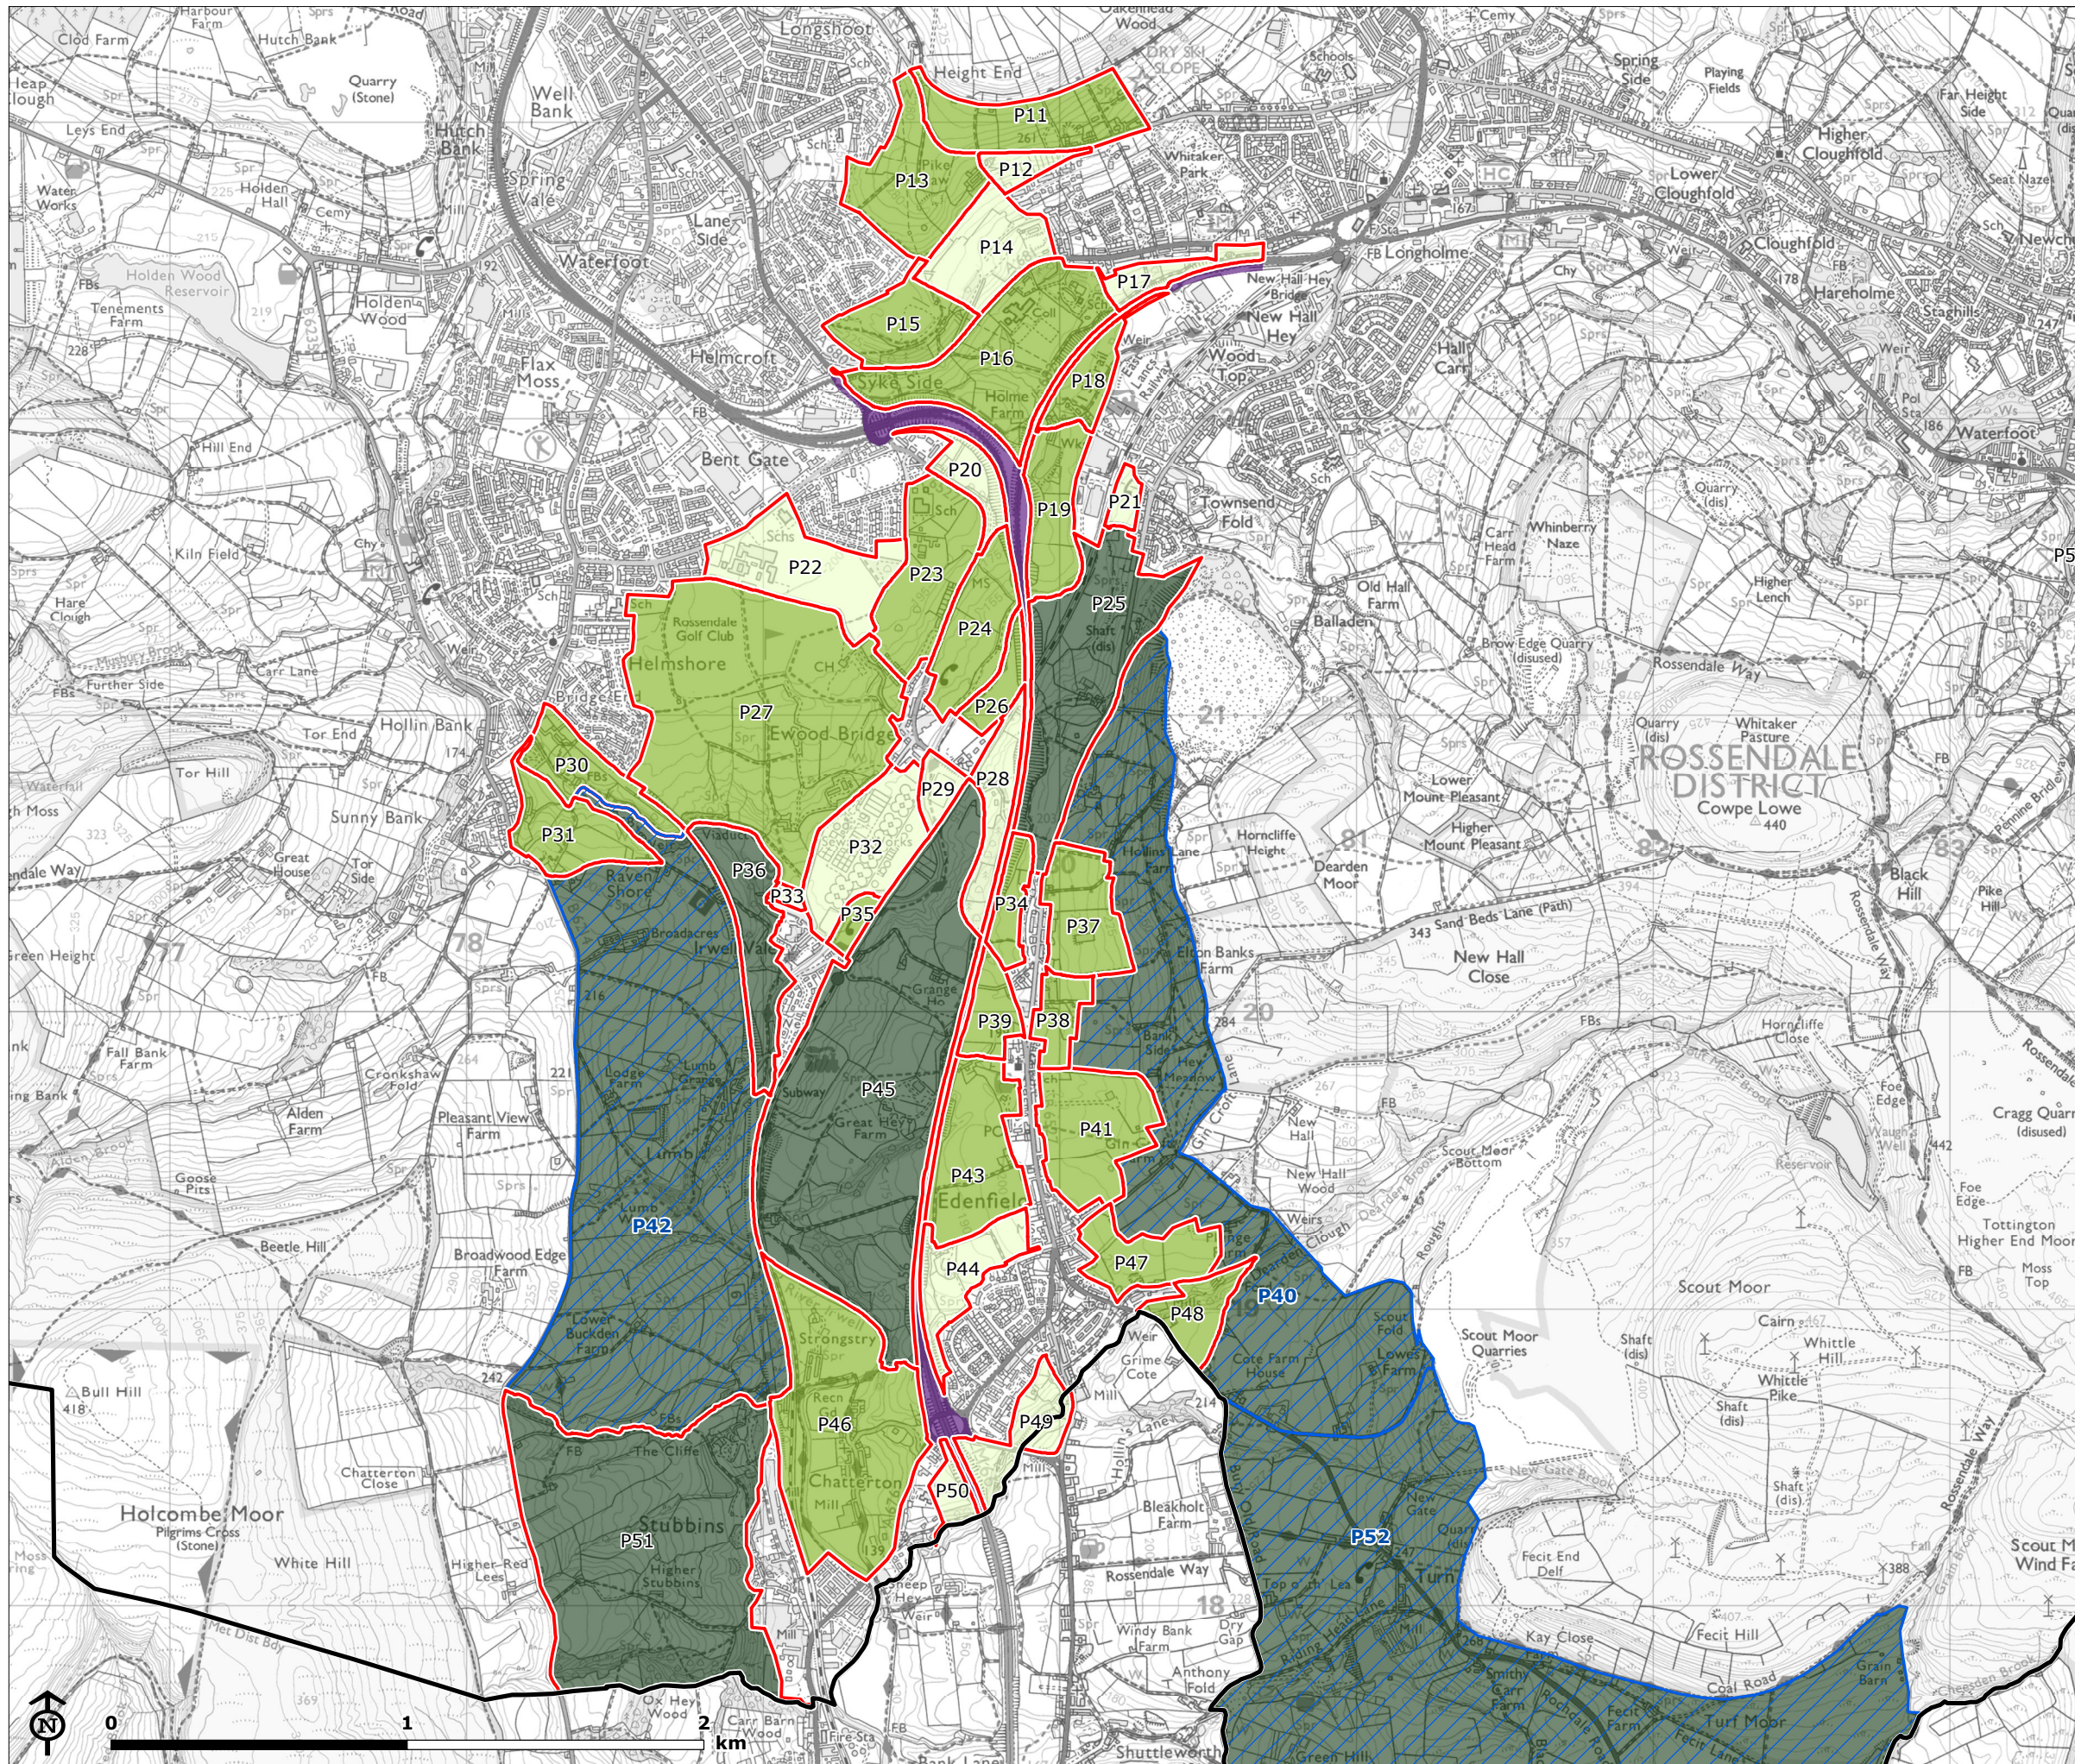

ROSSENDALE GREEN BELT REVIEW

Figure 4.4.1: Purpose 3 Assessment Parcels

-  Rossendale Borough Council
 -  Other Local Authority boundary
 -  Green Belt Parcel
 -  Broad Area
 -  Assessed Non-Green Belt Parcel
 -  Road Corridor
- Green Belt Purpose 3 Rating**
-  Strong
 -  Moderate
 -  Weak

Map Scale @ A3: 1:52,000

ROSSENDALE GREEN BELT REVIEW

Figure 4.4.2: Purpose 3 Assessment Parcels

-  Rossendale Borough Council
 -  Other Local Authority boundary
 -  Green Belt Parcel
 -  Broad Area
 -  Assessed Non-Green Belt Parcel
 -  Road Corridor
- Green Belt Purpose 3 Rating**
-  Strong
 -  Moderate
 -  Weak

Map Scale @ A3: 1:10,000

ROSSENDALE GREEN BELT REVIEW

Figure 4.4.3: Purpose 3 Assessment Parcels

-  Rossendale Borough Council
 -  Other Local Authority boundary
 -  Green Belt Parcel
 -  Broad Area
 -  Assessed Non-Green Belt Parcel
 -  Road Corridor
- Green Belt Purpose 3 Rating**
-  Strong
 -  Moderate
 -  Weak

Map Scale @ A3: 1:22,000

ROSSENDALE GREEN BELT REVIEW

Figure 4.4.4: Purpose 3 Assessment Parcels

-  Other Local Authority boundary
 -  Green Belt Parcel
 -  Broad Area
 -  Assessed Non-Green Belt Parcel
 -  Road Corridor
- Green Belt Purpose 3 Rating**
-  Strong
 -  Moderate
 -  Weak