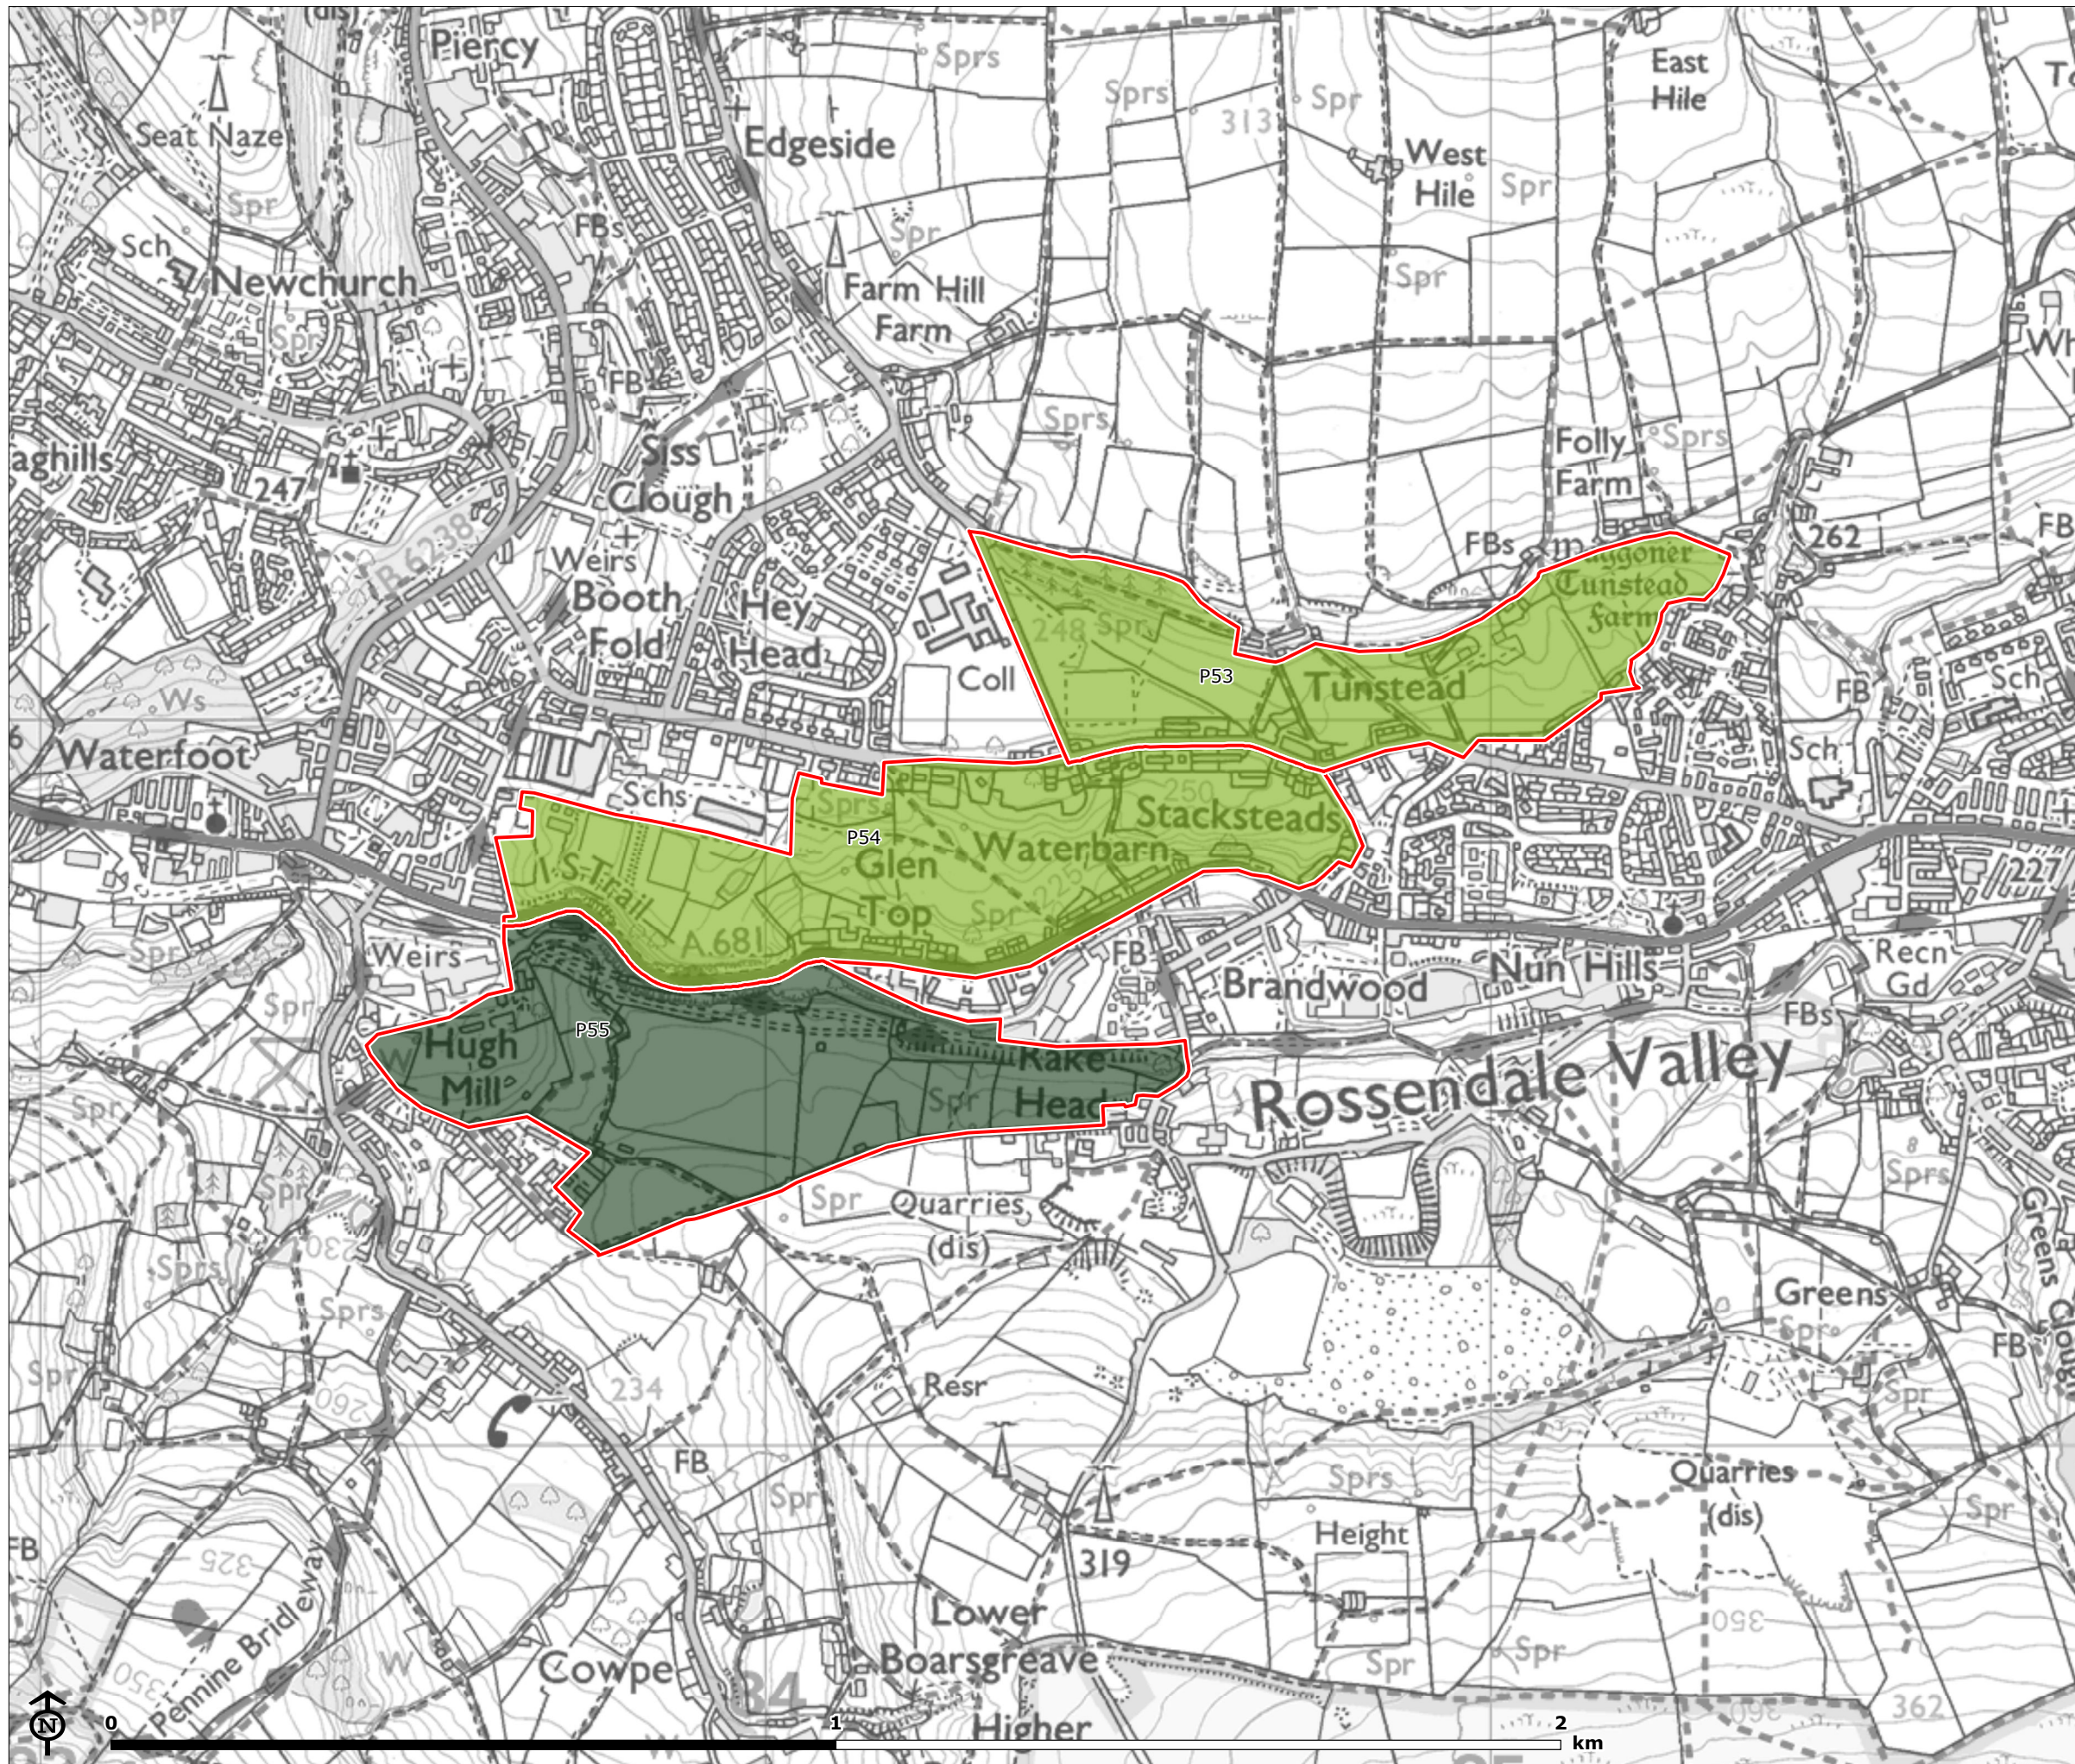

Map Scale @ A3: 1:52,000

ROSSENDALE GREEN BELT REVIEW

Figure 4.4.2: Purpose 3 Assessment Parcels

-  Rossendale Borough Council
 -  Other Local Authority boundary
 -  Green Belt Parcel
 -  Broad Area
 -  Assessed Non-Green Belt Parcel
 -  Road Corridor
- Green Belt Purpose 3 Rating**
-  Strong
 -  Moderate
 -  Weak

Map Scale @ A3: 1:10,000

ROSSENDALE GREEN BELT REVIEW

Figure 4.4.3: Purpose 3 Assessment Parcels

-  Rossendale Borough Council
 -  Other Local Authority boundary
 -  Green Belt Parcel
 -  Broad Area
 -  Assessed Non-Green Belt Parcel
 -  Road Corridor
- Green Belt Purpose 3 Rating**
-  Strong
 -  Moderate
 -  Weak

Map Scale @ A3: 1:22,000

ROSSENDALE GREEN BELT REVIEW

Figure 4.4.4: Purpose 3 Assessment Parcels

-  Other Local Authority boundary
 -  Green Belt Parcel
 -  Broad Area
 -  Assessed Non-Green Belt Parcel
 -  Road Corridor
- Green Belt Purpose 3 Rating**
-  Strong
 -  Moderate
 -  Weak

Map Scale @ A3: 1:31,000