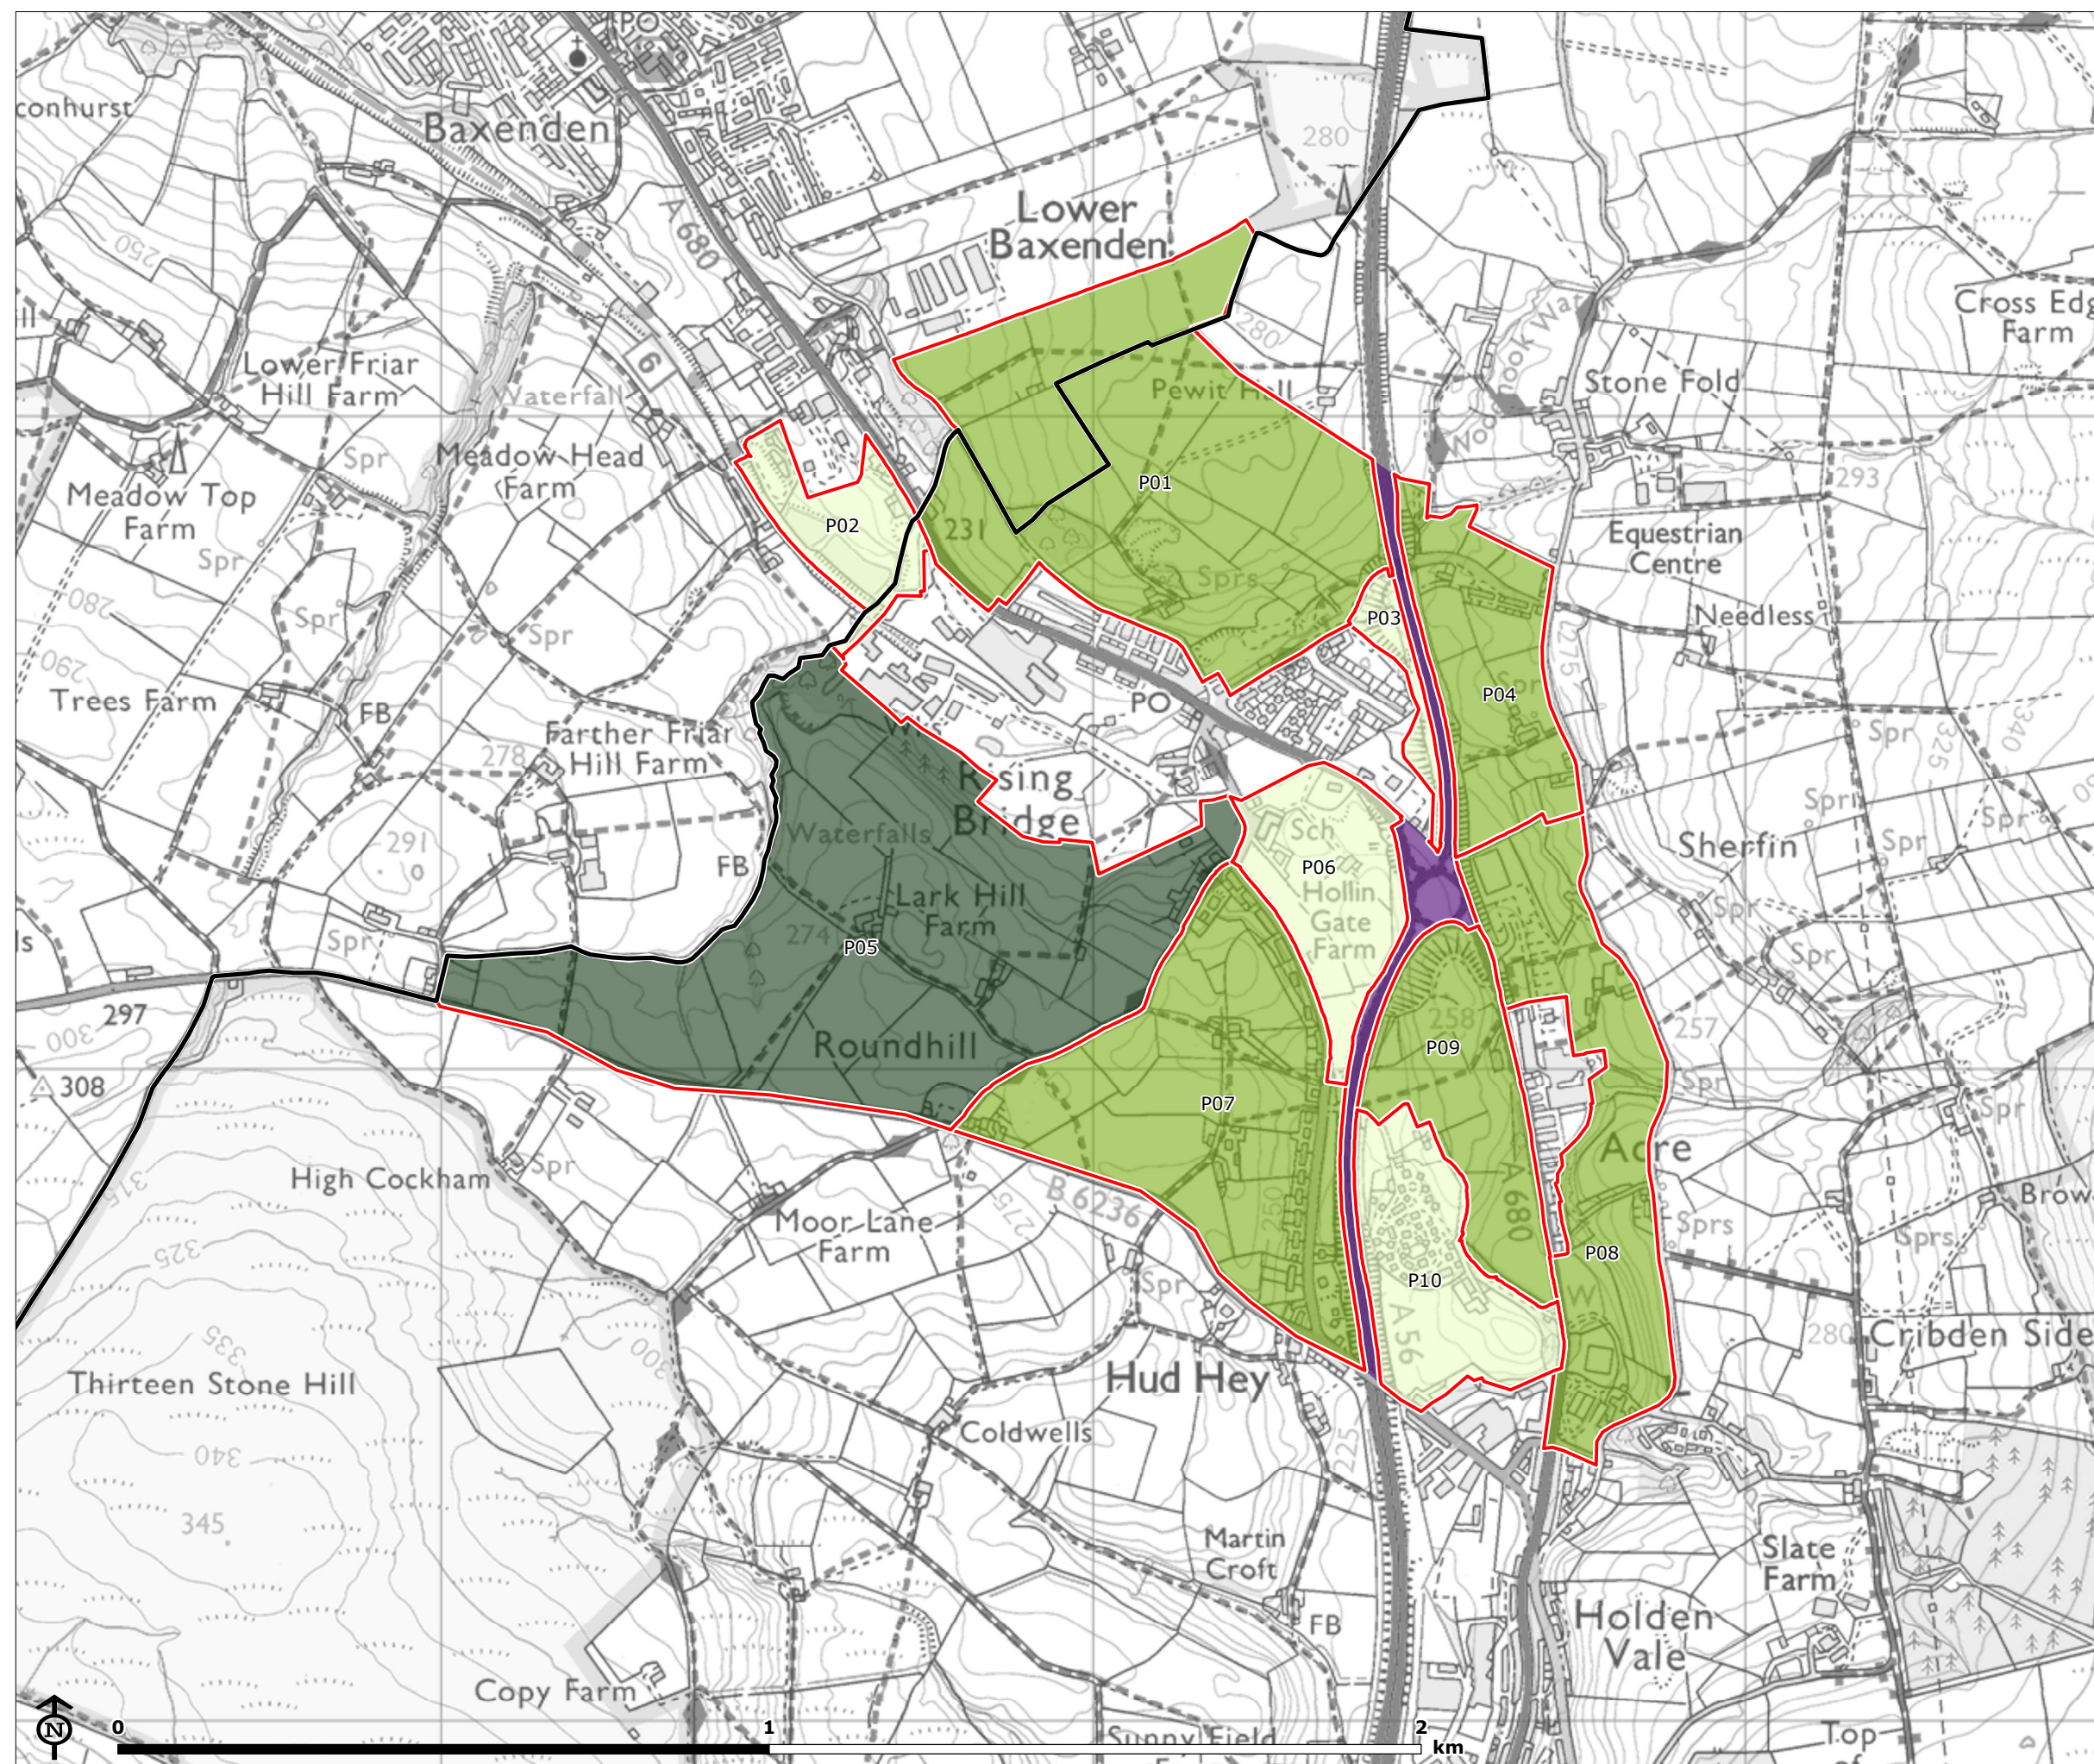

ROSSENDALE GREEN BELT REVIEW

Figure 4.4.1: Purpose 3 Assessment Parcels

-  Rossendale Borough Council
 -  Other Local Authority boundary
 -  Green Belt Parcel
 -  Broad Area
 -  Assessed Non-Green Belt Parcel
 -  Road Corridor
- Green Belt Purpose 3 Rating**
-  Strong
 -  Moderate
 -  Weak

Map Scale @ A3: 1:52,000

ROSSENDALE GREEN BELT REVIEW

Figure 4.4.2: Purpose 3 Assessment Parcels

-  Rossendale Borough Council
 -  Other Local Authority boundary
 -  Green Belt Parcel
 -  Broad Area
 -  Assessed Non-Green Belt Parcel
 -  Road Corridor
- Green Belt Purpose 3 Rating**
-  Strong
 -  Moderate
 -  Weak

Map Scale @ A3: 1:10,000

ROSSENDALE GREEN BELT REVIEW

Figure 4.4.3: Purpose 3 Assessment Parcels

-  Rossendale Borough Council
 -  Other Local Authority boundary
 -  Green Belt Parcel
 -  Broad Area
 -  Assessed Non-Green Belt Parcel
 -  Road Corridor
- Green Belt Purpose 3 Rating**
-  Strong
 -  Moderate
 -  Weak

Map Scale @ A3: 1:31,000