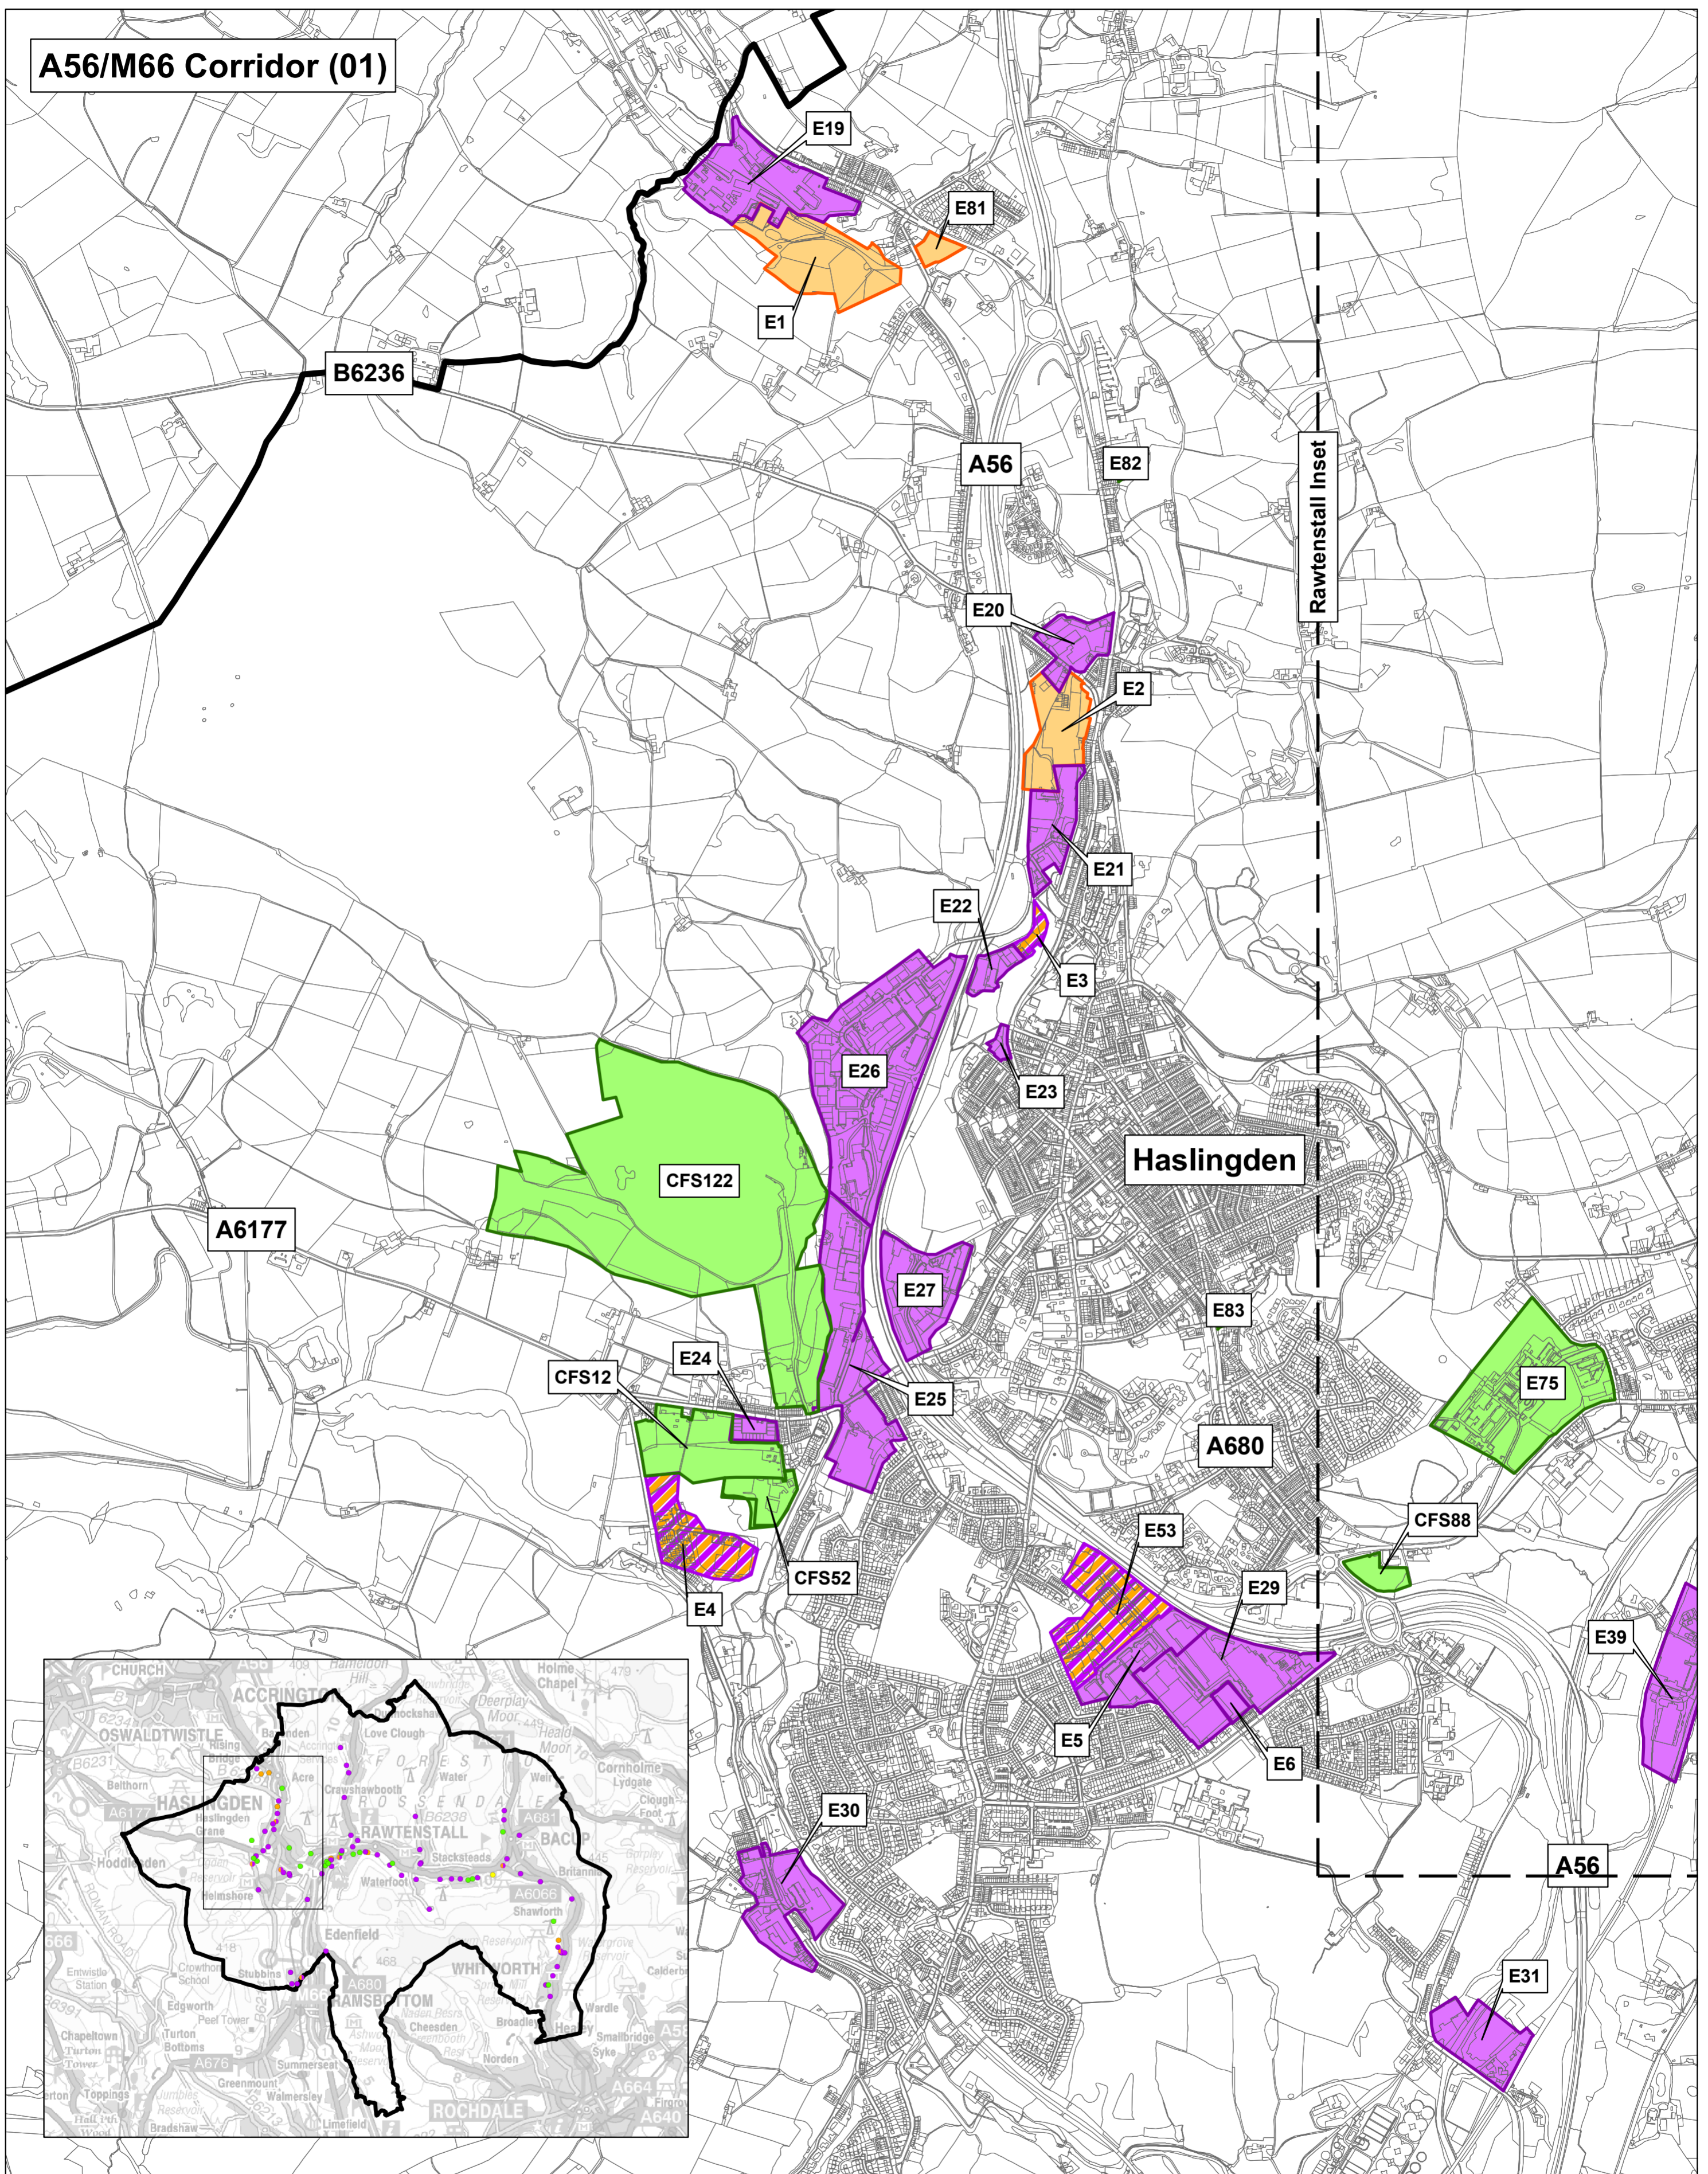

A56/M66 Corridor (01)

Key

 Rossendale Borough boundary

Employment Sites

-  Committed
-  Existing
-  Existing/Committed
-  Existing/Committed/Potential
-  Potential