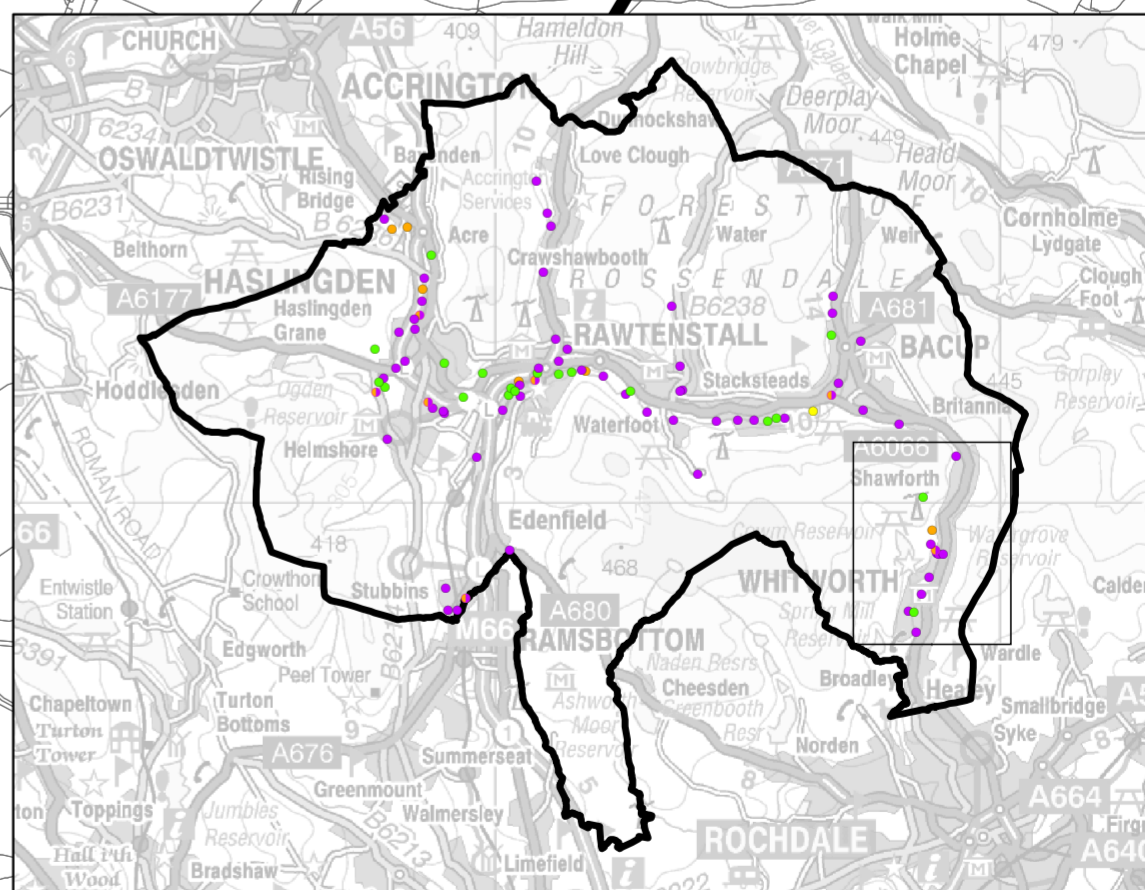

Whitworth/Facit

Shawforth

E62

E87

A671

E14

E14

E61

E60

E59

E15

E52

Whitworth

E57

E56

E86

E55

Key

Rossendale Borough boundary

Employment Sites

- Committed
- Existing/Committed/Potential
- Existing
- Potential
- Existing/Committed