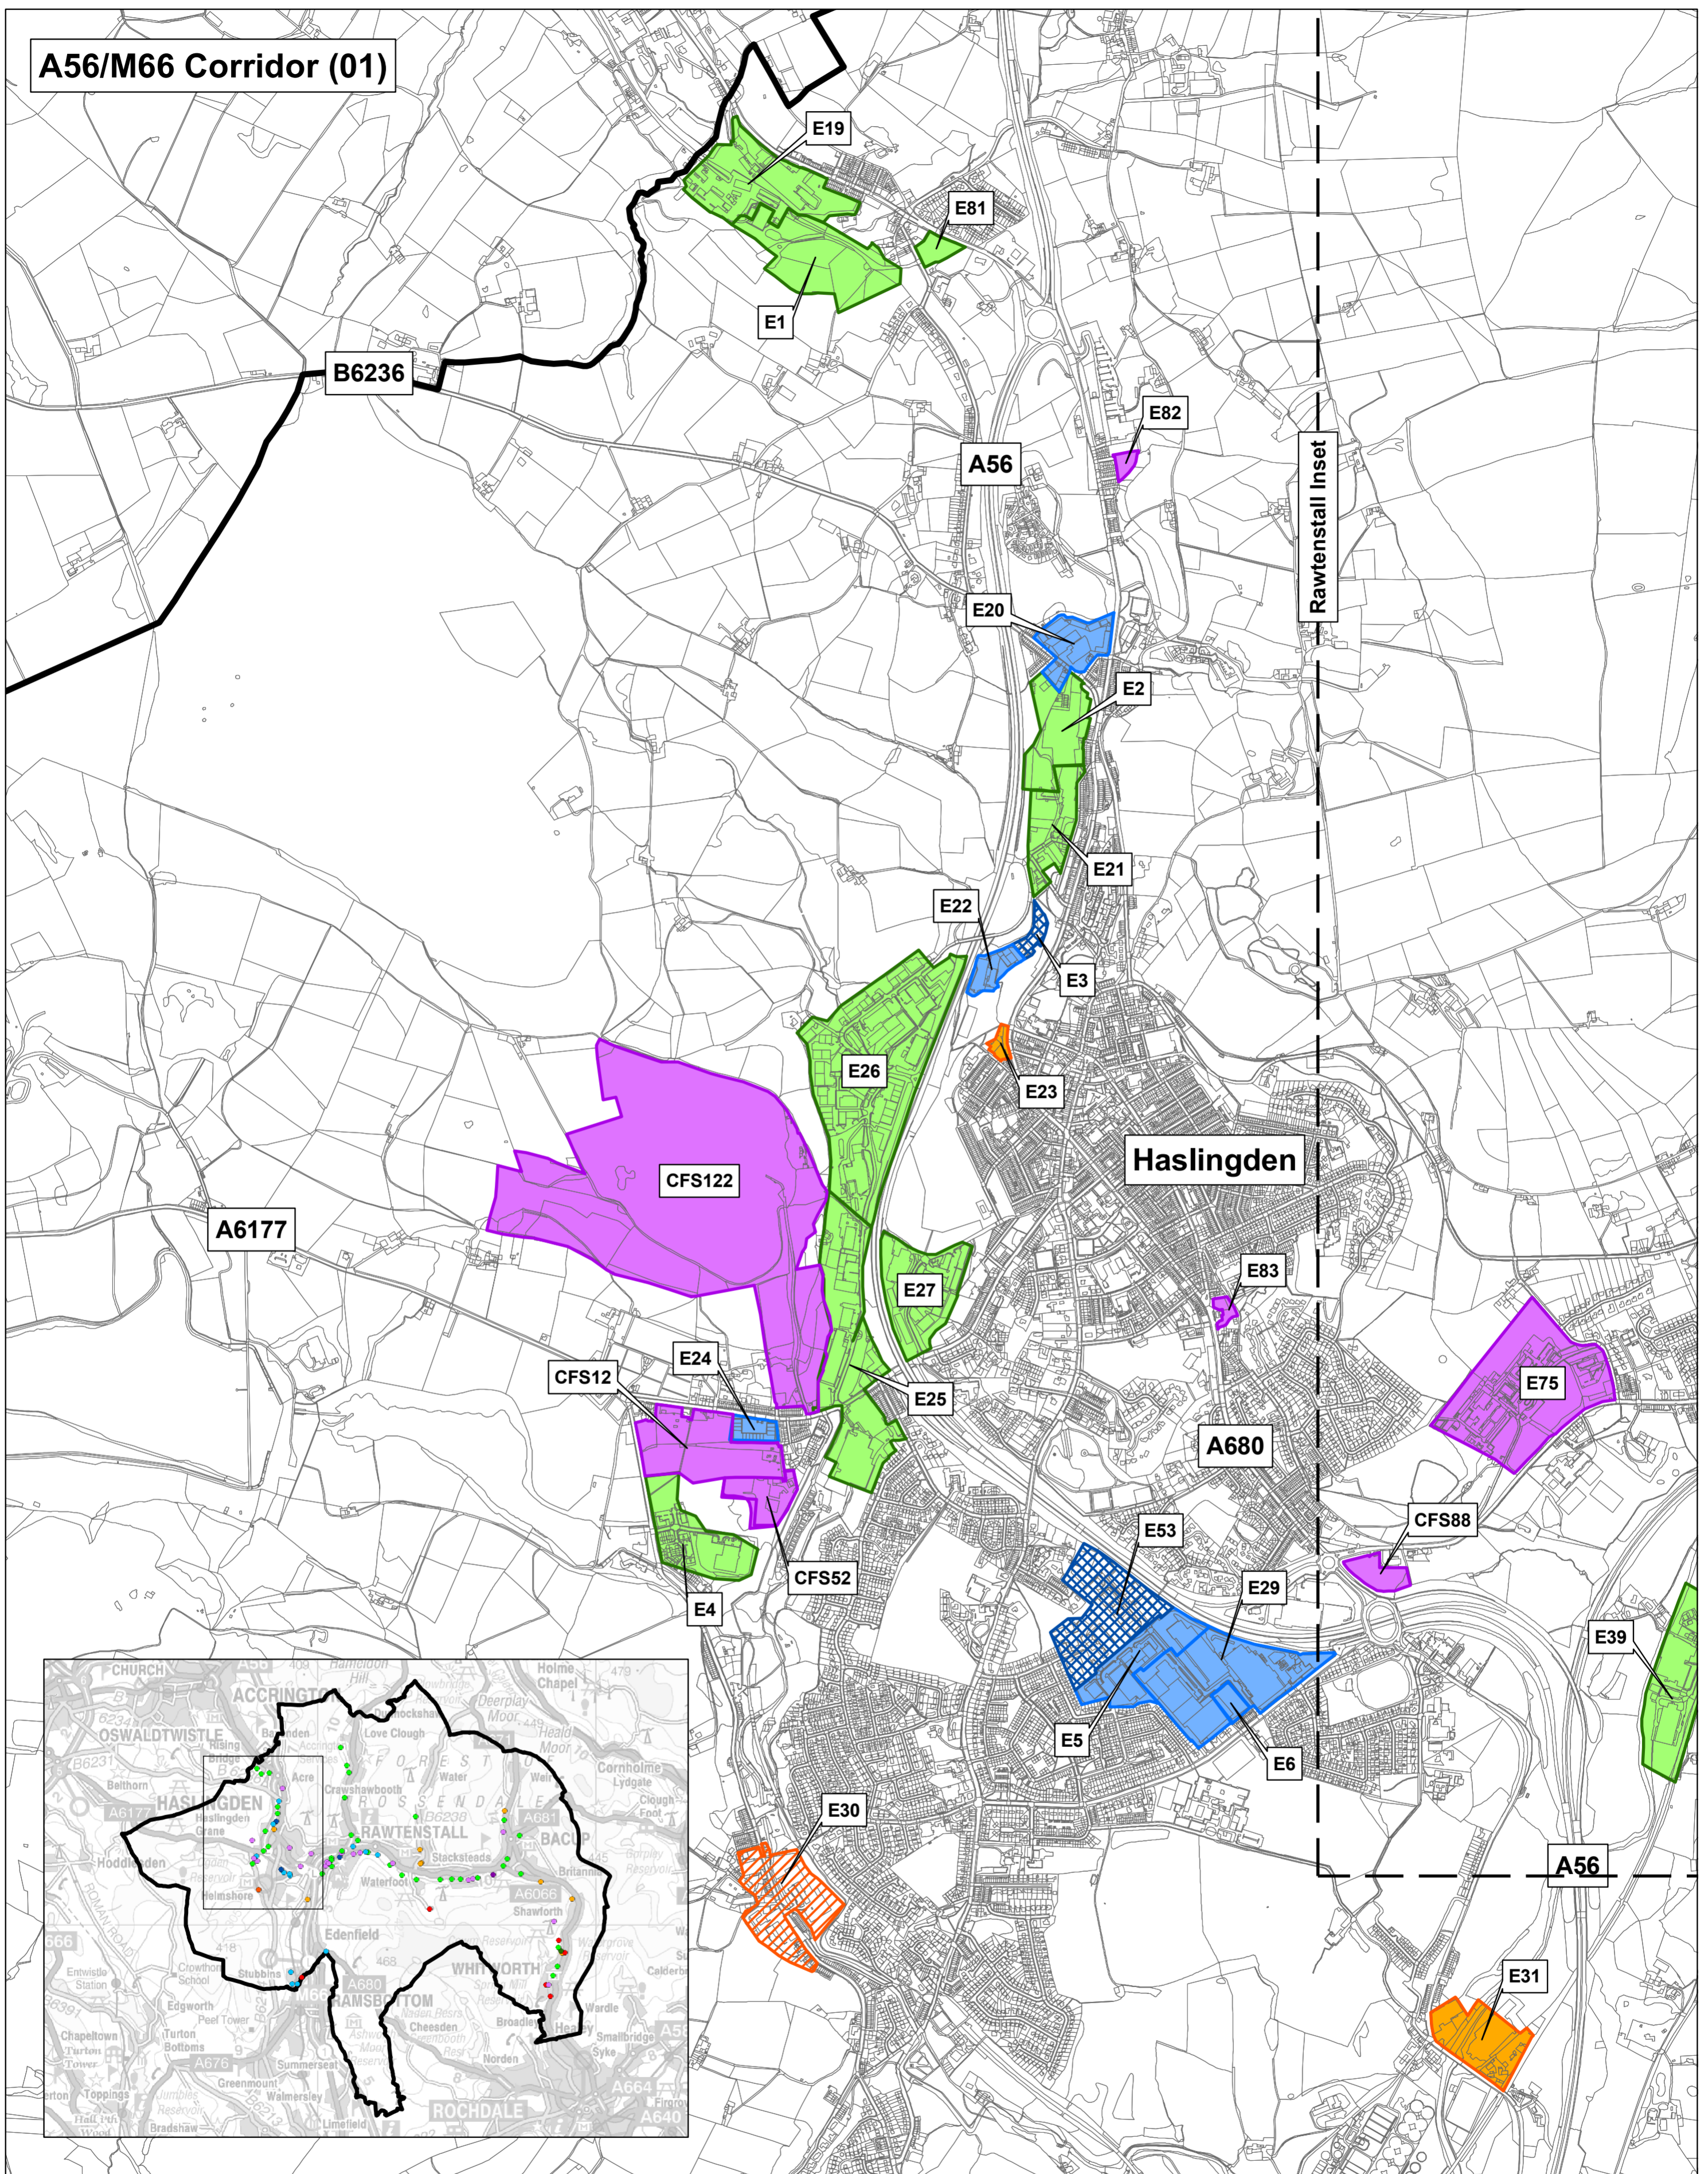

A56/M66 Corridor (01)

Key

Rossendale Borough boundary

Employment Sites - Recommendations

	Monitor		Release		Retain & Potential New Site
	Monitor & Release		Retain		Retain & Upgrade
	Potential New Site		Retain & Monitor		Upgrade