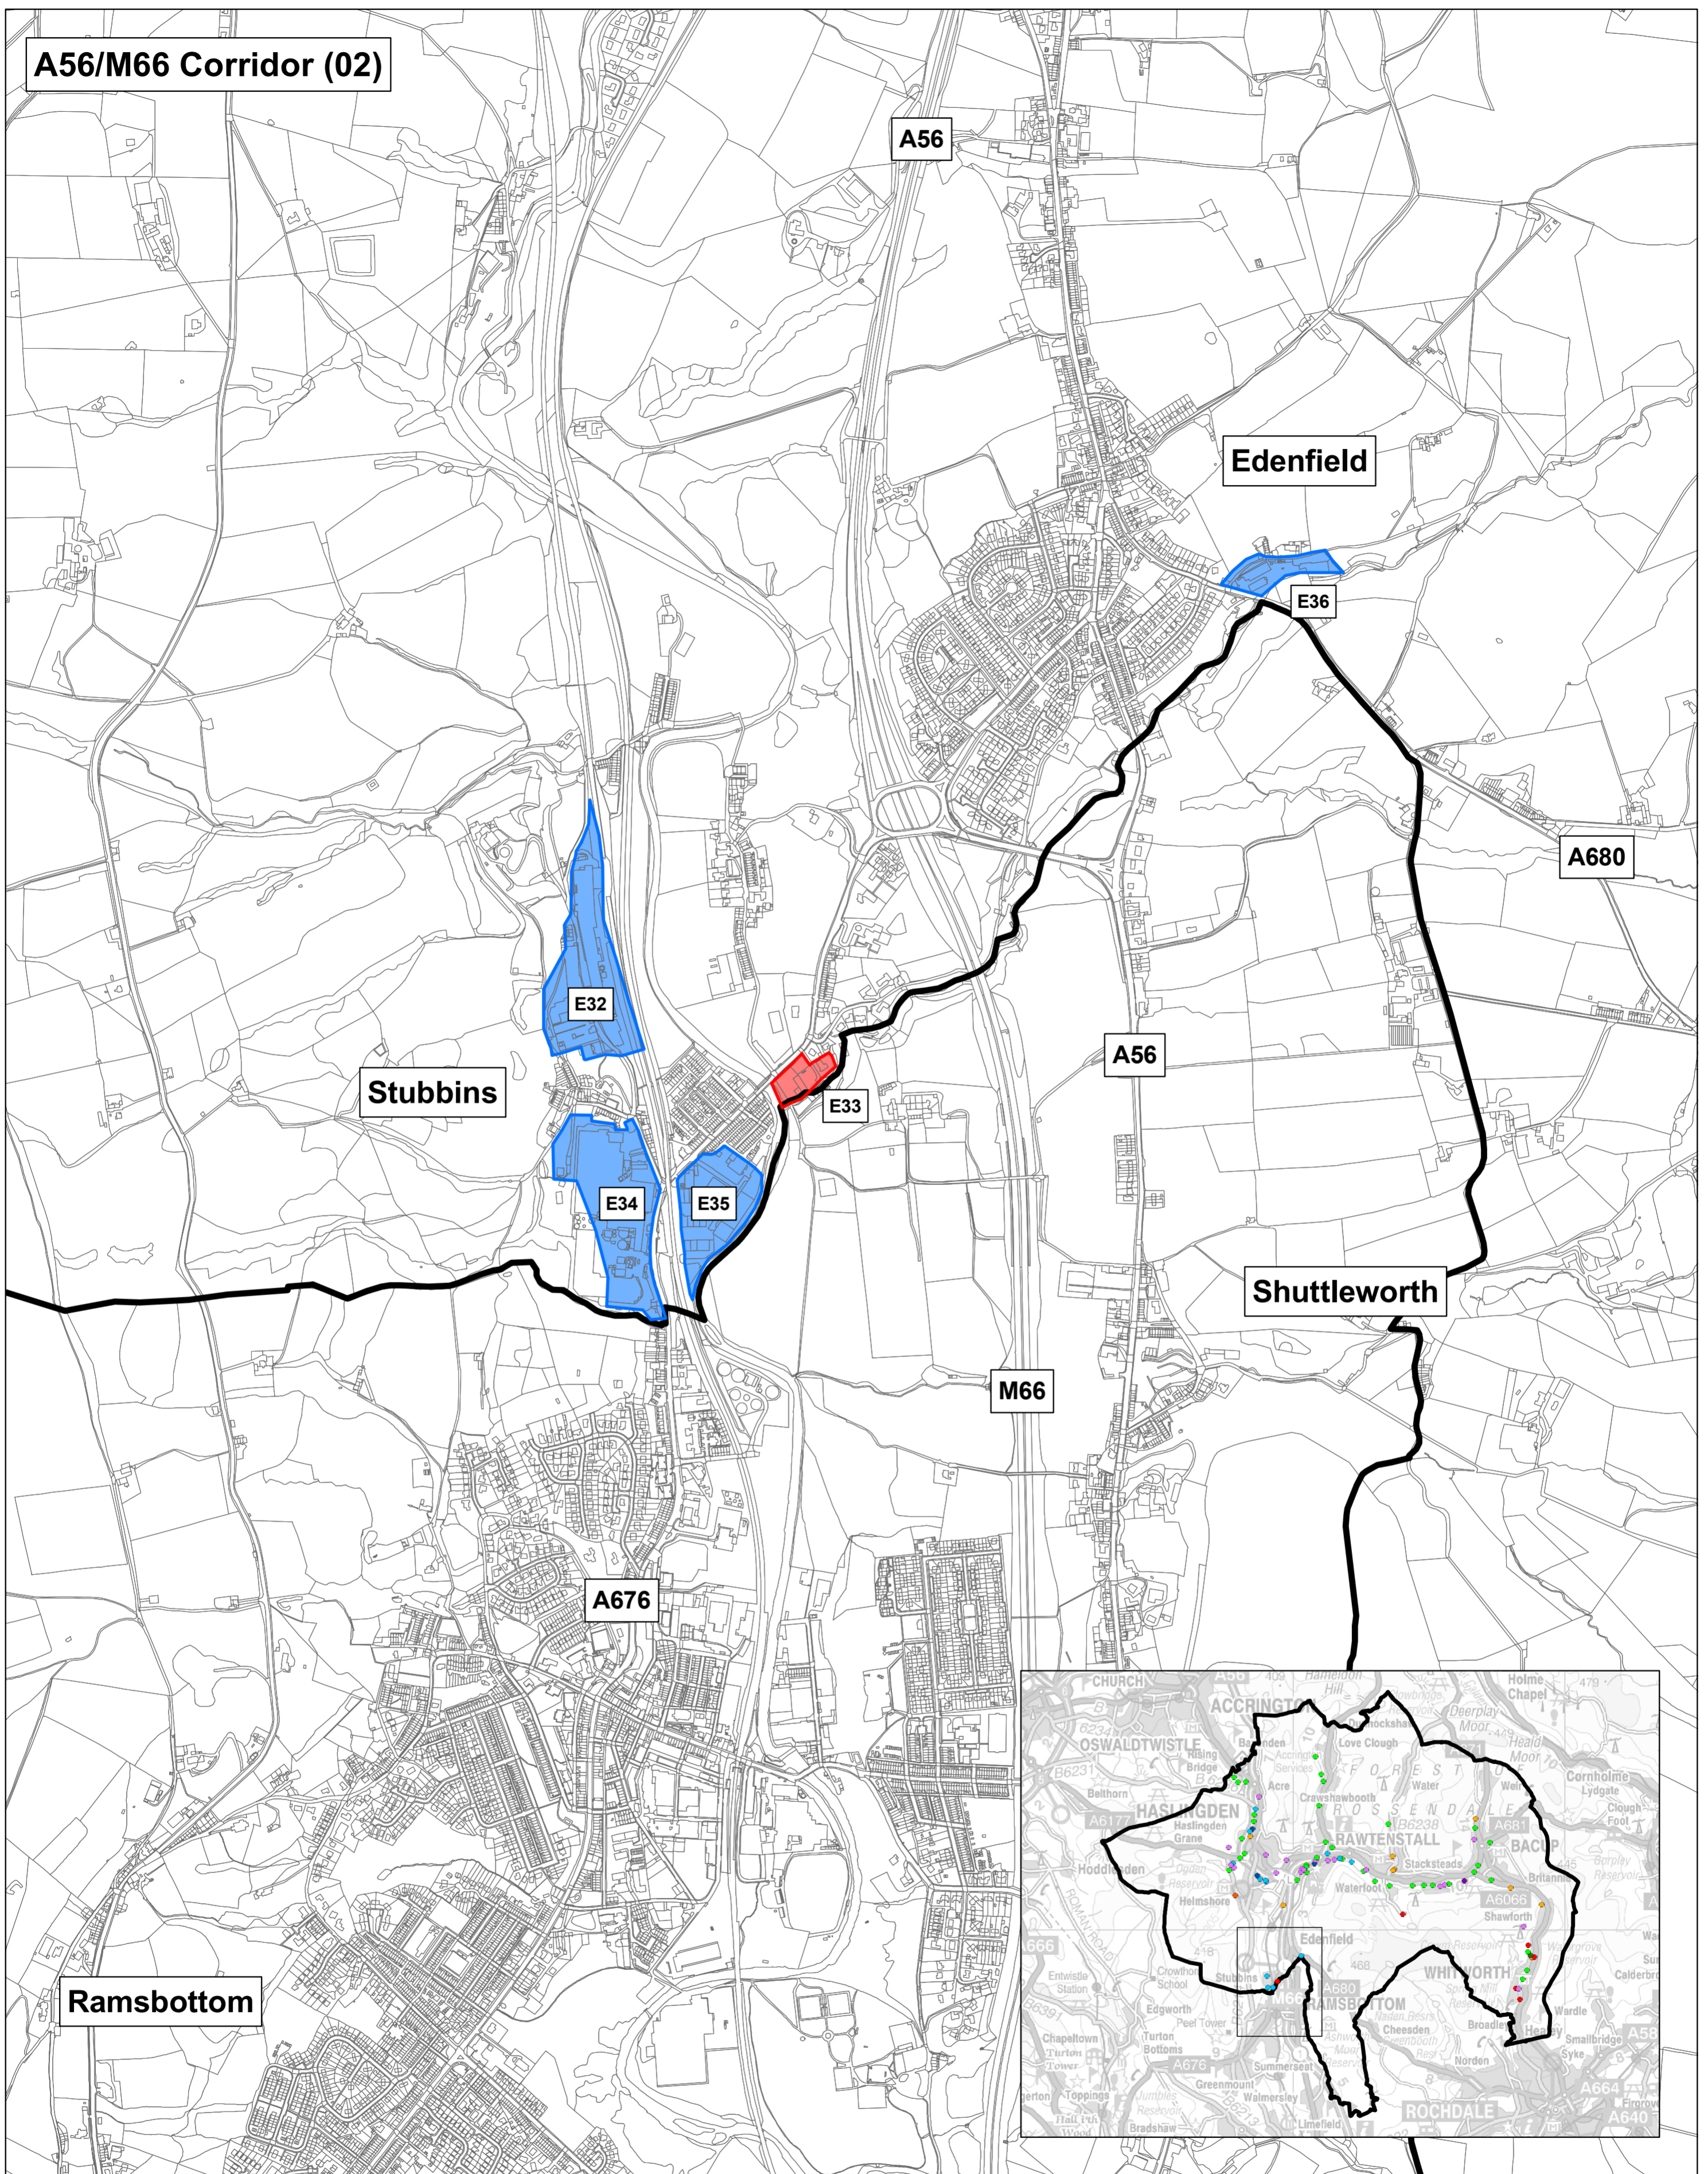

A56/M66 Corridor (02)

Key

Rossendale Borough boundary

Employment Sites - Recommendations

- | | | | | | |
|--|--------------------|--|------------------|--|-----------------------------|
| | Monitor | | Release | | Retain & Potential New Site |
| | Monitor & Release | | Retain | | Retain & Upgrade |
| | Potential New Site | | Retain & Monitor | | Upgrade |