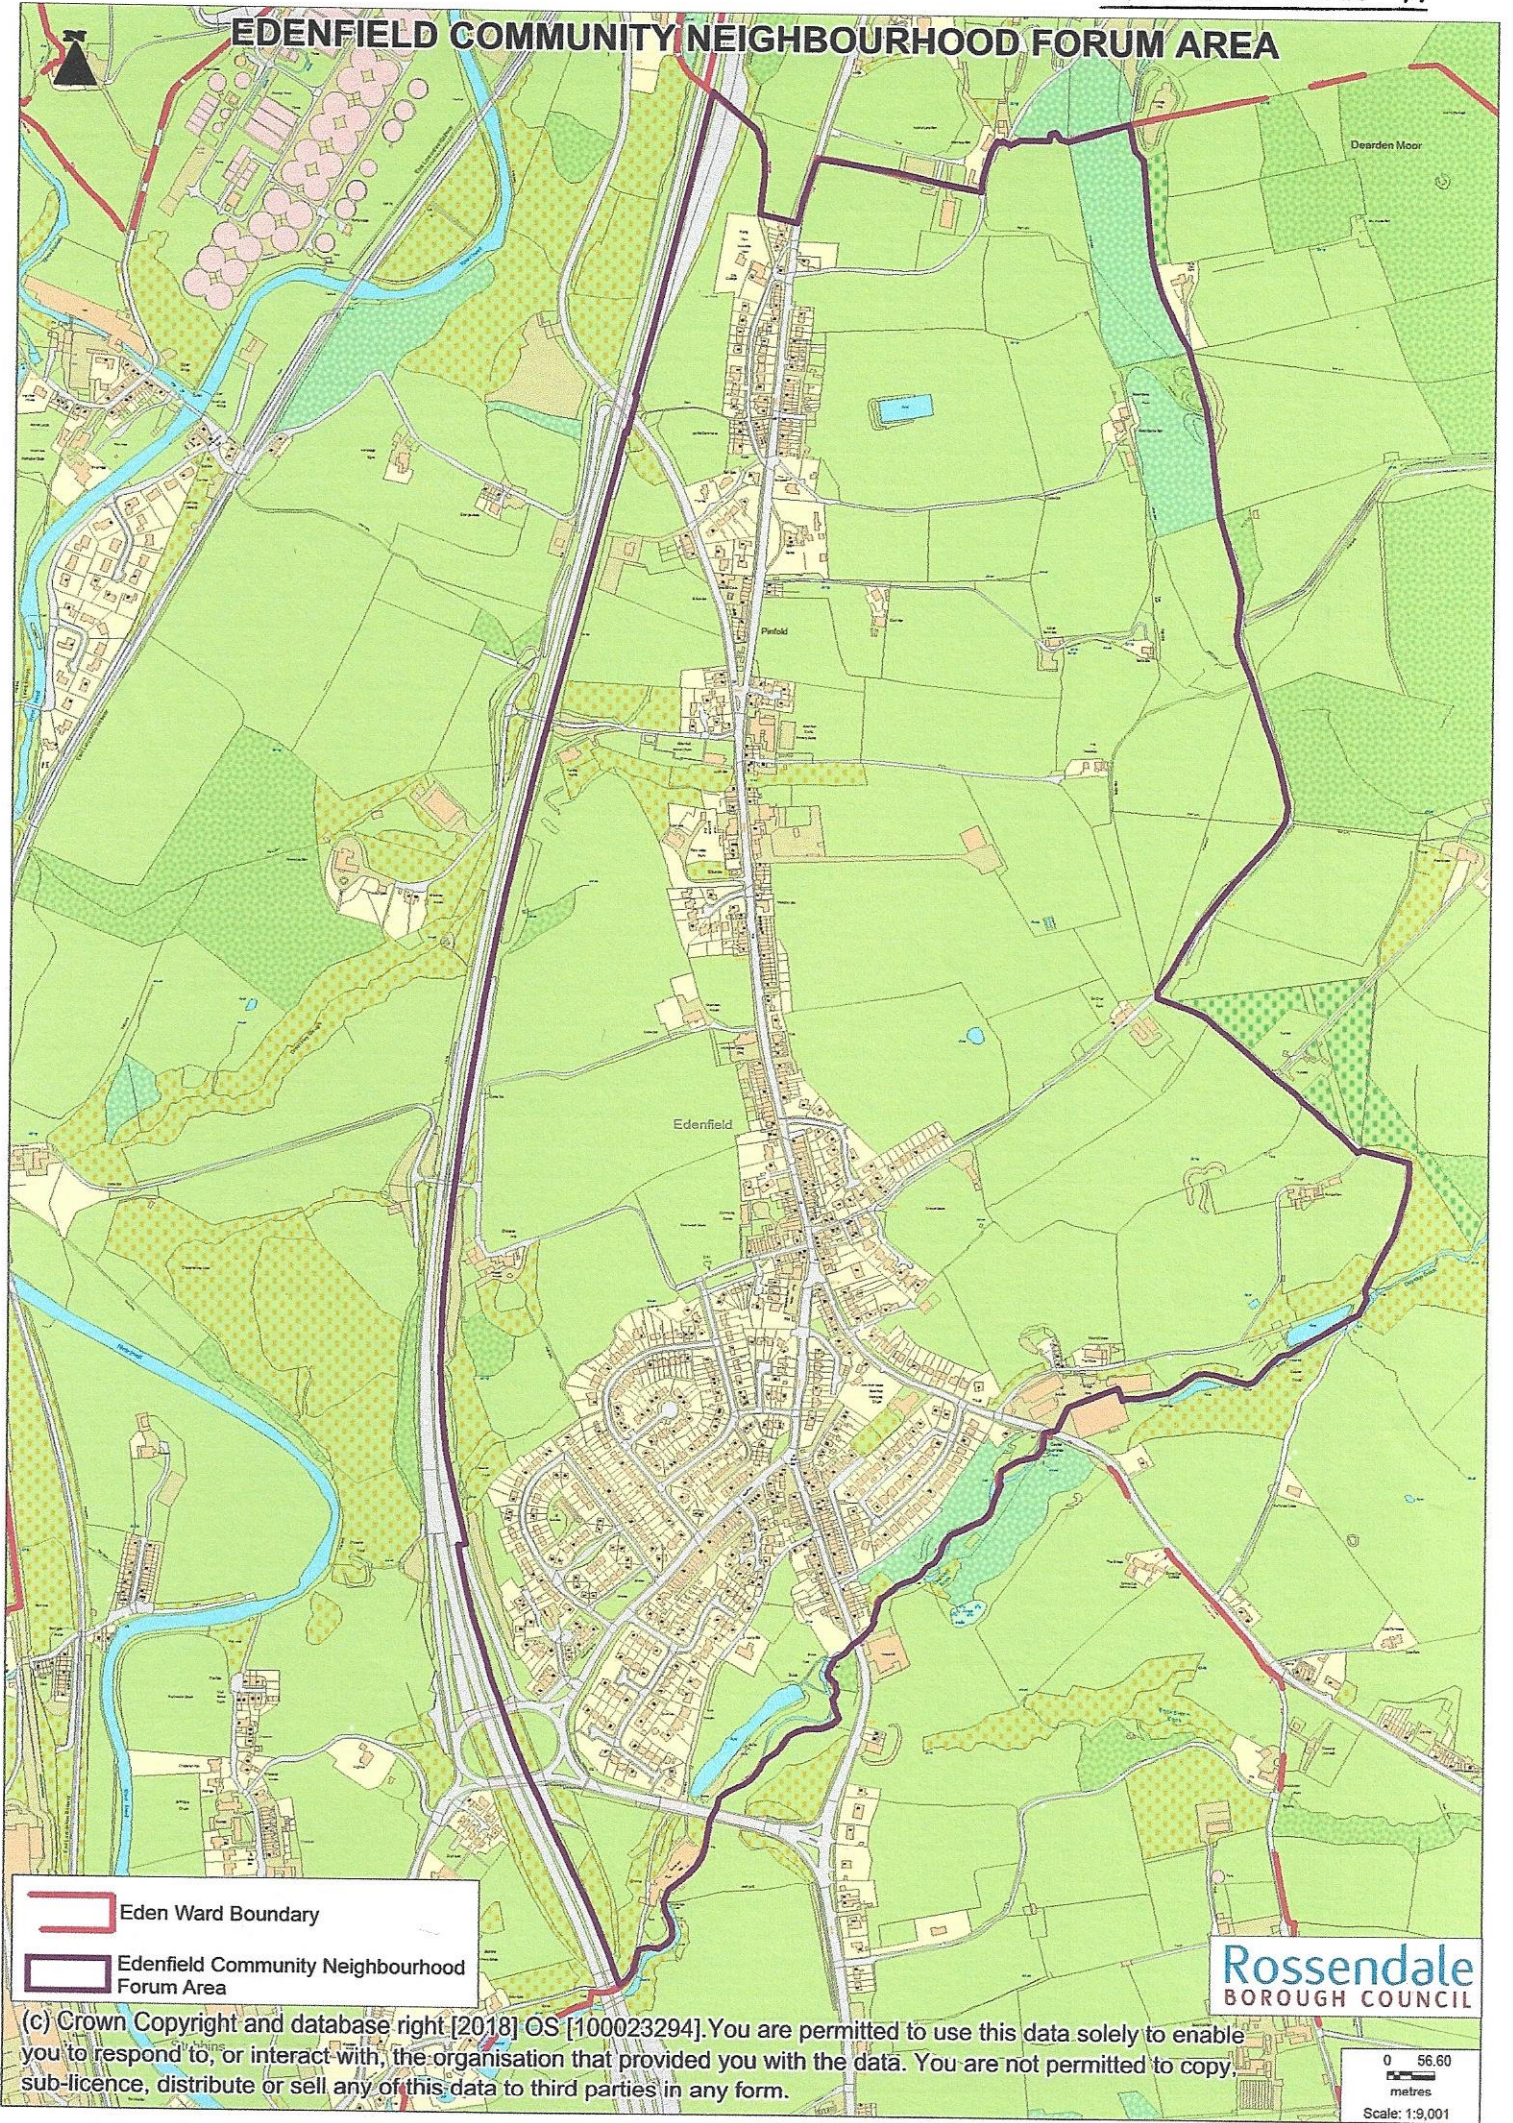

EDENFIELD COMMUNITY NEIGHBOURHOOD FORUM AREA

 Eden Ward Boundary

 Edenfield Community Neighbourhood Forum Area

Rossendale
BOROUGH COUNCIL

(c) Crown Copyright and database right [2018] OS [100023294]. You are permitted to use this data solely to enable you to respond to, or interact with, the organisation that provided you with the data. You are not permitted to copy, sub-licence, distribute or sell any of this data to third parties in any form.