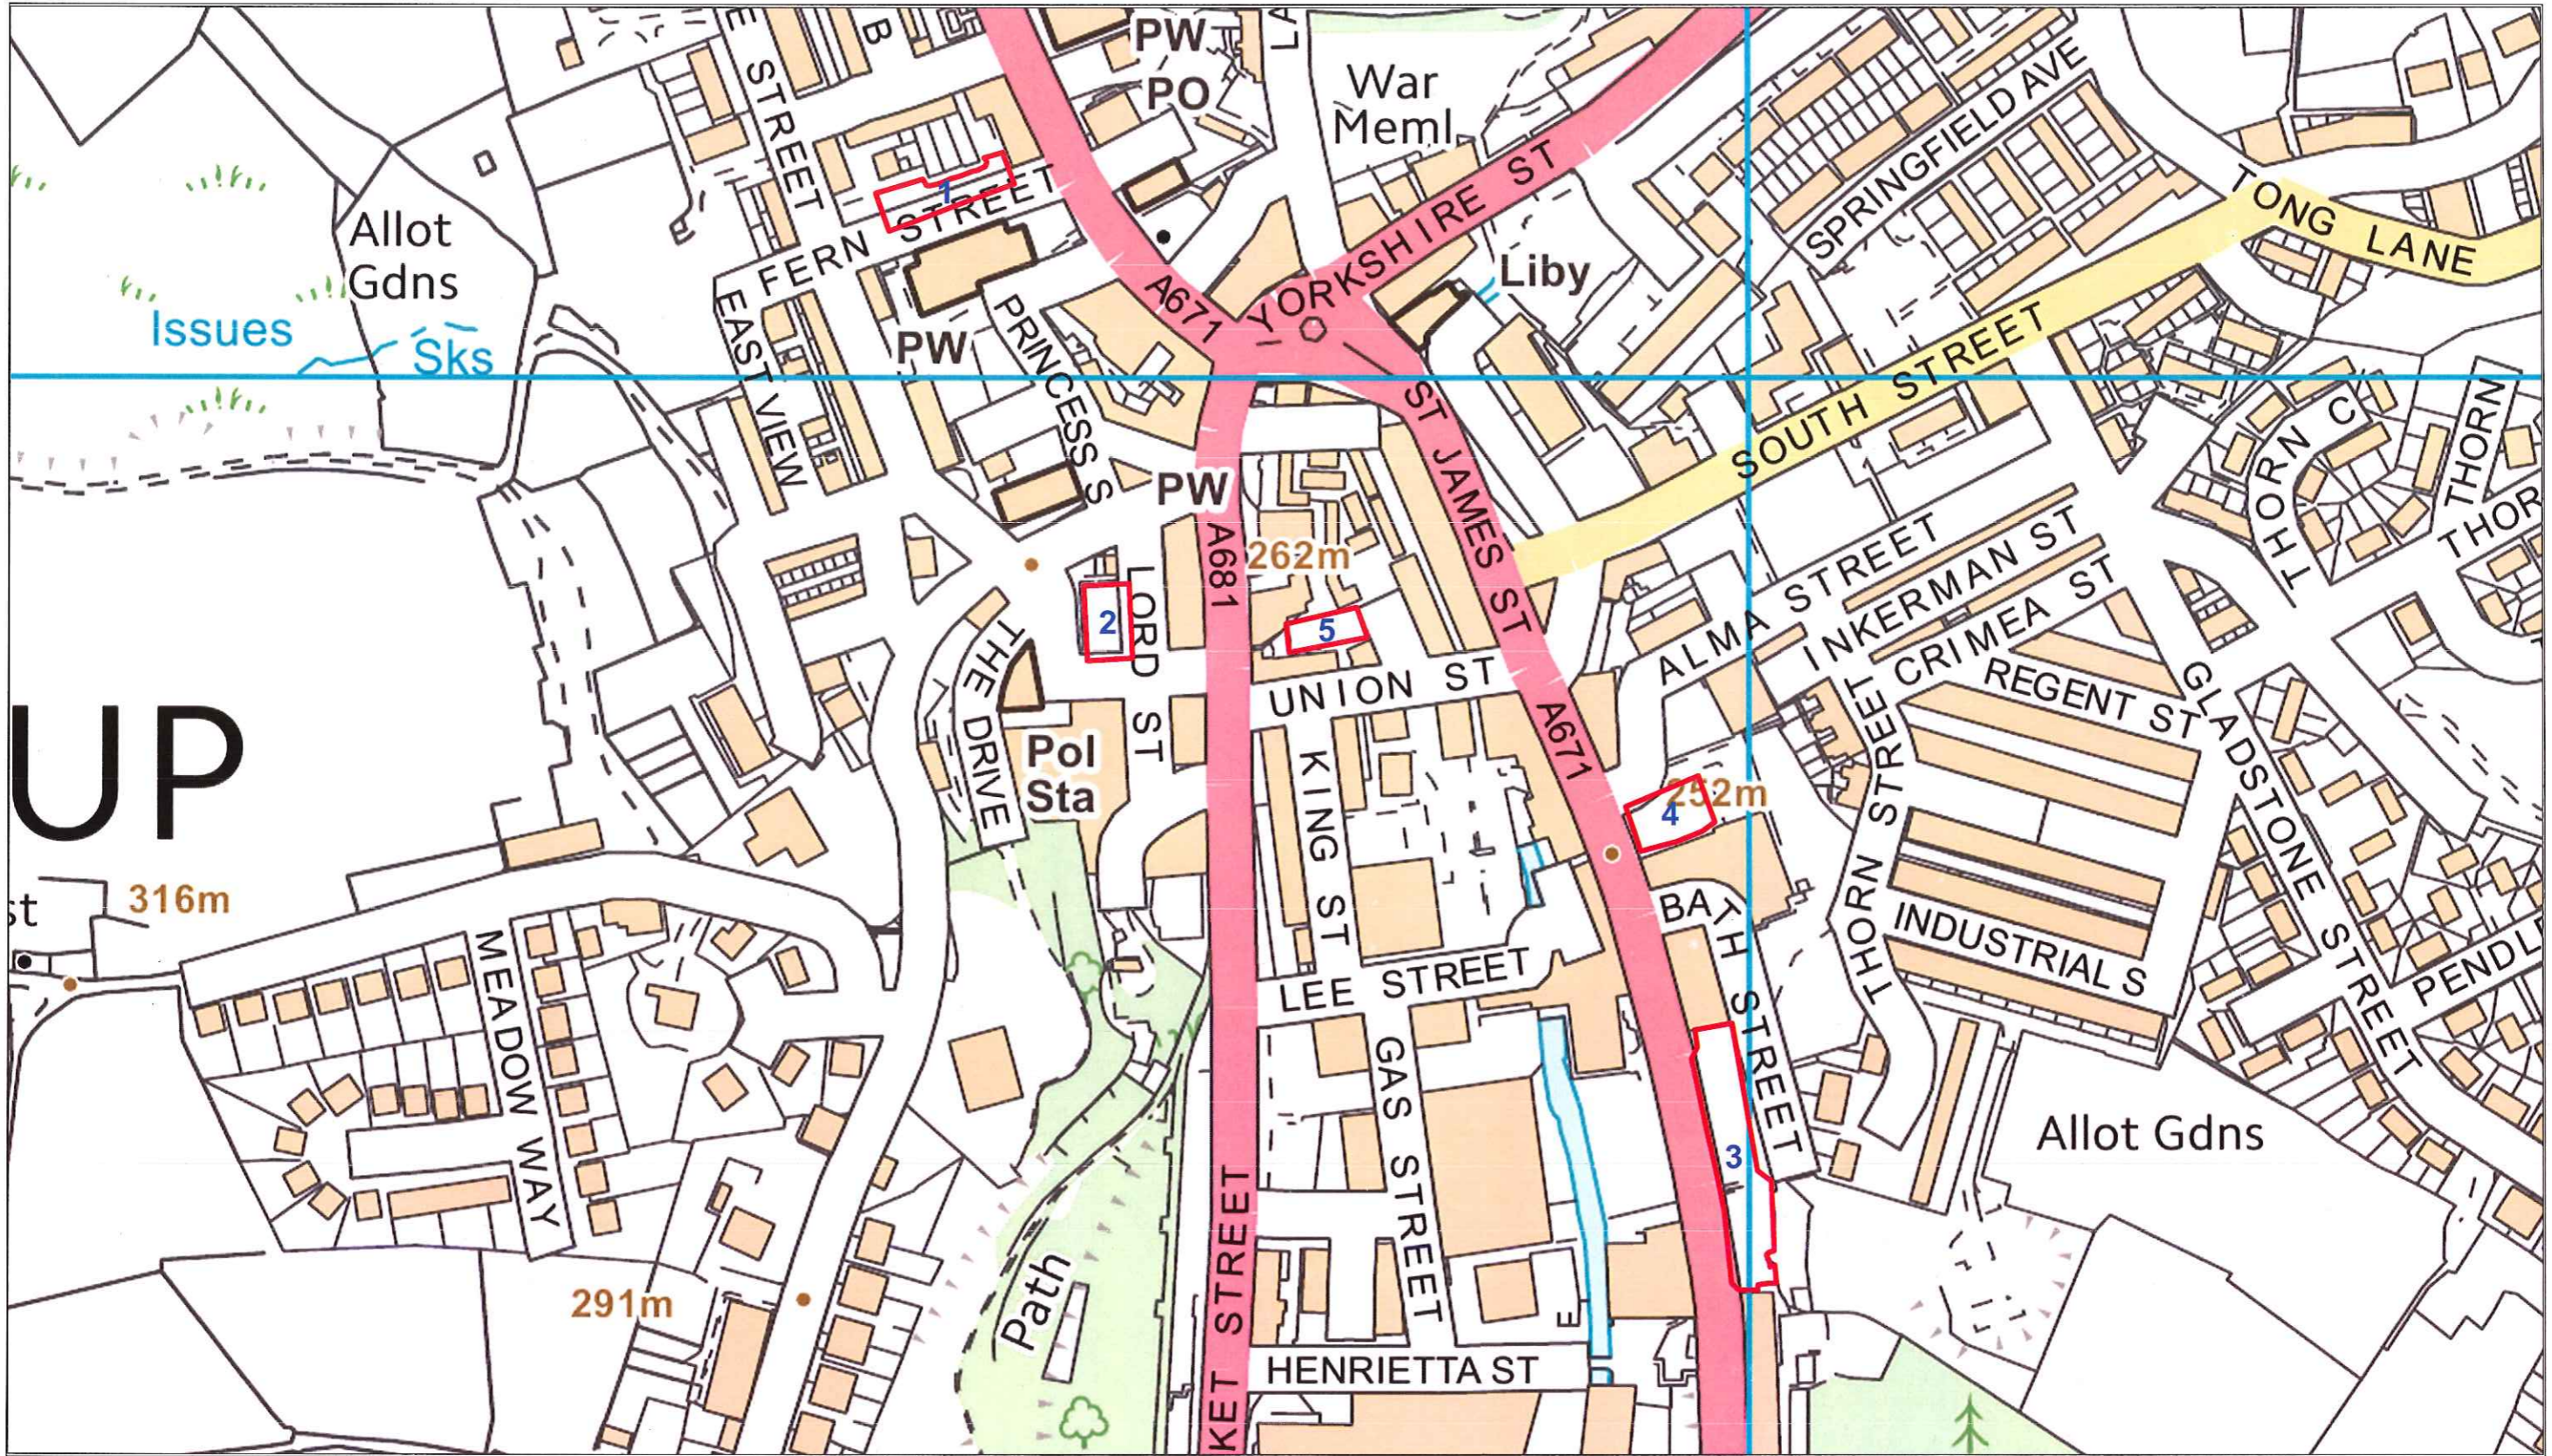

Bacup Car Parks

Rossendalealife
BOROUGH COUNCIL

Scale
Date: 31 Jan 2019
Rossendale Borough Council

Bacup Car Park Map Key	
1.	Fern Street
2.	Bank Street
3.	Rochdale Road
4.	Maden Centre
5.	Union Street

Crown Copyright 100023294
This map is reproduced from Ordnance Survey material with the permission of Ordnance Survey on behalf of the Controller of Her Majesty's Stationery Office (c) Crown Copyright