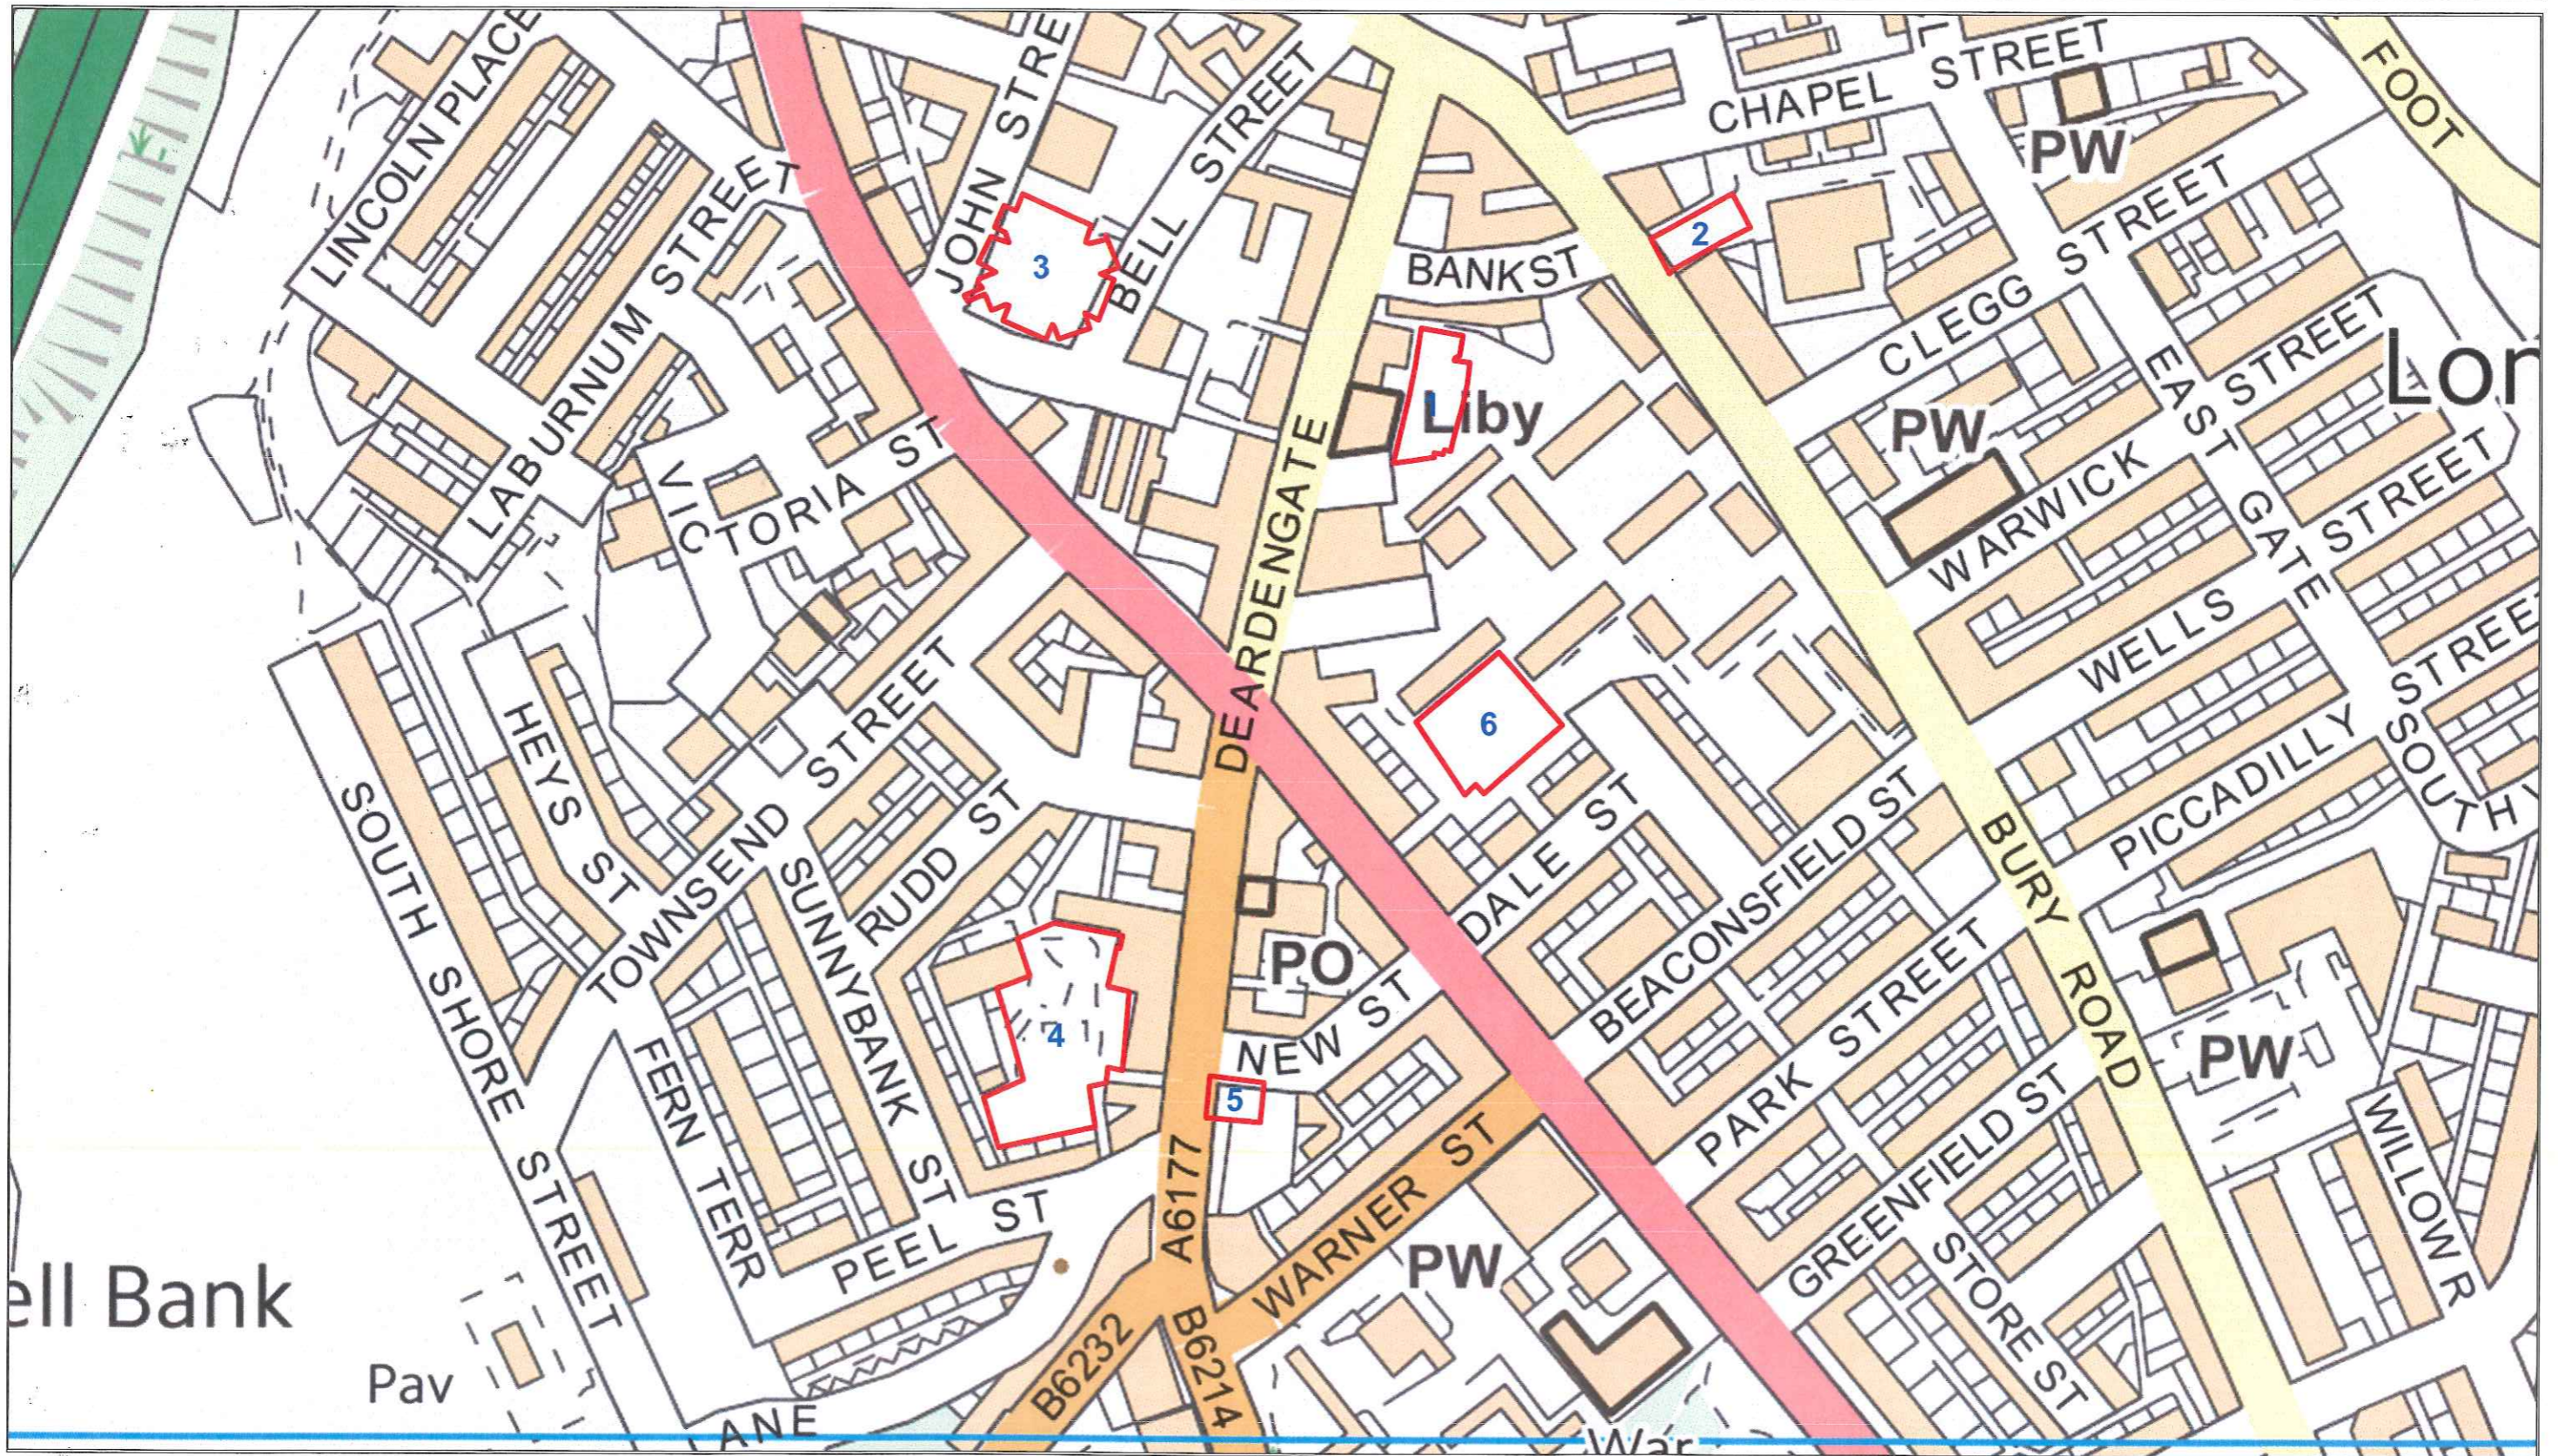

# Haslingden Car Parks

Rosendalealive  
BOROUGH COUNCIL

Scale  
Date: 26 Feb 2019  
Rosendale Borough Council

Haslingden Car Park Map Key	
1	Hindle Street
2	Mary Hindle Centre
3	Bell Street
4	Coal Hey Street
5	New Street
6	Dale Street

Crown Copyright 100023294  
This map is reproduced from Ordnance Survey material with the permission of Ordnance Survey on behalf of the Controller of Her Majesty's Stationery Office (c) Crown Copyright