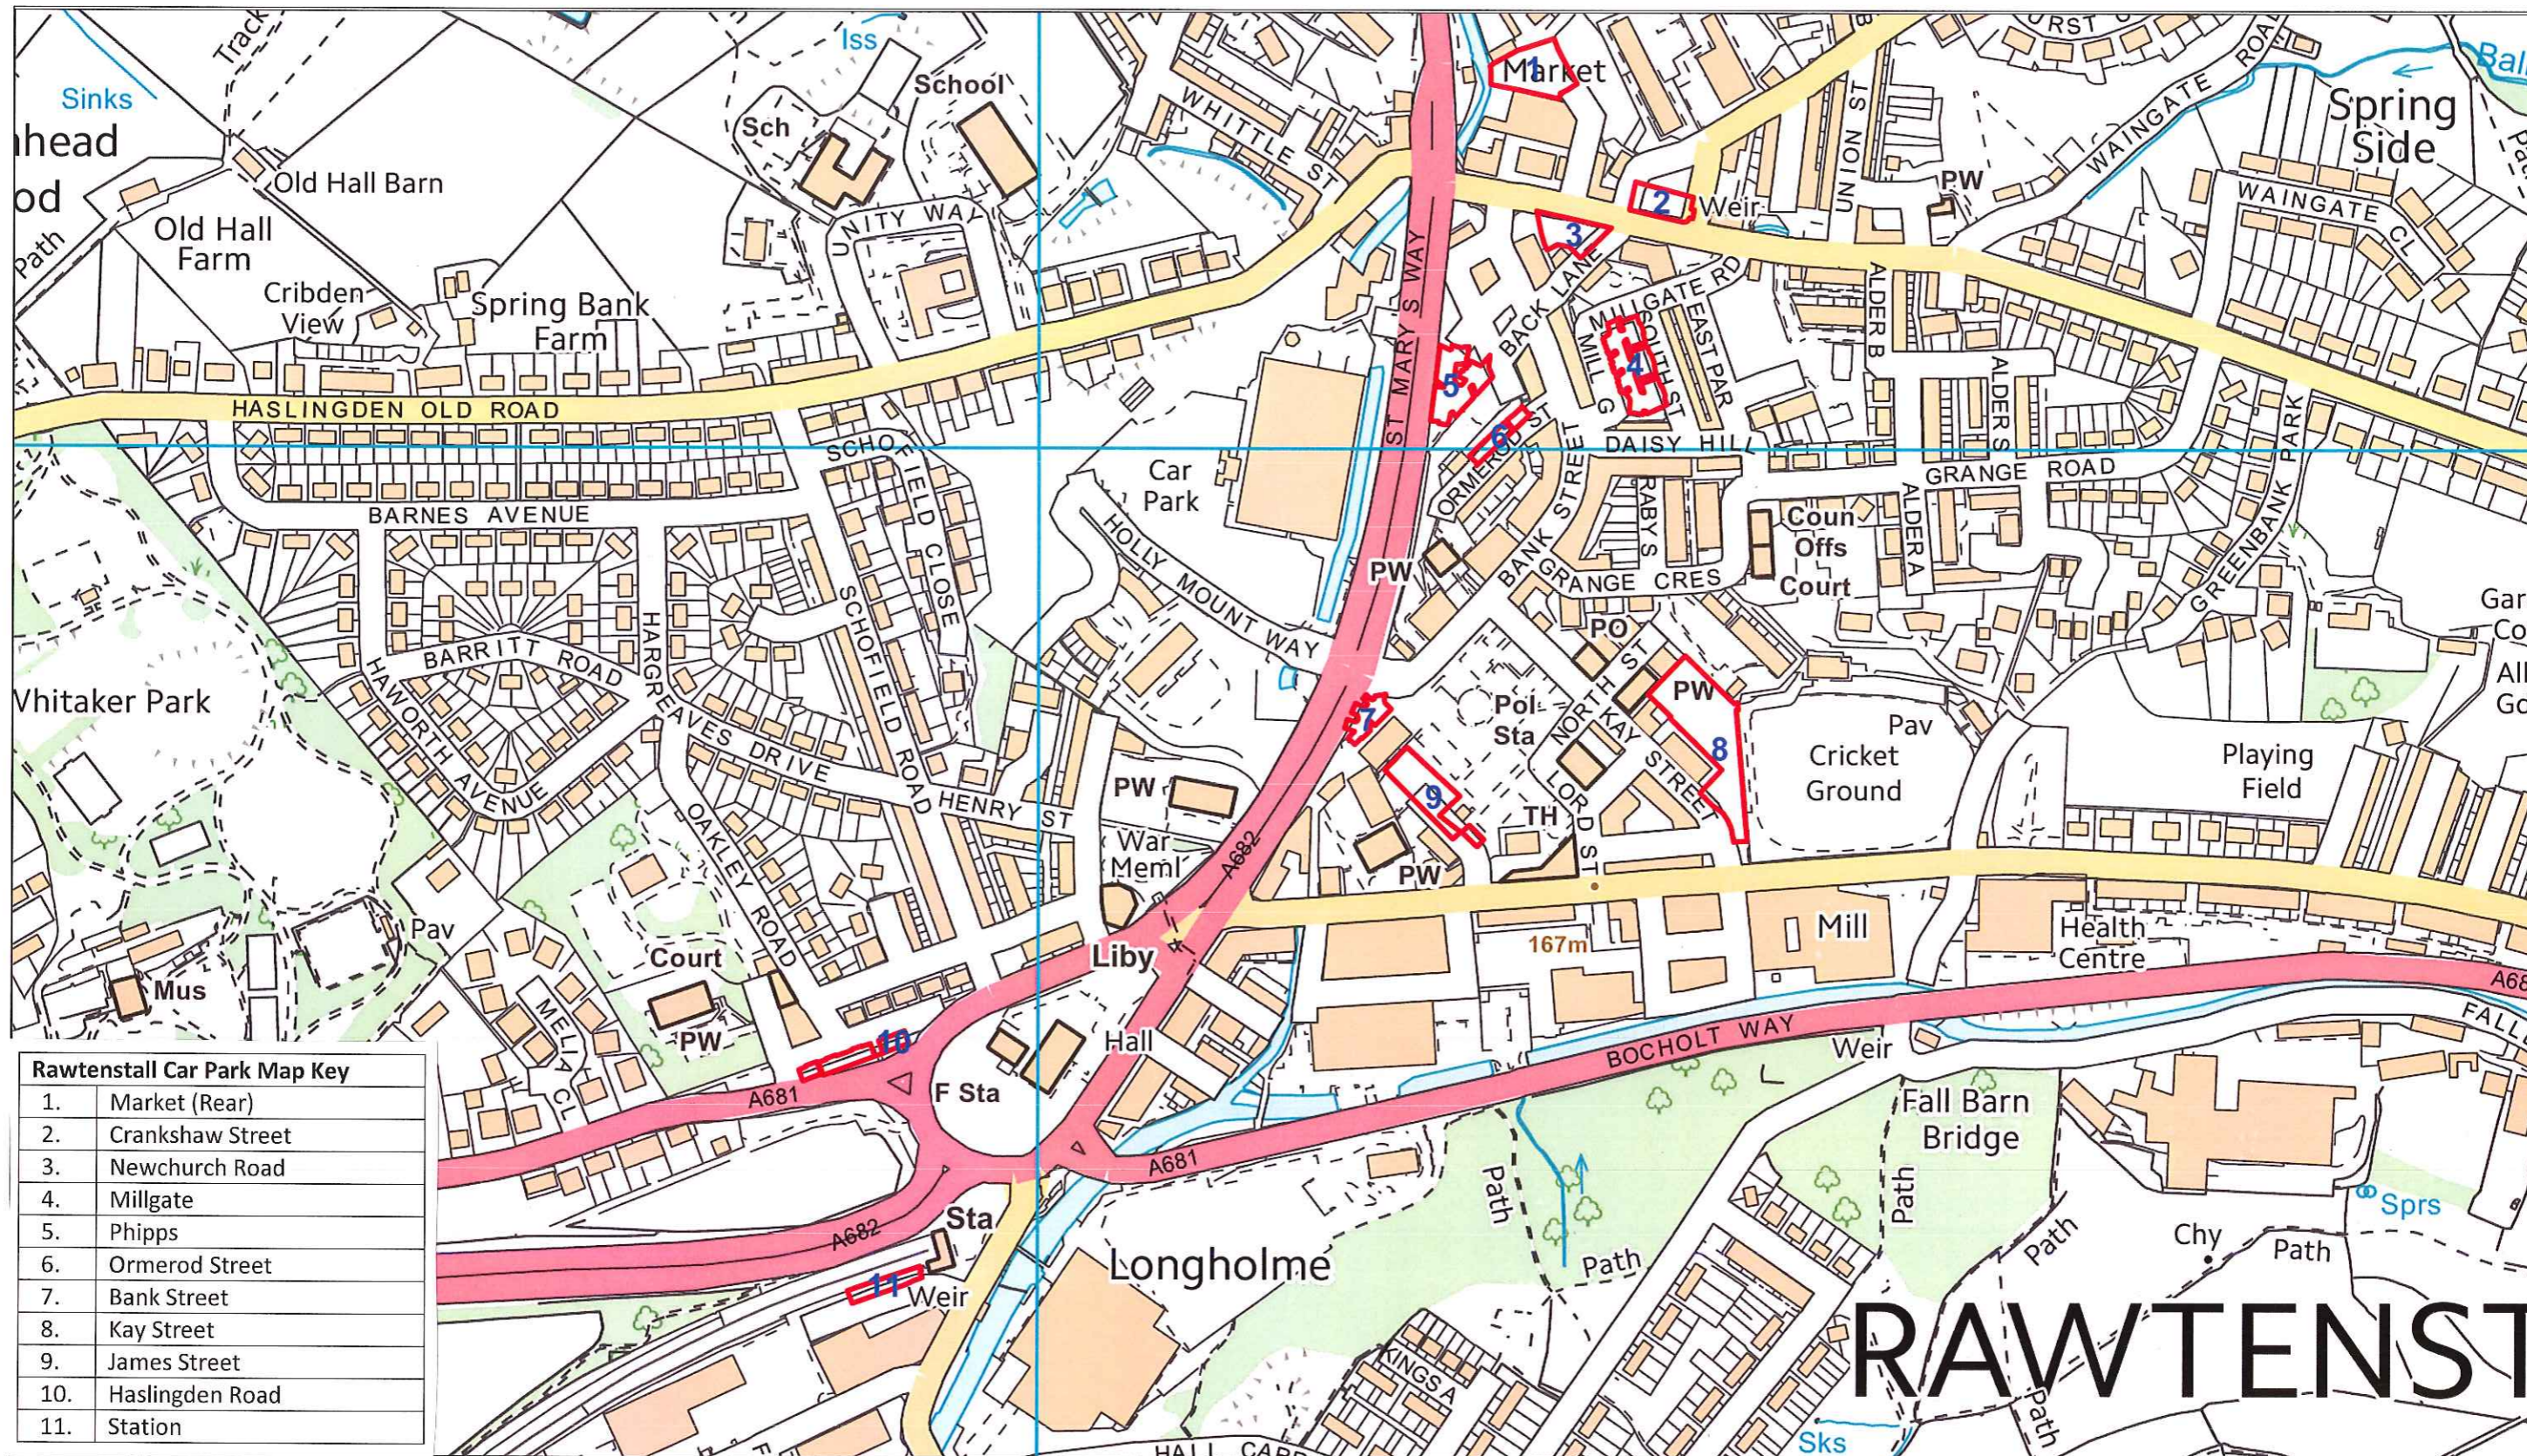

Rawtenstall Car Parks

Rawtenstall Car Park Map Key

1.	Market (Rear)
2.	Crankshaw Street
3.	Newchurch Road
4.	Millgate
5.	Phipps
6.	Ormerod Street
7.	Bank Street
8.	Kay Street
9.	James Street
10.	Haslingden Road
11.	Station