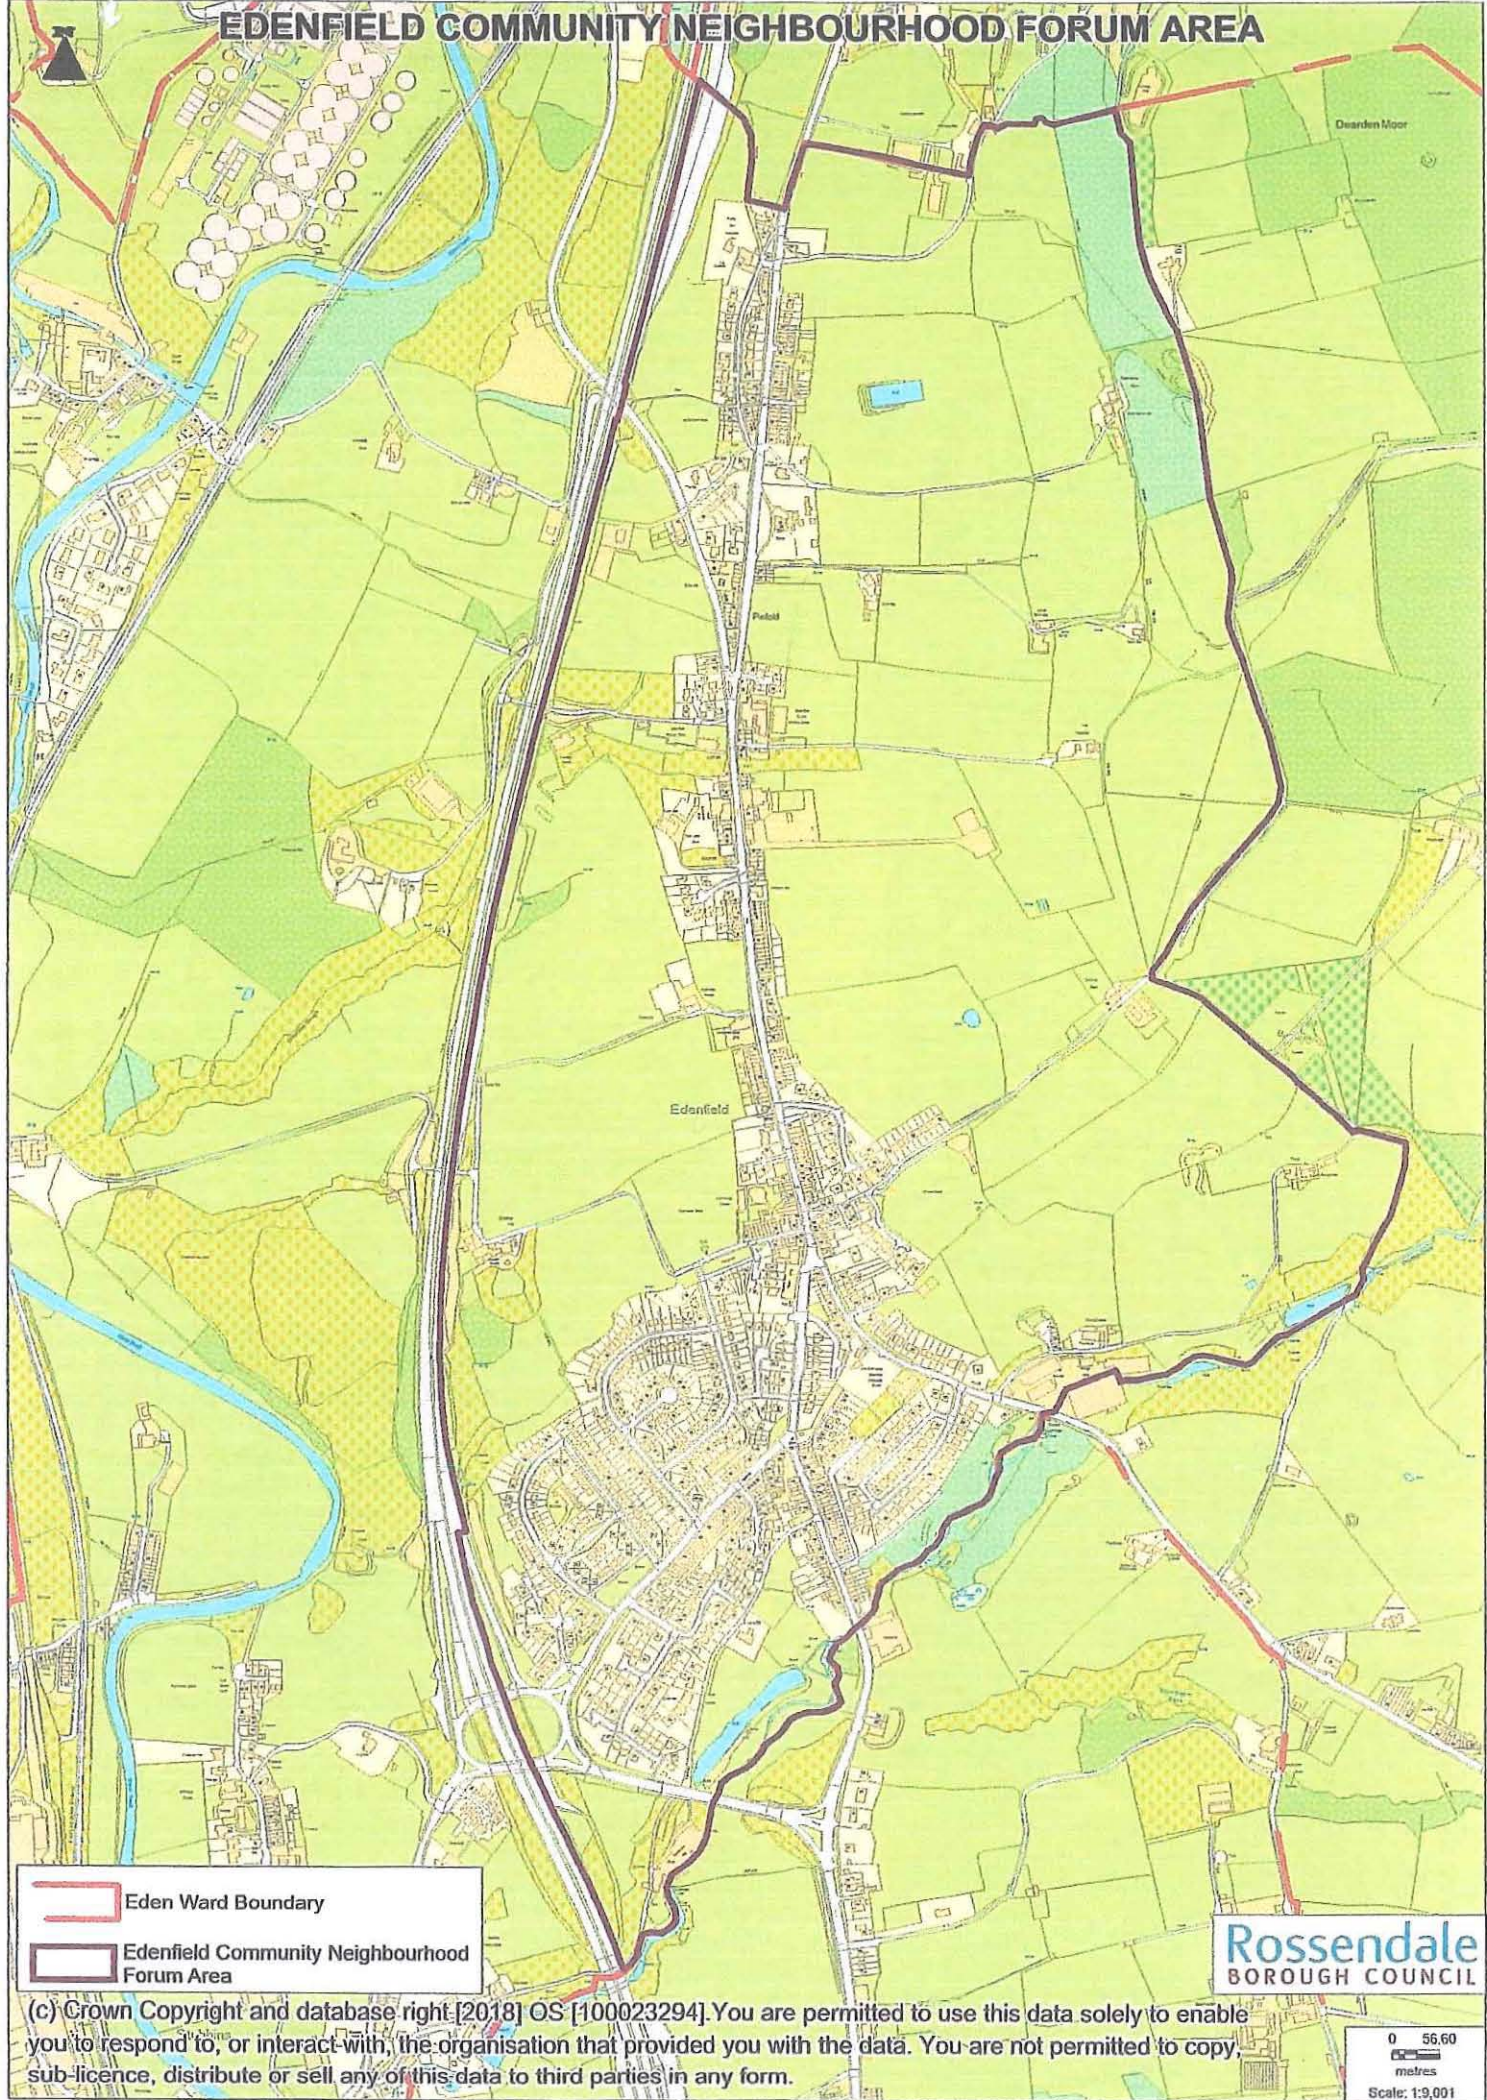

EDENFIELD COMMUNITY NEIGHBOURHOOD FORUM AREA

 Eden Ward Boundary
 Edenfield Community Neighbourhood Forum Area

Rossendale
 BOROUGH COUNCIL

(c) Crown Copyright and database right [2018] OS [100023294]. You are permitted to use this data solely to enable you to respond to, or interact with, the organisation that provided you with the data. You are not permitted to copy, sub-licence, distribute or sell any of this data to third parties in any form.

0 56.60
 metres
 Scale: 1:9,001